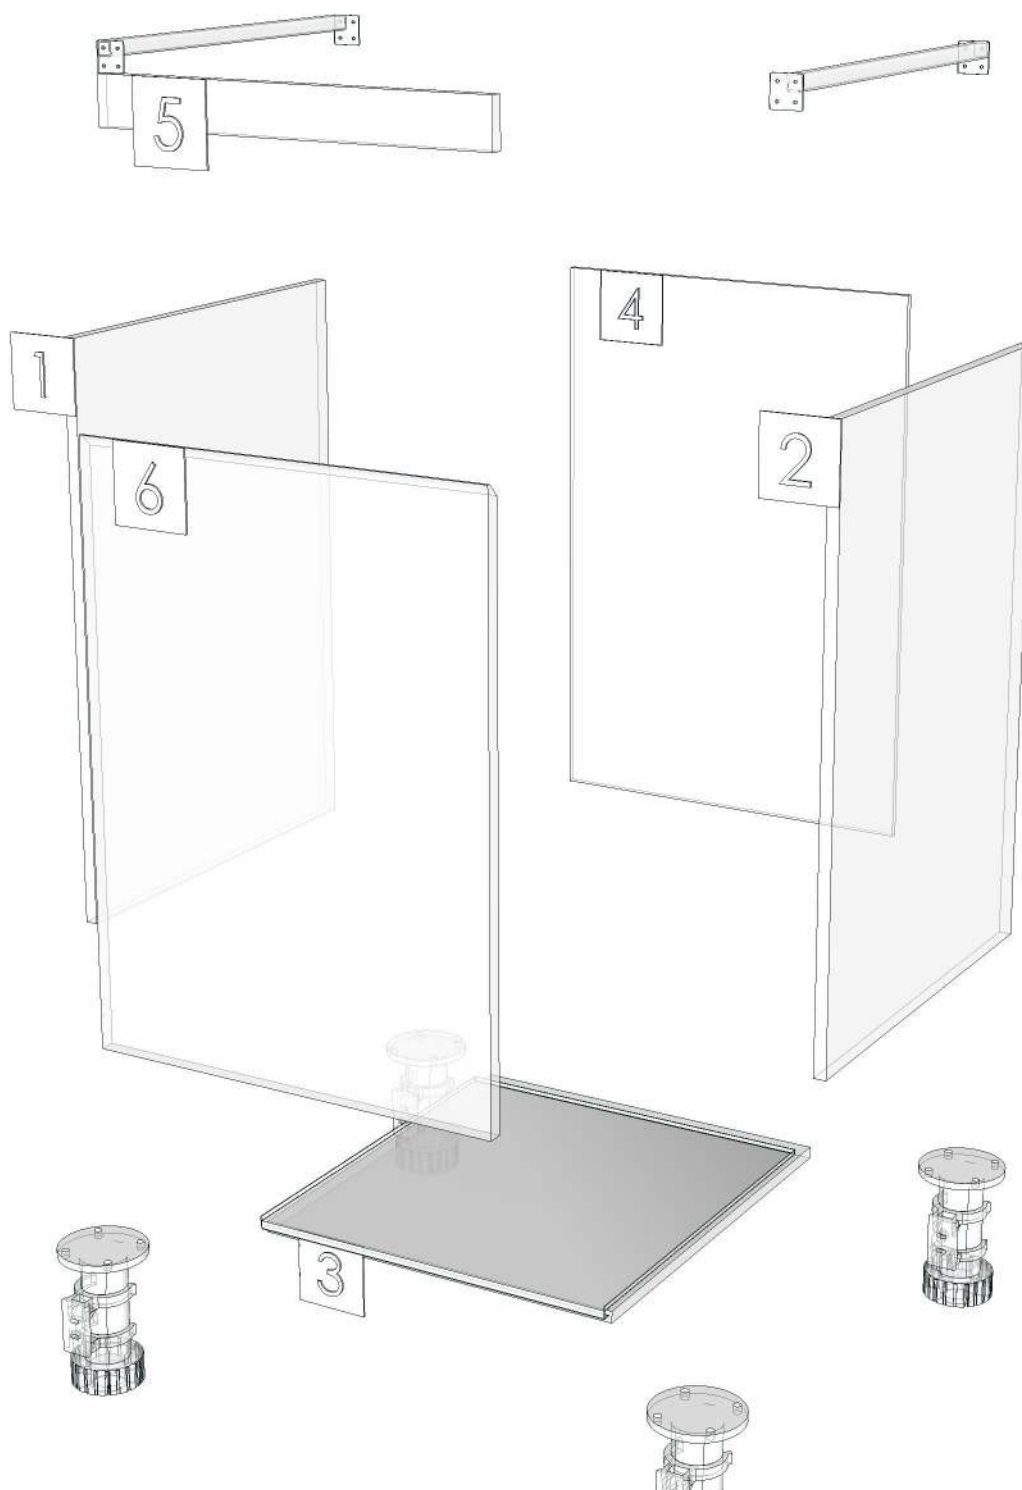

Model	RHYTHM_CN_DDM1794		
Creator	CHALEAMPON	.BCP Name	INDEX_C3D_KITCHEN2
Reviewer		Order	H001385
Approves		Date	19/12/2024

RHYTHM_CN_DDM1794-1794X6X600

Colour

03.13=PVC WHITE#630 T0.15MM.

Edge

K103L-160151614