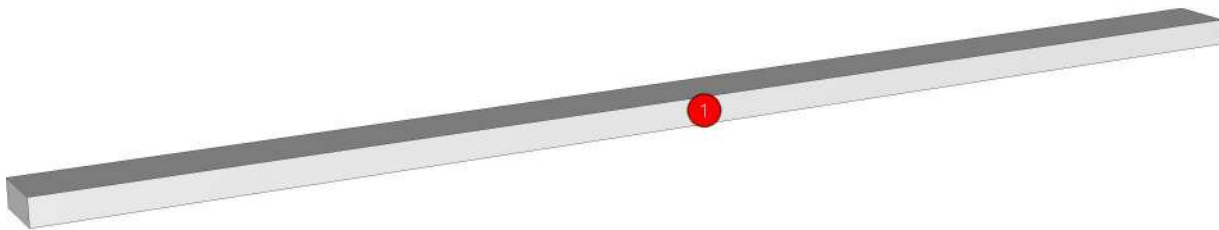

- K103L160151614
- K104L-160151629
- K208L-160151655
- K103R-160158679
- K105L-160158694