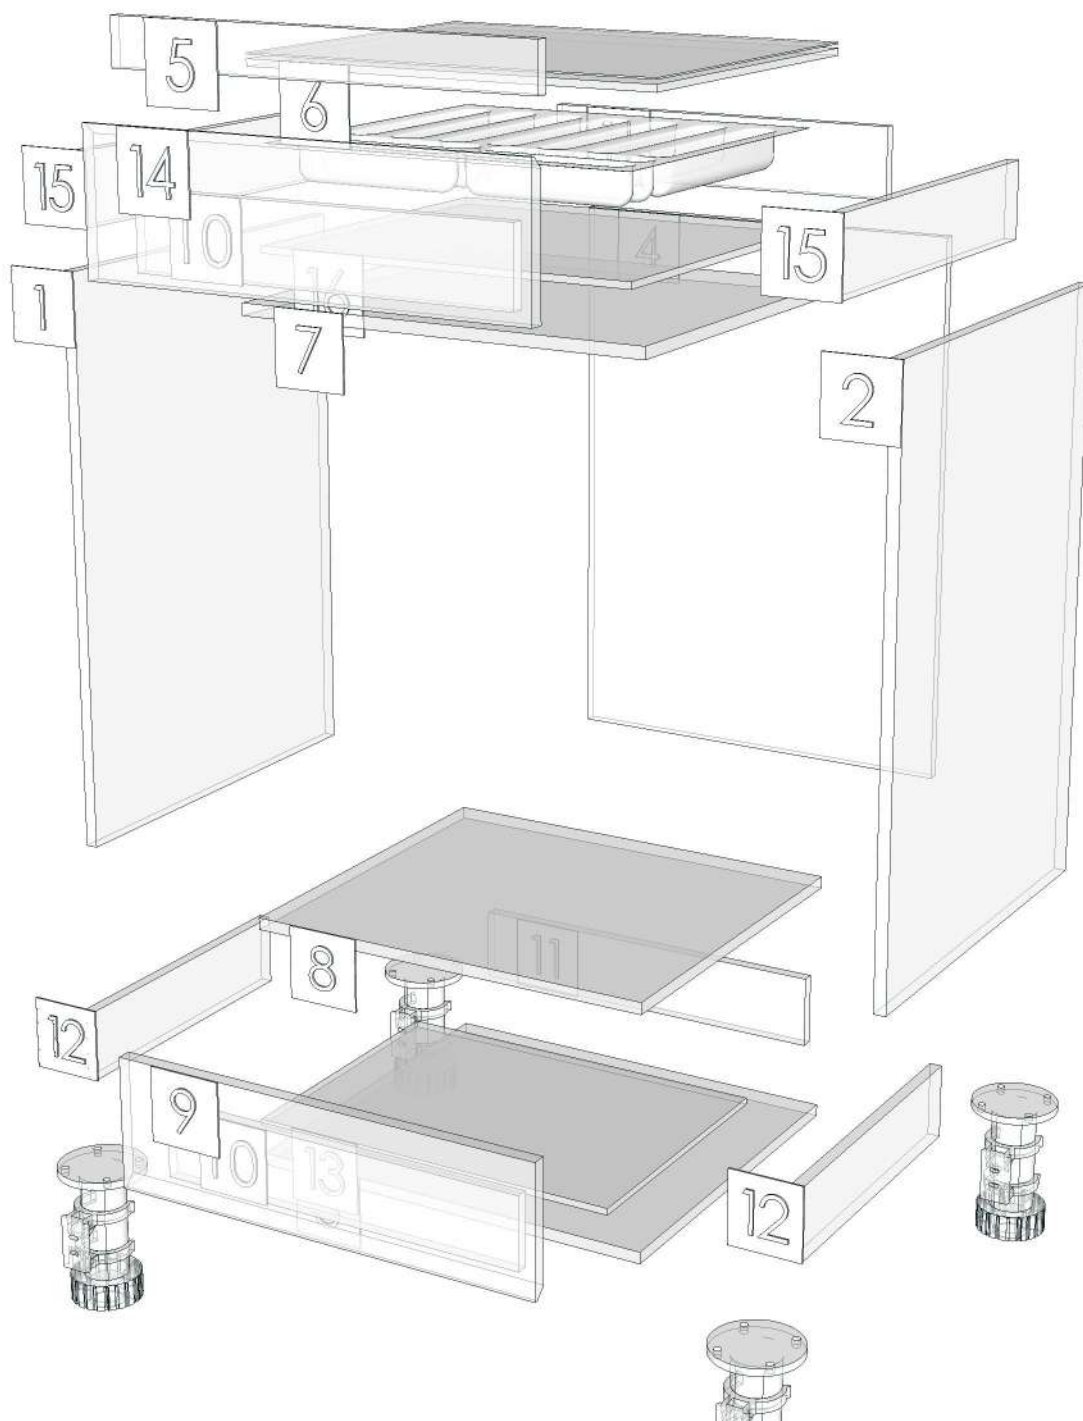

Model	-RHYTHM_CN		
Creator	CHALEAMPHON	.BCP Name	INDEX_C3D_KITCHEN2
Reviewer		Order	H001365
Approves		Date	12/12/2024