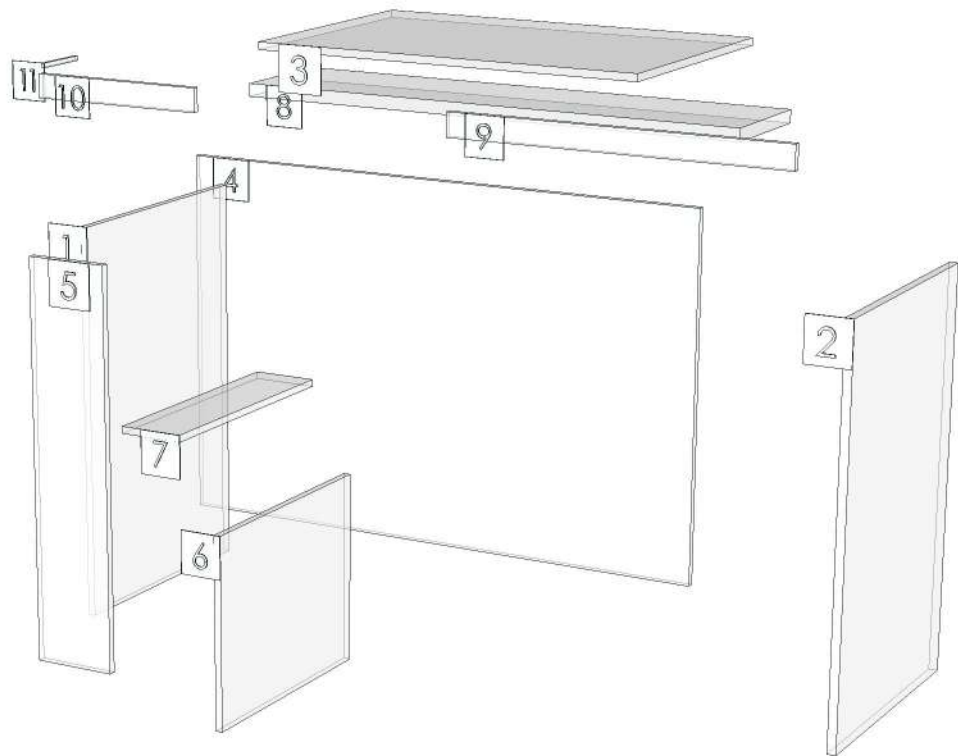

Model	-RHYTHM_CN		
Creator	CHALEAMPON	.BCP Name	INDEX_C3D_KITCHEN2
Reviewer		Order	H001323
Approves		Date	26/11/2024