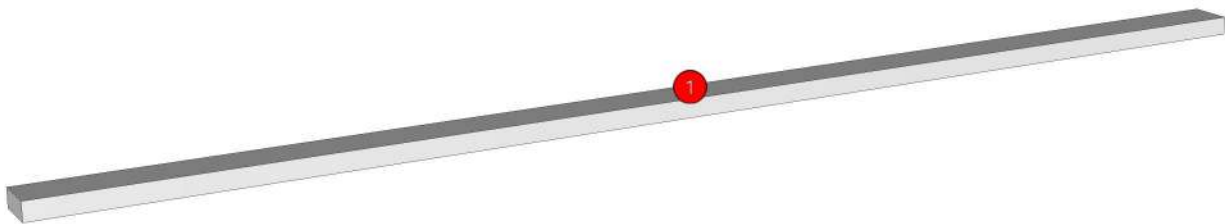

K101R-160151571