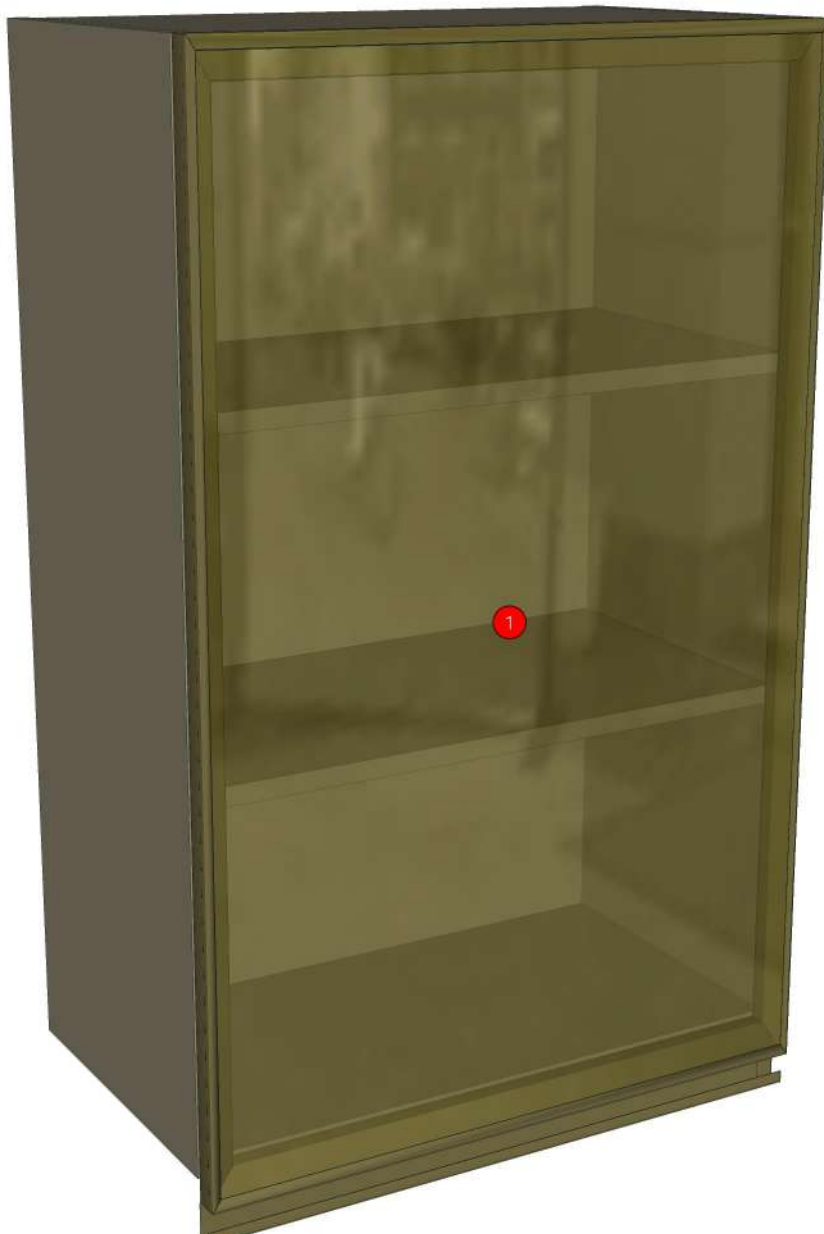

K101R-160151571

Model	-RHYTHM_CN		
Creator	CHALEAMPON	.BCP Name	INDEX_C3D_KITCHEN2
Reviewer		Order	H001372
Approves		Date	17/12/2024

Model	RHYTHM_CN_DL60HLN		
Creator	CHALEAMPHON	.BCP Name	INDEX_C3D_KITCHEN2
Reviewer		Order	H001374
Approves		Date	18/12/2024