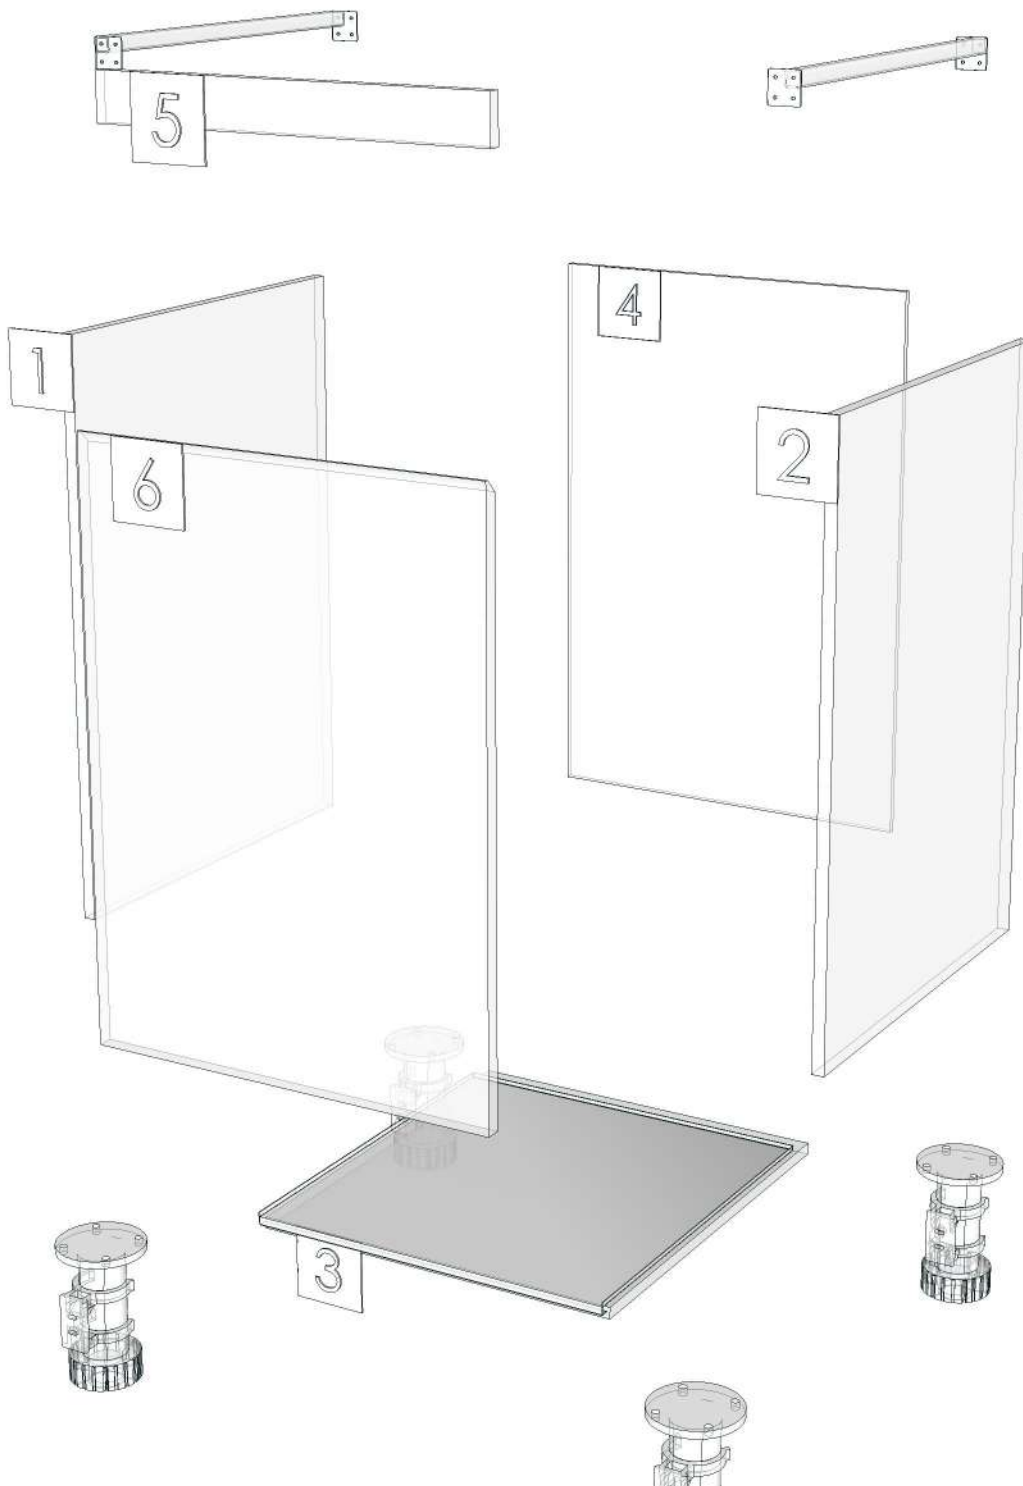

Model	RHYTHM_CN_DDM1700		
Creator	CHALEAMPON	.BCP Name	INDEX_C3D_KITCHEN2
Reviewer		Order	H001384
Approves		Date	19/12/2024

RHYTHM_CN_DDM1700-1700X6X600

Colour

03.13=PVC WHITE#630 T0.15MM.

Edge

K101R-160151571