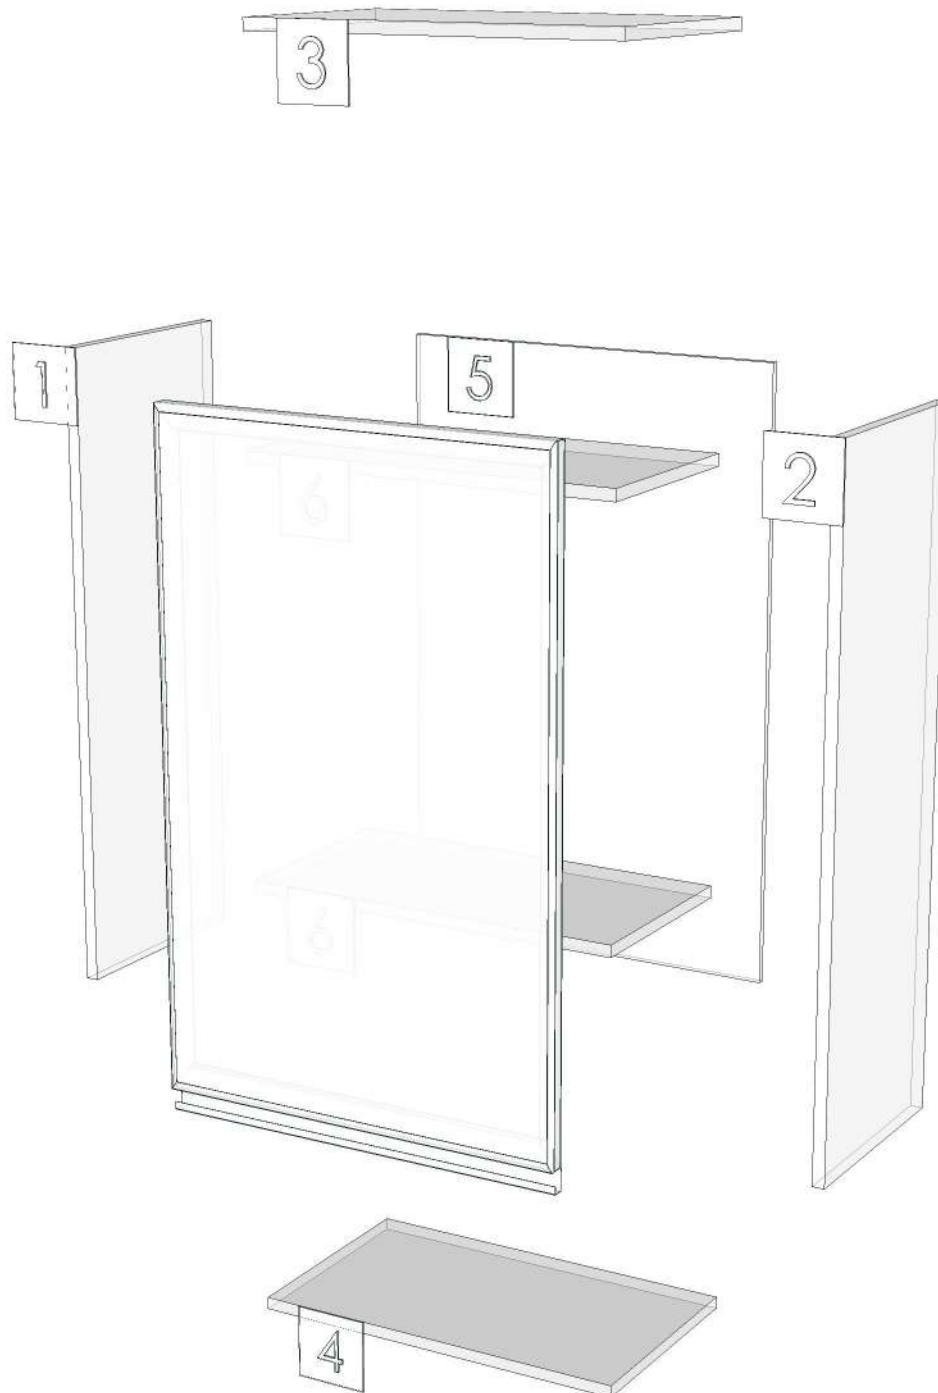

Model	-RHYTHM_CN		
Creator	CHALEAMPON	.BCP Name	INDEX_C3D_KITCHEN2
Reviewer		Order	H001372
Approves		Date	17/12/2024