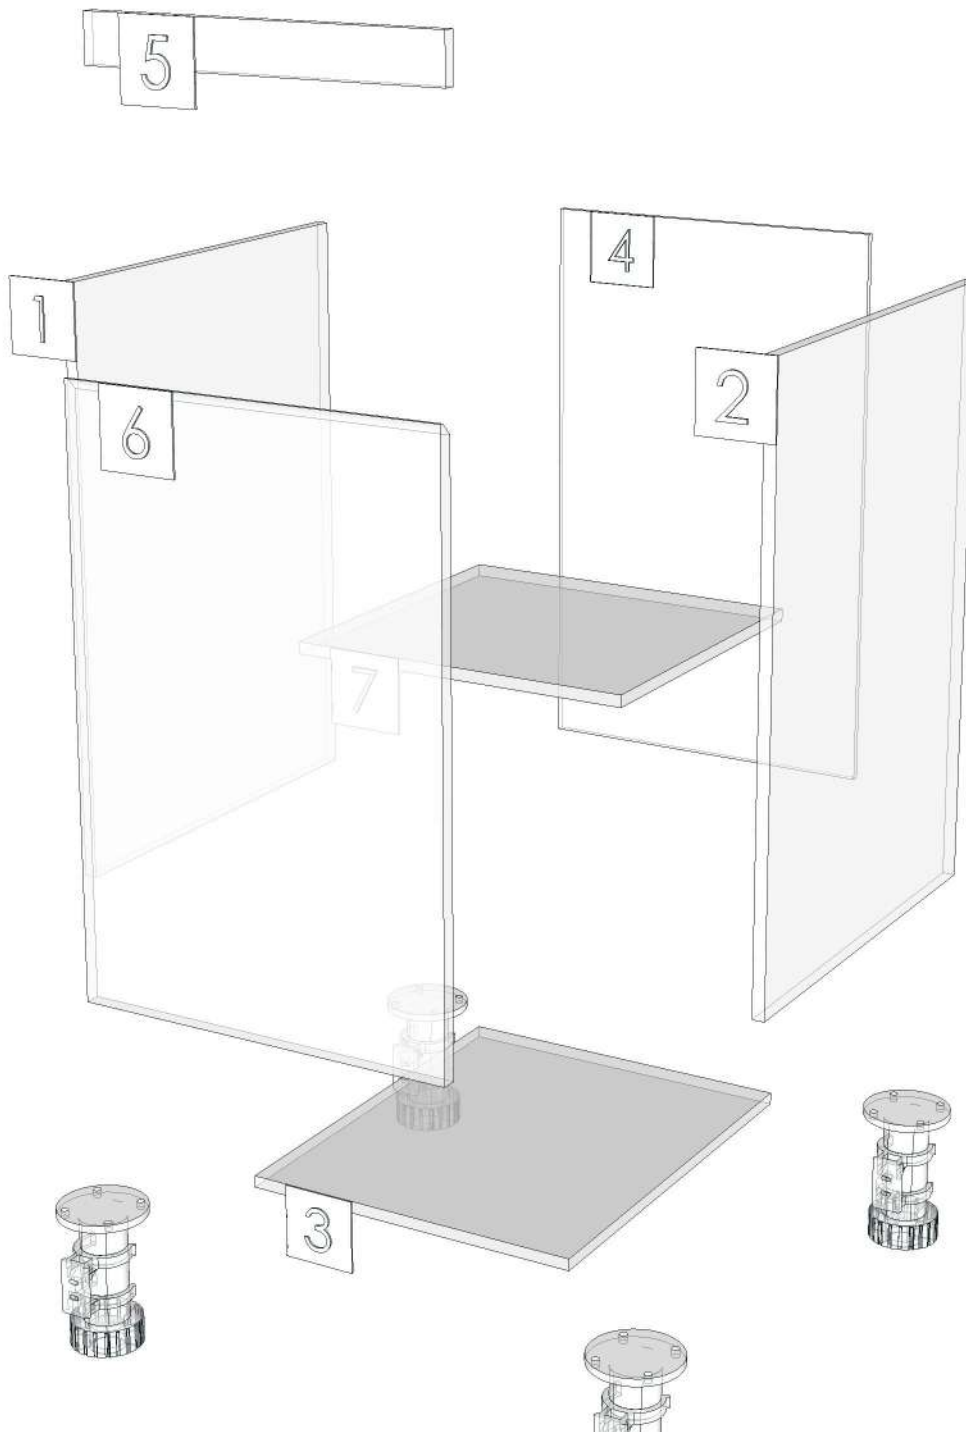

Model	-RHYTHM_CN		
Creator	CHALEAMPHON	.BCP Name	INDEX_C3D_KITCHEN2
Reviewer		Order	H001361
Approves		Date	12/12/2024