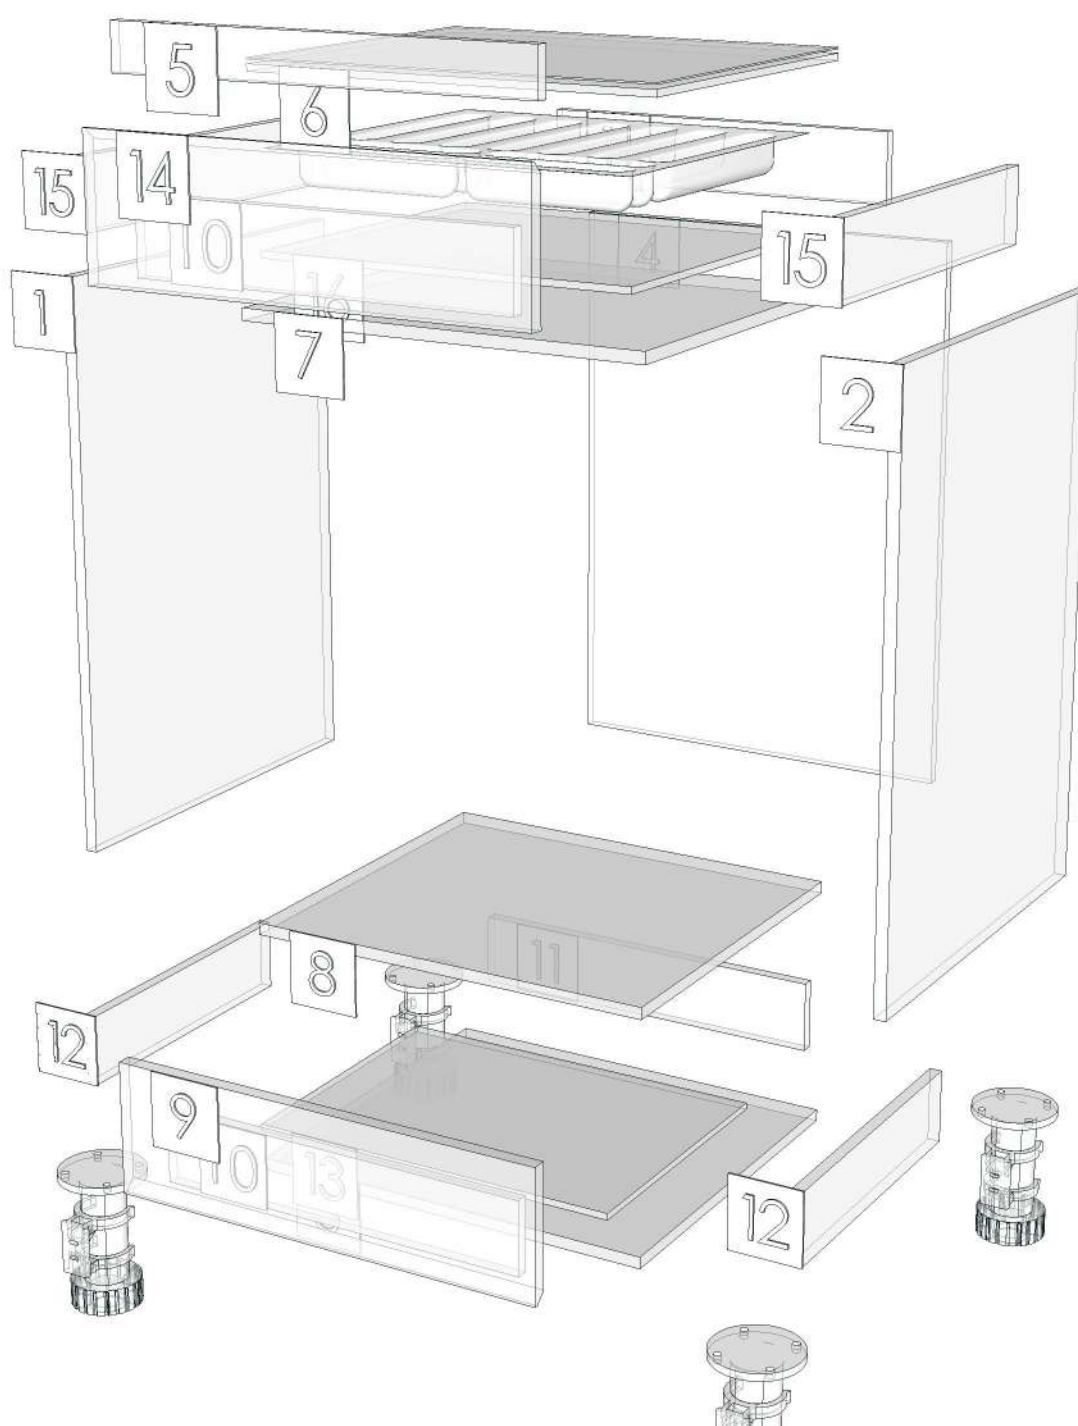

Model	-RHYTHM_CN		
Creator	CHALEAMPHON	.BCP Name	INDEX_C3D_KITCHEN2
Reviewer		Order	H001365
Approves		Date	12/12/2024