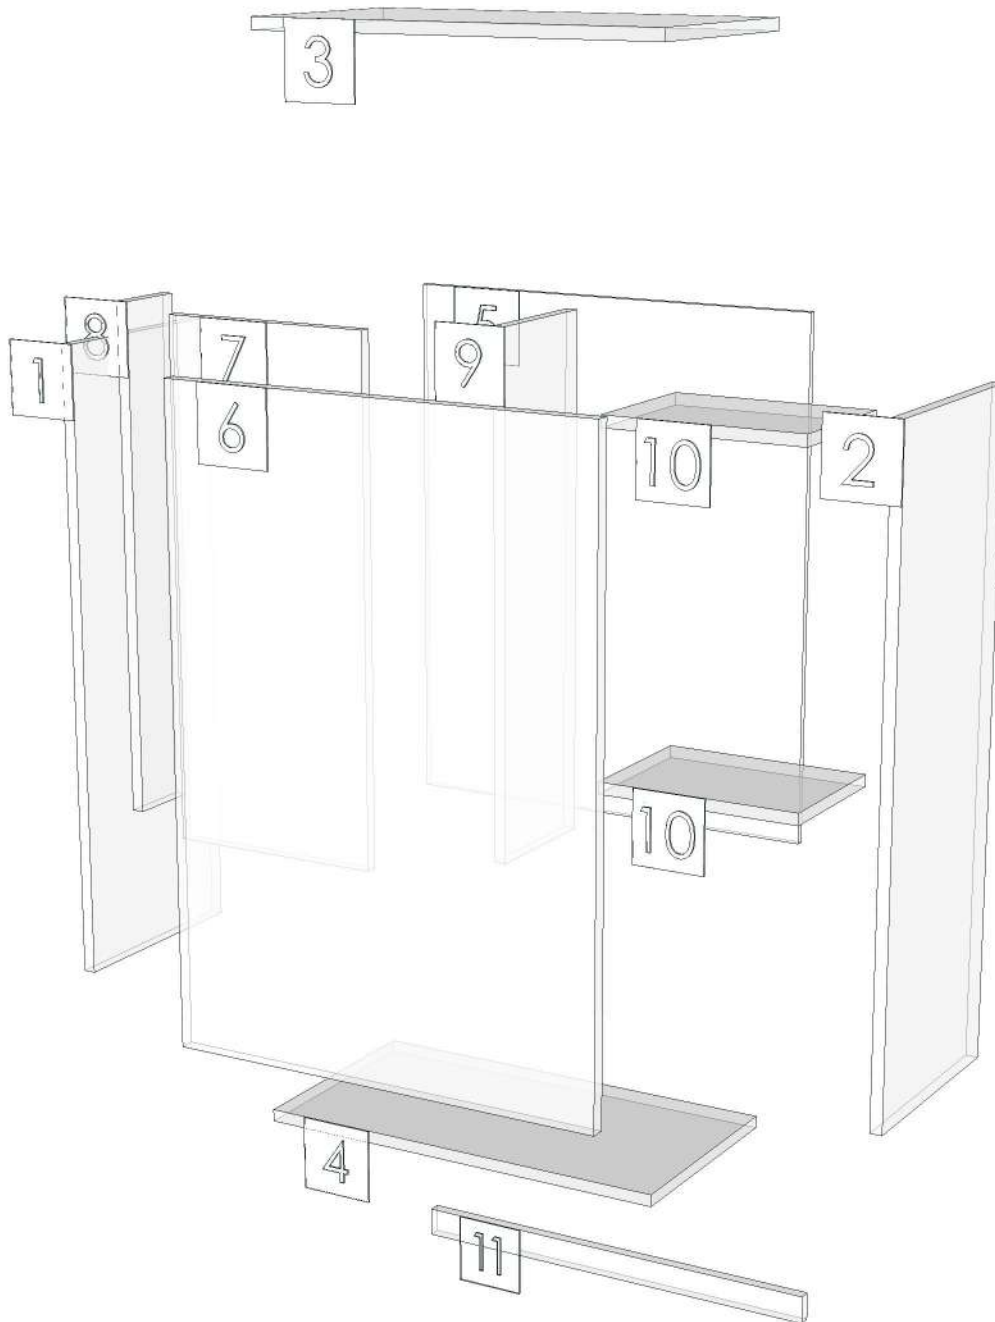

Model	-RHYTHM_CN		
Creator	CHALEAMPHON	.BCP Name	INDEX_C3D_KITCHEN2
Reviewer		Order	H001374
Approves		Date	18/12/2024