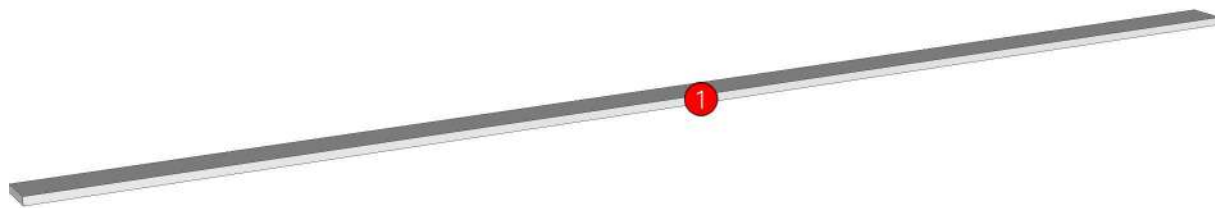

Model	ARISE_CRM_DUT1900		
Creator	PASATHORN	.BCP Name	INDEX_C3D_KITCHEN2
Reviewer		Order	I003225
Approves	P.SAWAI	Date	18/07/2024

ARISE_CRM_DUT1900-1900X60X12

Colour

05.01=ML WHITE VM1012 18/18

Edge

01.47=1 WHITE

R&D REVIEW	
☒	DWG.Customer
☒	Work Report
☐	Function
☐	สินค้าตรงตัวอย่าง
ผู้ทบทวน <u>P.SAWAI</u>	
<u>18/07/2024</u>	

K102L-160146884

K102R-160151478