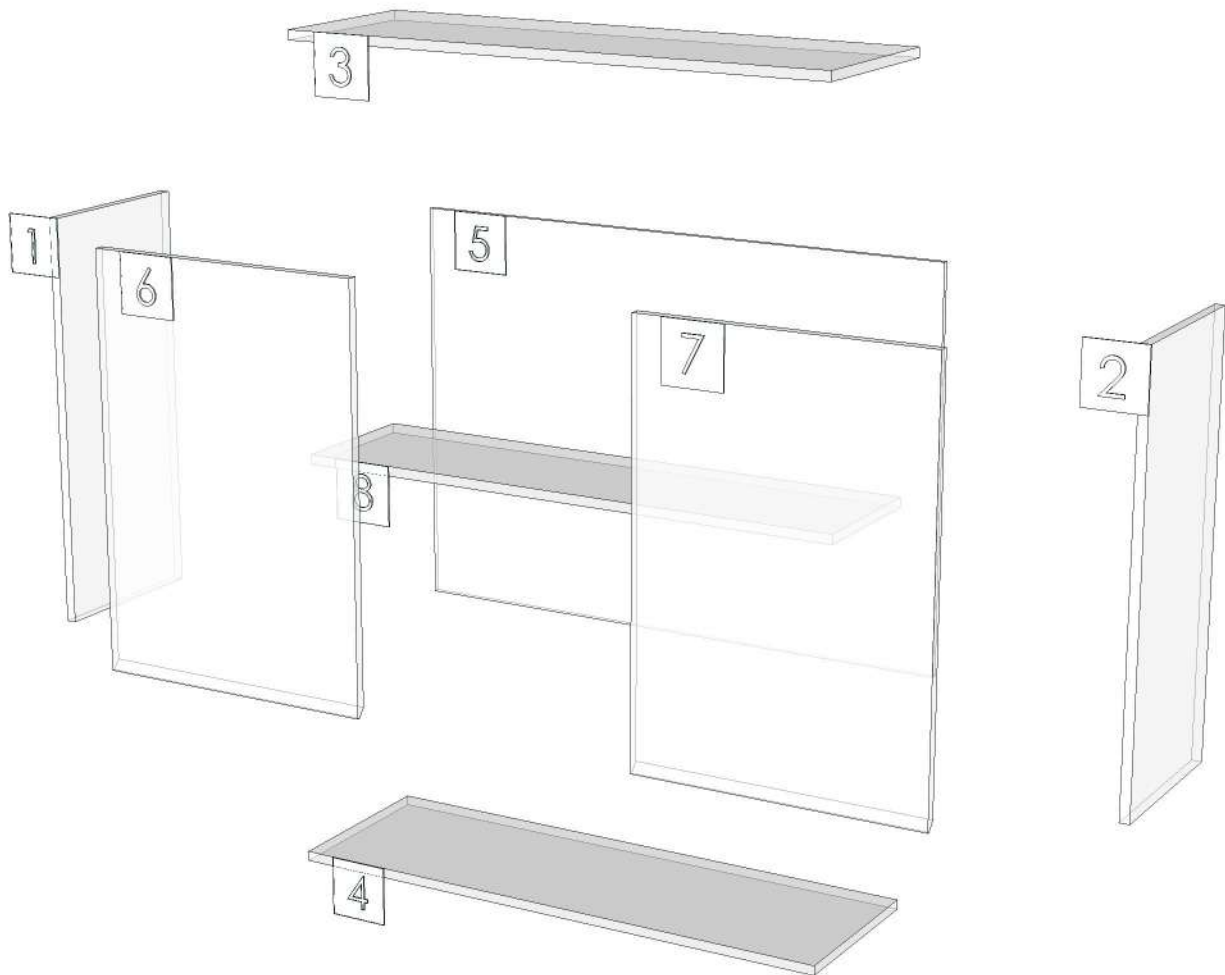

Model	-BASE_YPM		
Creator	CHALEAMPON	.BCP Name	INDEX_C3D_KITCHEN2
Reviewer		Order	H001304
Approves		Date	19/11/2024