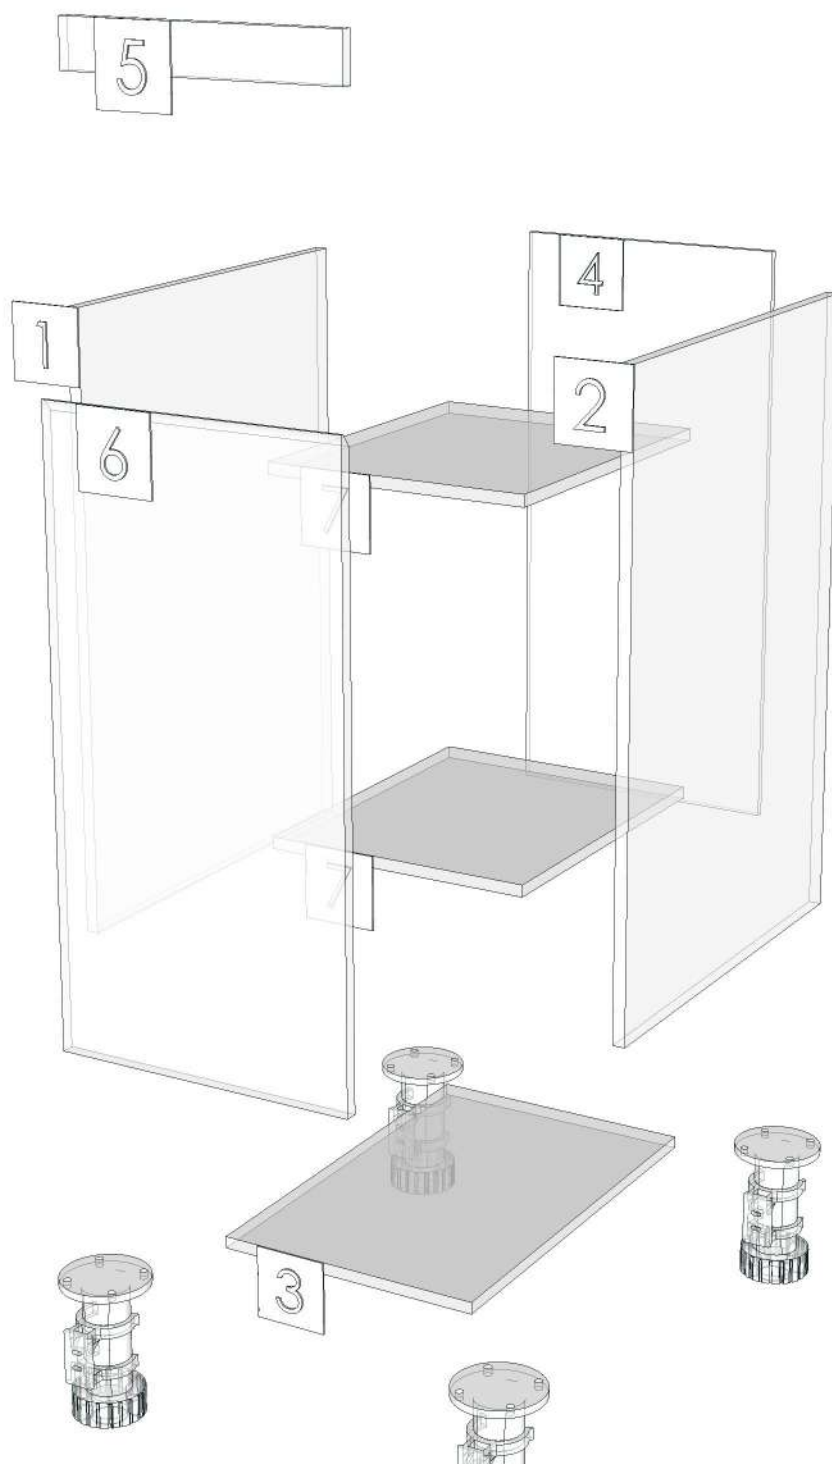

Model	-BASE_YPM		
Creator	CHALEAMPHON	.BCP Name	INDEX_C3D_KITCHEN2
Reviewer		Order	H001294
Approves		Date	13/11/2024