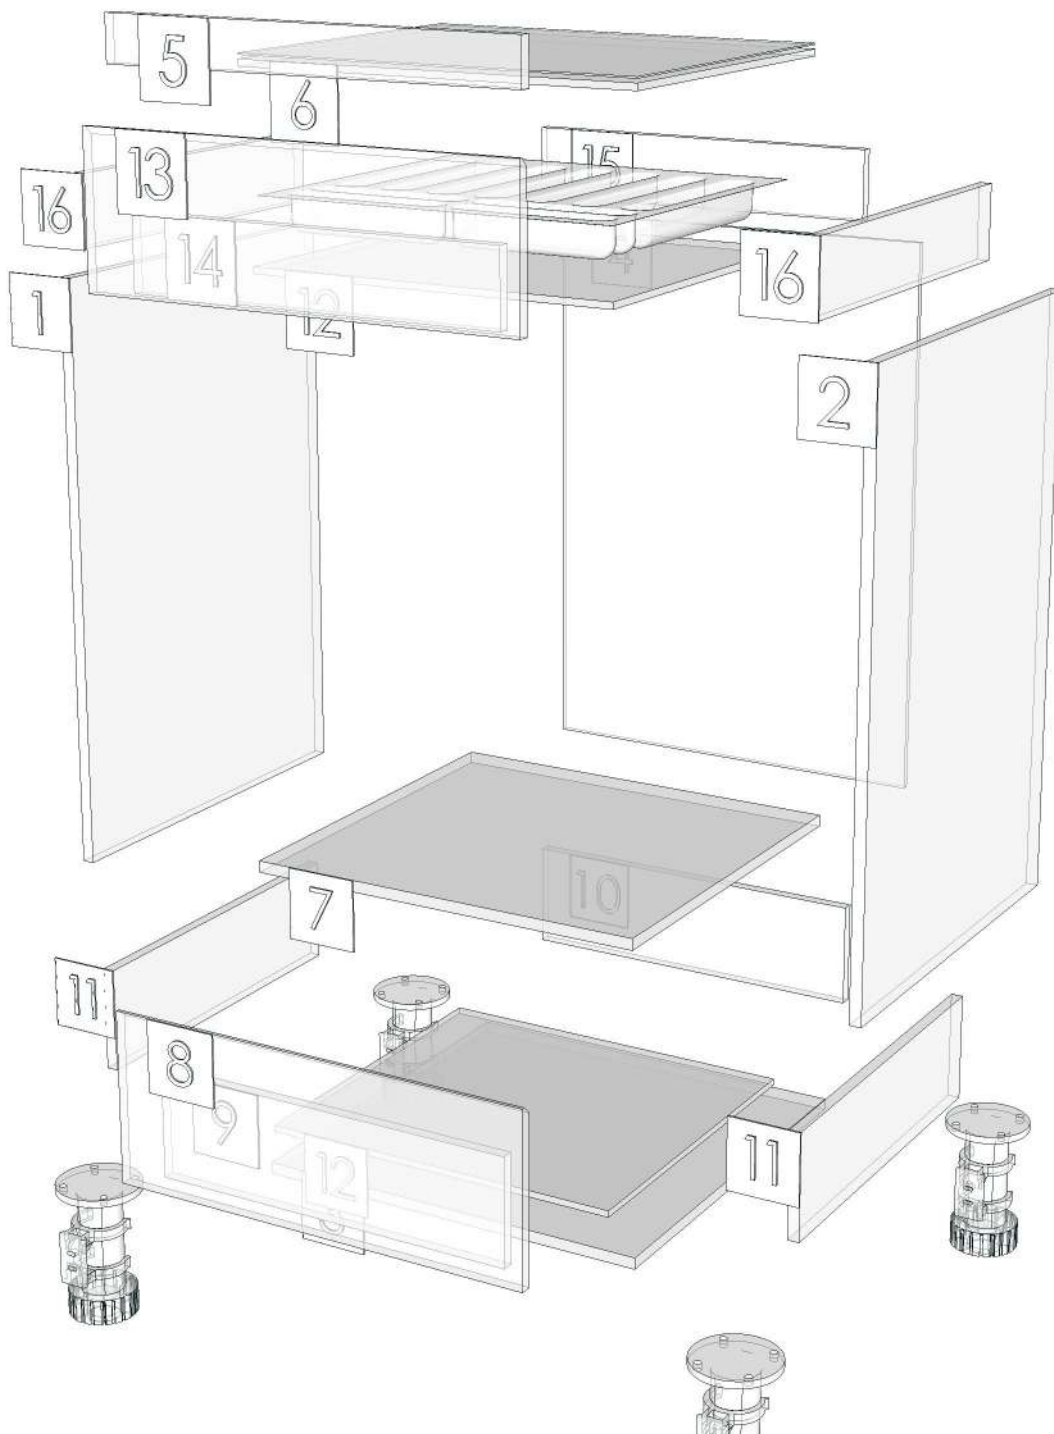

Model	-BASE_YPM		
Creator	CHALEAMPON	.BCP Name	INDEX_C3D_KITCHEN2
Reviewer		Order	H001083
Approves		Date	07/08/2024