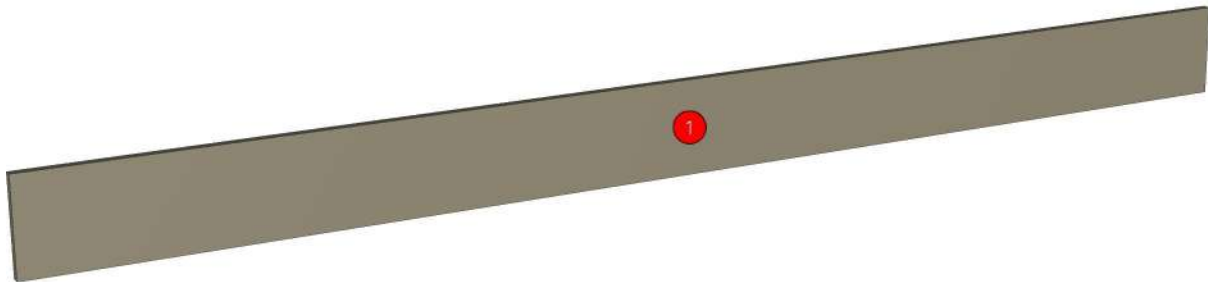

K120R-160151140