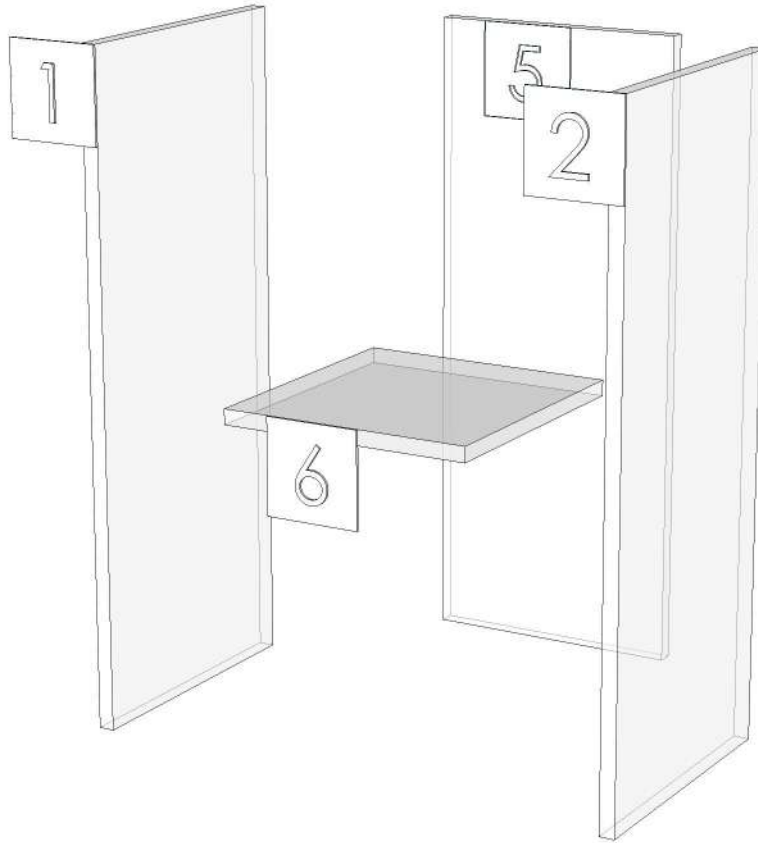

Model	-BASE_YPM		
Creator	CHALEAMPHON	.BCP Name	INDEX_C3D_KITCHEN2
Reviewer		Order	H001306
Approves		Date	19/11/2024