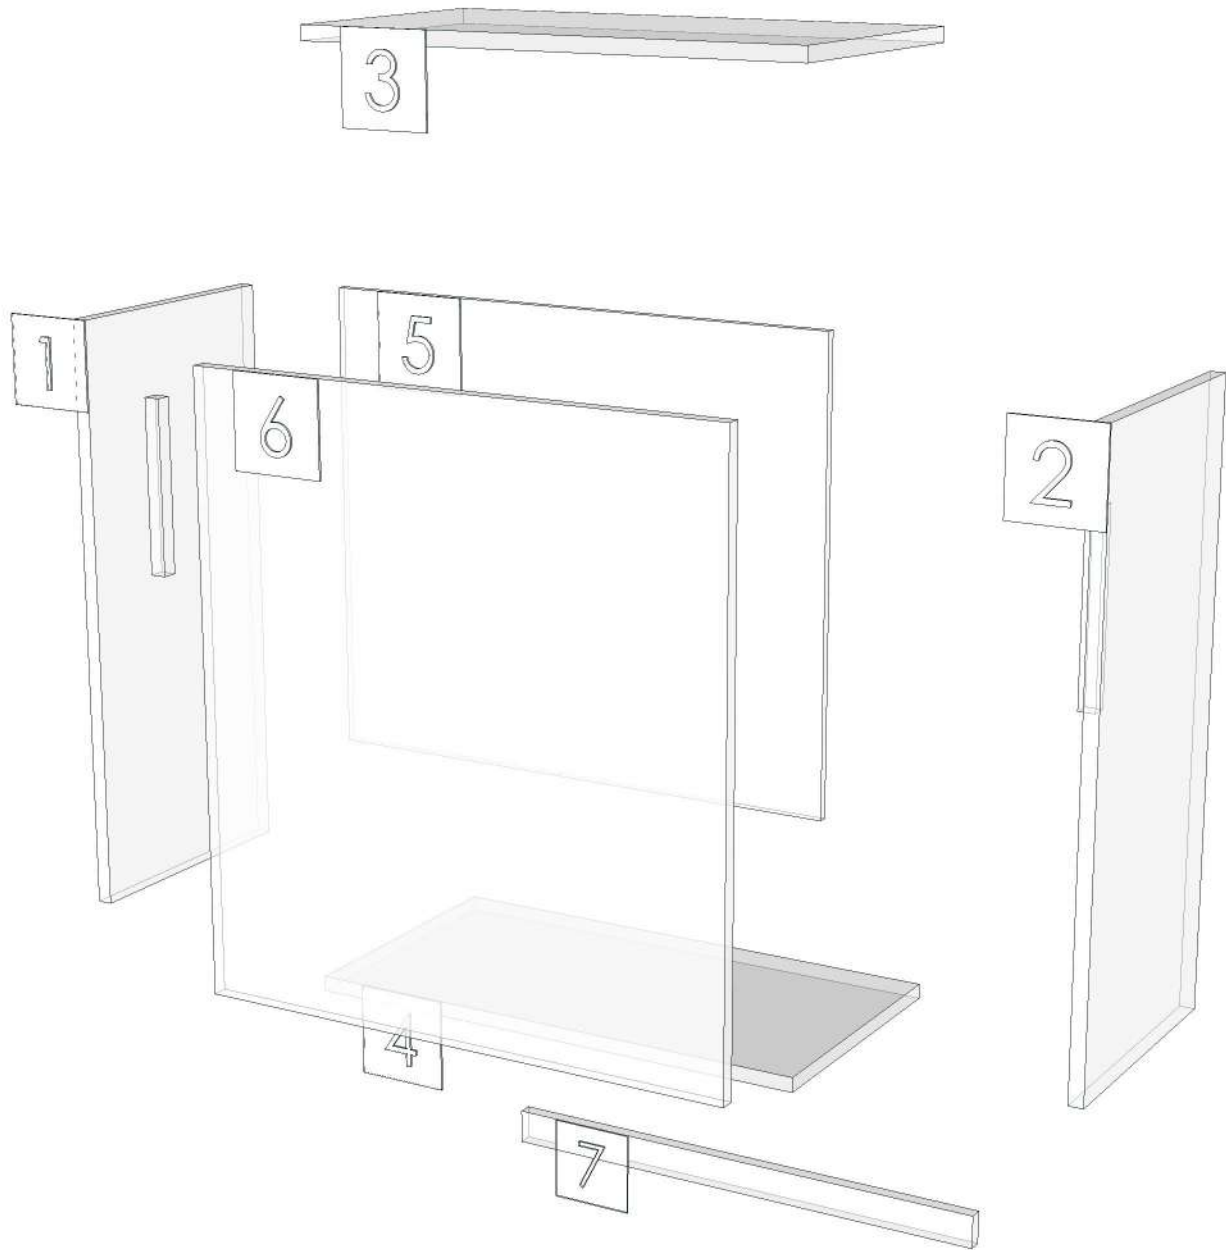

Model	-BASE_YPM		
Creator	CHALEAMPHON	.BCP Name	INDEX_C3D_KITCHEN2
Reviewer		Order	H001302
Approves		Date	18/11/2024