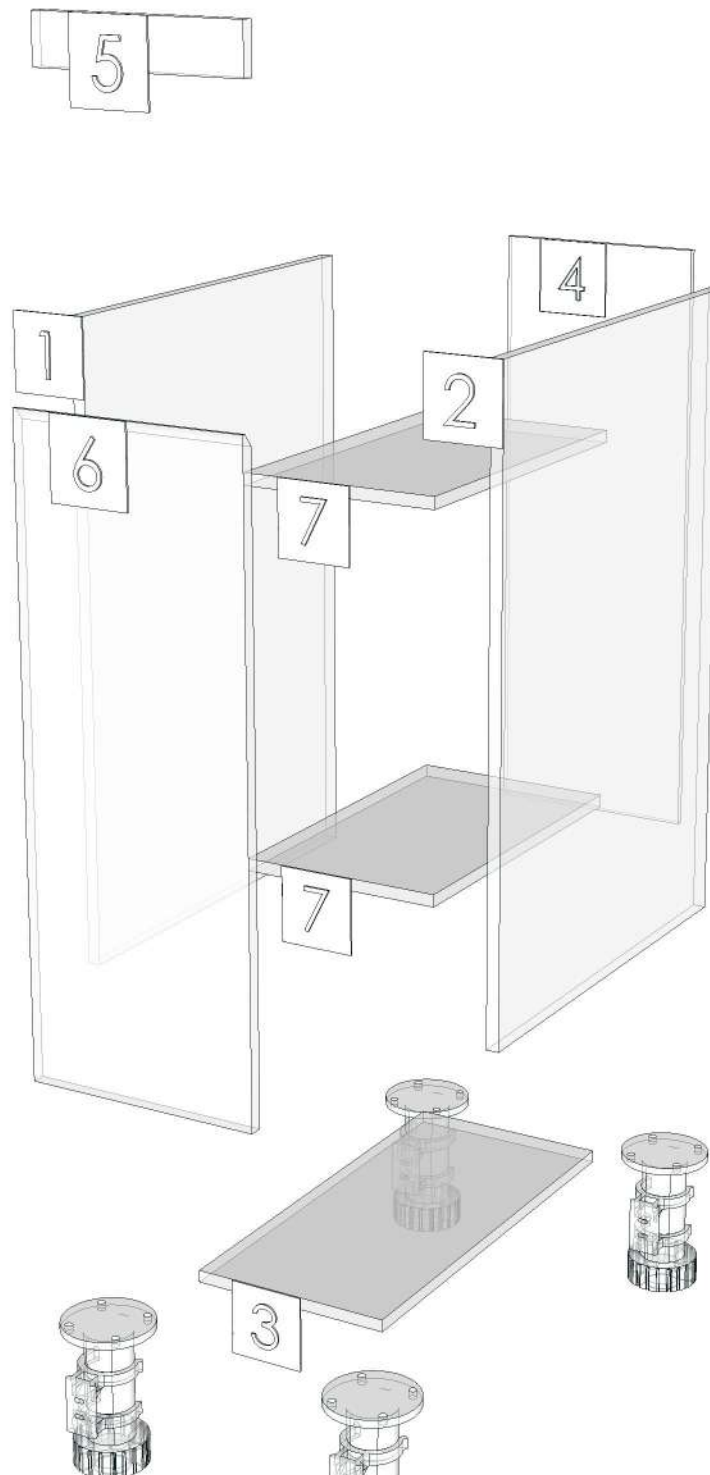

BASE_YPM_DB30L-300X570X818

Colour

05.89=ML.MARCELO ASH # BK8(MATT WOODGRAIN)

Edge

01.354=1 MARCELO ASH BK8 (A1350TH00)

K110R-160151131

Model	-BASE_YPM		
Creator	CHALEAMPHON	.BCP Name	INDEX_C3D_KITCHEN2
Reviewer		Order	H001080
Approves		Date	05/08/2024