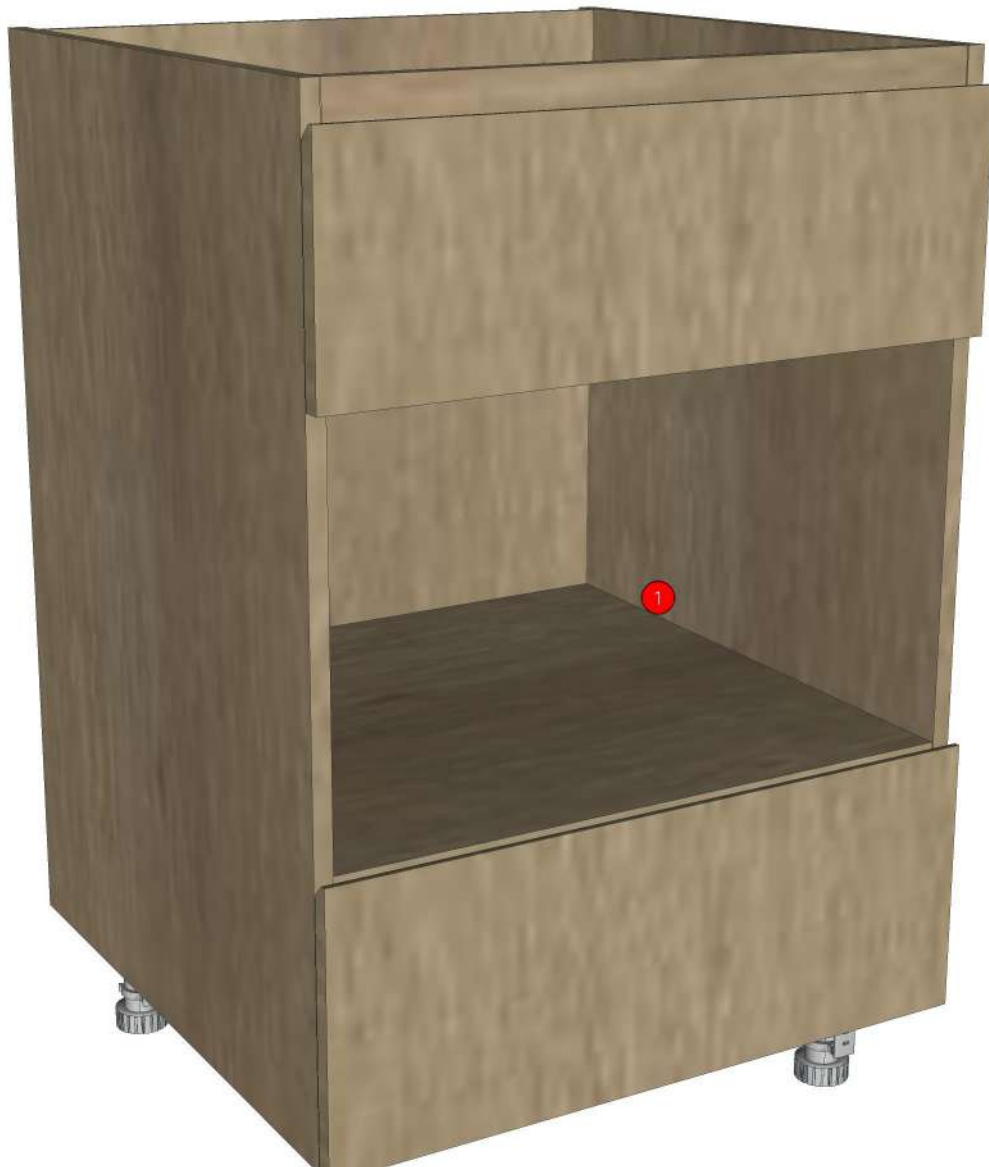

- K10L-160151032
- K20L-160147295
- K40L-160151042
- K50L-160151053
- K70L-160151075
- K110R-160151131
- K120R-160151140
- K130L-160151153
- K140L-160151195
- K140R-160151207
- K300R-160151162