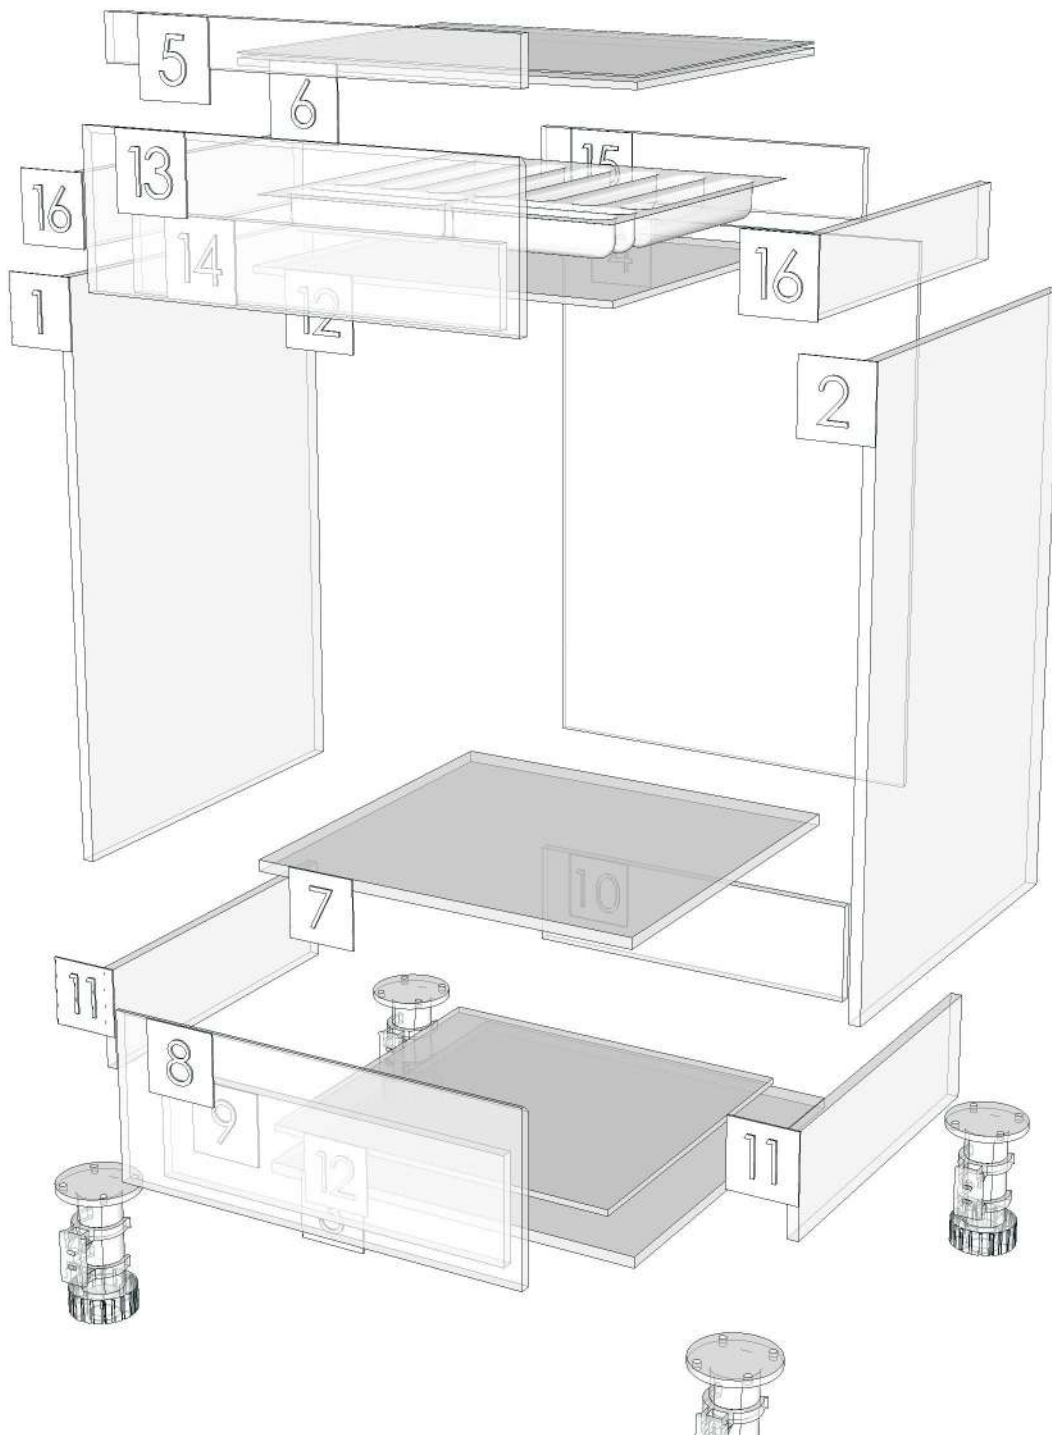

Model	-BASE_YPM		
Creator	CHALEAMPHON	.BCP Name	INDEX_C3D_KITCHEN2
Reviewer		Order	H001083
Approves		Date	07/08/2024