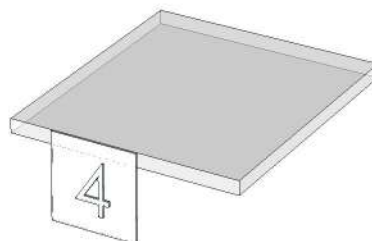

Model	-BASE_YPM		
Creator	CHALEAMPHON	.BCP Name	INDEX_C3D_KITCHEN2
Reviewer		Order	H001306
Approves		Date	19/11/2024