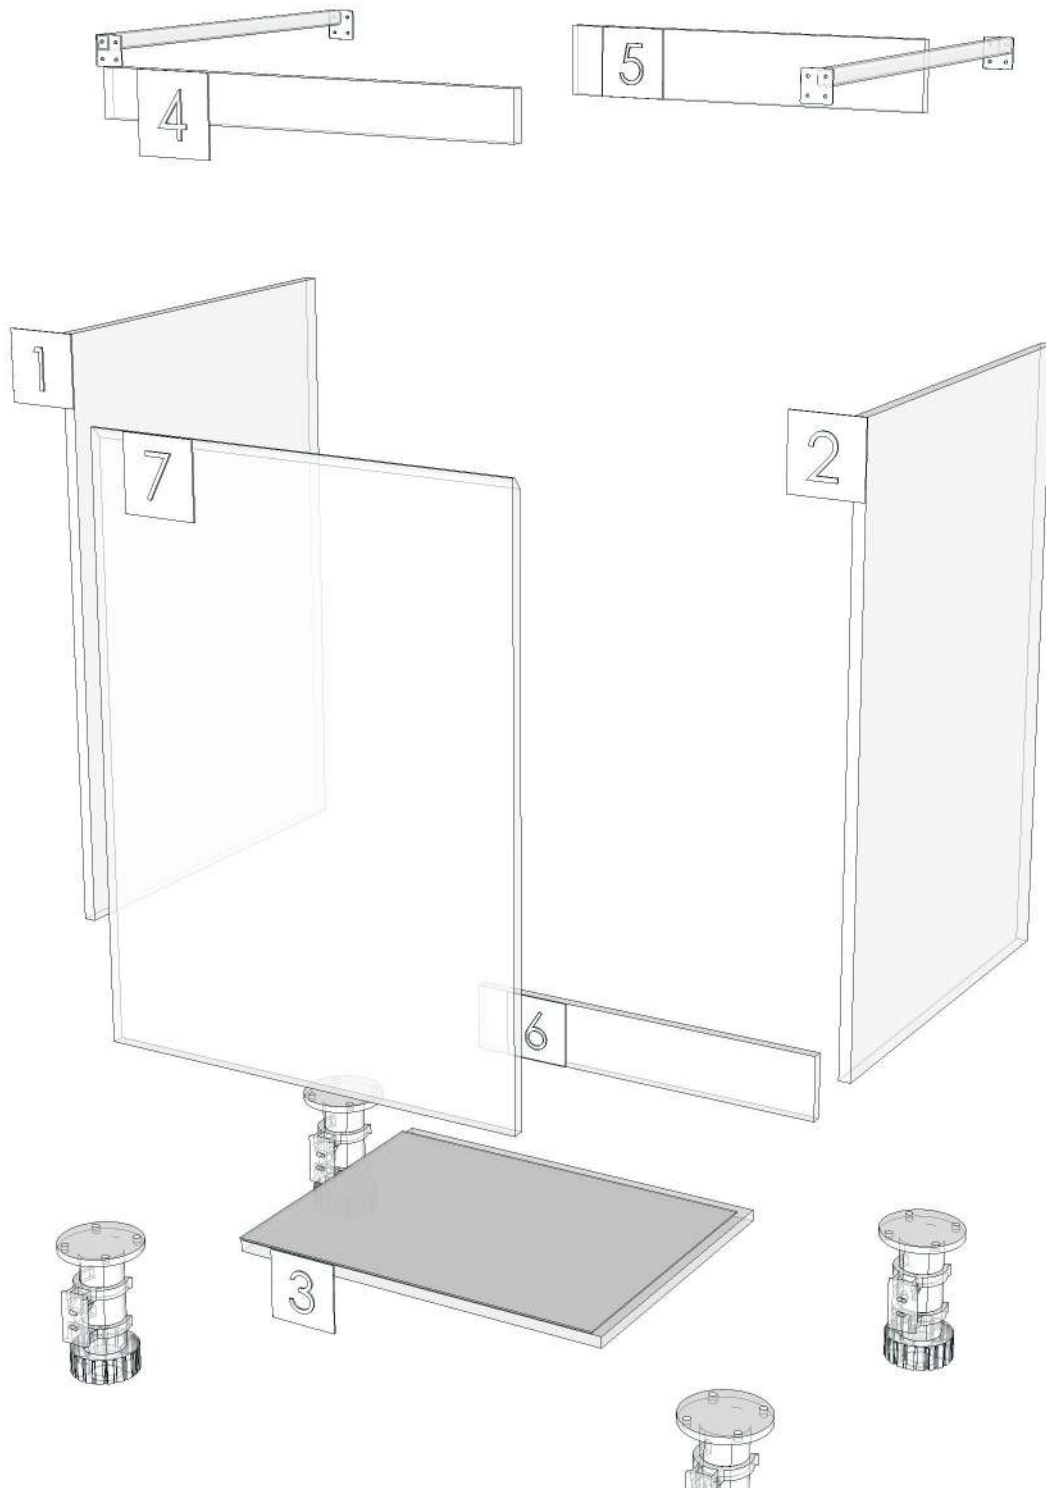

01.354=1 MARCELO ASH BK8 (A1350TH00)

K110R-160151131

K300R-160151162

Model	-BASE_YPM		
Creator	CHALEAMPHON	.BCP Name	INDEX_C3D_KITCHEN2
Reviewer		Order	H001297
Approves		Date	14/11/2024

Model	BASE_YPM_DL60HL		
Creator	CHALEAMPON	.BCP Name	INDEX_C3D_KITCHEN2
Reviewer		Order	H001302
Approves		Date	18/11/2024