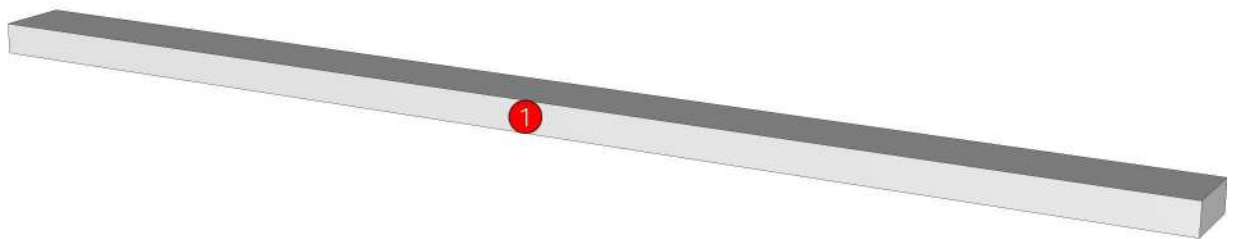

Model	ADLER_DUT_1000		
Creator	SUTTHI.P	Name	INDEX_C3D_KITCHENPAE
Reviewer		Order	O002112
Approves		Date	10/12/2024

ADLER_DUT_1000-1000X60X25

Colour

05.67=ML.WHITE LAVA MARBLE#BT5 (SUPPER MATT)

05.66=ML.WOOD OAK#BT4 (MATT WOODGRIN)

20.07=ML.WHITE #VM1012 18/18(MATT)

Edge

01.380=1 ML.WHITE LAVA MARBLE BT5

01.369=1 WOOD OAK (BT4)

01.47=1 WHITE