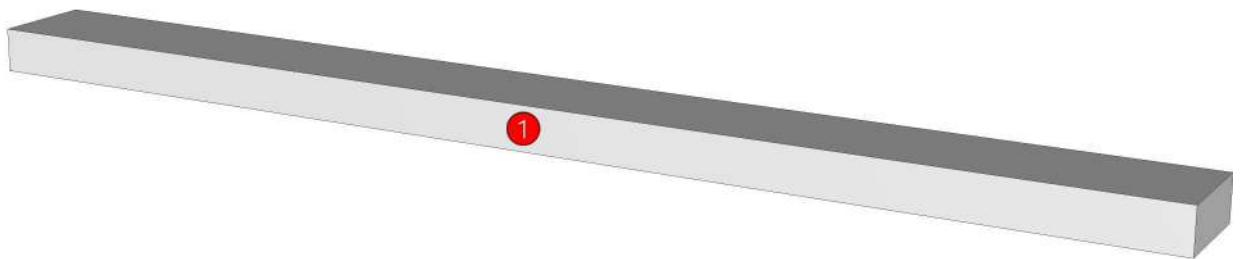

Model	ADLER_DUT_700	Name	INDEX_C3D_KITCHENPAE
Creator	SUTTHI.P	Order	O002119
Reviewer		Date	11/12/2024
Approves			

ADLER_DUT_700-700X60X25

Colour

05.67=ML.WHITE LAVA MARBLE#BT5 (SUPPER MATT)
05.66=ML.WOOD OAK#BT4 (MATT WOODGRIN)
20.07=ML.WHITE #VM1012 18/18(MATT)

Edge

01.380=1 ML.WHITE LAVA MARBLE BT5
01.369=1 WOOD OAK (BT4)
01.47=1 WHITE