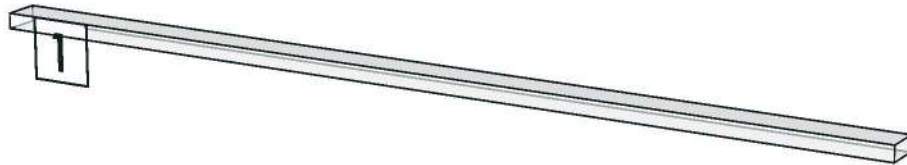

Model	-ADLER_DUT_1500		
Creator	SUTTHI.P	Name	INDEX_C3D_KITCHENPAE
Reviewer		Order	O002114
Approves		Date	10/12/2024