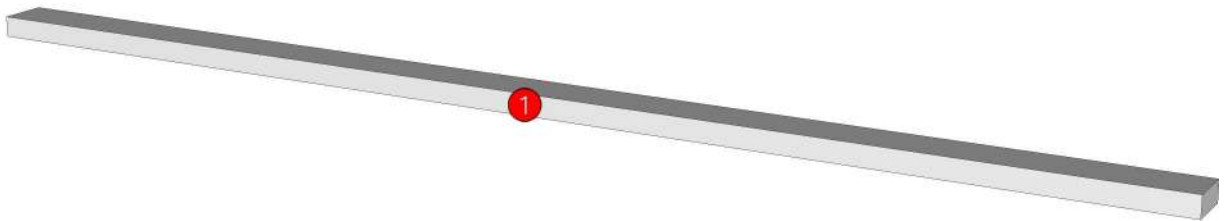

Model	ADLER_DUT_1500	Name	INDEX_C3D_KITCHENPAE
Creator	SUTTHI.P	Order	O002114
Reviewer		Date	10/12/2024
Approves			

ADLER_DUT_1500-1500X60X25

Colour

05.67=ML.WHITE LAVA MARBLE#BT5 (SUPPER MATT)
05.66=ML.WOOD OAK#BT4 (MATT WOODGRIN)
20.07=ML.WHITE #VM1012 18/18(MATT)

Edge

01.380=1 ML.WHITE LAVA MARBLE BT5
01.369=1 WOOD OAK (BT4)
01.47=1 WHITE