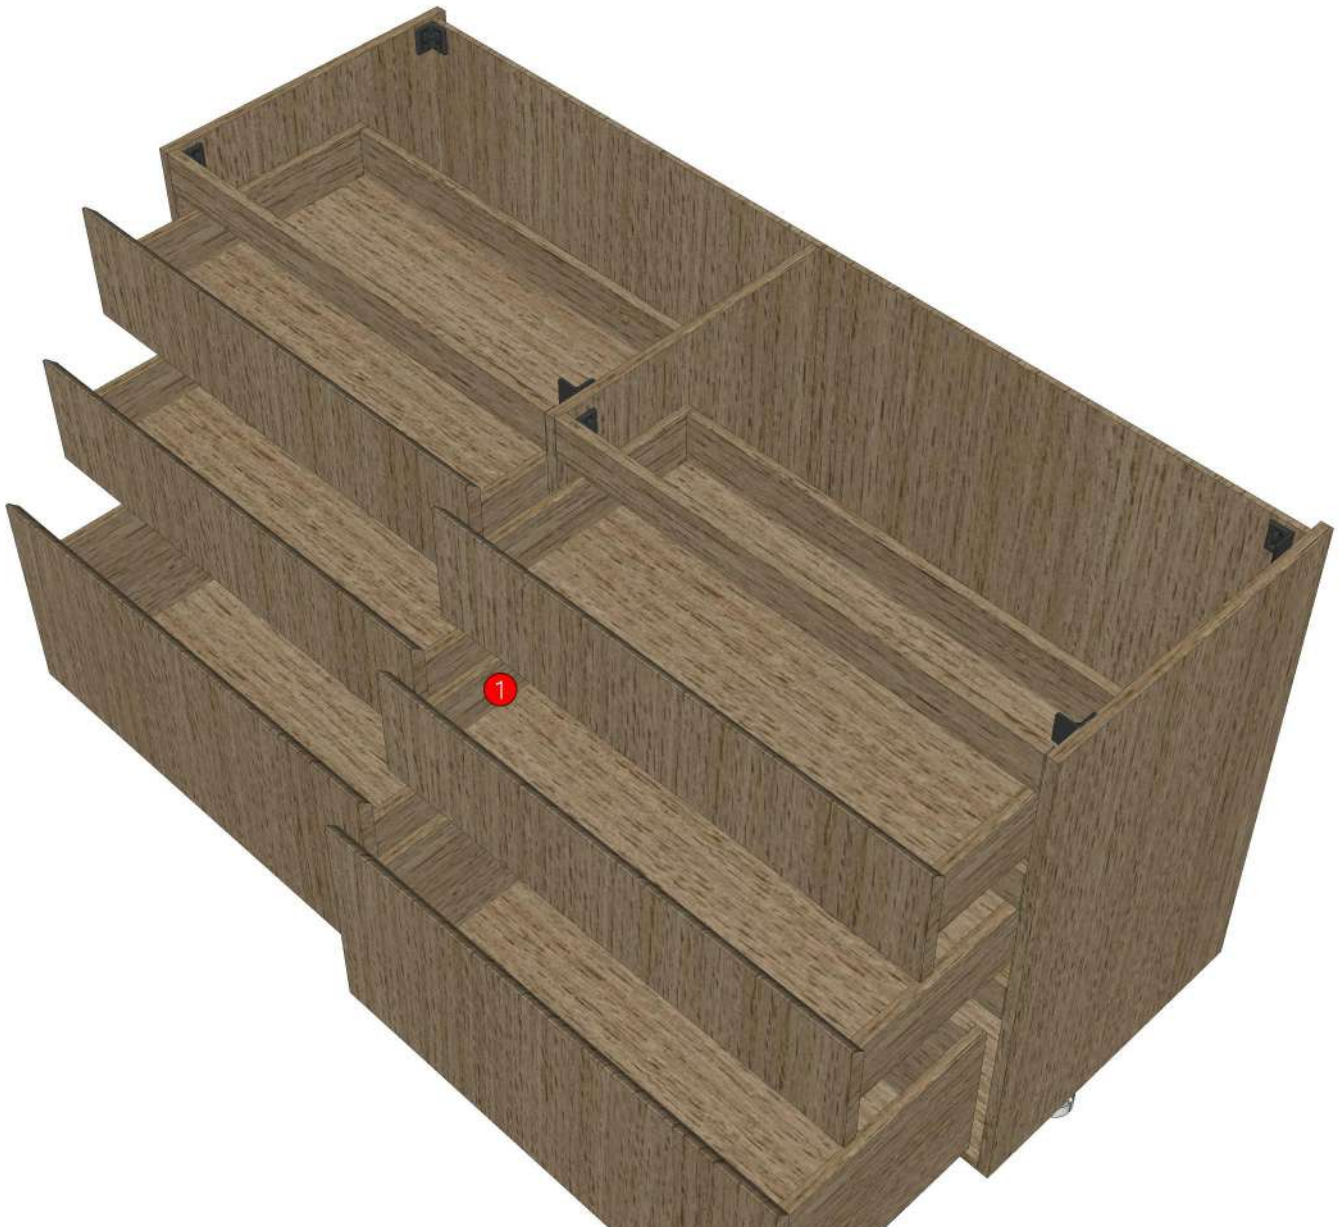

Model	ADLER_DBD1456LI	Name	INDEX_C3D_KITCHENPAE
Creator	SUTTHI.P	Order	O002053
Reviewer		Date	04/11/2024
Approves			

ADLER_DBD1456LI-1456X570X760

Colour

05.67=ML.WHITE LAVA MARBLE#BT5 (SUPPER MATT)
05.66=ML.WOOD OAK#BT4 (MATT WOODGRIN)
20.07=ML.WHITE #VM1012 18/18(MATT)

Edge

01.380=1 ML.WHITE LAVA MARBLE BT5
01.369=1 WOOD OAK (BT4)
01.47=1 WHITE