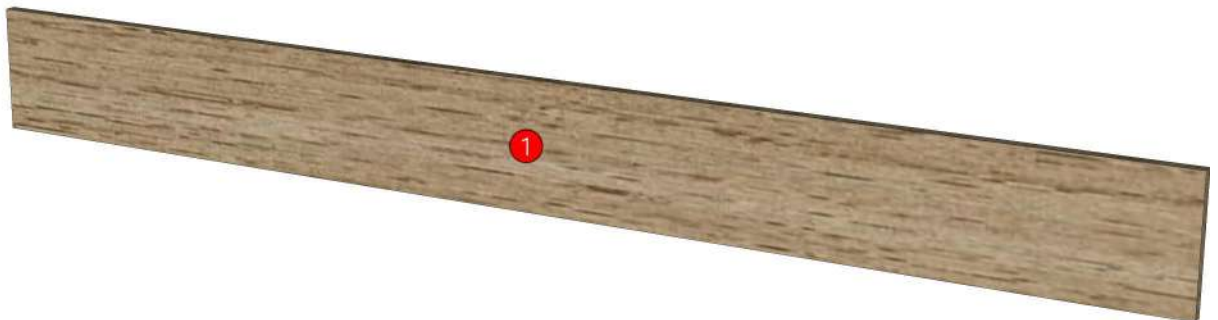

Model	ADLER_DPLT_981		
Creator	SUTTHI.P	Name	INDEX_C3D_KITCHENPAE
Reviewer		Order	O002129
Approves		Date	12/12/2024

ADLER_DPLT_981-981X9X100

Colour

05.67=ML.WHITE LAVA MARBLE#BT5 (SUPPER MATT)

05.66=ML.WOOD OAK#BT4 (MATT WOODGRIN)

20.07=ML.WHITE #VM1012 18/18(MATT)

Edge

01.380=1 ML.WHITE LAVA MARBLE BT5

01.369=1 WOOD OAK (BT4)

01.47=1 WHITE