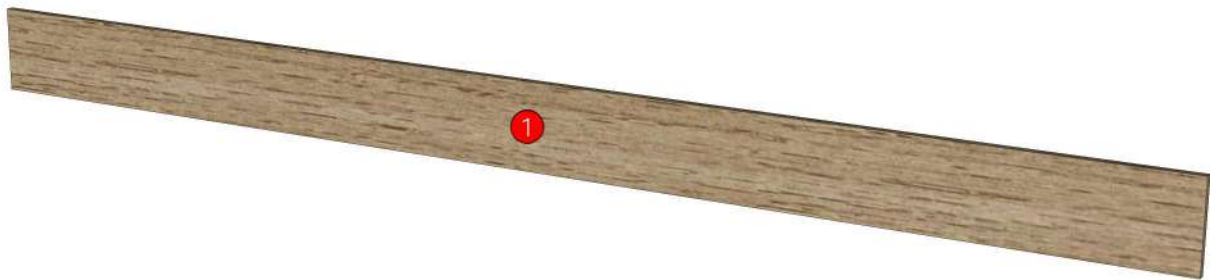

Model	ADLER_DPLT_1456		
Creator	SUTTHI.P	Name	INDEX_C3D_KITCHENPAE
Reviewer		Order	O002121
Approves		Date	12/12/2024

ADLER_DPLT_1456-1456X9X100

Colour

05.67=ML.WHITE LAVA MARBLE#BT5 (SUPPER MATT)
05.66=ML.WOOD OAK#BT4 (MATT WOODGRIN)
20.07=ML.WHITE #VM1012 18/18(MATT)

Edge

01.380=1 ML.WHITE LAVA MARBLE BT5
01.369=1 WOOD OAK (BT4)
01.47=1 WHITE