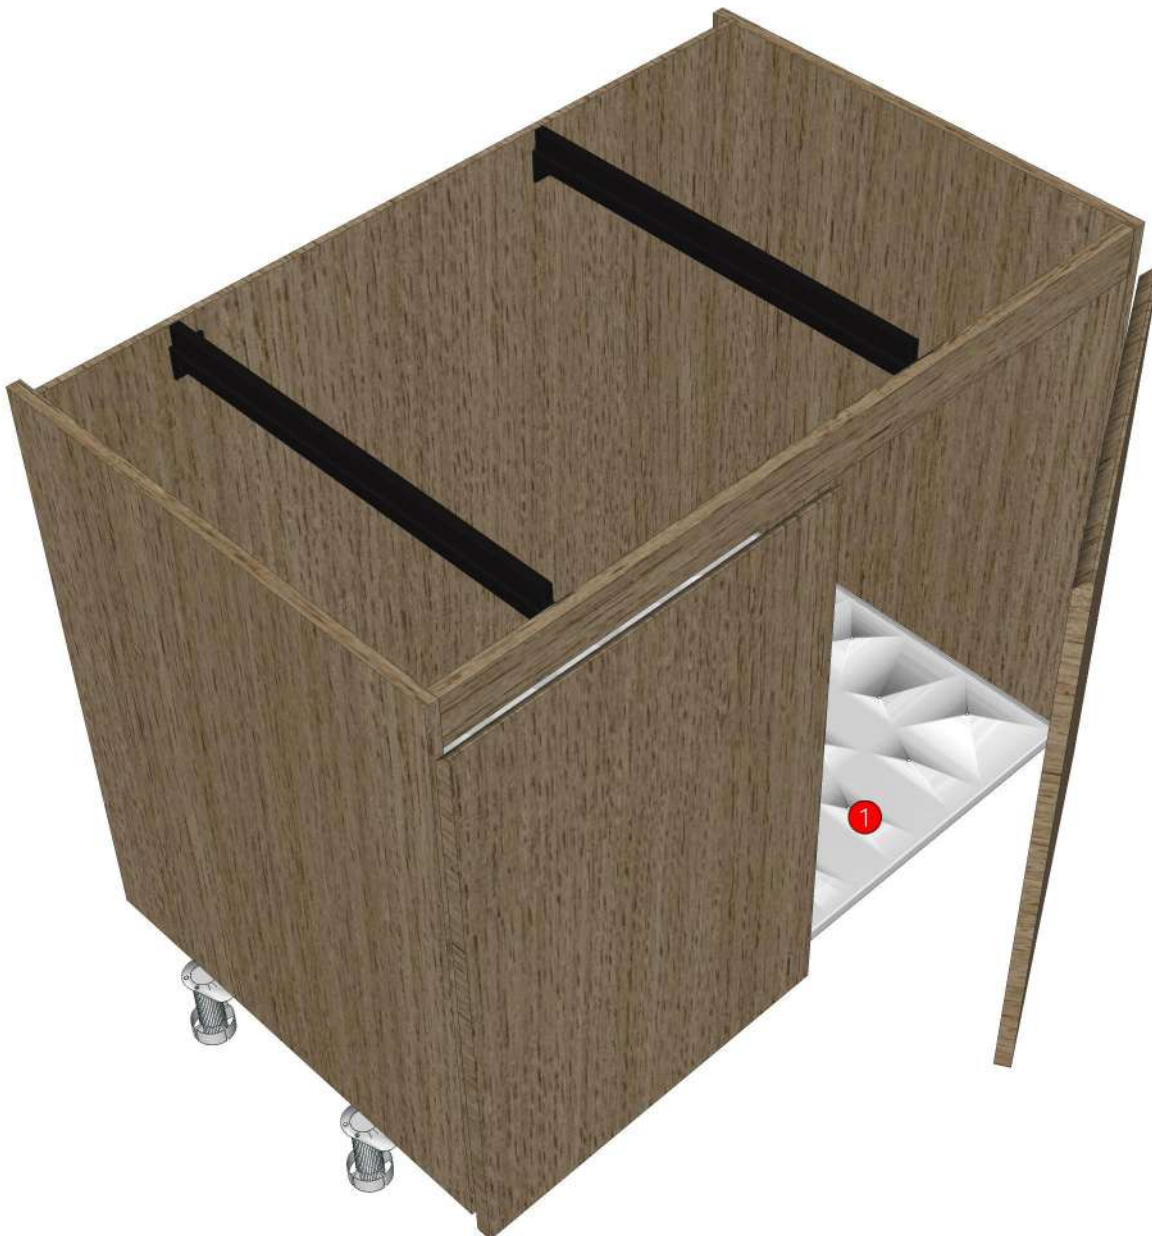

Model	ADLER_DBS981I	Name	INDEX_C3D_KITCHENPAE
Creator	SUTTHI.P	Order	O002050
Reviewer		Date	01/11/2024
Approves			

ADLER_DBS981I-981X600X760

Colour

05.67=ML.WHITE LAVA MARBLE#BT5 (SUPPER MATT)
05.66=ML.WOOD OAK#BT4 (MATT WOODGRIN)
20.07=ML.WHITE #VM1012 18/18(MATT)

Edge

01.380=1 ML.WHITE LAVA MARBLE BT5
01.369=1 WOOD OAK (BT4)
01.47=1 WHITE

Model	-ADLER_DBS981I	Name	INDEX_C3D_KITCHENPAE
Creator	SUTTHI.P	Order	O002050
Reviewer		Date	01/11/2024
Approves			

Model	ADLER_DBD1456LI	Name	INDEX_C3D_KITCHENPAE
Creator	SUTTHI.P	Order	O002053
Reviewer		Date	04/11/2024
Approves			