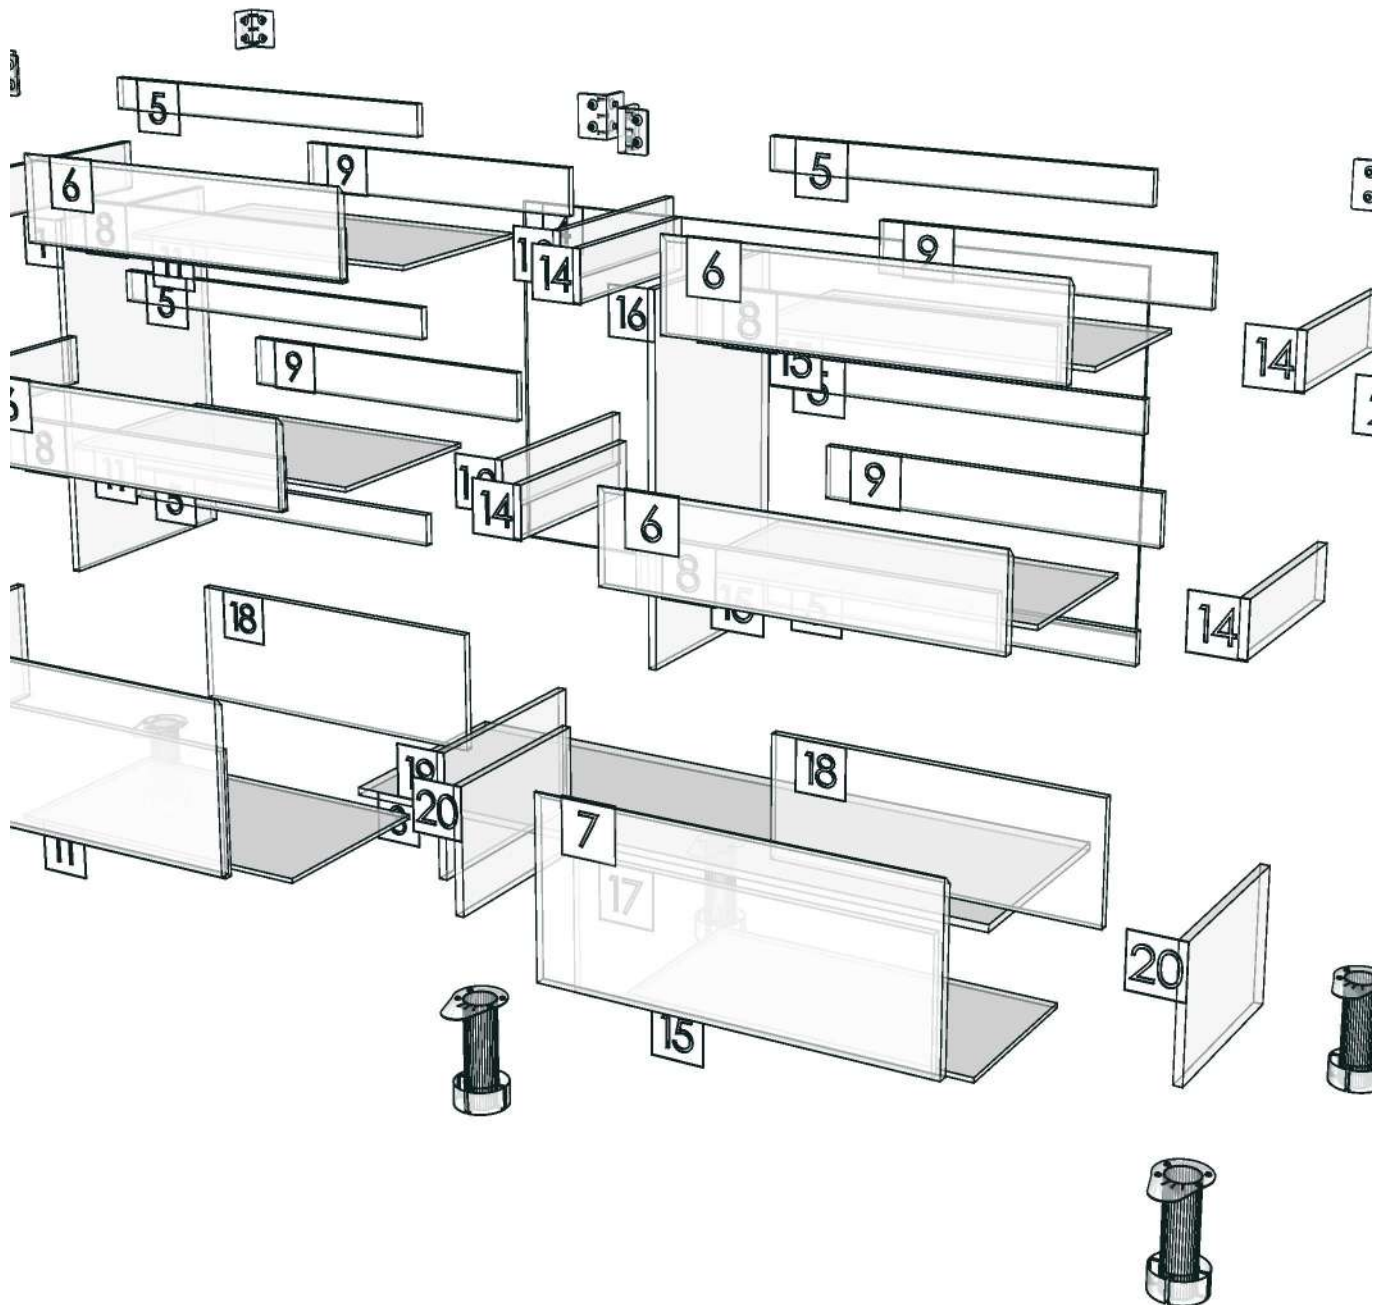

Model	-ADLER_DBD1456LI		
Creator	SUTTHI.P	Name	INDEX_C3D_KITCHENPAE
Reviewer		Order	O002053
Approves		Date	04/11/2024