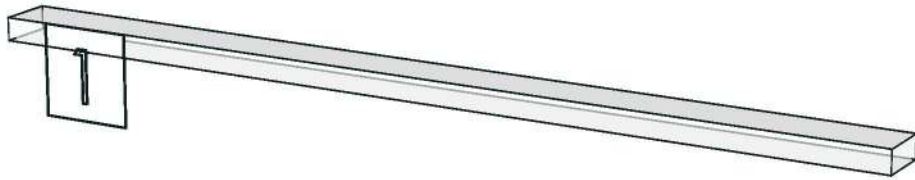

Model	-ADLER_DUT_1000		
Creator	SUTTHI.P	Name	INDEX_C3D_KITCHENPAE
Reviewer		Order	O002112
Approves		Date	10/12/2024