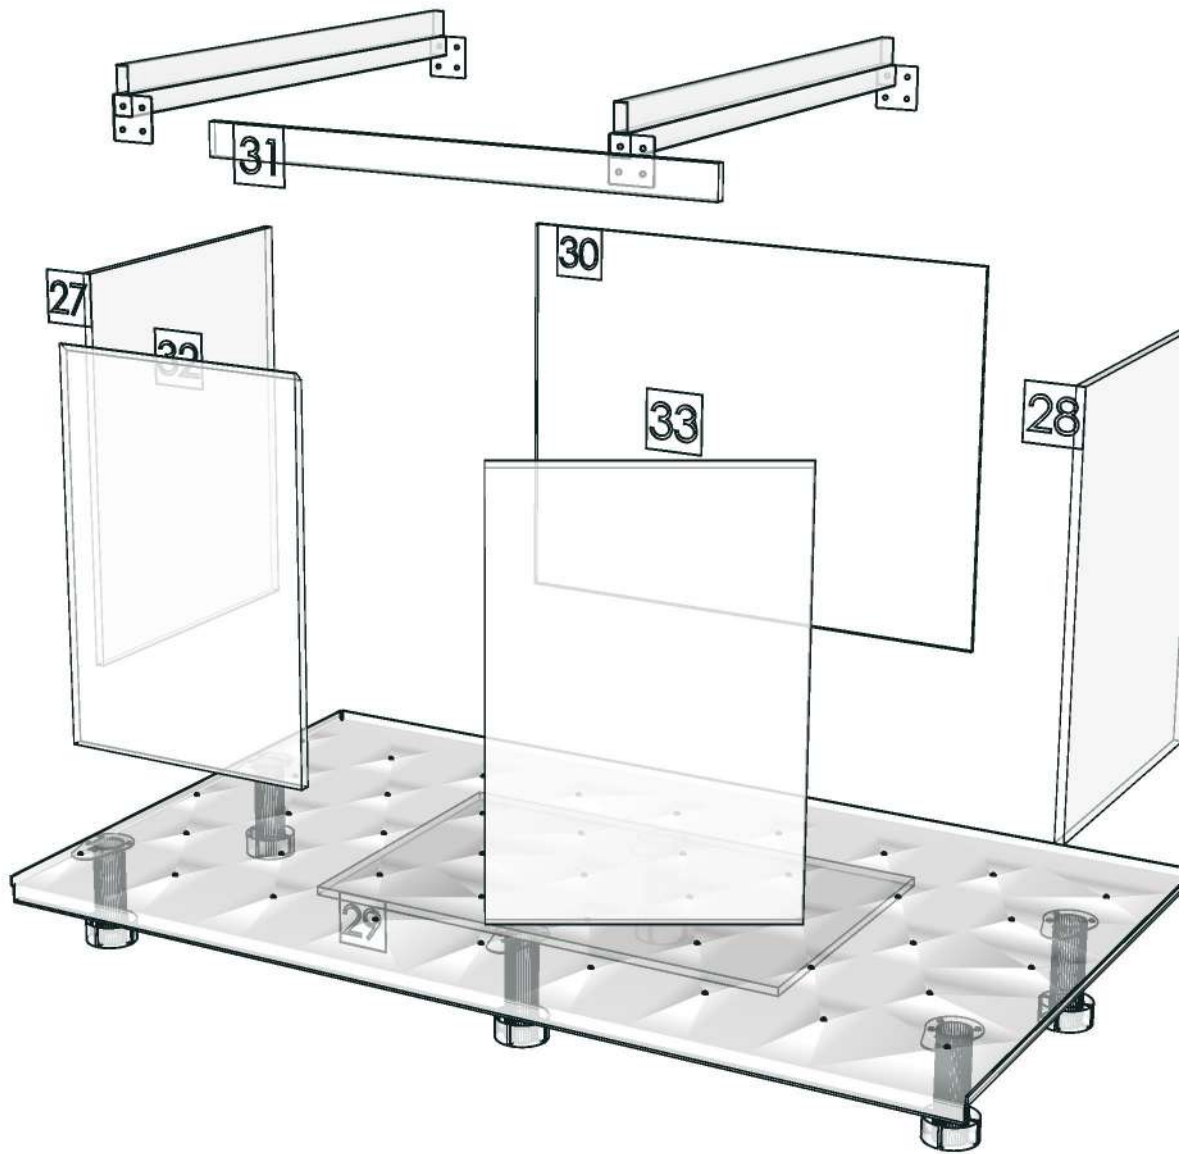

Model	-ADLER_DBS981I	Name	INDEX_C3D_KITCHENPAE
Creator	SUTTHI.P	Order	O002050
Reviewer		Date	01/11/2024
Approves