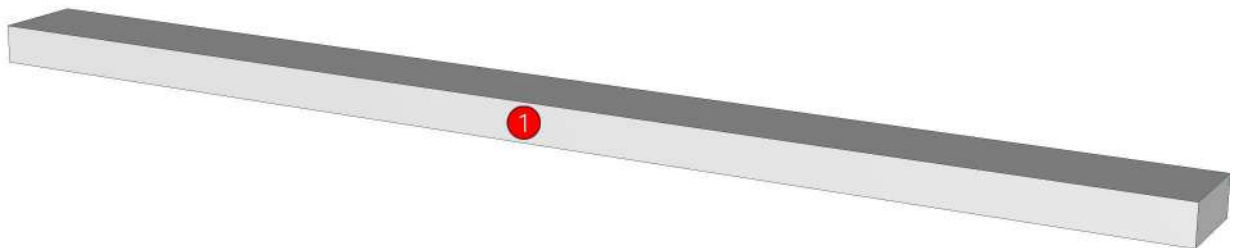

Model	ADLER_DUT_800		
Creator	SUTTHI.P	Name	INDEX_C3D_KITCHENPAE
Reviewer		Order	O002120
Approves		Date	11/12/2024

ADLER_DUT_800-800X60X25

Colour

05.67=ML.WHITE LAVA MARBLE#BT5 (SUPPER MATT)

05.66=ML.WOOD OAK#BT4 (MATT WOODGRIN)

20.07=ML.WHITE #VM1012 18/18(MATT)

Edge

01.380=1 ML.WHITE LAVA MARBLE BT5

01.369=1 WOOD OAK (BT4)

01.47=1 WHITE