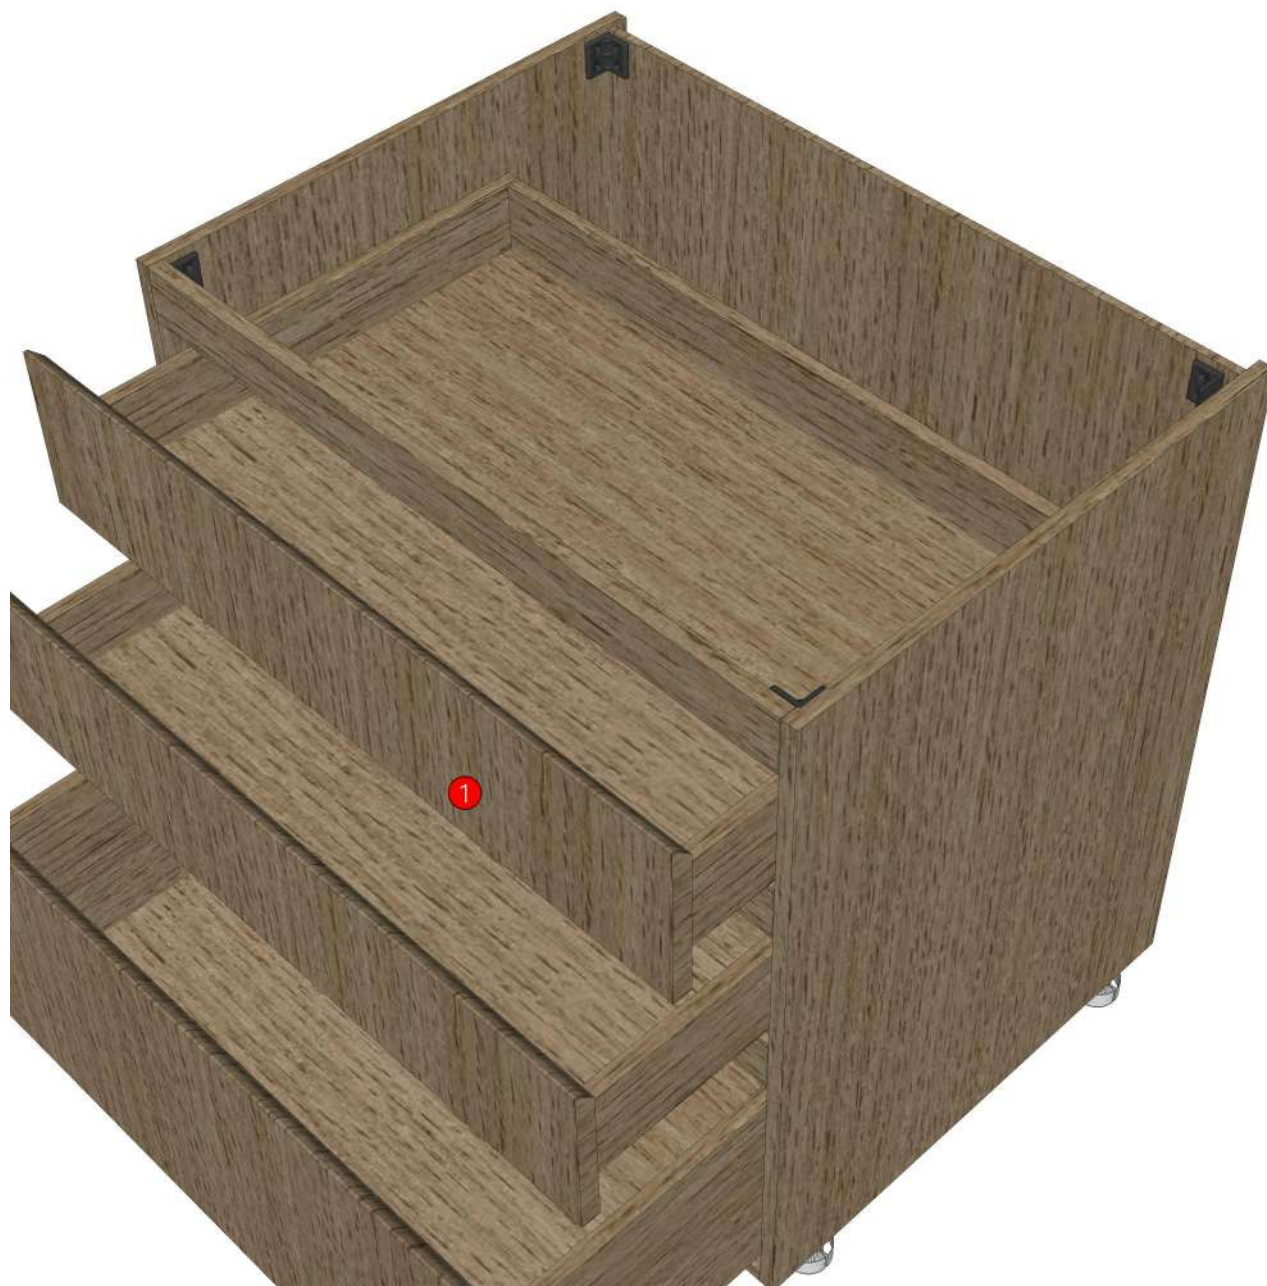

Model	ADLER_DBD781I	Name	INDEX_C3D_KITCHENPAE
Creator	SUTTHI.P	Order	O002056
Reviewer		Date	04/11/2024
Approves			

ADLER_DBD781I-781X570X760

Colour

05.67=ML.WHITE LAVA MARBLE#BT5 (SUPPER MATT)
05.66=ML.WOOD OAK#BT4 (MATT WOODGRIN)
20.07=ML.WHITE #VM1012 18/18(MATT)

Edge

01.380=1 ML.WHITE LAVA MARBLE BT5
01.369=1 WOOD OAK (BT4)
01.47=1 WHITE