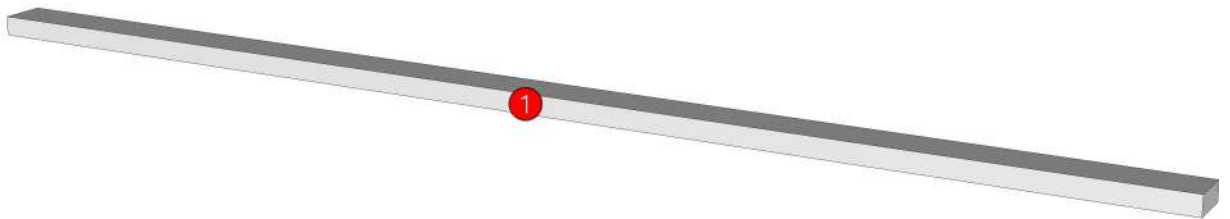

Model	ADLER_DUT_1600		
Creator	SUTTHI.P	Name	INDEX_C3D_KITCHENPAE
Reviewer		Order	O002115
Approves		Date	10/12/2024

ADLER_DUT_1600-1600X60X25

Colour

05.67=ML.WHITE LAVA MARBLE#BT5 (SUPPER MATT)
05.66=ML.WOOD OAK#BT4 (MATT WOODGRIN)
20.07=ML.WHITE #VM1012 18/18(MATT)

Edge

01.380=1 ML.WHITE LAVA MARBLE BT5
01.369=1 WOOD OAK (BT4)
01.47=1 WHITE