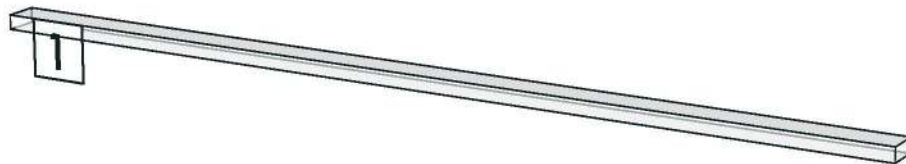

Model	-ADLER_DUT_1600		
Creator	SUTTHI.P	Name	INDEX_C3D_KITCHENPAE
Reviewer		Order	O002115
Approves		Date	10/12/2024