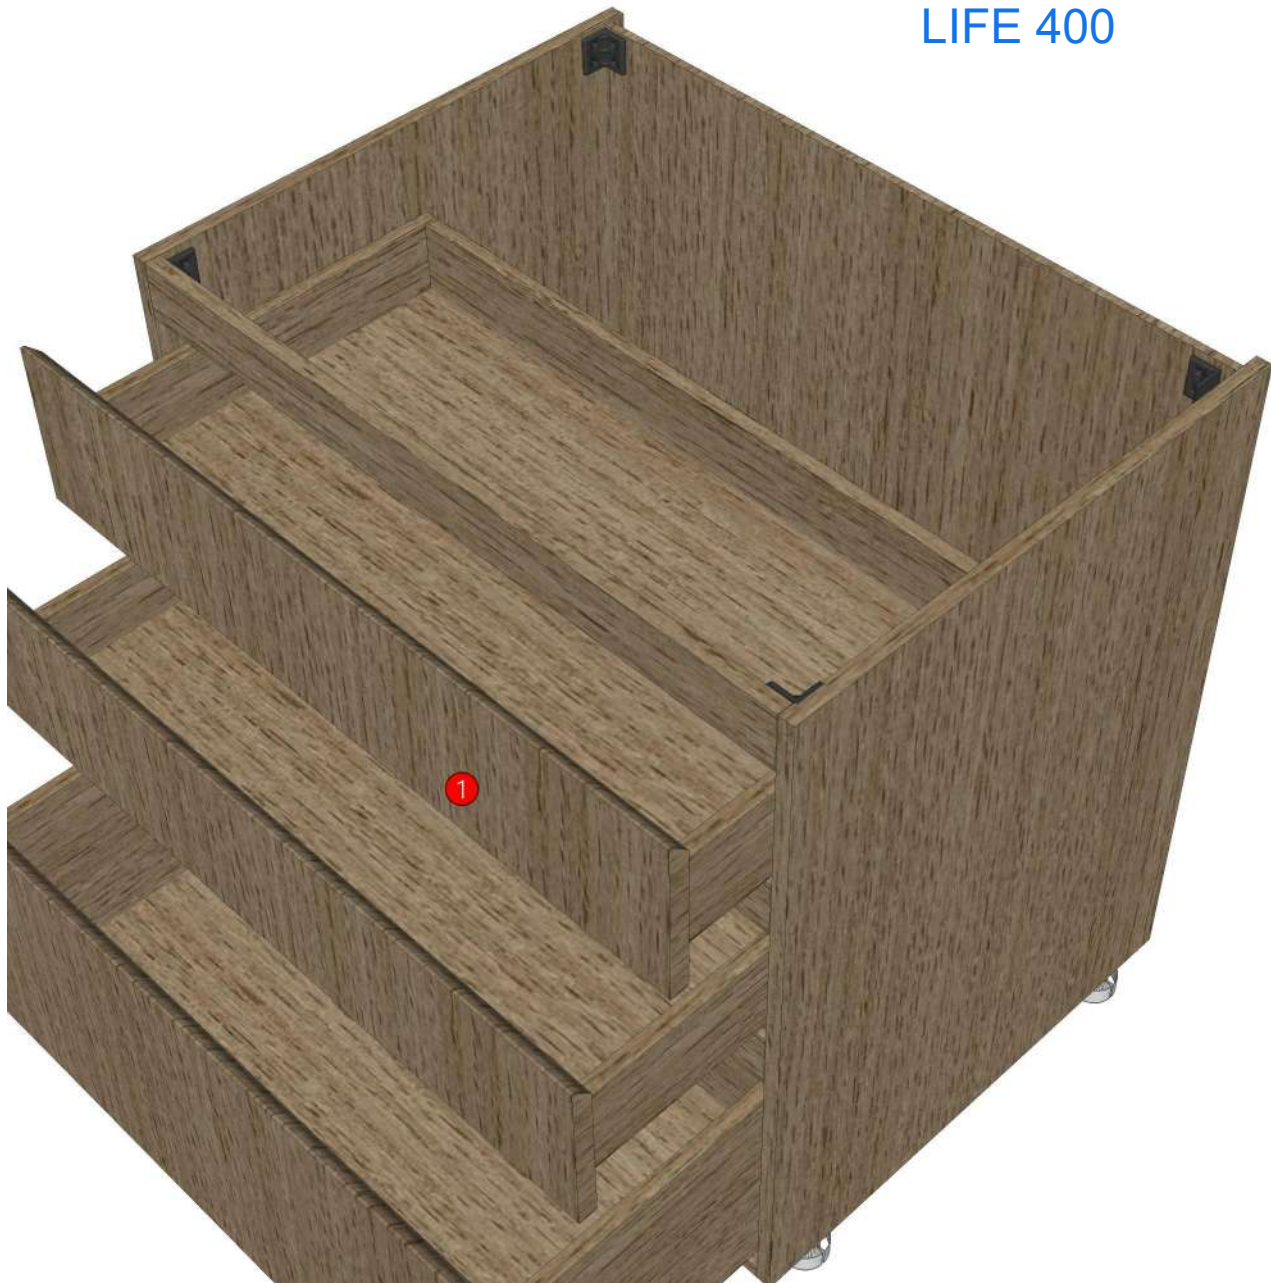

20.07=ML.WHITE #VM1012 18/18(MATT)

Edge

01.380=1 ML.WHITE LAVA MARBLE BT5

01.369=1 WOOD OAK (BT4)

01.47=1 WHITE

LIFE 400

Model	-ADLER_DBD781SI	Name	INDEX_C3D_KITCHENPAE
Creator	SUTTHI.P	Order	O002055
Reviewer		Date	04/11/2024
Approves			