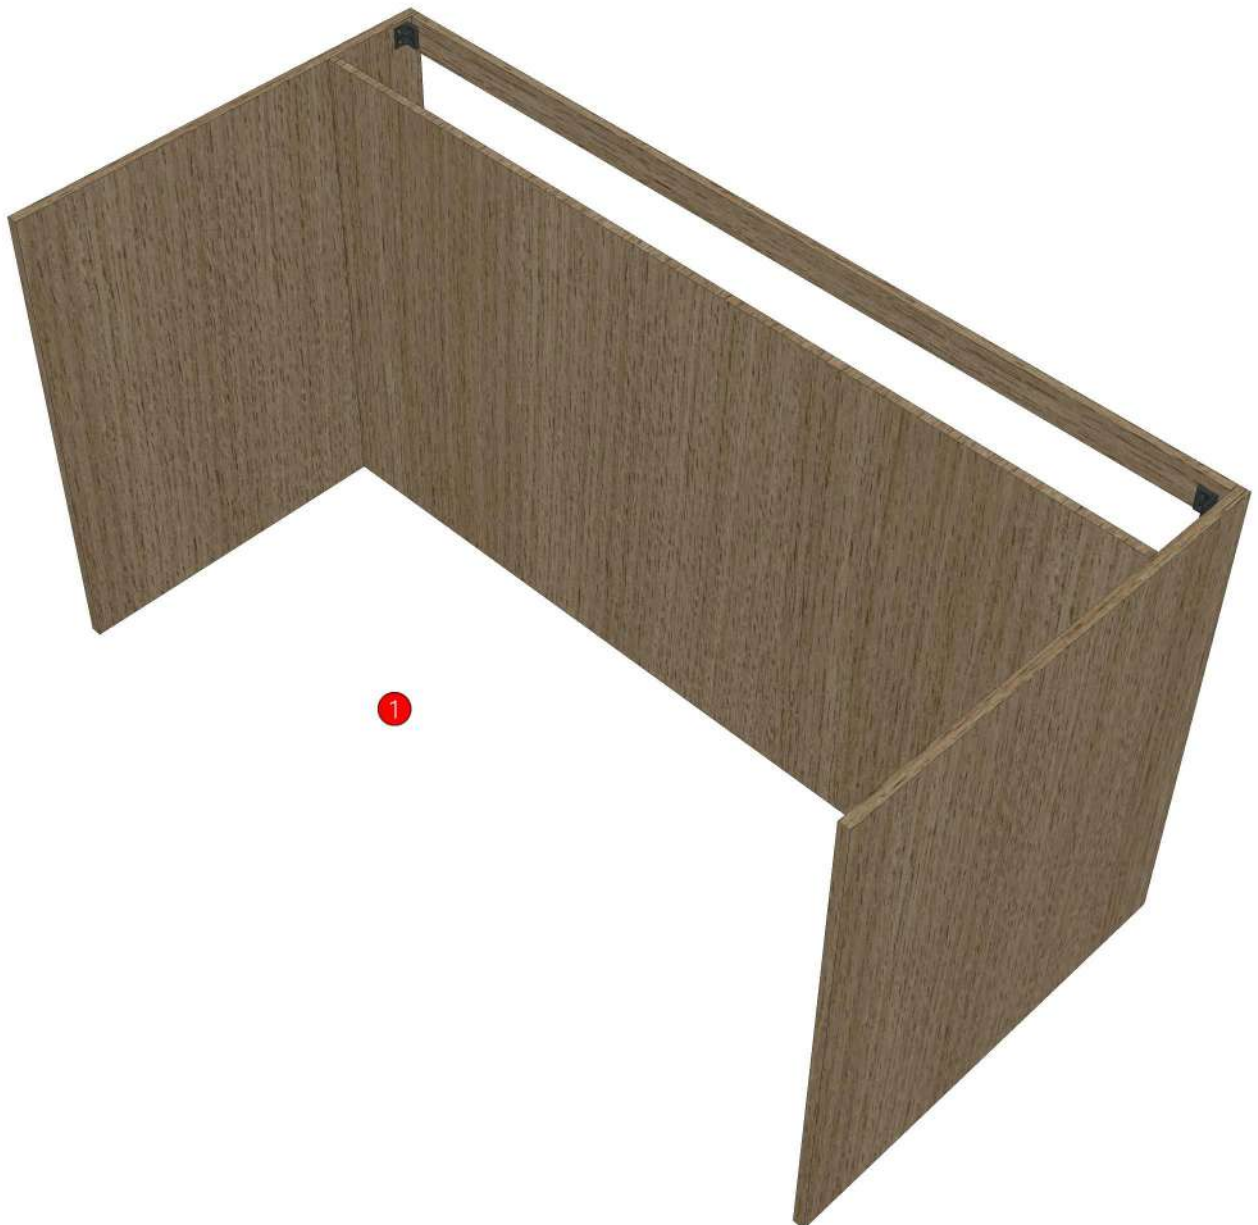

Model	ADLER_DB160SI		
Creator	SUTTHI.P	Name	INDEX_C3D_KITCHENPAE
Reviewer		Order	O002045
Approves		Date	30/10/2024

ADLER_DB160SI-1600X781X860

Colour

05.67=ML.WHITE LAVA MARBLE#BT5 (SUPPER MATT)

05.66=ML.WOOD OAK#BT4 (MATT WOODGRIN)

20.07=ML.WHITE #VM1012 18/18(MATT)

Edge

01.380=1 ML.WHITE LAVA MARBLE BT5

01.369=1 WOOD OAK (BT4)

01.47=1 WHITE