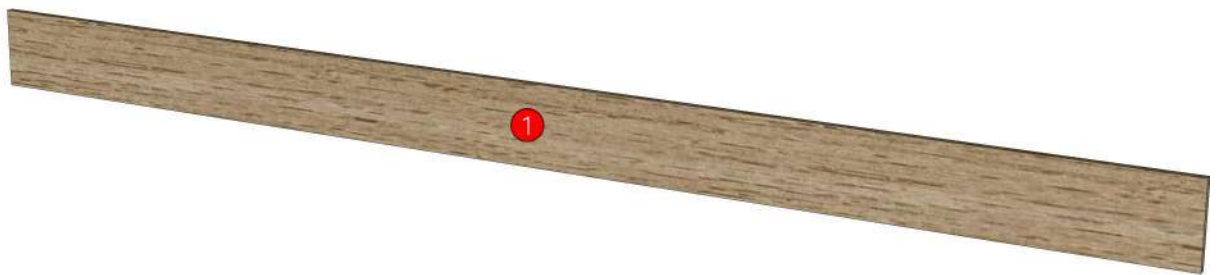

Model	ADLER_DPLT_1562		
Creator	SUTTHI.P	Name	INDEX_C3D_KITCHENPAE
Reviewer		Order	0002122
Approves		Date	12/12/2024

ADLER_DPLT_1562-1562X9X100

Colour

05.67=ML.WHITE LAVA MARBLE#BT5 (SUPPER MATT)

05.66=ML.WOOD OAK#BT4 (MATT WOODGRIN)

20.07=ML.WHITE #VM1012 18/18(MATT)

Edge

01.380=1 ML.WHITE LAVA MARBLE BT5

01.369=1 WOOD OAK (BT4)

01.47=1 WHITE