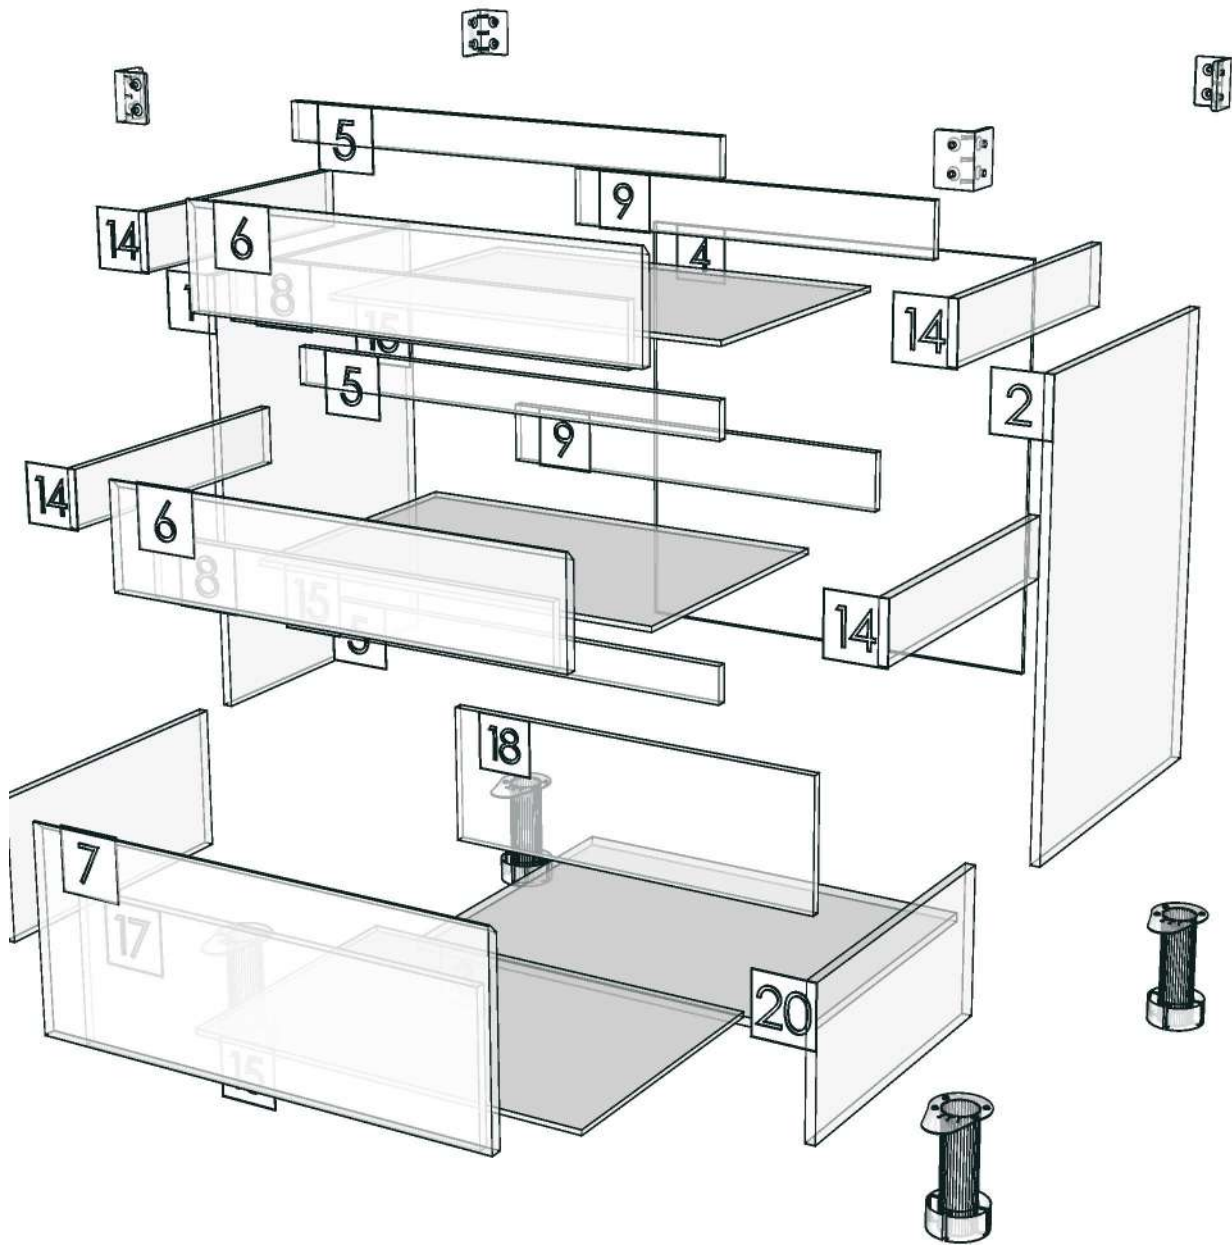

Model	-ADLER_DBD781I	Name	INDEX_C3D_KITCHENPAE
Creator	SUTTHI.P	Order	O002056
Reviewer		Date	04/11/2024
Approves