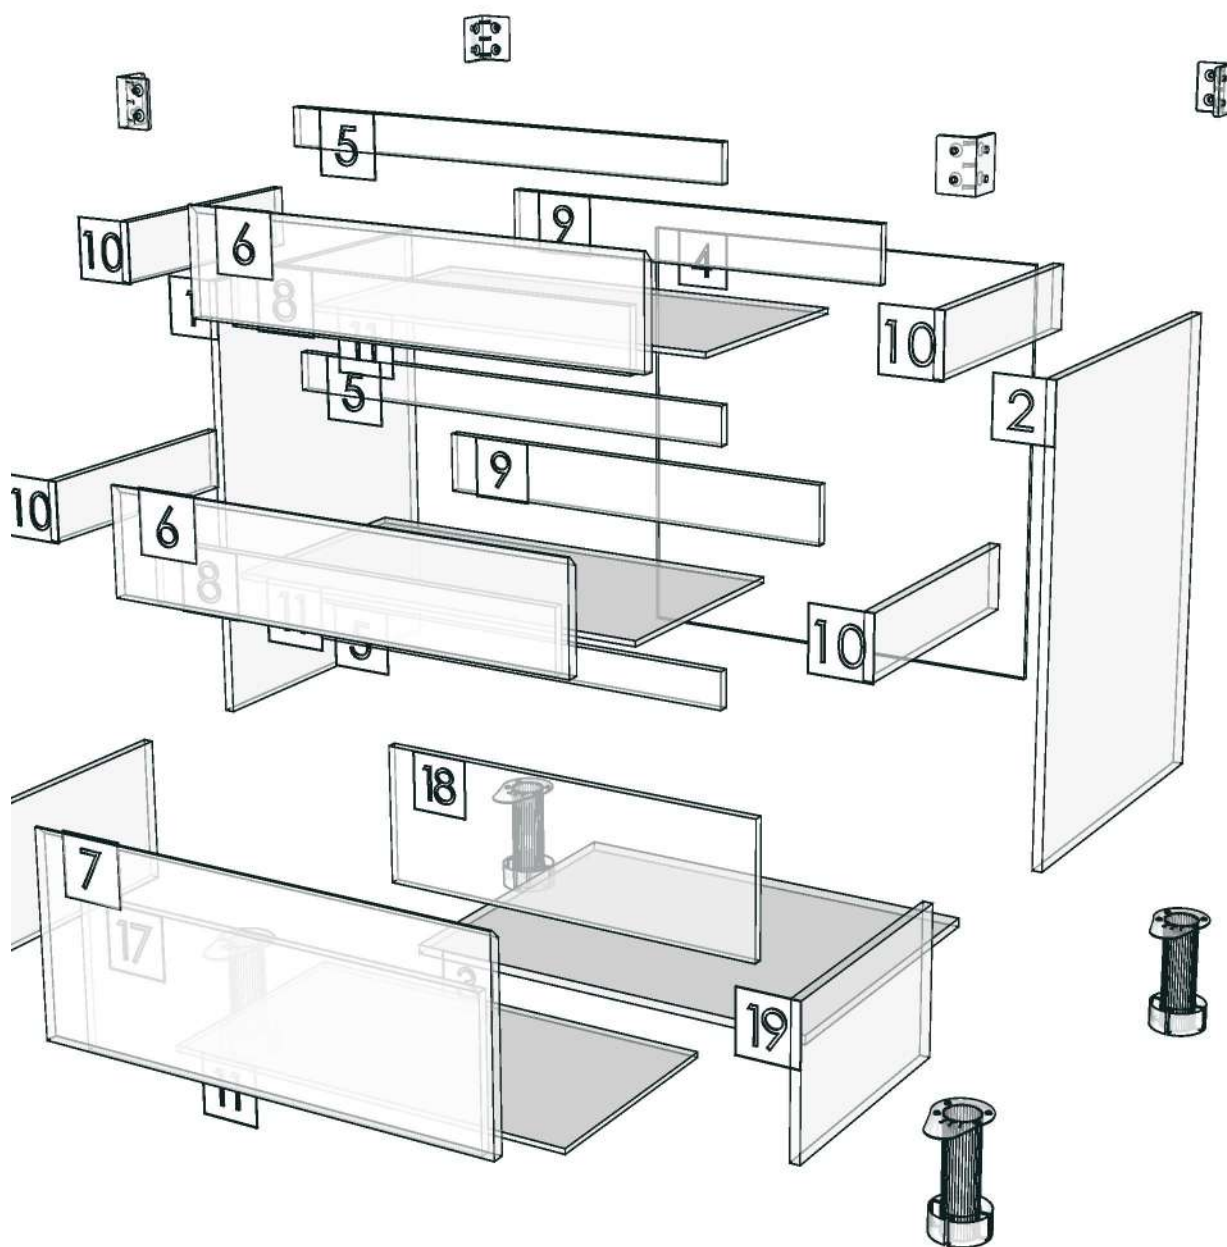

20.07=ML.WHITE #VM1012 18/18(MATT)

Edge

01.380=1 ML.WHITE LAVA MARBLE BT5

01.369=1 WOOD OAK (BT4)

01.47=1 WHITE

LIFE 400

Model	-ADLER_DBD781SI	Name	INDEX_C3D_KITCHENPAE
Creator	SUTTHI.P	Order	O002055
Reviewer		Date	04/11/2024
Approves			