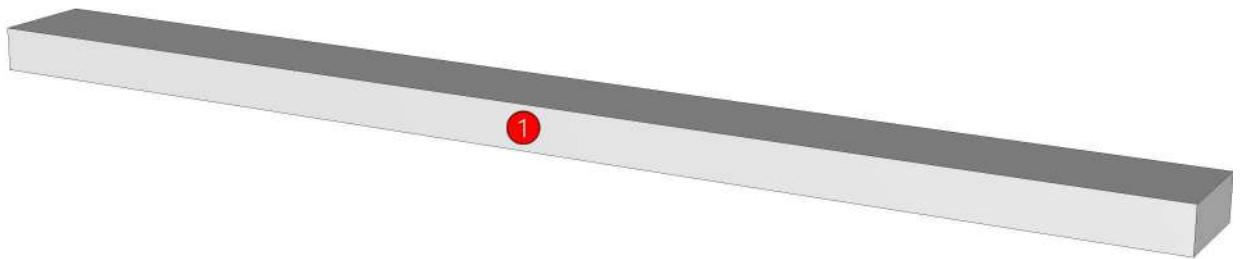

Model	ADLER_DUT_700		
Creator	SUTTHI.P	Name	INDEX_C3D_KITCHENPAE
Reviewer		Order	O002119
Approves		Date	11/12/2024

ADLER_DUT_700-700X60X25

Colour

05.67=ML.WHITE LAVA MARBLE#BT5 (SUPPER MATT)
05.66=ML.WOOD OAK#BT4 (MATT WOODGRIN)
20.07=ML.WHITE #VM1012 18/18(MATT)

Edge

01.380=1 ML.WHITE LAVA MARBLE BT5
01.369=1 WOOD OAK (BT4)
01.47=1 WHITE