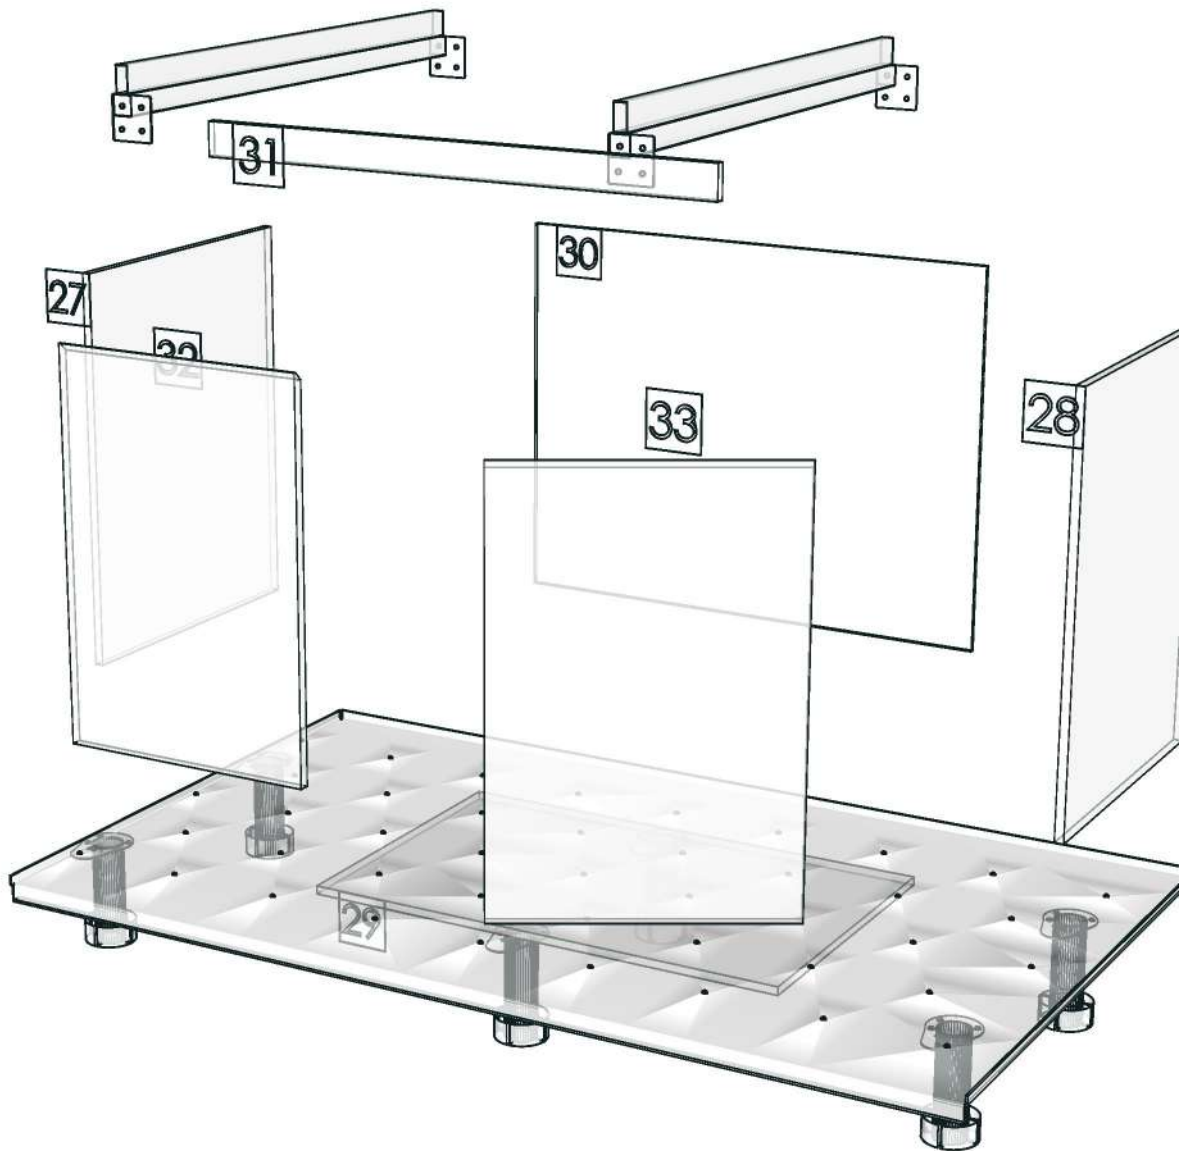

Model	-ADLER_DBS981I	Name	INDEX_C3D_KITCHENPAE
Creator	SUTTHI.P	Order	O002050
Reviewer		Date	01/11/2024
Approves