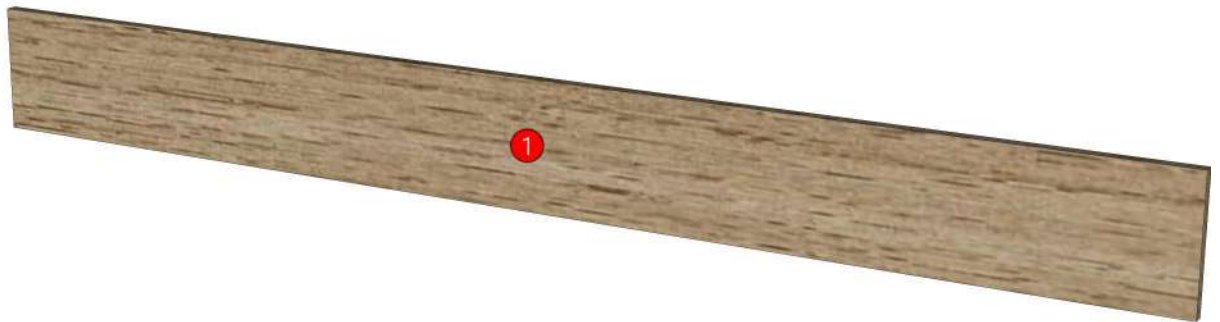

Model	ADLER_DPLT_981		
Creator	SUTTHI.P	Name	INDEX_C3D_KITCHENPAE
Reviewer		Order	O002129
Approves		Date	12/12/2024

ADLER_DPLT_981-981X9X100

Colour

05.67=ML.WHITE LAVA MARBLE#BT5 (SUPPER MATT)

05.66=ML.WOOD OAK#BT4 (MATT WOODGRIN)

20.07=ML.WHITE #VM1012 18/18(MATT)

Edge

01.380=1 ML.WHITE LAVA MARBLE BT5

01.369=1 WOOD OAK (BT4)

01.47=1 WHITE