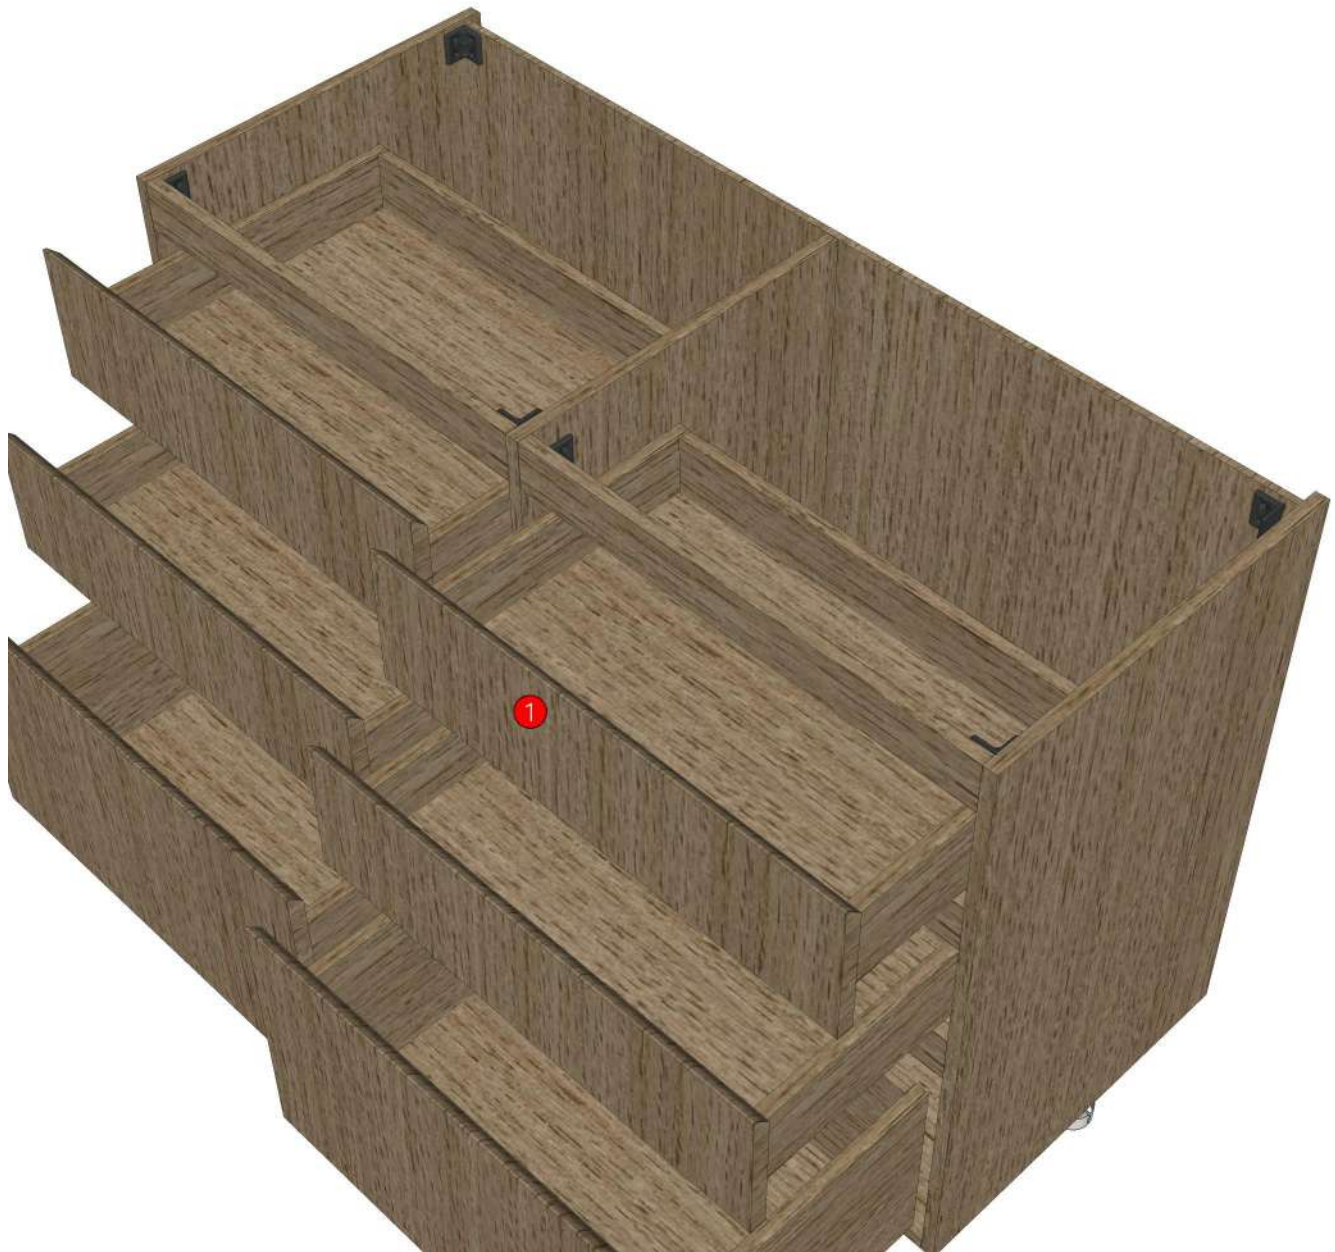

Model	ADLER_DBD1181LI	Name	INDEX_C3D_KITCHENPAE
Creator	SUTTHI.P	Order	O002051
Reviewer		Date	04/11/2024
Approves			

ADLER_DBD1181LI-1181X470X760

Colour

05.67=ML.WHITE LAVA MARBLE#BT5 (SUPPER MATT)
05.66=ML.WOOD OAK#BT4 (MATT WOODGRIN)
20.07=ML.WHITE #VM1012 18/18(MATT)

Edge

01.380=1 ML.WHITE LAVA MARBLE BT5
01.369=1 WOOD OAK (BT4)
01.47=1 WHITE

Model	-ADLER_DBD1181LI	Name	INDEX_C3D_KITCHENPAE
Creator	SUTTHI.P	Order	O002051
Reviewer		Date	04/11/2024
Approves			

Model	ADLER_DBS981I	Name	INDEX_C3D_KITCHENPAE
Creator	SUTTHI.P	Order	O002050
Reviewer		Date	01/11/2024
Approves			