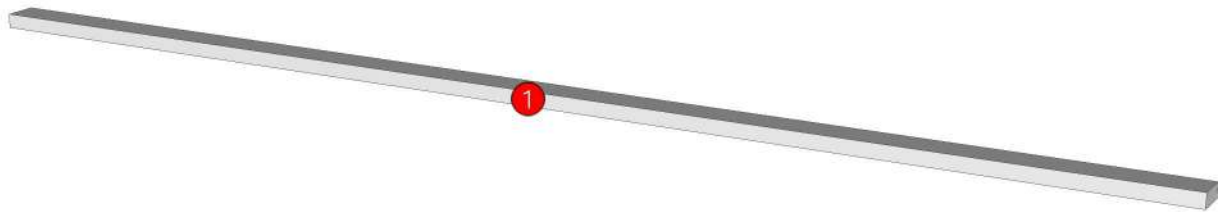

Model	ADLER_DUT_2200		
Creator	SUTTHI.P	Name	INDEX_C3D_KITCHENPAE
Reviewer		Order	O002116
Approves		Date	10/12/2024

ADLER_DUT_2200-2200X60X25

Colour

05.67=ML.WHITE LAVA MARBLE#BT5 (SUPPER MATT)

05.66=ML.WOOD OAK#BT4 (MATT WOODGRIN)

20.07=ML.WHITE #VM1012 18/18(MATT)

Edge

01.380=1 ML.WHITE LAVA MARBLE BT5

01.369=1 WOOD OAK (BT4)

01.47=1 WHITE