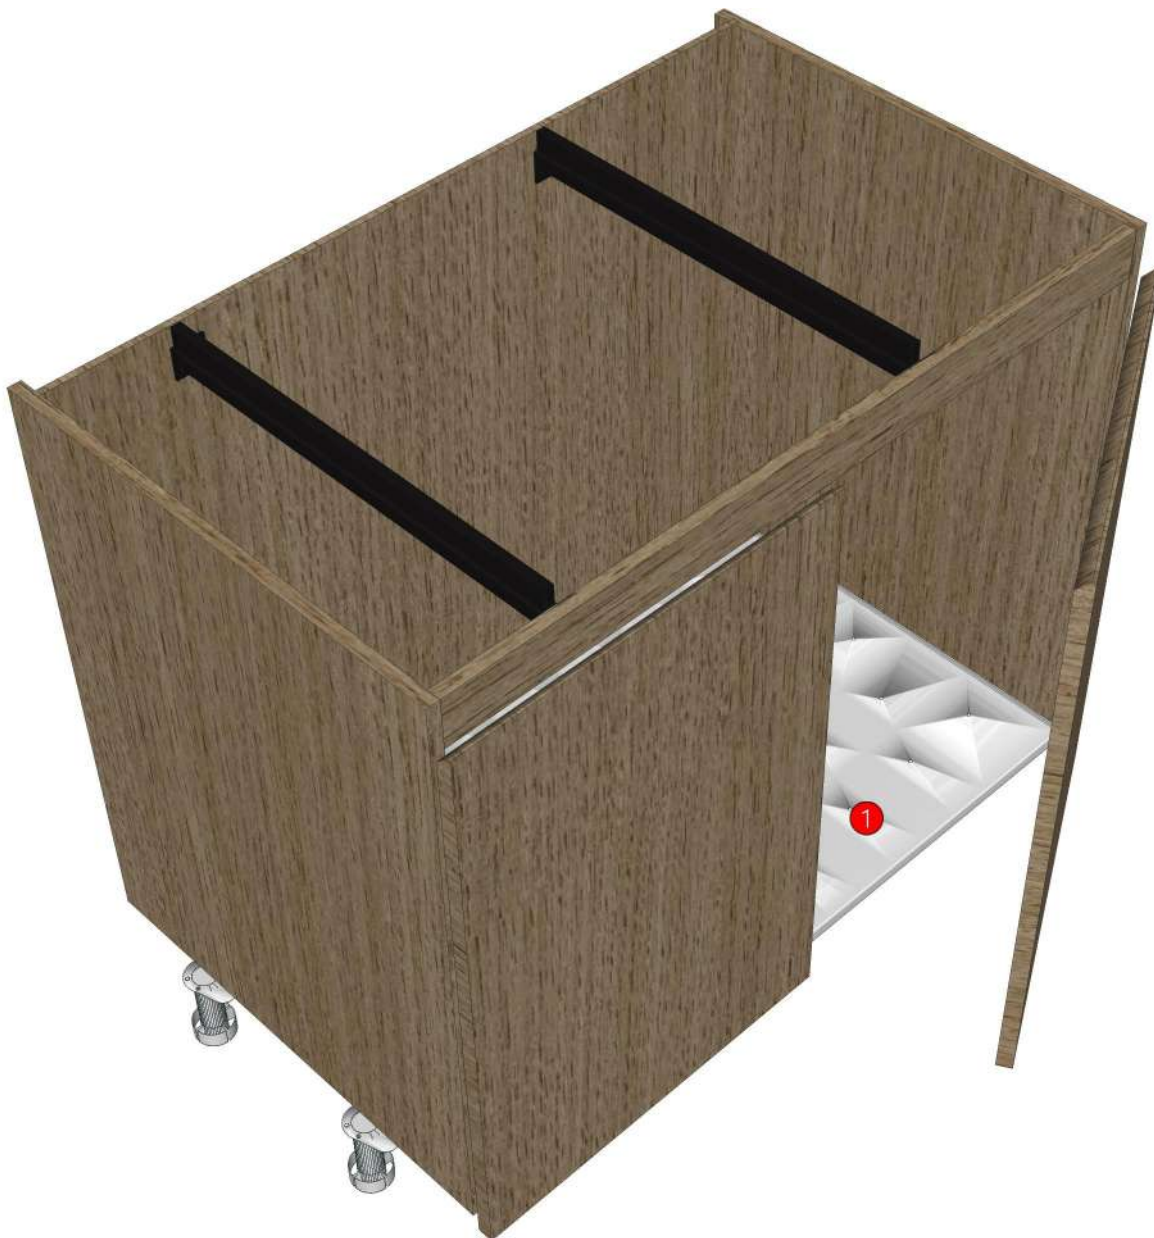

Model	ADLER_DBD1181LI	Name	INDEX_C3D_KITCHENPAE
Creator	SUTTHI.P	Order	O002051
Reviewer		Date	04/11/2024
Approves			

ADLER_DBD1181LI-1181X470X760

Colour

05.67=ML.WHITE LAVA MARBLE#BT5 (SUPPER MATT)
05.66=ML.WOOD OAK#BT4 (MATT WOODGRIN)
20.07=ML.WHITE #VM1012 18/18(MATT)

Edge

01.380=1 ML.WHITE LAVA MARBLE BT5
01.369=1 WOOD OAK (BT4)
01.47=1 WHITE

Model	-ADLER_DBD1181LI	Name	INDEX_C3D_KITCHENPAE
Creator	SUTTHI.P	Order	O002051
Reviewer		Date	04/11/2024
Approves			

Model	ADLER_DBS981I	Name	INDEX_C3D_KITCHENPAE
Creator	SUTTHI.P	Order	O002050
Reviewer		Date	01/11/2024
Approves			

ADLER_DBS981I-981X600X760

Colour

05.67=ML.WHITE LAVA MARBLE#BT5 (SUPPER MATT)
05.66=ML.WOOD OAK#BT4 (MATT WOODGRIN)
20.07=ML.WHITE #VM1012 18/18(MATT)

Edge

01.380=1 ML.WHITE LAVA MARBLE BT5
01.369=1 WOOD OAK (BT4)
01.47=1 WHITE