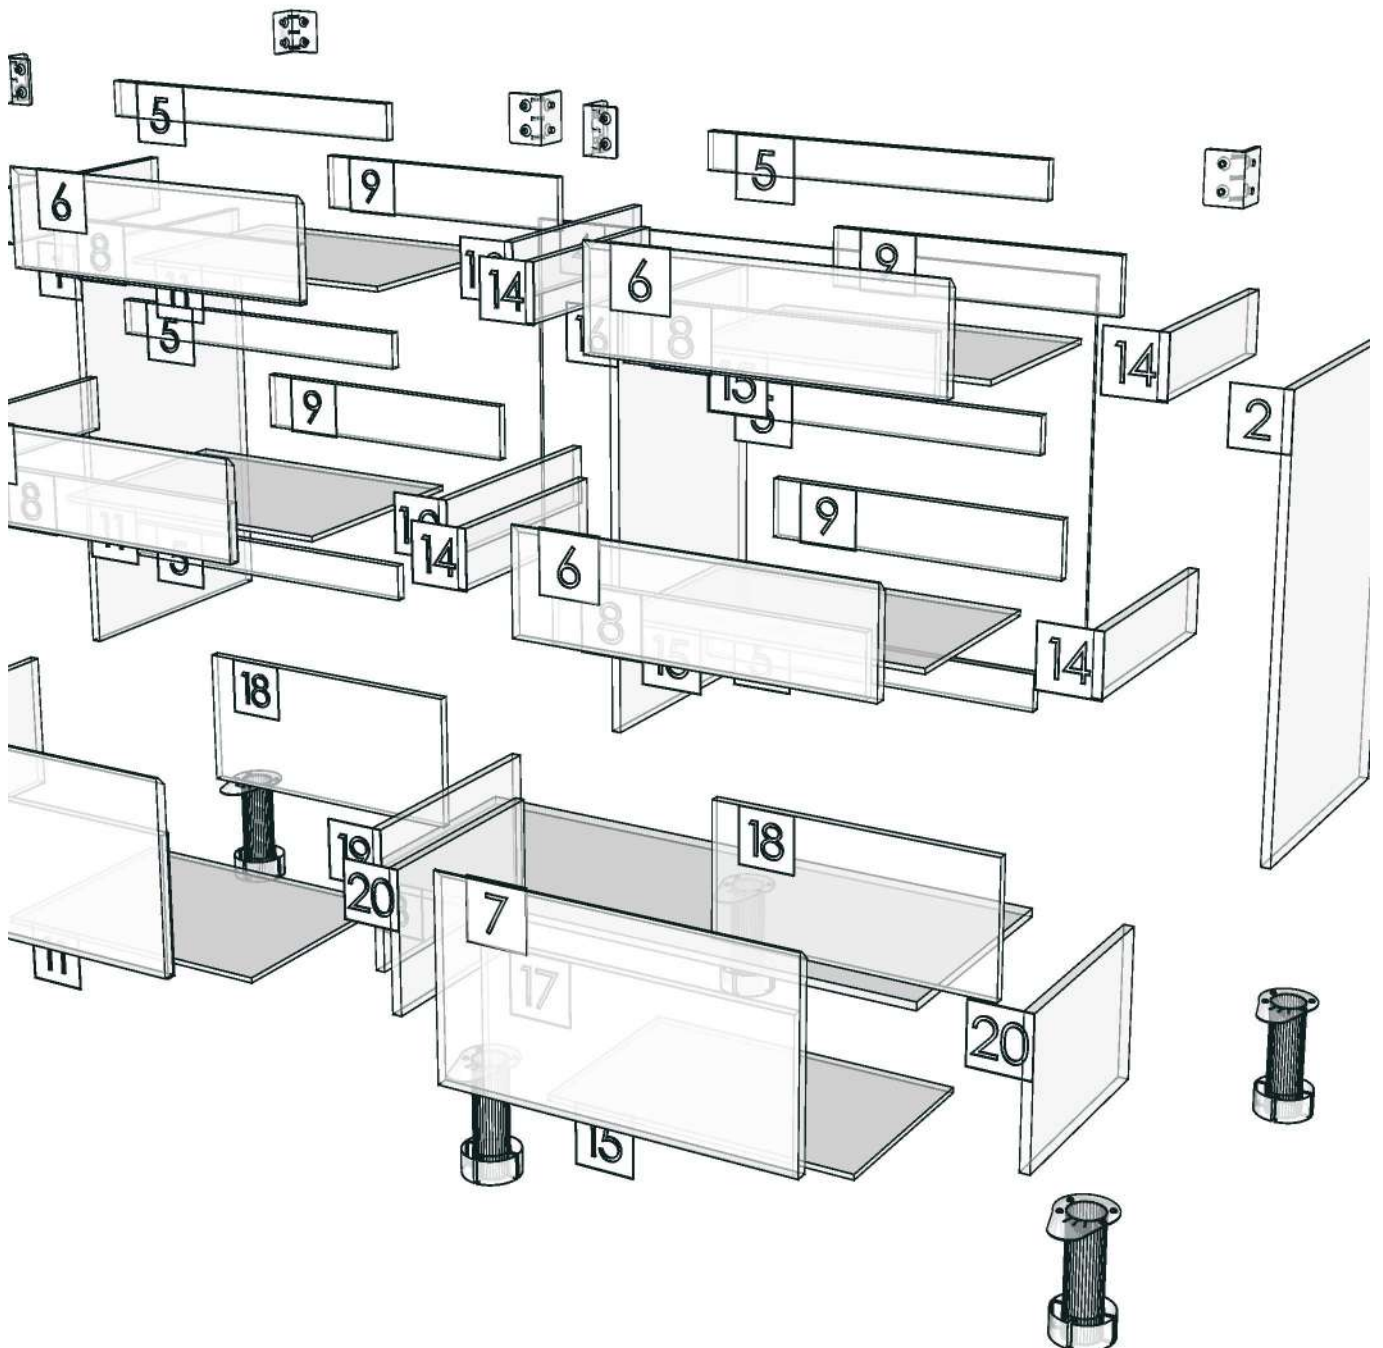

Model	-ADLER_DBD1181LI	Name	INDEX_C3D_KITCHENPAE
Creator	SUTTHI.P	Order	O002051
Reviewer		Date	04/11/2024
Approves