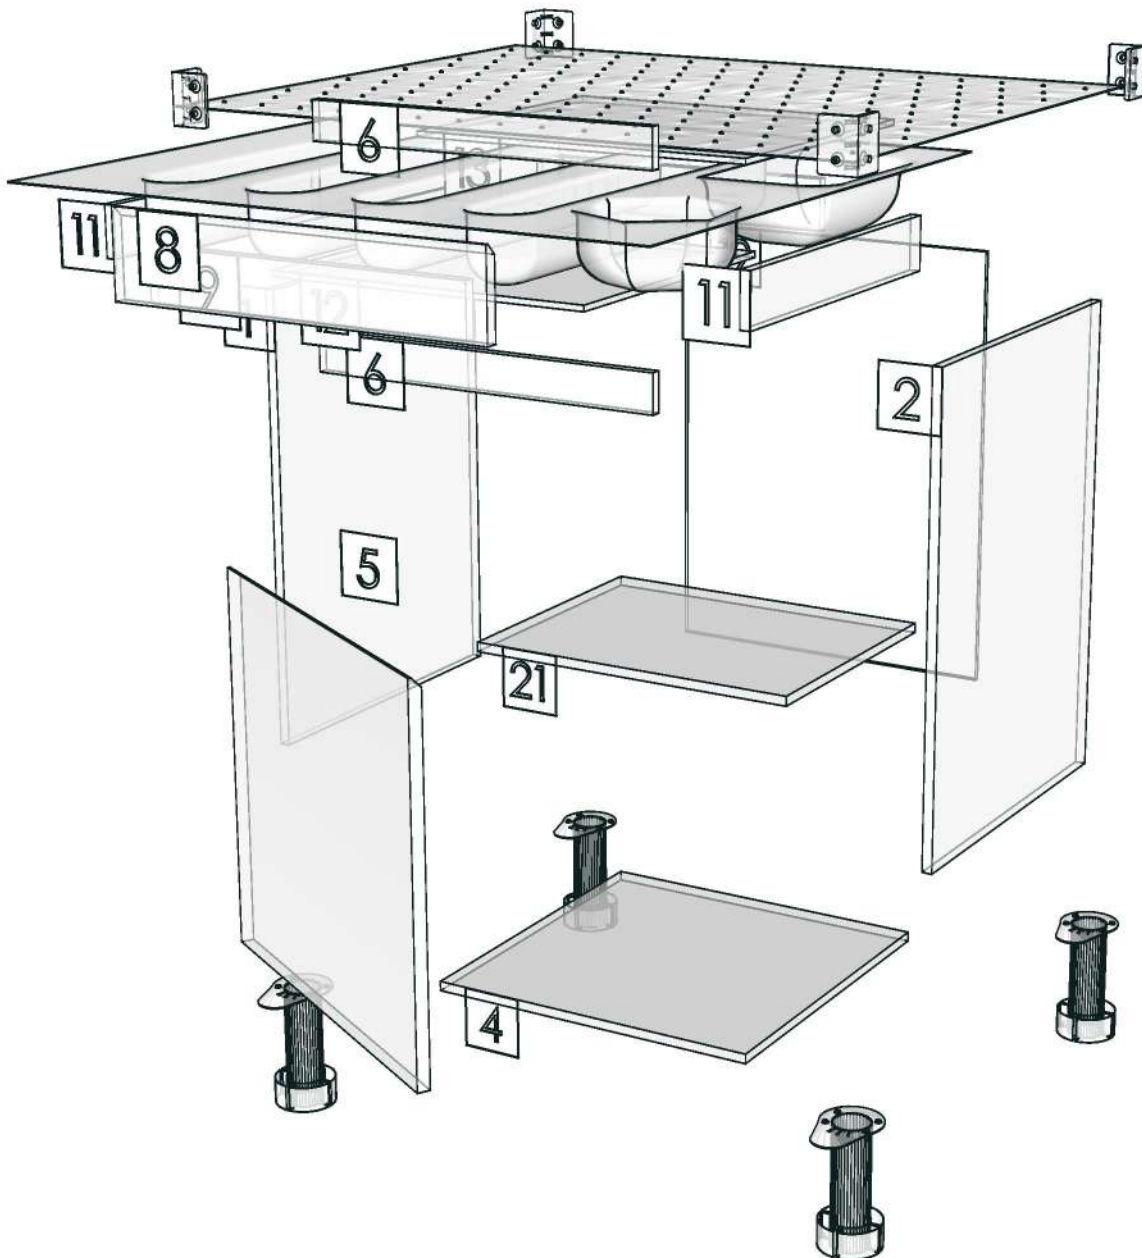

20.07=ML.WHITE #VM1012 18/18(MATT)

Edge

01.380=1 ML.WHITE LAVA MARBLE BT5

01.369=1 WOOD OAK (BT4)

01.47=1 WHITE

Model	-ADLER_DBH601L	Name	INDEX_C3D_KITCHENPAE
Creator	SUTTHI.P	Order	O002100
Reviewer		Date	09/12/2024
Approves			