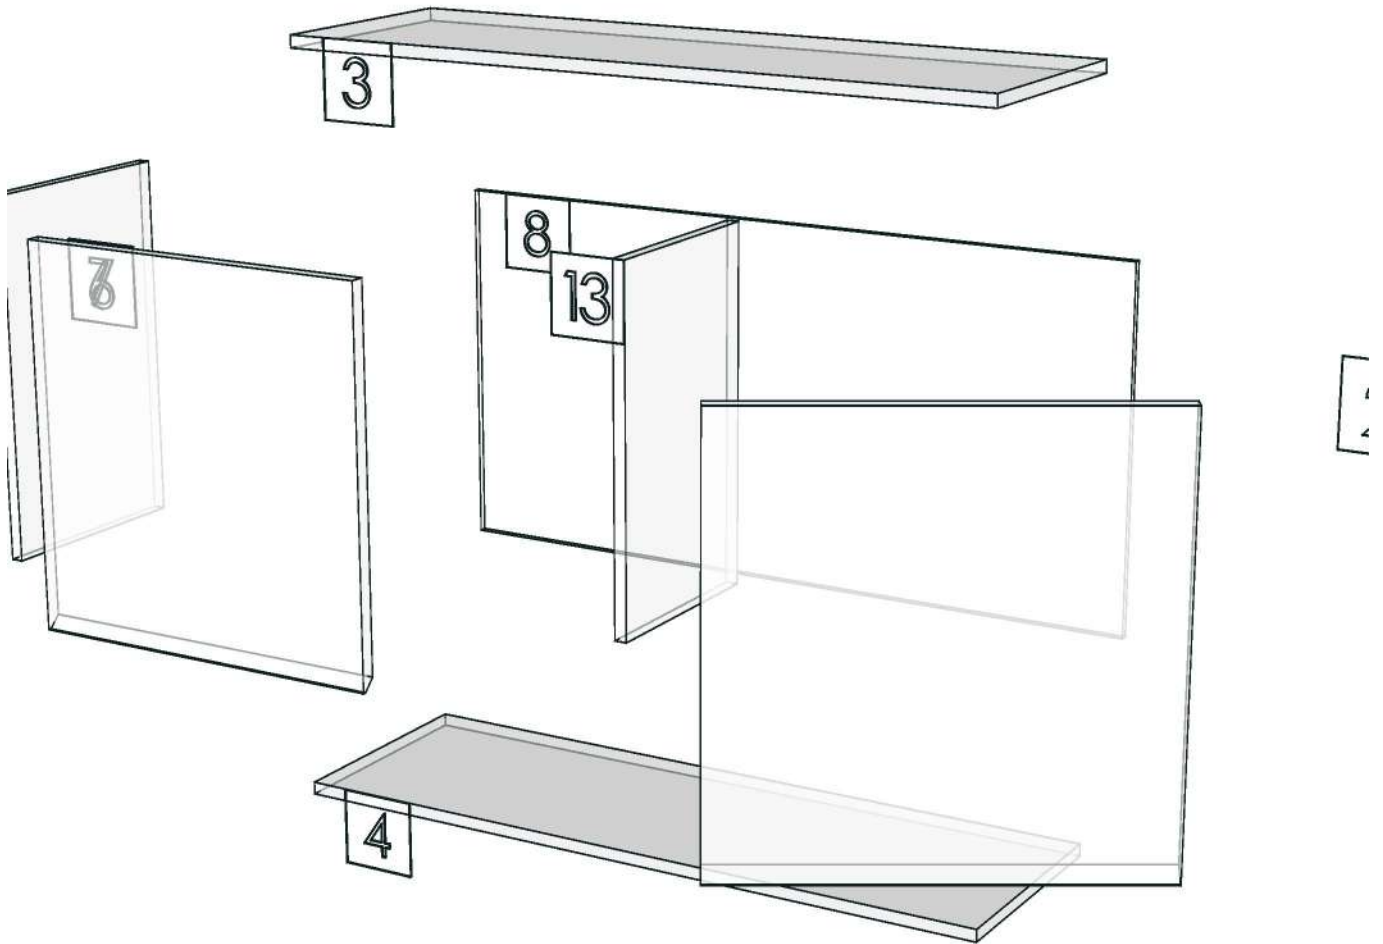

Model	-ADLER_DW975		
Creator	SUTTHI.P	Name	INDEX_C3D_KITCHENPAE
Reviewer		Order	O002099
Approves		Date	06/12/2024