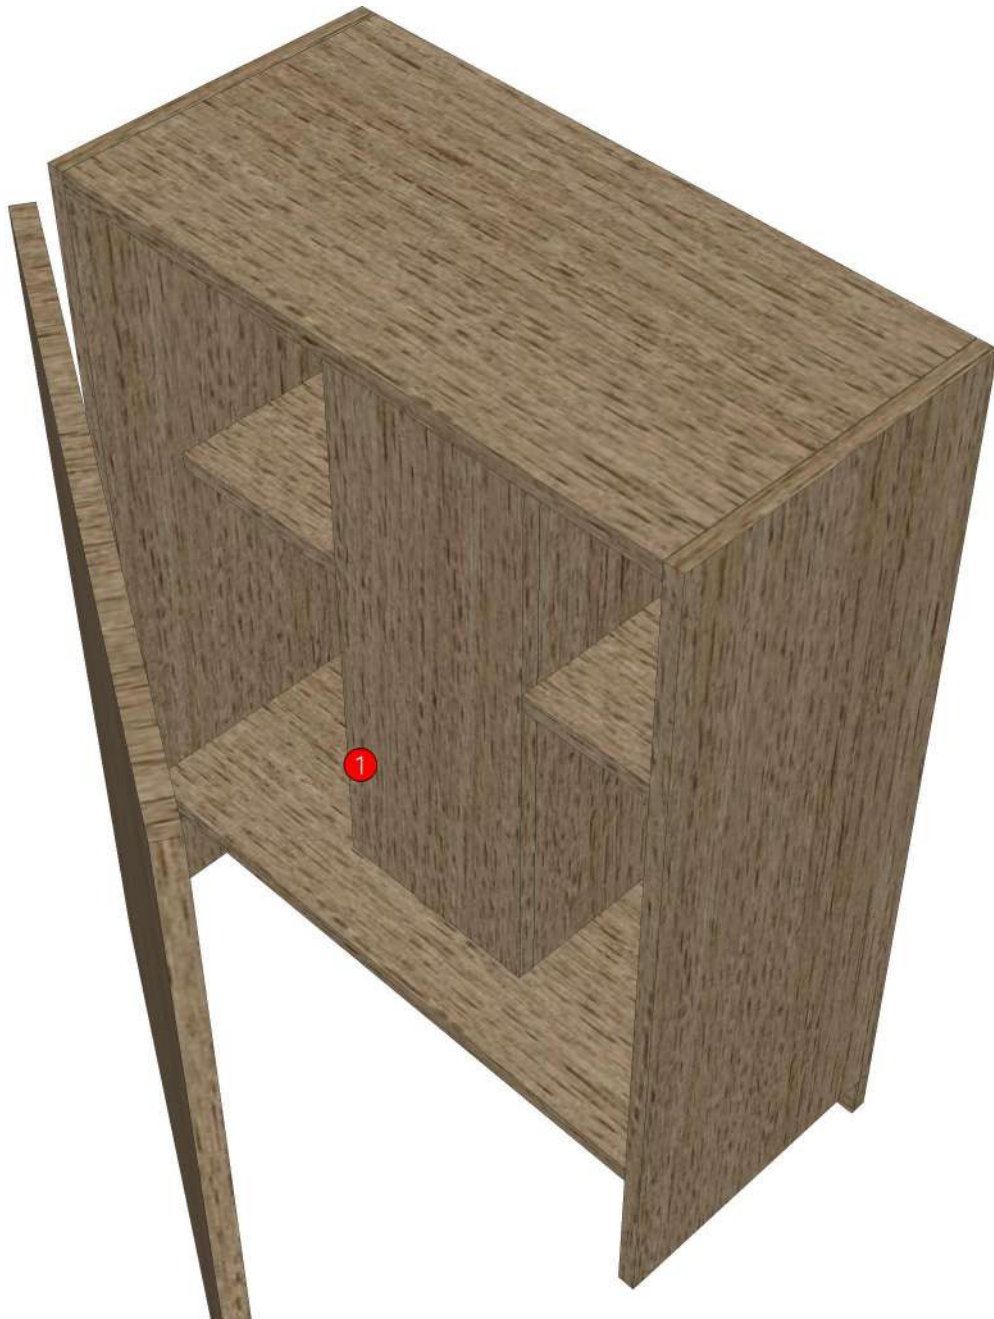

ADLER_DL60HL-600X300X785

Colour

05.67=ML.WHITE LAVA MARBLE#BT5 (SUPPER MATT)
05.66=ML.WOOD OAK#BT4 (MATT WOODGRIN)
20.07=ML.WHITE #VM1012 18/18(MATT)

Edge

01.380=1 ML.WHITE LAVA MARBLE BT5
01.369=1 WOOD OAK (BT4)
01.47=1 WHITE