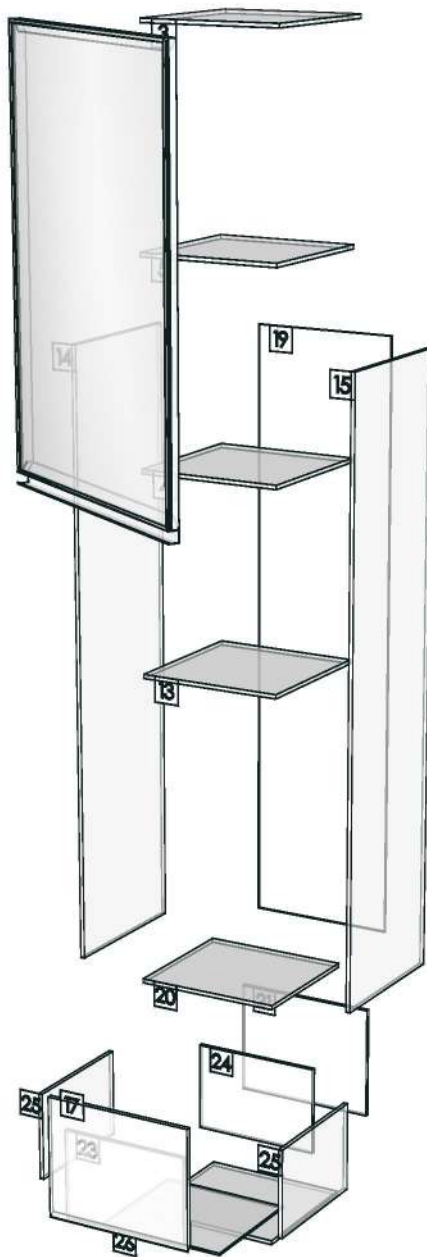

Model	-ADLER_DT60LS		
Creator	SUTTHI.P	Name	INDEX_C3D_KITCHENPAE
Reviewer		Order	O002111
Approves		Date	10/12/2024