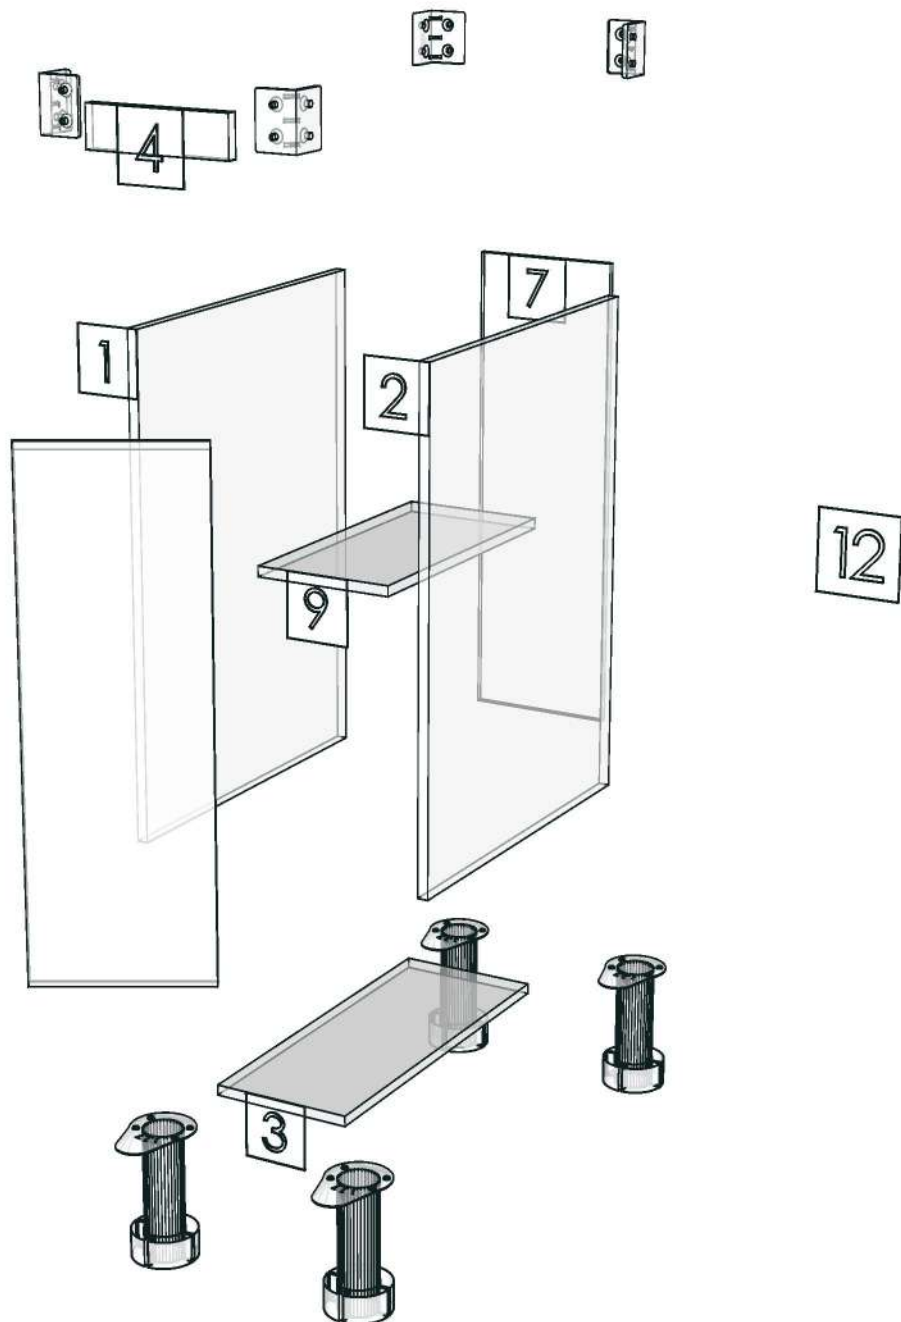

Model	-ADLER_DB25R		
Creator	SUTTHI.P	Name	INDEX_C3D_KITCHENPAE
Reviewer		Order	O002057
Approves		Date	04/11/2024