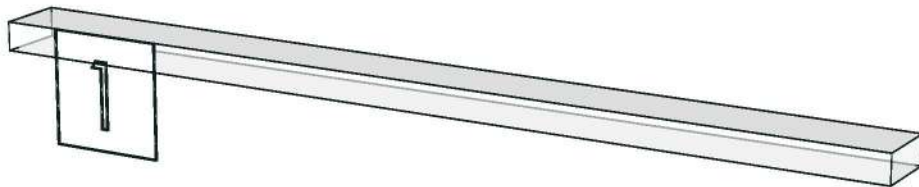

Model	-ADLER_DUT_800		
Creator	SUTTHI.P	Name	INDEX_C3D_KITCHENPAE
Reviewer		Order	O002120
Approves		Date	11/12/2024