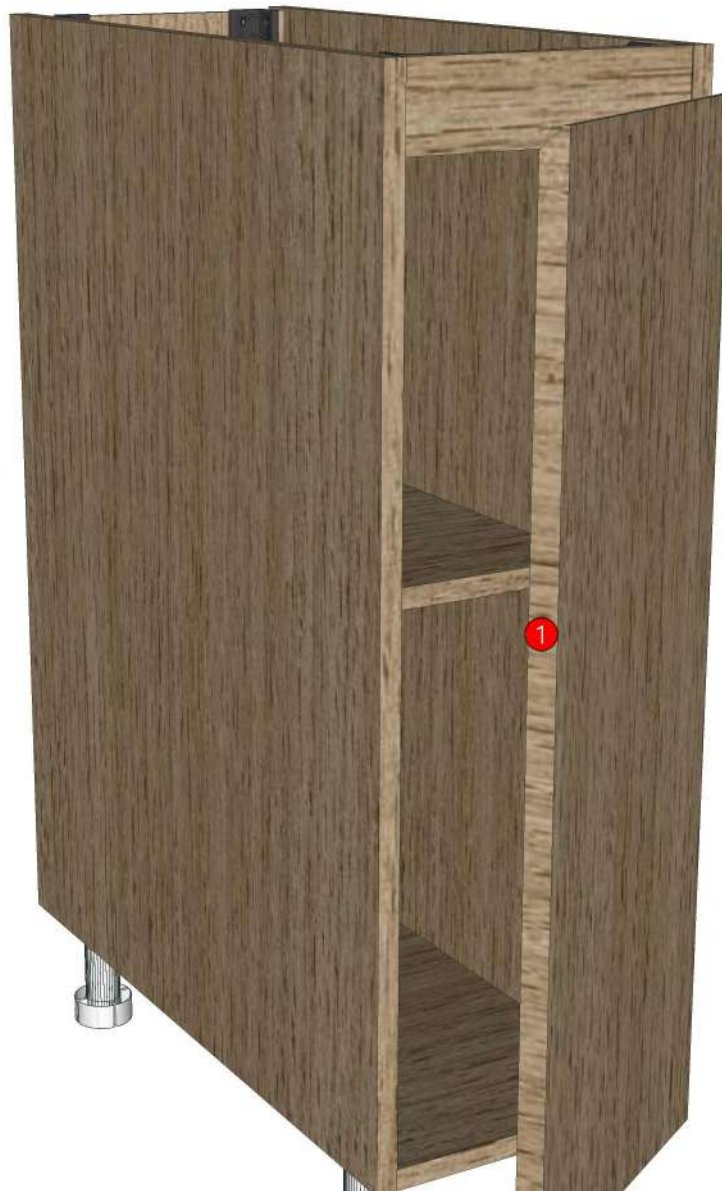

Model	ADLER_DB25R	Name	INDEX_C3D_KITCHENPAE
Creator	SUTTHI.P	Order	O002057
Reviewer		Date	04/11/2024
Approves			

ADLER_DB25R-250X570X760

Colour

05.67=ML.WHITE LAVA MARBLE#BT5 (SUPPER MATT)
05.66=ML.WOOD OAK#BT4 (MATT WOODGRIN)
20.07=ML.WHITE #VM1012 18/18(MATT)

Edge

01.380=1 ML.WHITE LAVA MARBLE BT5
01.369=1 WOOD OAK (BT4)
01.47=1 WHITE