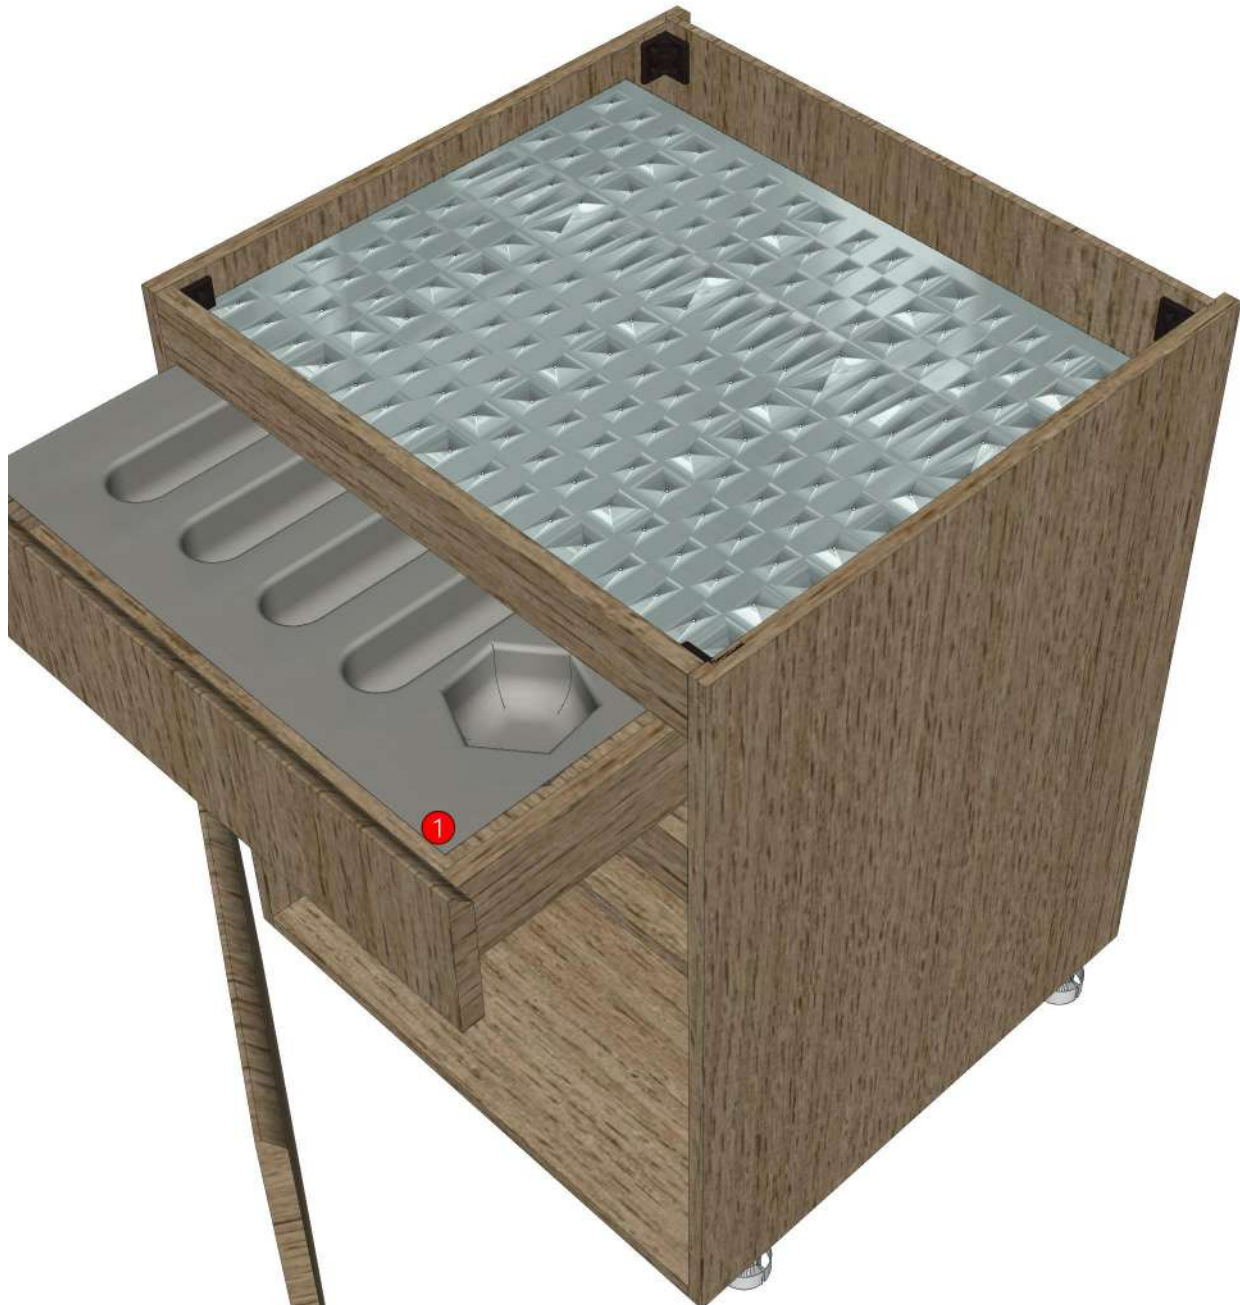

Model	ADLER_DBH601L	Name	INDEX_C3D_KITCHENPAE
Creator	SUTTHI.P	Order	O002100
Reviewer		Date	09/12/2024
Approves			

ADLER_DBH601L-600X570X760

Colour

05.67=ML.WHITE LAVA MARBLE#BT5 (SUPPER MATT)

05.66=ML.WOOD OAK#BT4 (MATT WOODGRIN)

20.07=ML.WHITE #VM1012 18/18(MATT)

Edge

01.380=1 ML.WHITE LAVA MARBLE BT5

01.369=1 WOOD OAK (BT4)

01.47=1 WHITE