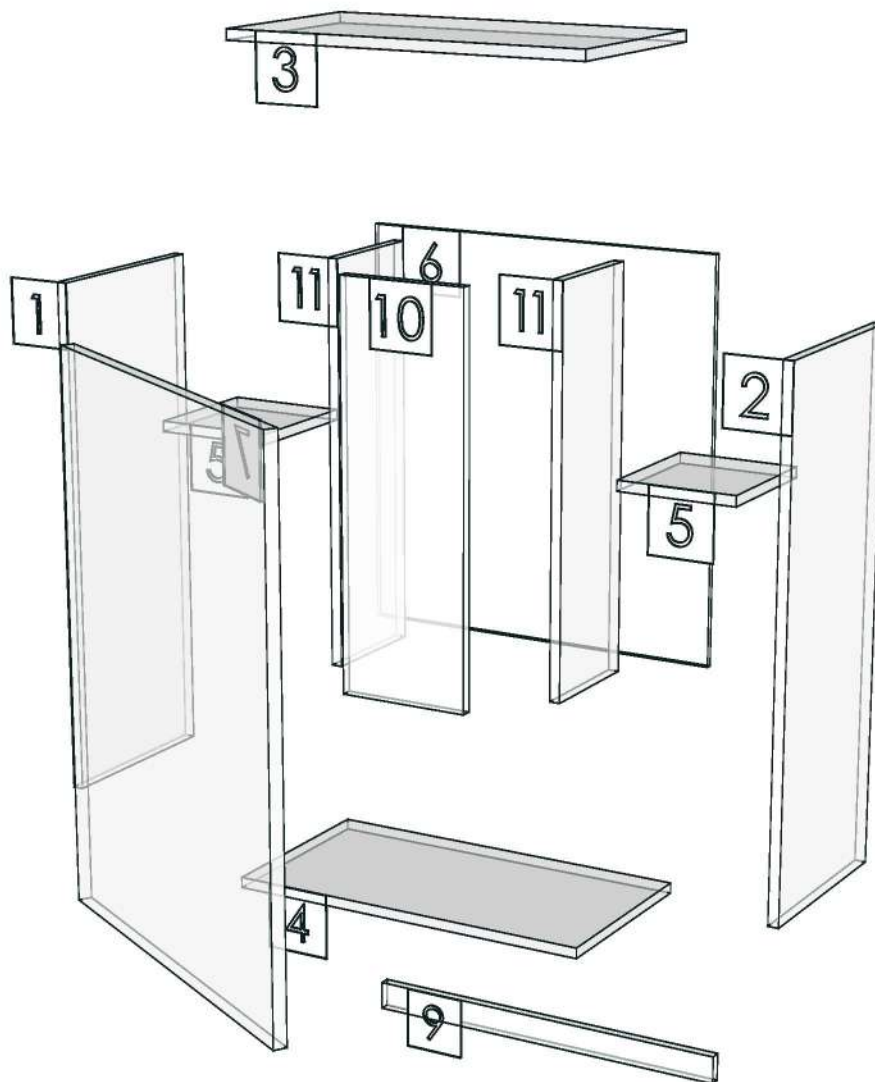

Model	-ADLER_DL60HL		
Creator	SUTTHI.P	Name	INDEX_C3D_KITCHENPAE
Reviewer		Order	0002106
Approves		Date	09/12/2024