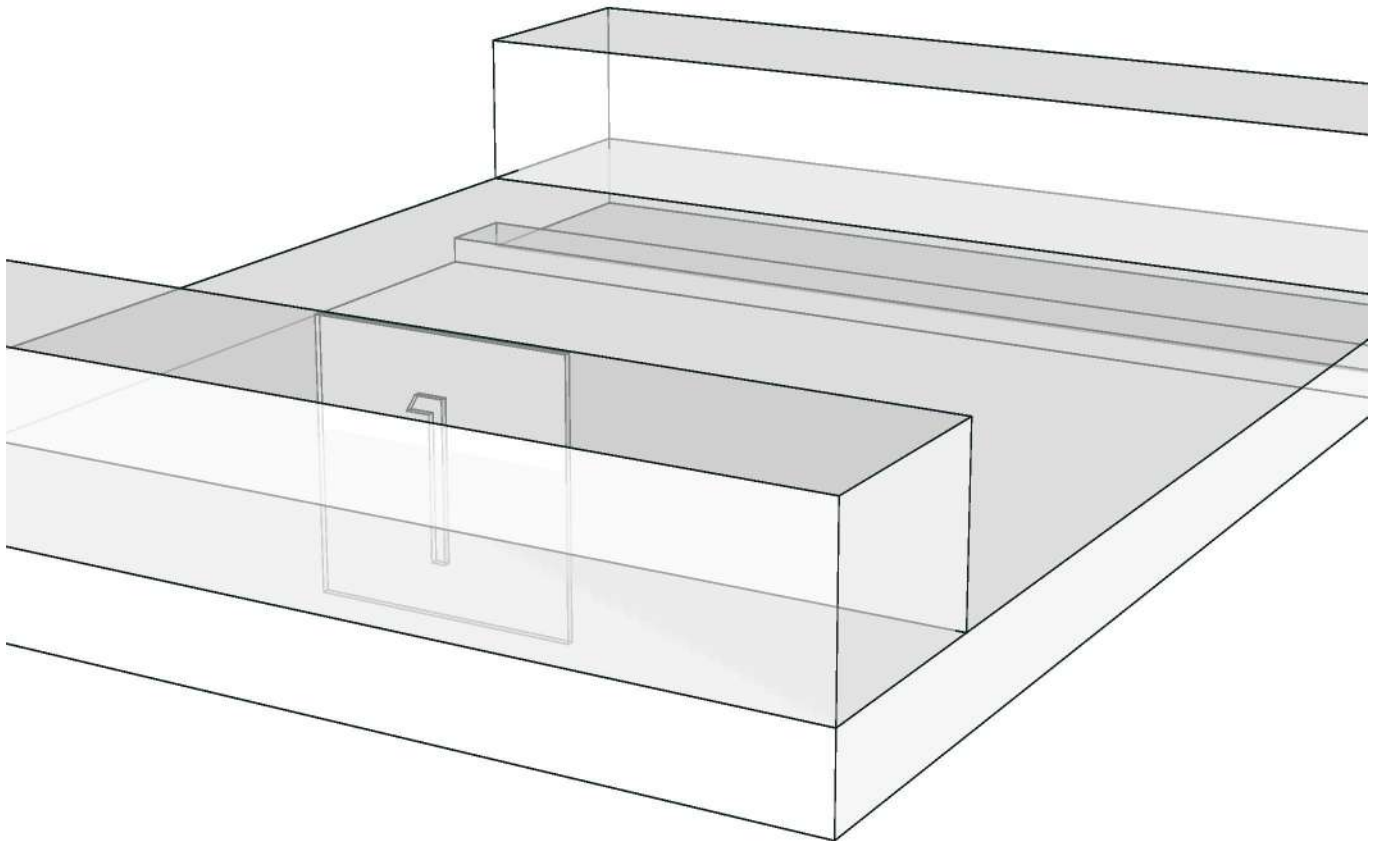

Model	-ADLER_LED_217R		
Creator	SUTTHI.P	Name	INDEX_C3D_KITCHENPAE
Reviewer		Order	O002103
Approves		Date	09/12/2024