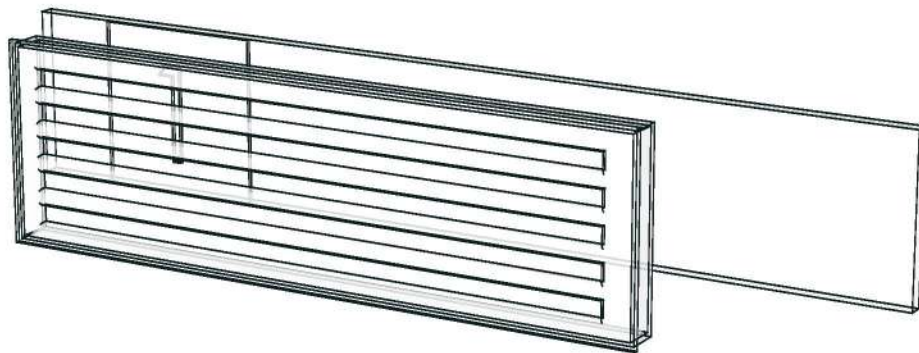

Model	-ADLER_DPLT_567G		
Creator	SUTTHI.P	Name	INDEX_C3D_KITCHENPAE
Reviewer		Order	O002125
Approves		Date	12/12/2024