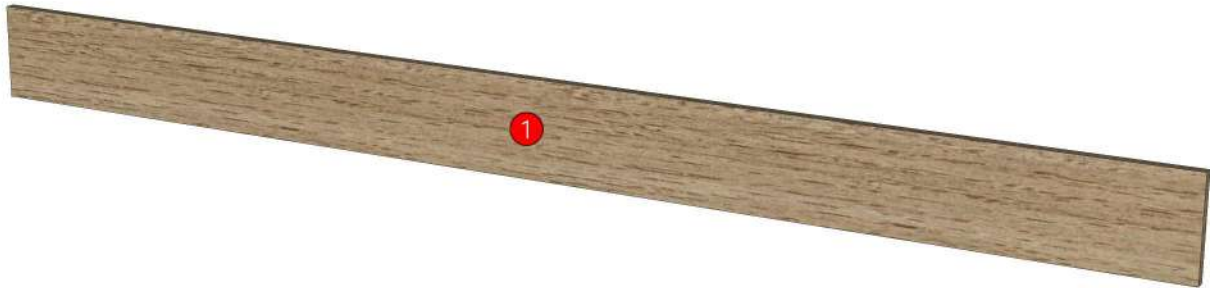

Model	ADLER_DFCL_1950		
Creator	SUTTHI.P	Name	INDEX_C3D_KITCHENPAE
Reviewer		Order	O002134
Approves		Date	12/12/2024

ADLER_DFCL_1950-1950X16X150

Colour

05.67=ML.WHITE LAVA MARBLE#BT5 (SUPPER MATT)
05.66=ML.WOOD OAK#BT4 (MATT WOODGRIN)
20.07=ML.WHITE #VM1012 18/18(MATT)

Edge

01.380=1 ML.WHITE LAVA MARBLE BT5
01.369=1 WOOD OAK (BT4)
01.47=1 WHITE