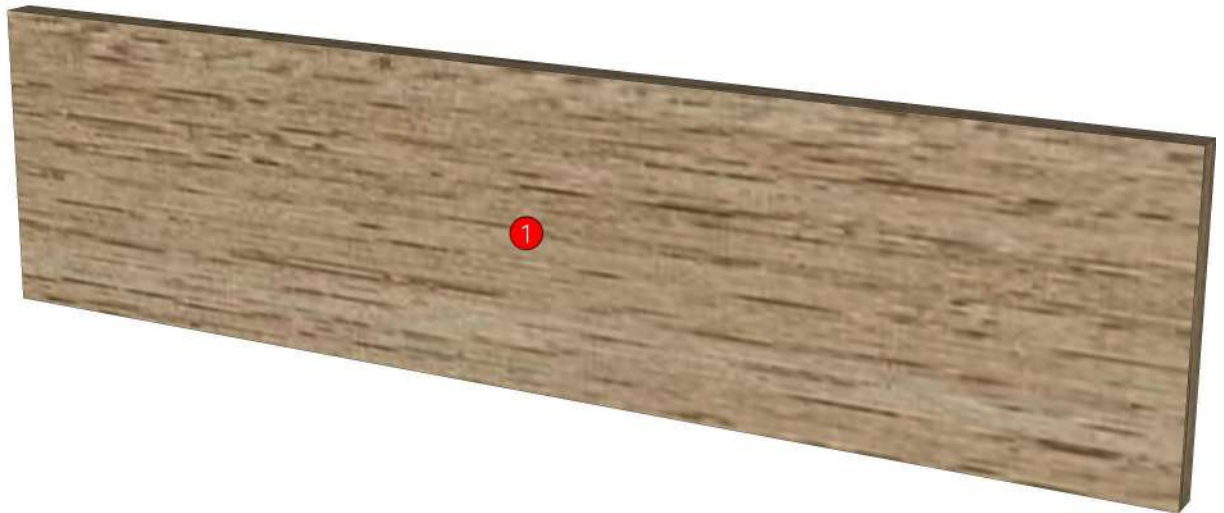

Model	ADLER_DFCL_600		
Creator	SUTTHI.P	Name	INDEX_C3D_KITCHENPAE
Reviewer		Order	0002137
Approves		Date	12/12/2024

ADLER_DFCL_600-600X16X150

Colour

05.67=ML.WHITE LAVA MARBLE#BT5 (SUPPER MATT)

05.66=ML.WOOD OAK#BT4 (MATT WOODGRIN)

20.07=ML.WHITE #VM1012 18/18(MATT)

Edge

01.380=1 ML.WHITE LAVA MARBLE BT5

01.369=1 WOOD OAK (BT4)

01.47=1 WHITE