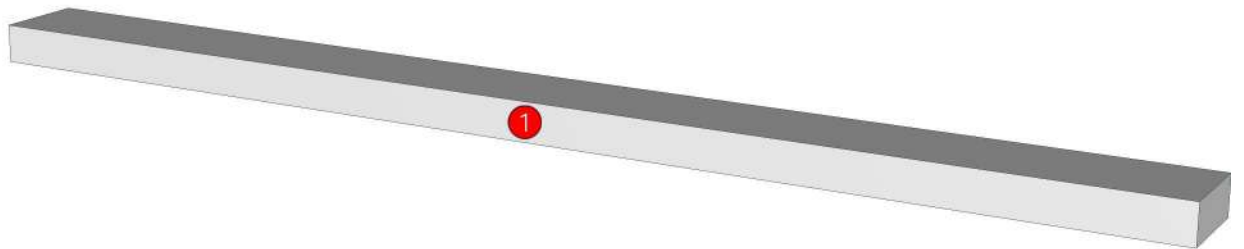

Model	ADLER_DUT_800		
Creator	SUTTHI.P	Name	INDEX_C3D_KITCHENPAE
Reviewer		Order	O002120
Approves		Date	11/12/2024

ADLER_DUT_800-800X60X25

Colour

05.67=ML.WHITE LAVA MARBLE#BT5 (SUPPER MATT)
05.66=ML.WOOD OAK#BT4 (MATT WOODGRIN)
20.07=ML.WHITE #VM1012 18/18(MATT)

Edge

01.380=1 ML.WHITE LAVA MARBLE BT5
01.369=1 WOOD OAK (BT4)
01.47=1 WHITE