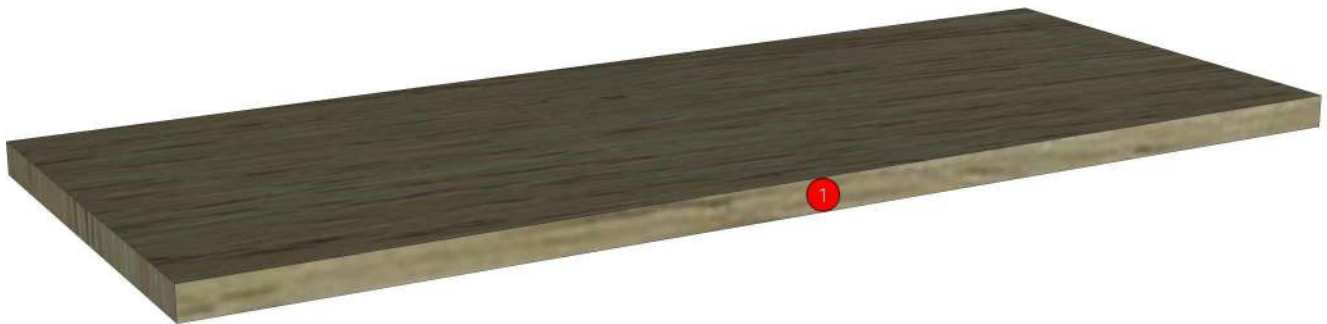

K104R-160149361