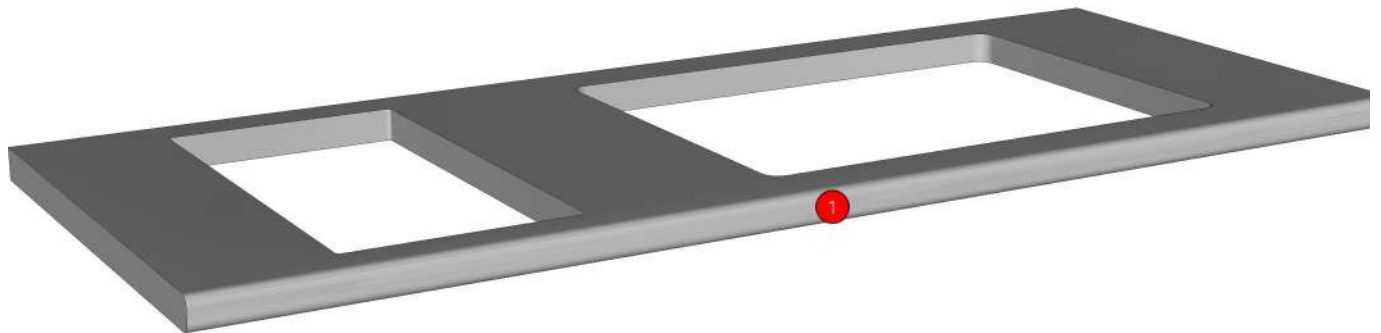

30.01=ML WHITE VM1012 18/18 (WET PROTECT)

30.02=NO SURFACE DAMP PROOF WOOD 18/18 (WET PROTECT)

Edge

04.01=0.8 HPL

K104R-160149361

Model	1PLUS_CRM_TOP_104R		
Creator	CHALEAMPHON	.BCP Name	INDEX_C3D_KITCHEN2
Reviewer		Order	H001484
Approves		Date	23/01/2025

No.	Article No.	Description	Mat	Dimension	Cutting Size	Typeology	Skin
0	1PLUS_CRM_TOP_104R			1402x38x600			
	1PLUS_CRM_TOP_104R-01A	TOP ASSEMBLE COMPLETED	PB-ST	38x600x1402	38X600X1401.2;L0:W1	182000_STR=04.26_EDG=HPL-.8	2
	1PLUS_CRM_TOP_104R-01AA	TOP	PB-ST	18x600x1412	18X600X1412;NO EDGE	182001_STR=04.10_EDG=-	1
	1PLUS_CRM_TOP_104R-01AB	DOUBLE TOP	PB-ST	18x50x1412	18X50X1412;NO EDGE	182002_STR=30.02_EDG=-	
	1PLUS_CRM_TOP_104R-01B	DOUBLE FRONT BACK	PB-ST	18x50x1192	18X50X1192;NO EDGE	182003_STR=30.01_EDG=-	2
	1PLUS_CRM_TOP_104R-01B	DOUBLE FRONT BACK	PB-ST	18x50x1192	18X50X1192;NO EDGE	182004_STR=30.01_EDG=-	2
	1PLUS_CRM_TOP_104R-01C	DOUBLE LIFE RIGHT	PB-ST	18x110x550	18X110X550;NO EDGE	185001_STR=30.01_EDG=-	2
	1PLUS_CRM_TOP_104R-01C	DOUBLE LIFE RIGHT	PB-ST	18x110x550	18X110X550;NO EDGE	185000_STR=30.01_EDG=-	2