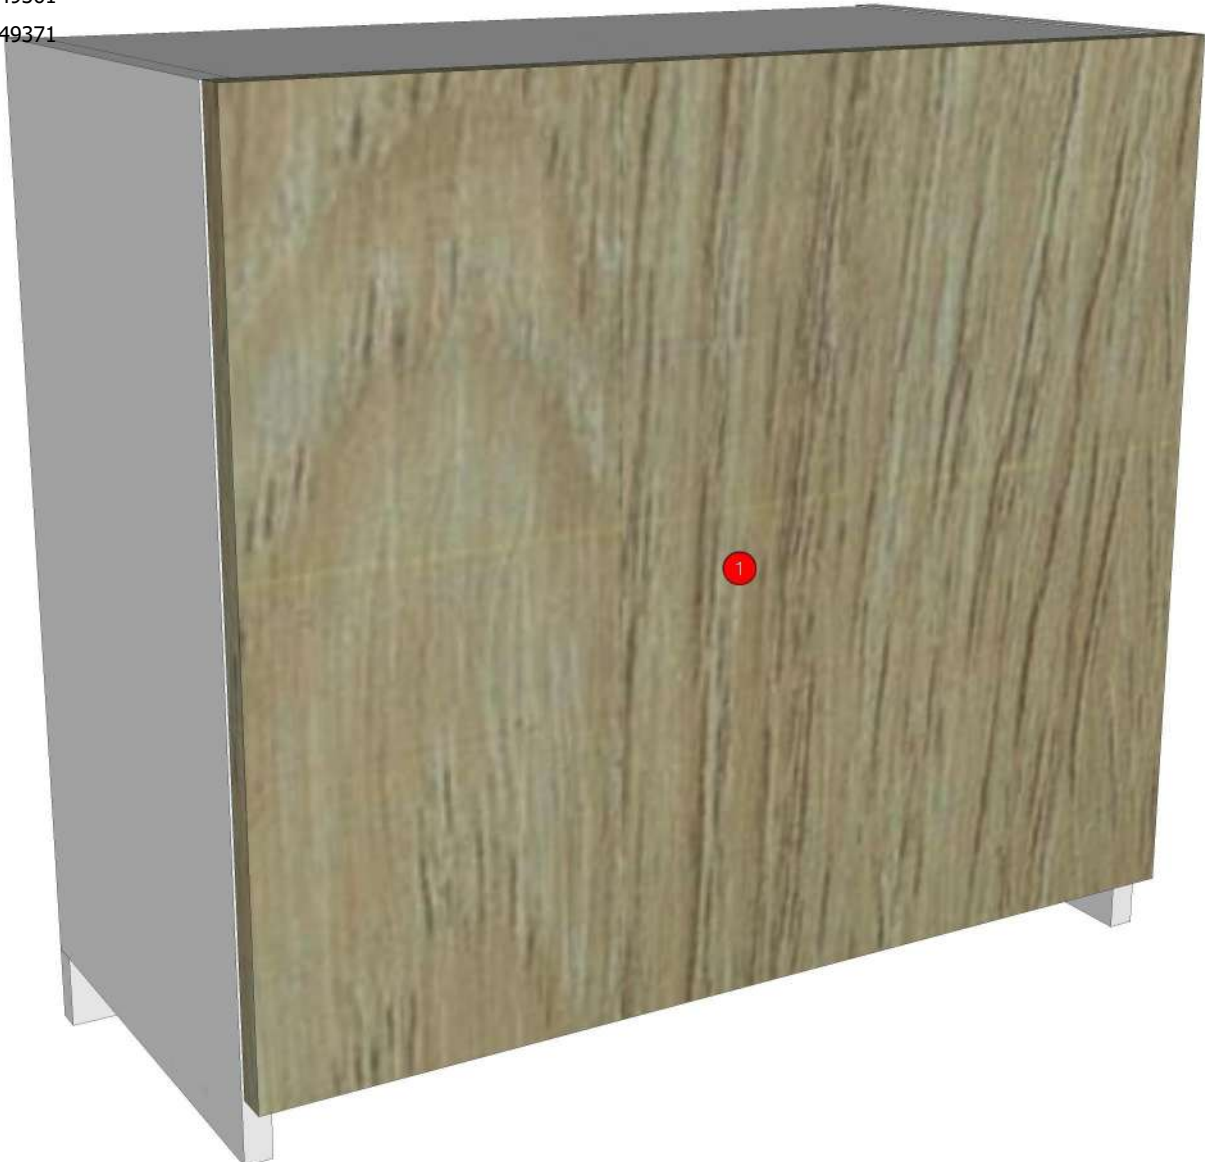

K100R-160146703
K101R-160149330
K102R-160149340
K103R-160149351
K104R-160149361
K105R-160149371