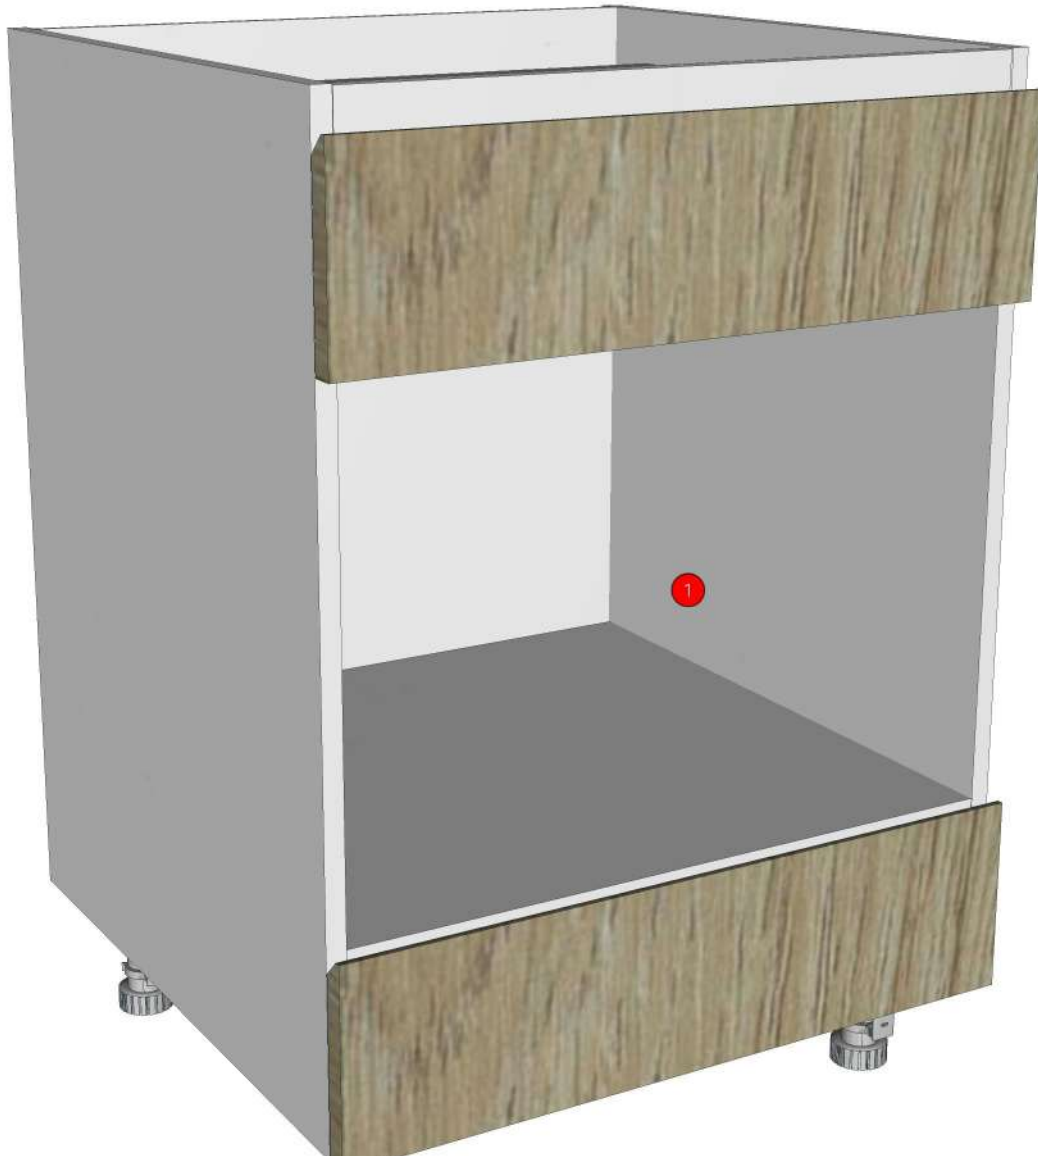

- K100R-160146703
- K101R-160149330
- K102R-160149340
- K103R-160149351
- K104R-160149361
- K105R-160149371