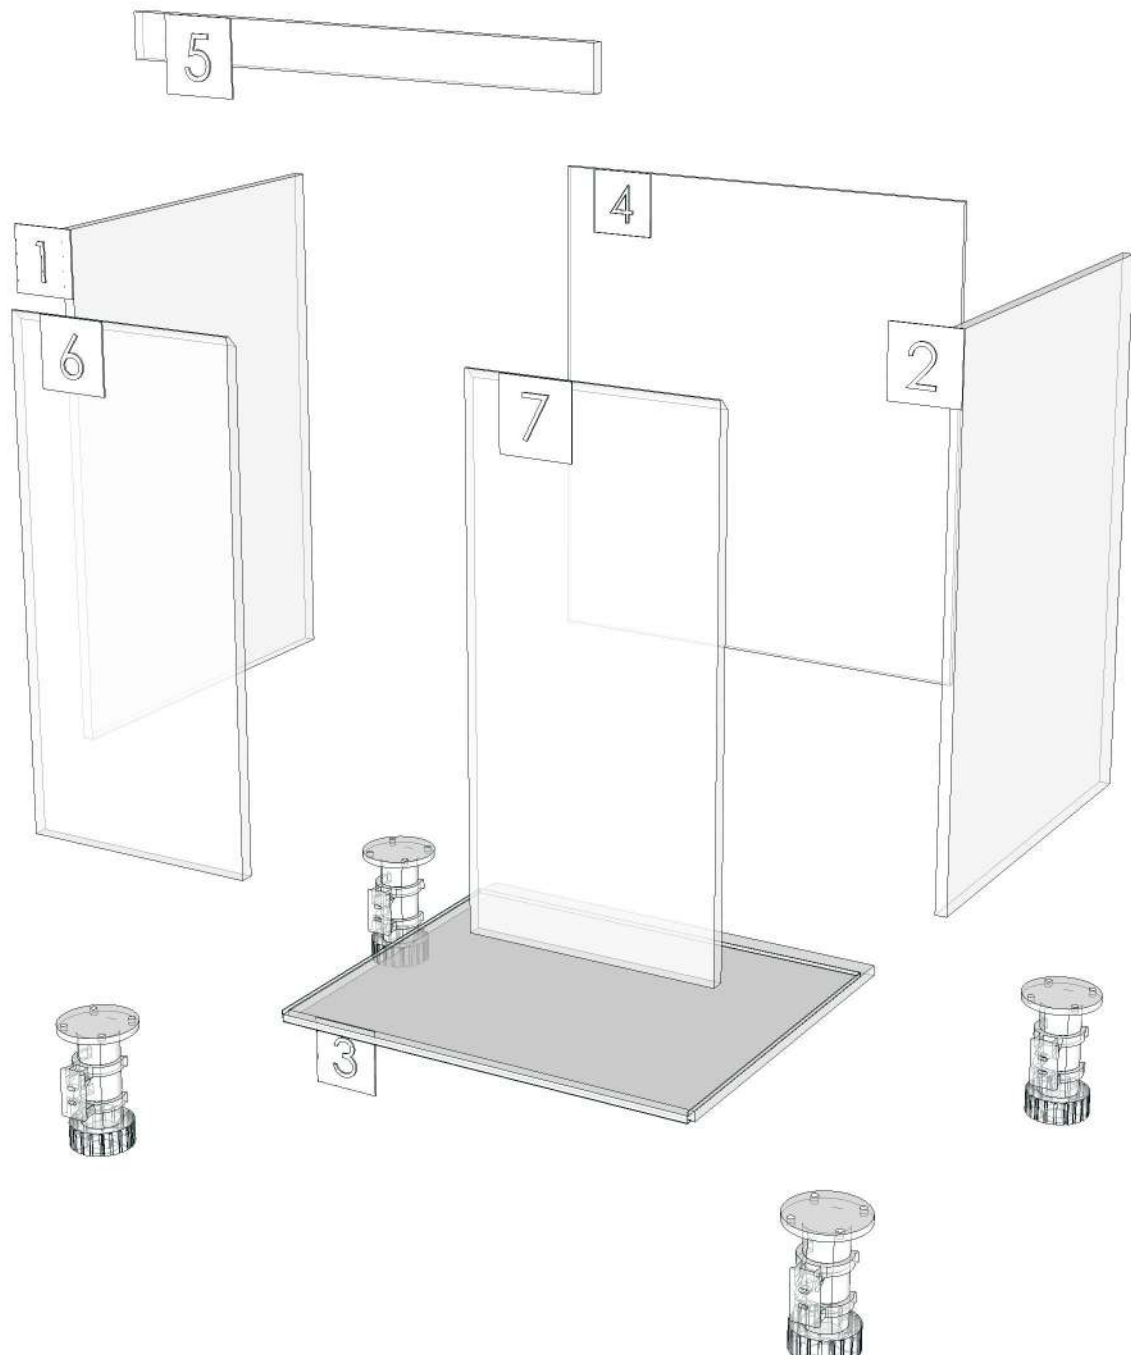

Model	-1PLUS_CRM		
Creator	CHALEAMPHON	.BCP Name	INDEX_C3D_KITCHEN2
Reviewer		Order	H001462
Approves		Date	17/01/2025