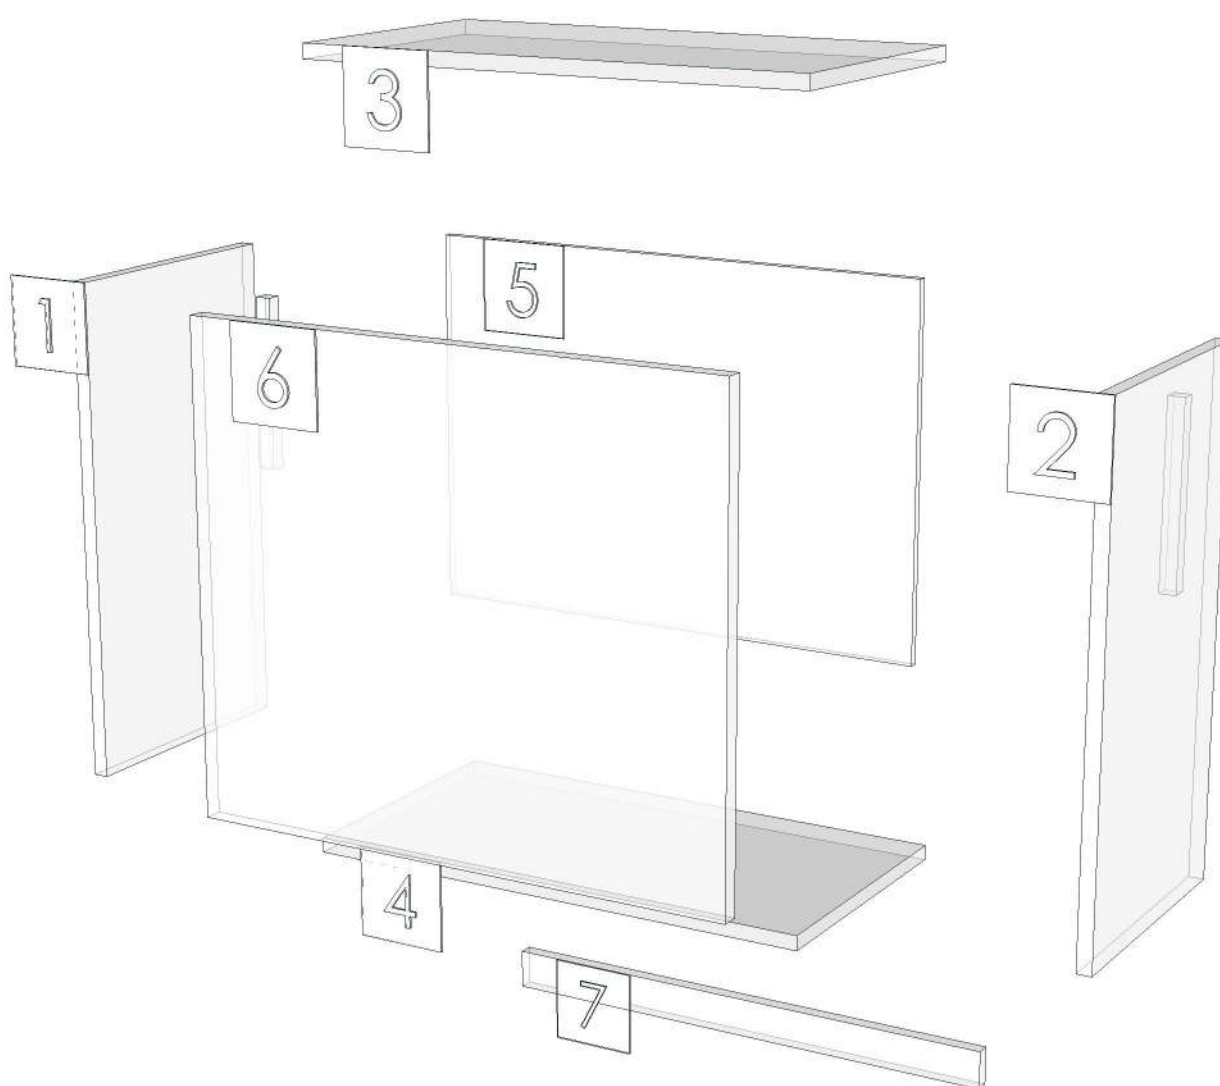

Model	1PLUS_CRM_DPLT_1400		
Creator	CHALEAMPON	.BCP Name	INDEX_C3D_KITCHEN2
Reviewer		Order	H001477
Approves		Date	17/01/2025

1PLUS_CRM_DPLT_1400-1400X12X100

Colour

Edge

-

-

K103R-160149351

K104R-160149361