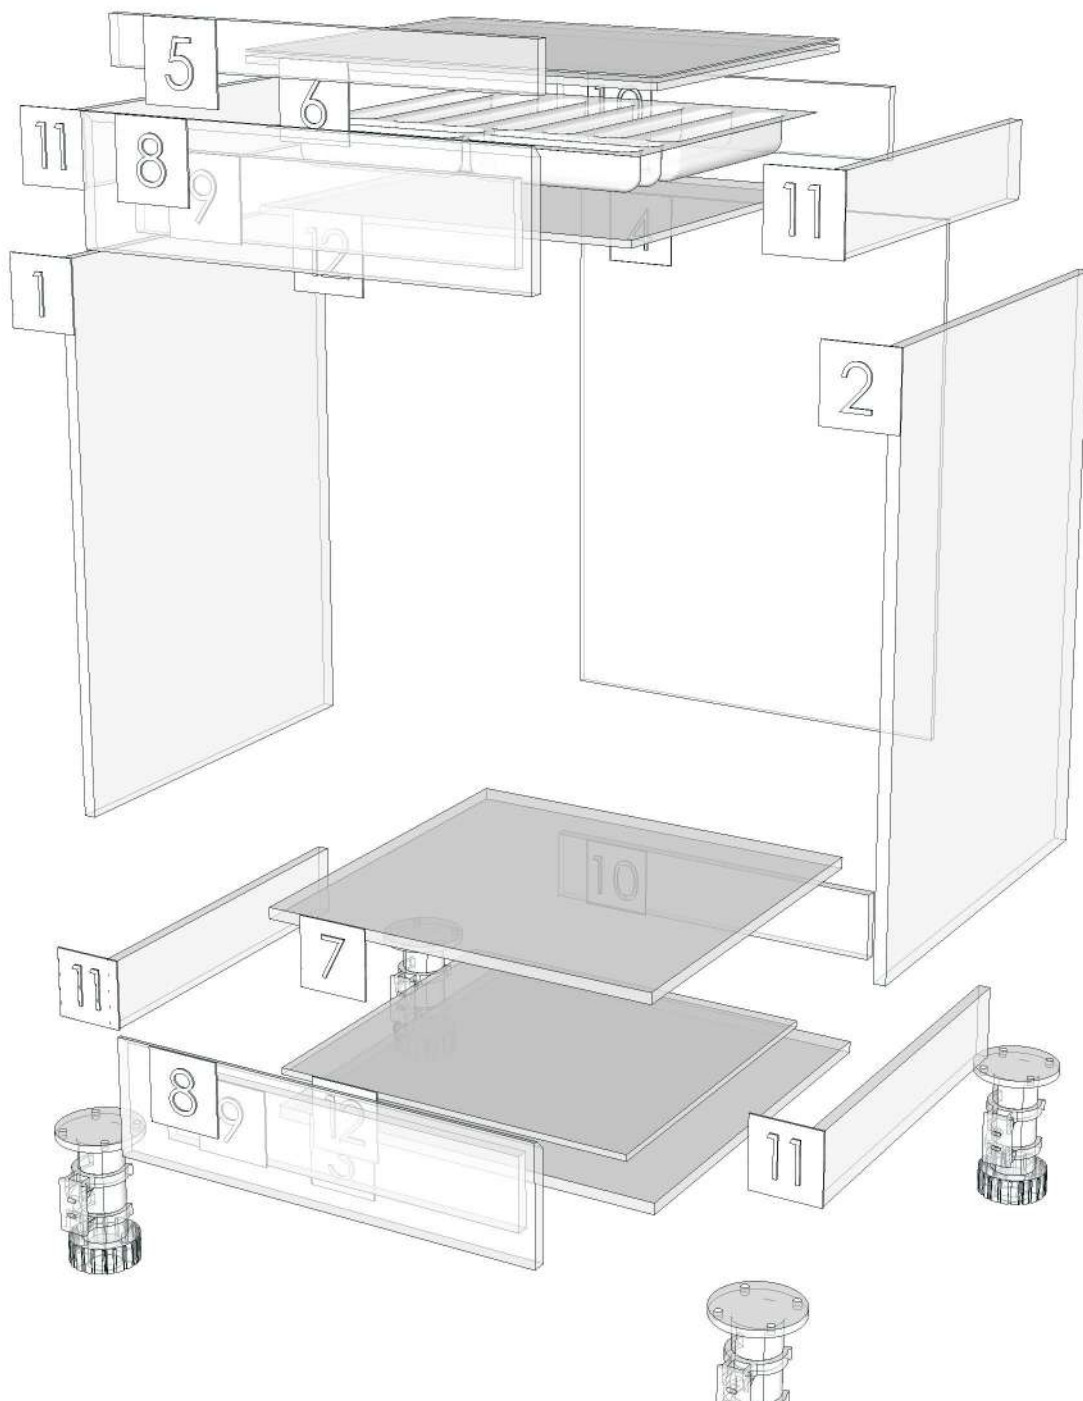

Model	-1PLUS_CRM		
Creator	CHALEAMPHON	.BCP Name	INDEX_C3D_KITCHEN2
Reviewer		Order	H000947
Approves		Date	04/05/2024