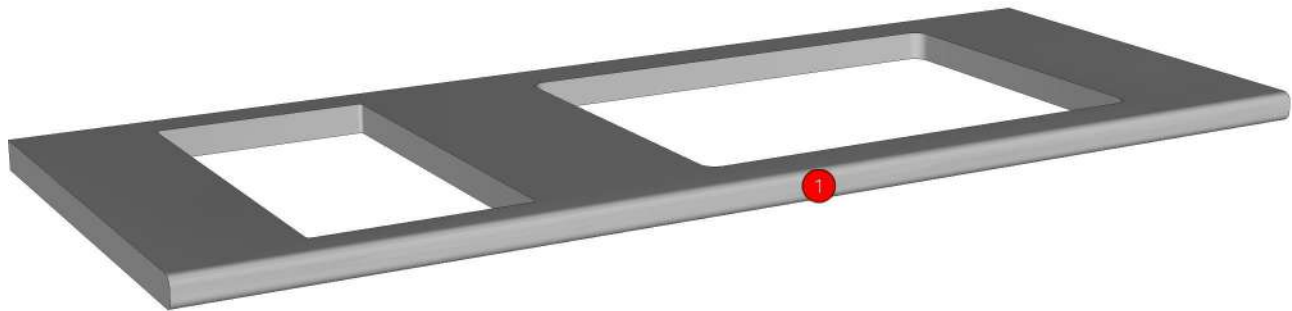

30.01=ML WHITE VM1012 18/18 (WET PROTECT)

30.02=NO SURFACE DAMP PROOF WOOD 18/18 (WET PROTECT)

Edge

04.01=0.8 HPL

K102R-160149340

Model	1PLUS_CRM_TOP_102R		
Creator	CHALEAMPHON	.BCP Name	INDEX_C3D_KITCHEN2
Reviewer		Order	H001482
Approves		Date	23/01/2025

No.	Article No.	Description	Mat	Dimension	Cutting Size	Typepology	Skin
0	1PLUS_CRM_TOP_102R			1552x38x600			
	1PLUS_CRM_TOP_102R-01A	TOP ASSEMBLE COMPLETED	PB-ST	38x600x1552	38X600X1551.2;L0:W1	182000_STR=04.26_EDG=HPL-.8	2
	1PLUS_CRM_TOP_102R-01AA	TOP	PB-ST	18x600x1562	18X600X1562;NO EDGE	182001_STR=04.10_EDG=-	1
	1PLUS_CRM_TOP_102R-01AB	DOUBLE TOP	PB-ST	18x50x1562	18X50X1562;NO EDGE	182002_STR=30.02_EDG=-	2
	1PLUS_CRM_TOP_102R-01B	DOUBLE FRONT BACK	PB-ST	18x50x1342	18X50X1342;NO EDGE	182003_STR=30.01_EDG=-	2
	1PLUS_CRM_TOP_102R-01B	DOUBLE FRONT BACK	PB-ST	18x50x1342	18X50X1342;NO EDGE	182004_STR=30.01_EDG=-	2
	1PLUS_CRM_TOP_102R-01C	DOUBLE LIFE RIGHT	PB-ST	18x110x550	18X110X550;NO EDGE	185000_STR=30.01_EDG=-	2
	1PLUS_CRM_TOP_102R-01C	DOUBLE LIFE RIGHT	PB-ST	18x110x550	18X110X550;NO EDGE	185001_STR=30.01_EDG=-	2