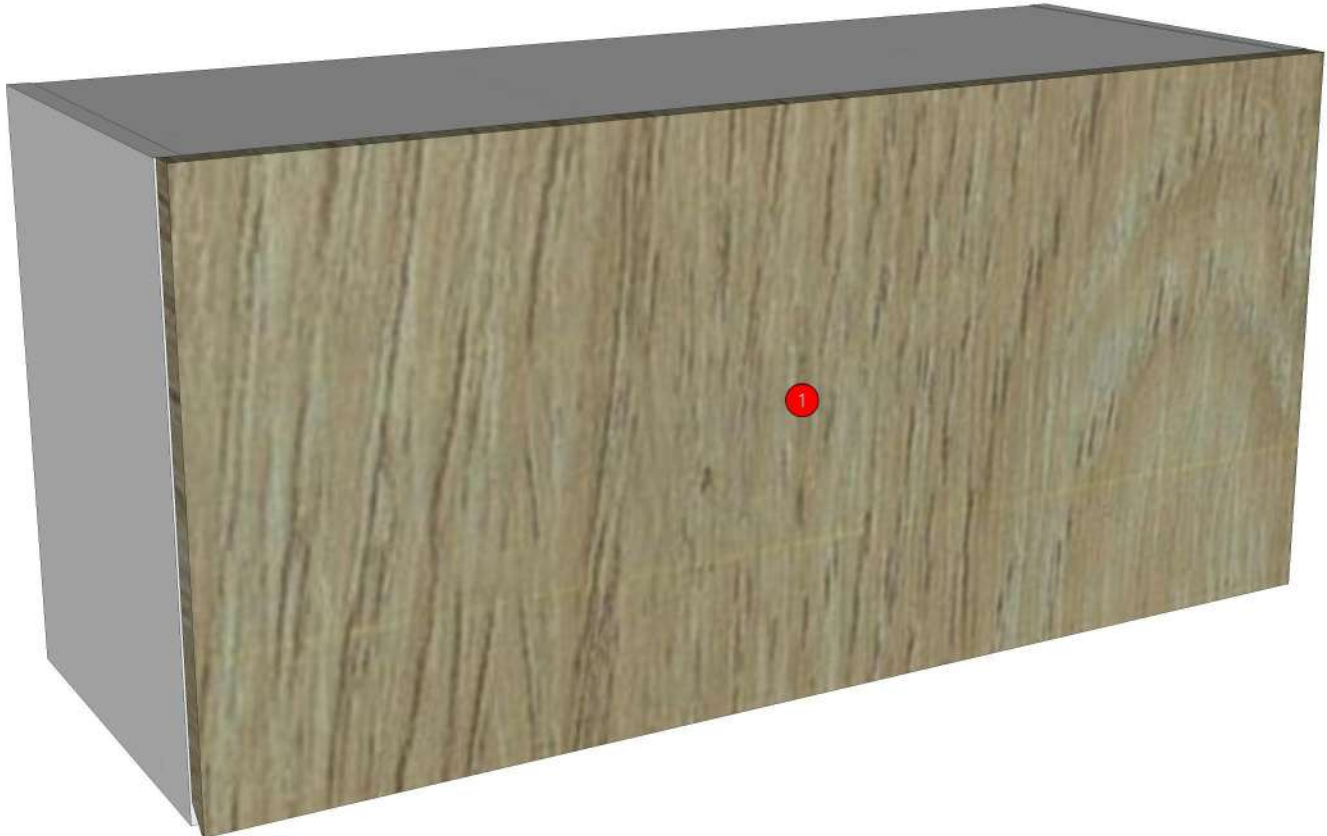

K102R-160149340
K105R-160149371