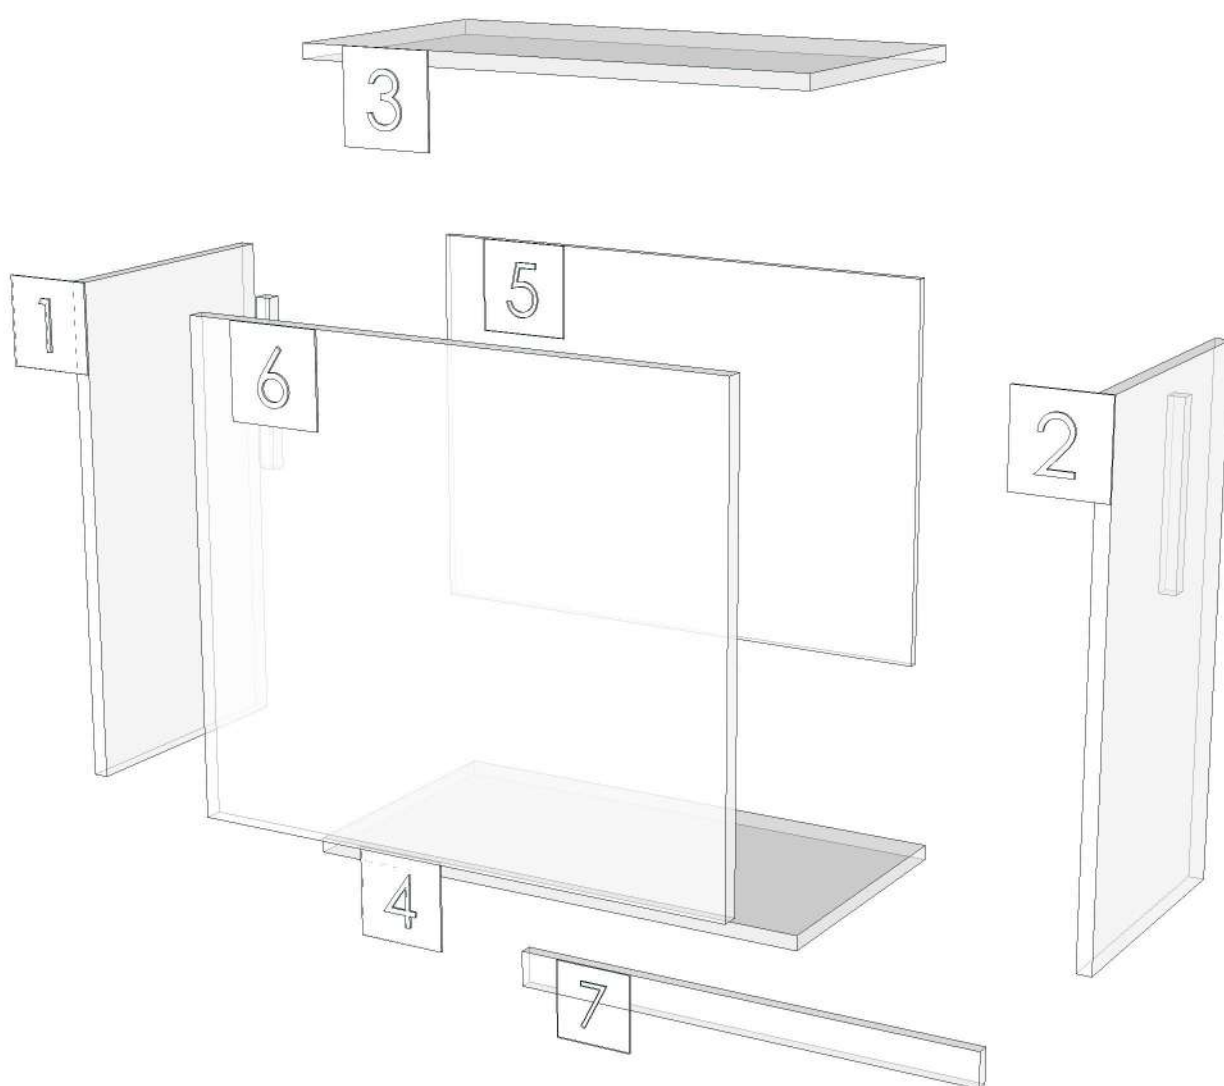

Model	-1PLUS_CRM		
Creator	CHALEAMPHON	.BCP Name	INDEX_C3D_KITCHEN2
Reviewer		Order	H000950
Approves		Date	07/05/2024