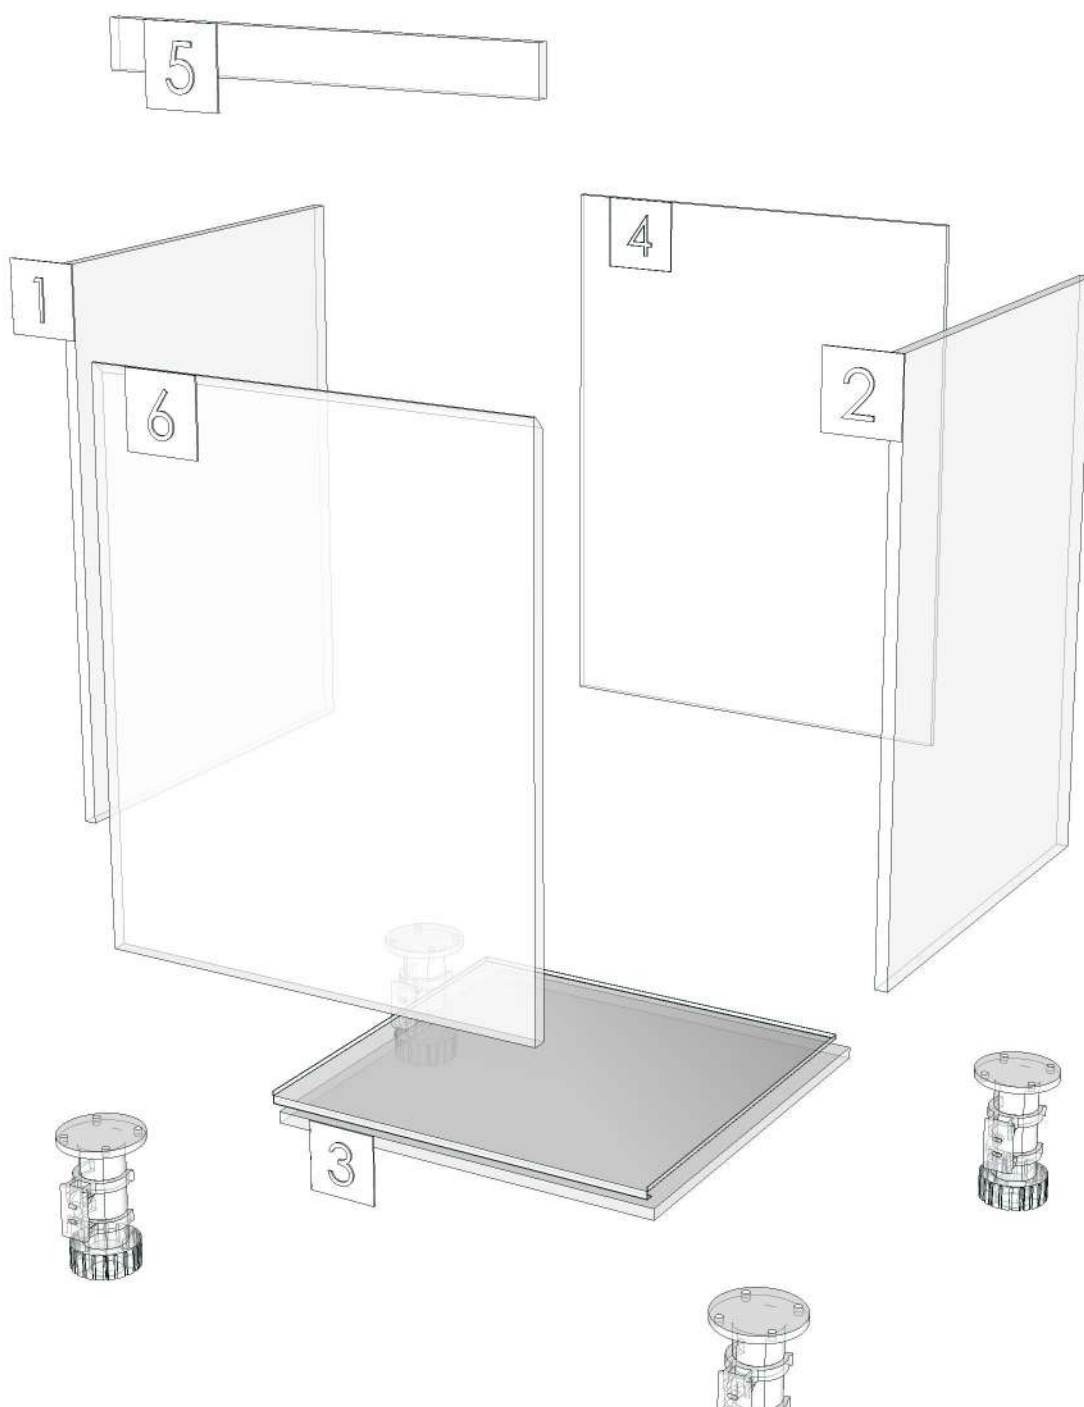

Model	-1PLUS_CRM		
Creator	CHALEAMPHON	.BCP Name	INDEX_C3D_KITCHEN2
Reviewer		Order	H000948
Approves		Date	07/05/2024