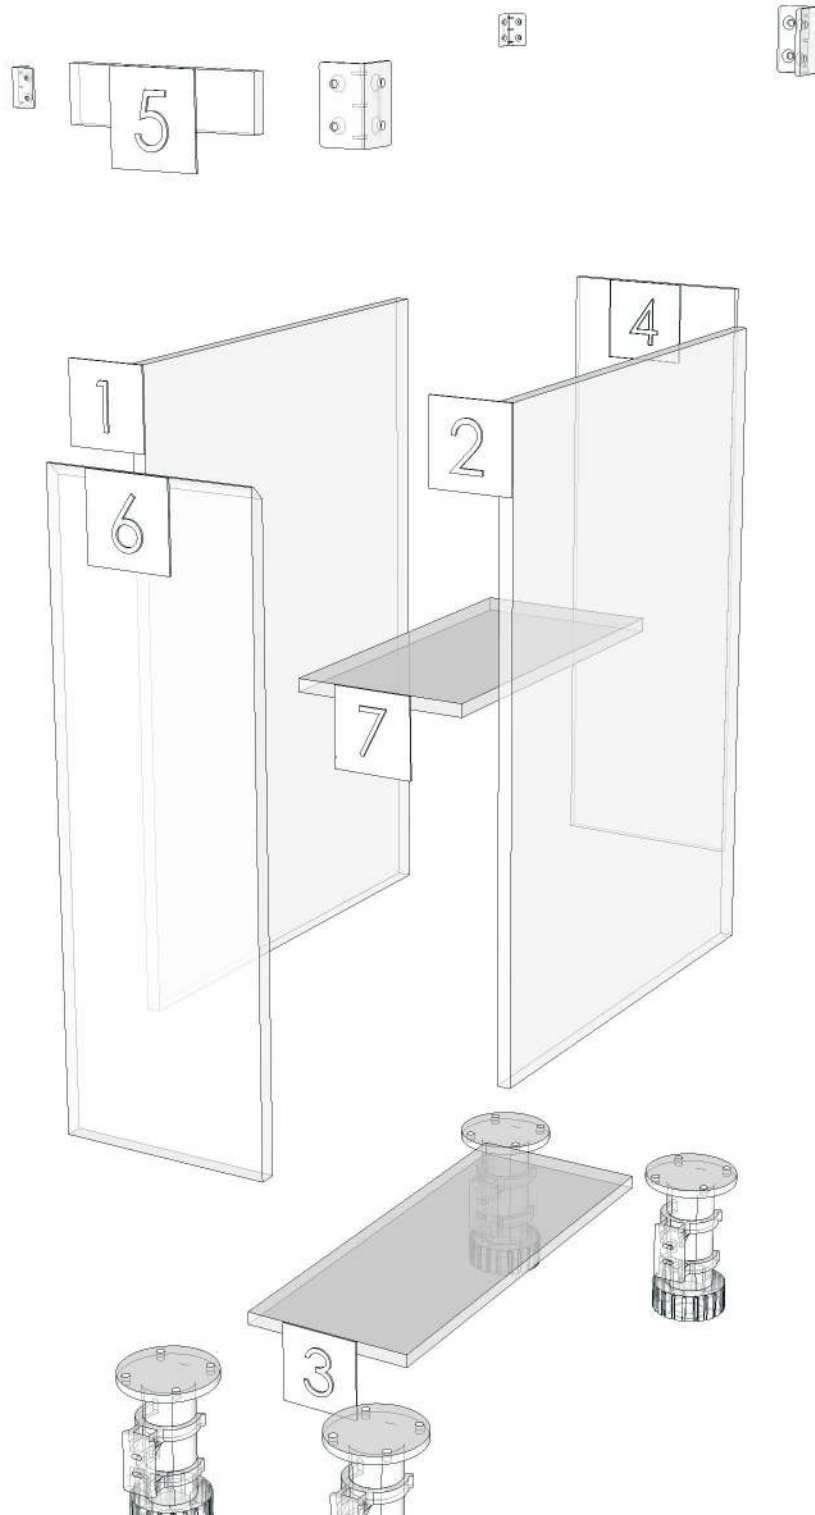

Edge

01.47=1 WHITE
01.103=1 GRAND OAK AQ2 _ A613TH00

K102R-160149340
K105R-160149371

Model	-1PLUS_CRM		
Creator	CHALEAMPHON	.BCP Name	INDEX_C3D_KITCHEN2
Reviewer		Order	H001460
Approves		Date	16/01/2025

Model	1PLUS_CRM_DBH602		
Creator	CHALEAMPHON	.BCP Name	INDEX_C3D_KITCHEN2
Reviewer		Order	H000947
Approves		Date	04/05/2024