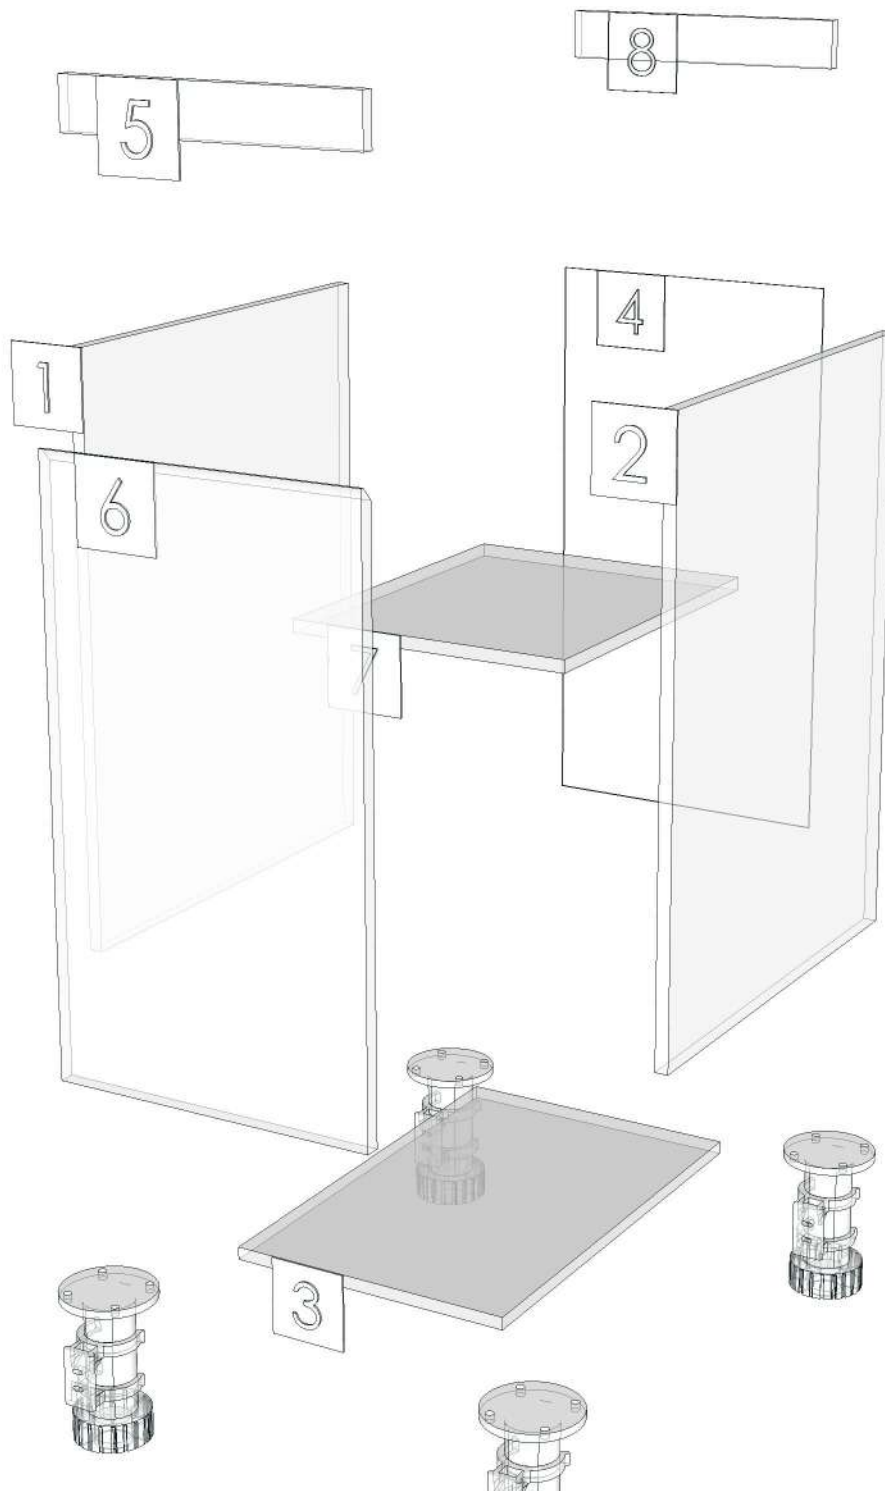

NICHE_BP_DB40L-400X570X738

Colour

02.61=FOIL 75GMS.MD627(VALENTINO)AQ-346-15KBWG(AQ PAPER)
02.62=FOIL 75GMS.MD216(SANSTONE)AQ-264KB(AQ PAPER)

Edge

01.261=1 MD627
01.253=1 MD216

K103-160148602

Model	-NICHE_BP		
Creator	CHALEAMPHON	.BCP Name	INDEX_C3D_KITCHEN2
Reviewer		Order	H000467
Approves		Date	29/04/2024