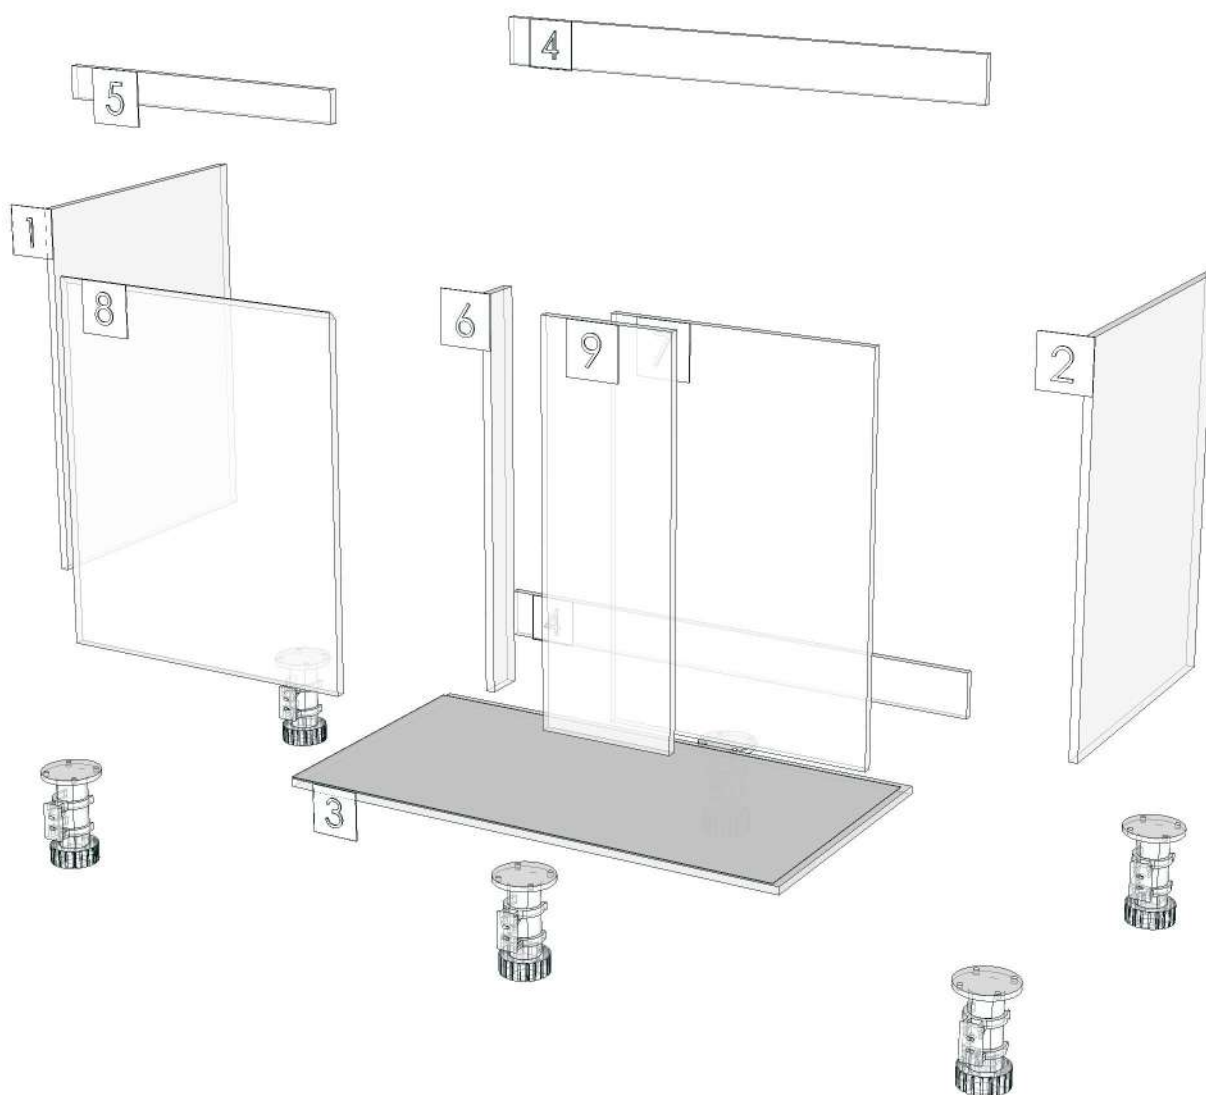

Model	-NICHE_BP		
Creator	CHALEAMPHON	.BCP Name	INDEX_C3D_KITCHEN2
Reviewer		Order	H000493
Approves		Date	29/04/2024