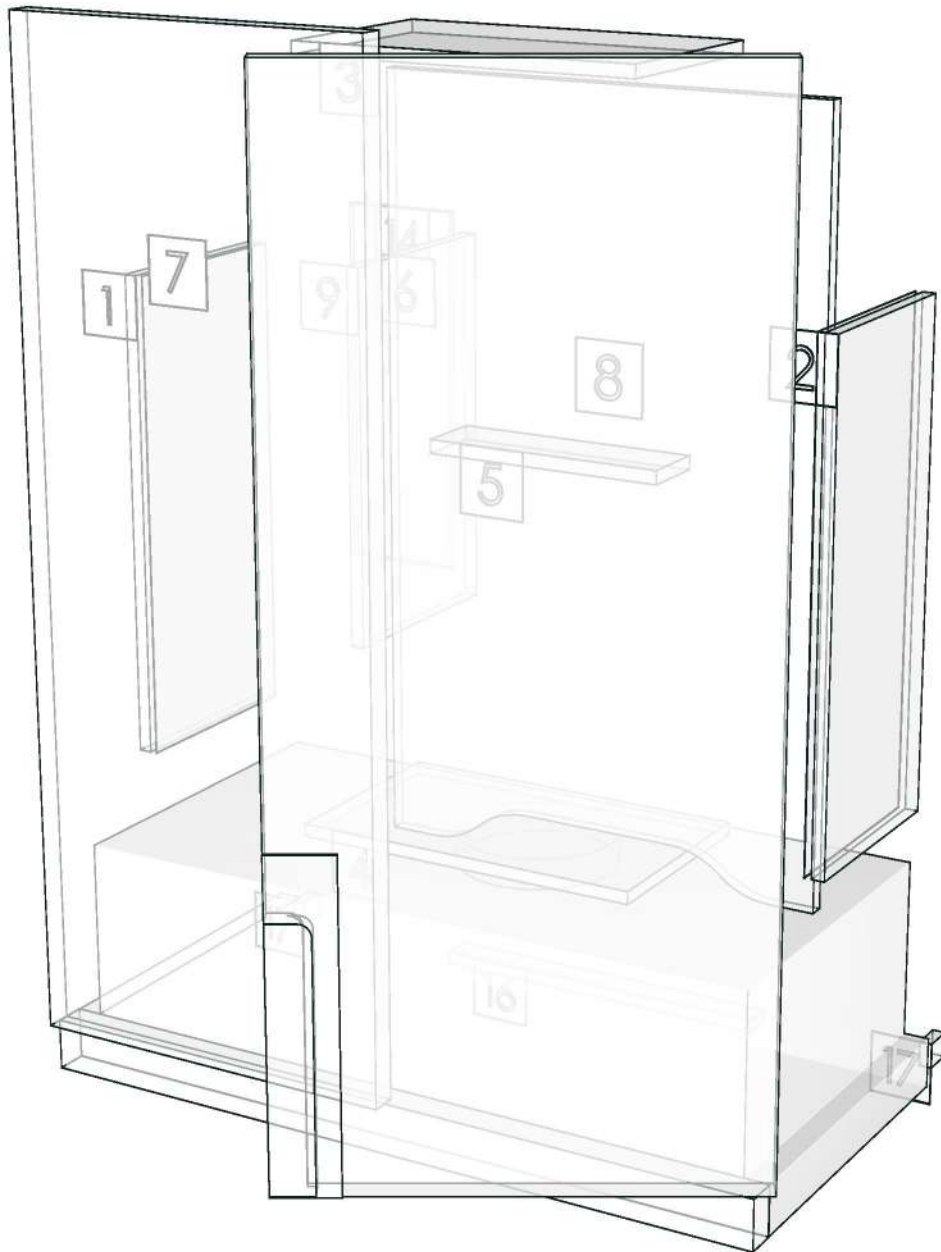

Model	-VEHHA_DL60HRS		
Creator	SUTTHI.P	Name	INDEX_C3D_KITCHENPAE
Reviewer		Order	O001986
Approves		Date	02/10/2024