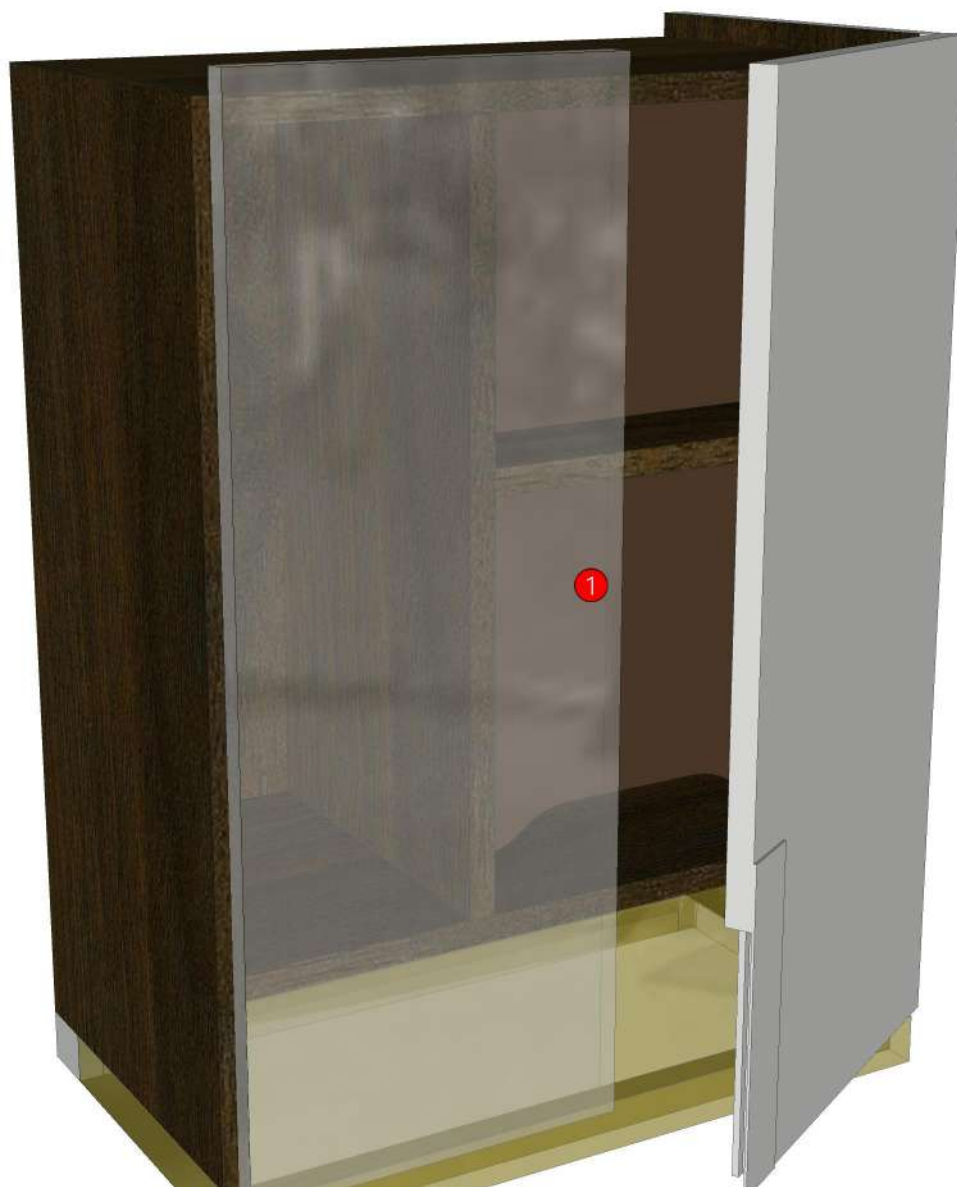

Model	VEHHA_DL60HRS	Name	INDEX_C3D_KITCHENPAE
Creator	SUTTHI.P	Order	O001986
Reviewer		Date	02/10/2024
Approves			

VEHHA_DL60HRS-600X330X800

Colour

- 04.751=LAMINATE HPL # EWW9970YS (WET PROTECT)
- 04.752=LAMINATE WILMIKA HPL # 2905-86 (WET PROTECT)
- 04.753=LAMINATE HPL # EWW9970YS / HPL # 2905-86 (WET PROT

Edge

- 01.440=1 EWW9970NT (MW40-A1746TH00)
- 01.196=1 ML.LIGHT GREY(VM 1031.MD203)P6-001332M1