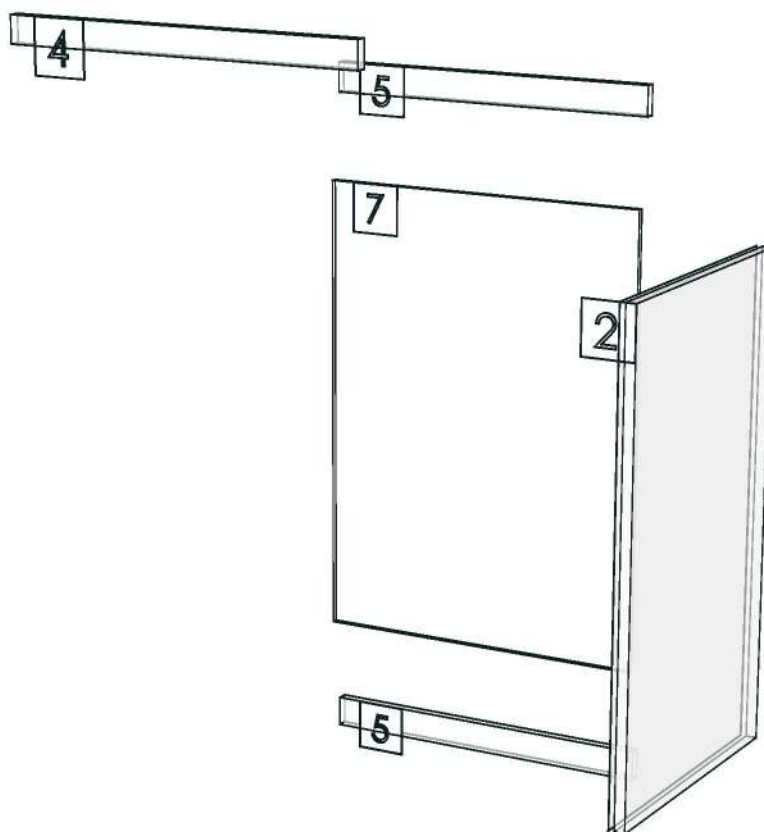

Model	-VEHHA_DBO70R		
Creator	SUTTHI.P	Name	INDEX_C3D_KITCHENPAE
Reviewer		Order	O001880
Approves		Date	06/09/2024