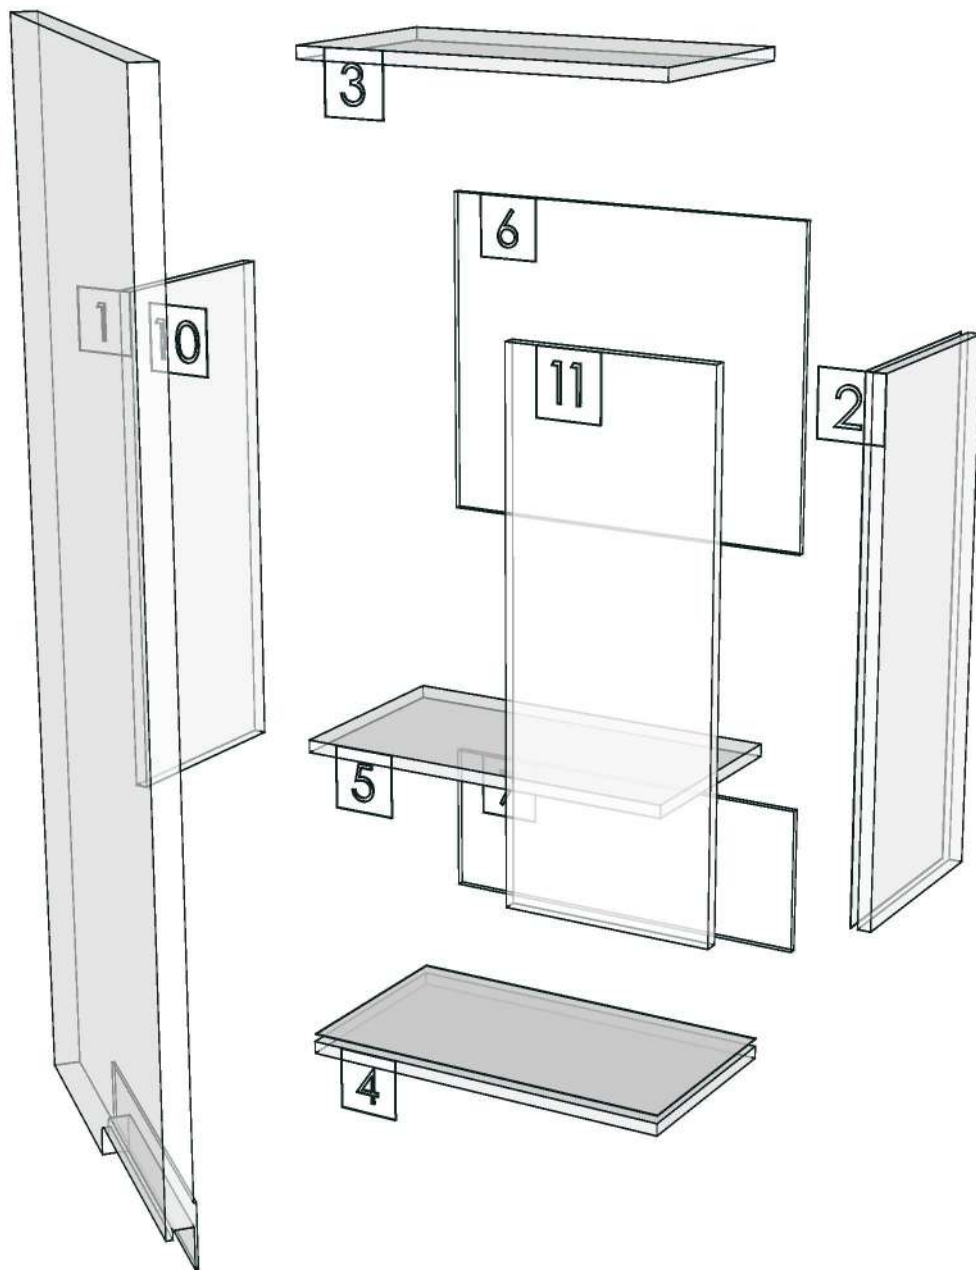

Edge

04.111=0.8 HPL EWW9970YS
04.112=0.8 HPL 2905-86

K2L 160147910

ติด HOOD ขาว

Model	-VEHHA_DL65K2L		
Creator	SUTTHI.P	Name	INDEX_C3D_KITCHENPAE
Reviewer		Order	O001907
Approves		Date	11/09/2024

Model	VEHHA_DL60HRS	Name	INDEX_C3D_KITCHENPAE
Creator	SUTTHI.P	Order	O001986
Reviewer		Date	02/10/2024
Approves			