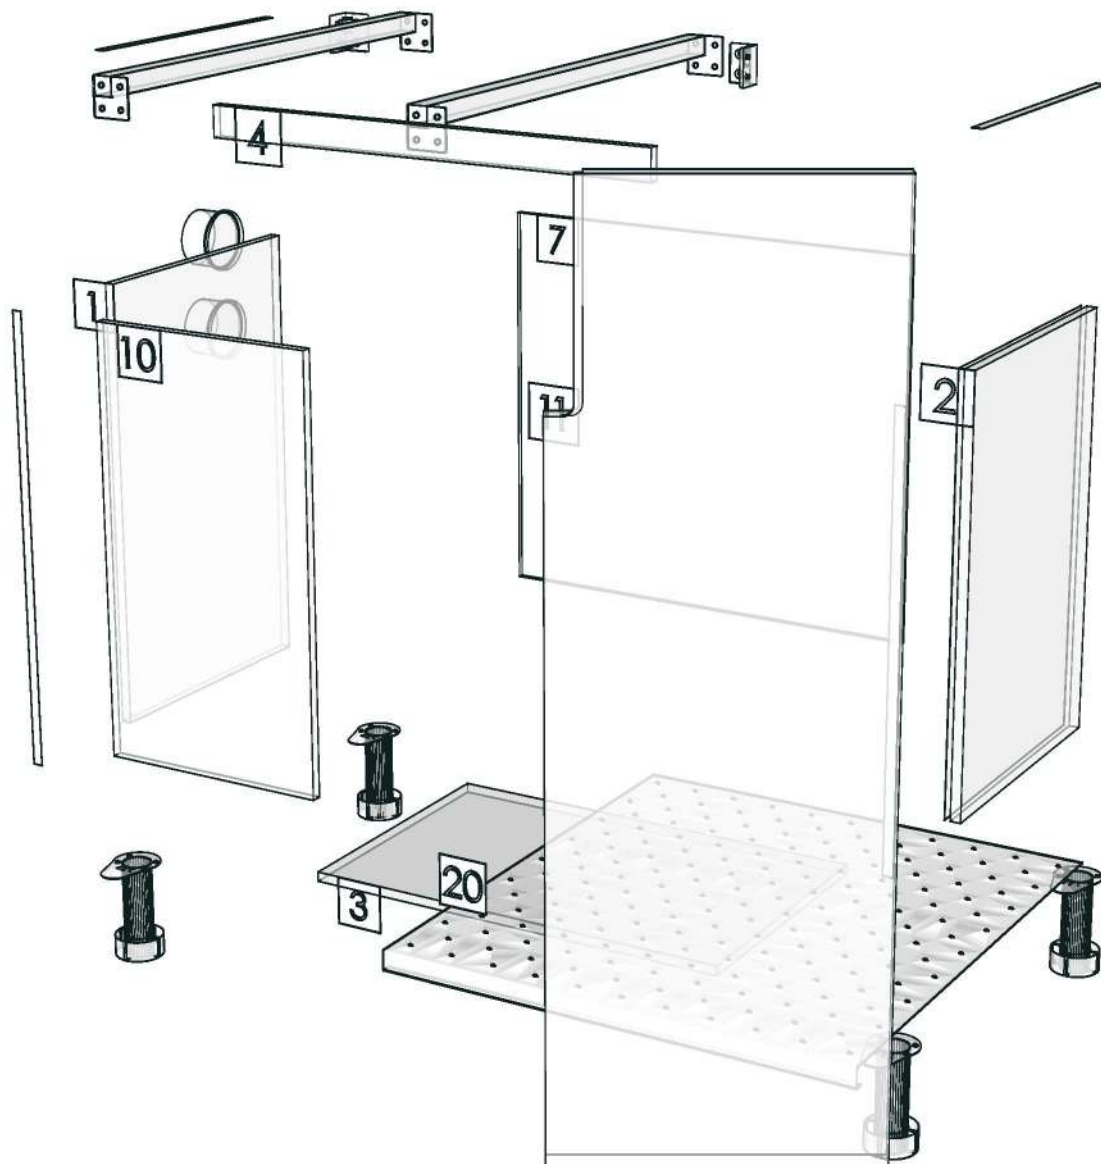

Model	-VEHHA_DBS95L	Name	INDEX_C3D_KITCHENPAE
Creator	SUTTHI.P	Order	O001885
Reviewer		Date	06/09/2024
Approves	<i>พ. SAWA</i>