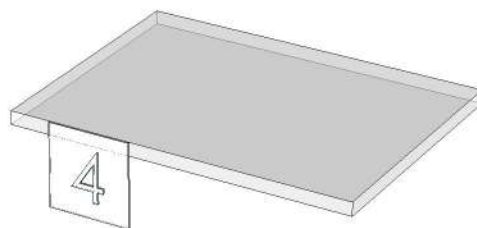

Model	-BASE_YPM		
Creator	CHALEAMPON	.BCP Name	INDEX_C3D_KITCHEN2
Reviewer		Order	H001089
Approves		Date	09/08/2024