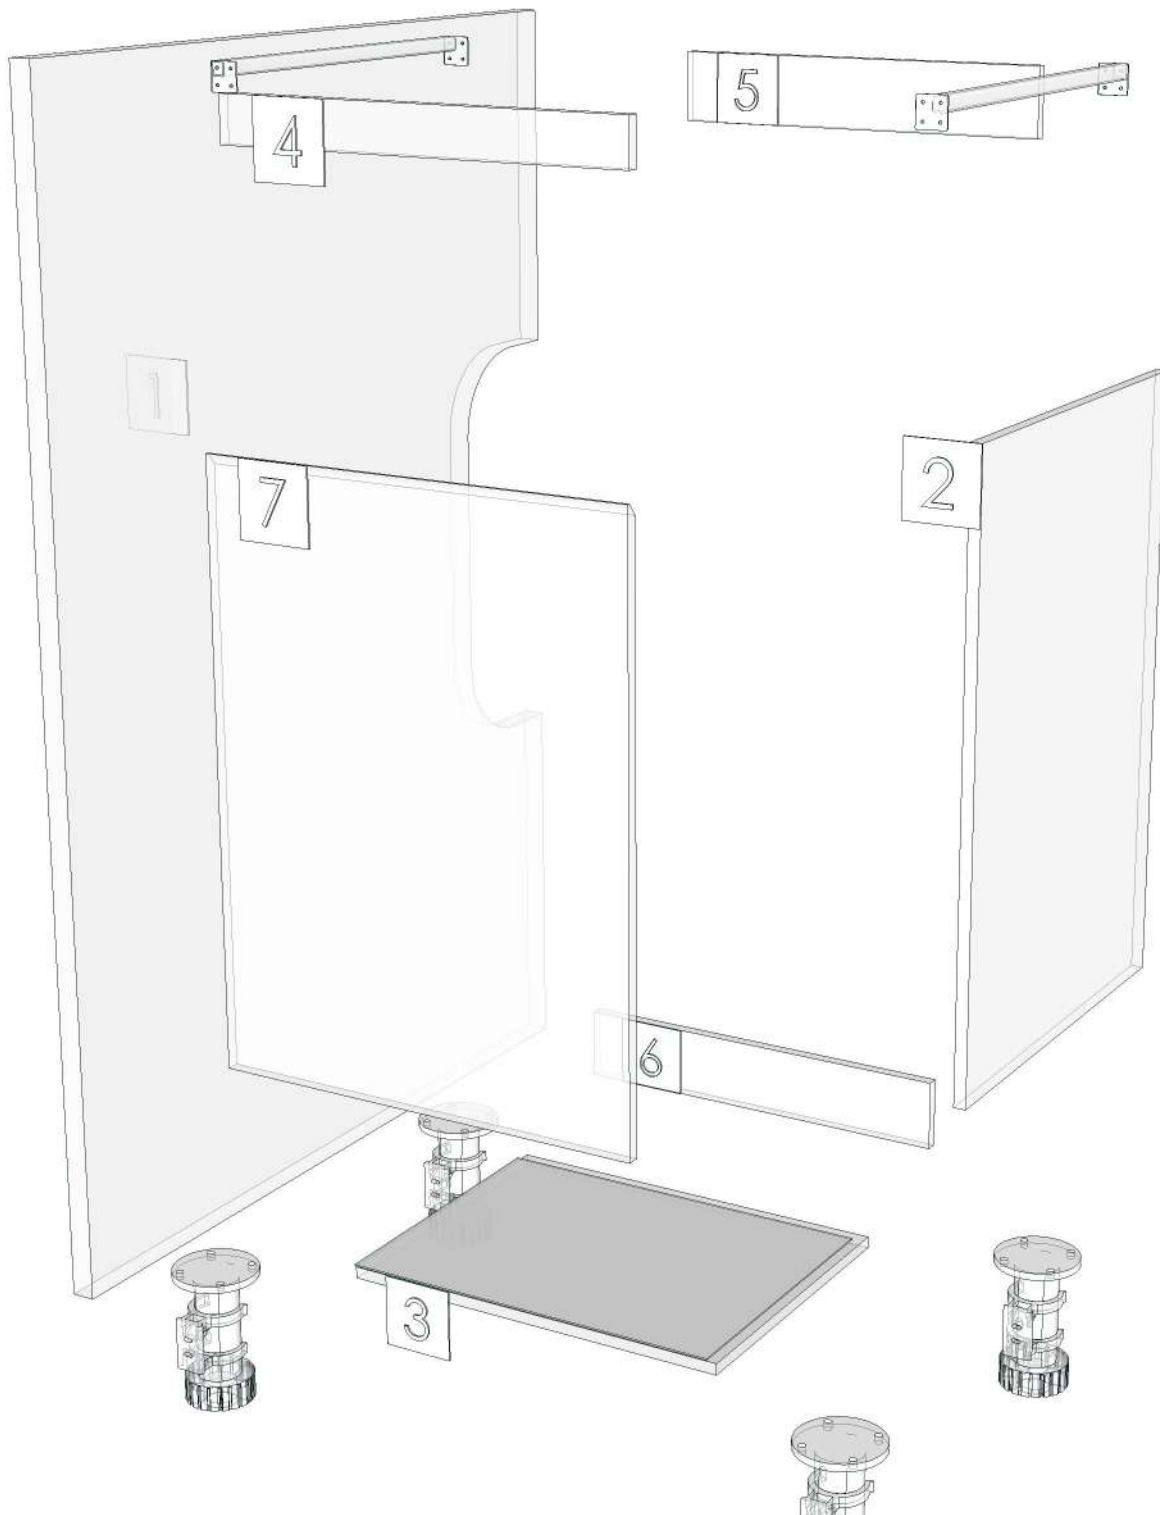

BASE_YPM_DBS59R(GL)-590X570X818

Colour

05.89=ML.MARCELO ASH # BK8(MATT WOODGRAIN)

Edge

01.354=1 MARCELO ASH BK8 (A1350TH00)

K90R-160147306

Model	-BASE_YPM		
Creator	CHALEAMPHON	.BCP Name	INDEX_C3D_KITCHEN2
Reviewer		Order	H001085
Approves		Date	08/08/2024