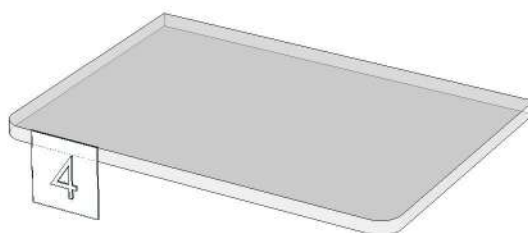

BASE_YPM_DLOMV60-600X400X800

Colour

20.04=ML.SANDSTONE#073 _PEARL

Edge

01.155=1 SANDSTONE (P7-500M1)

K90L-160151093
K90R-160147306

Model	-BASE_YPM		
Creator	CHALEAMPON	.BCP Name	INDEX_C3D_KITCHEN2
Reviewer		Order	H001091
Approves		Date	12/08/2024