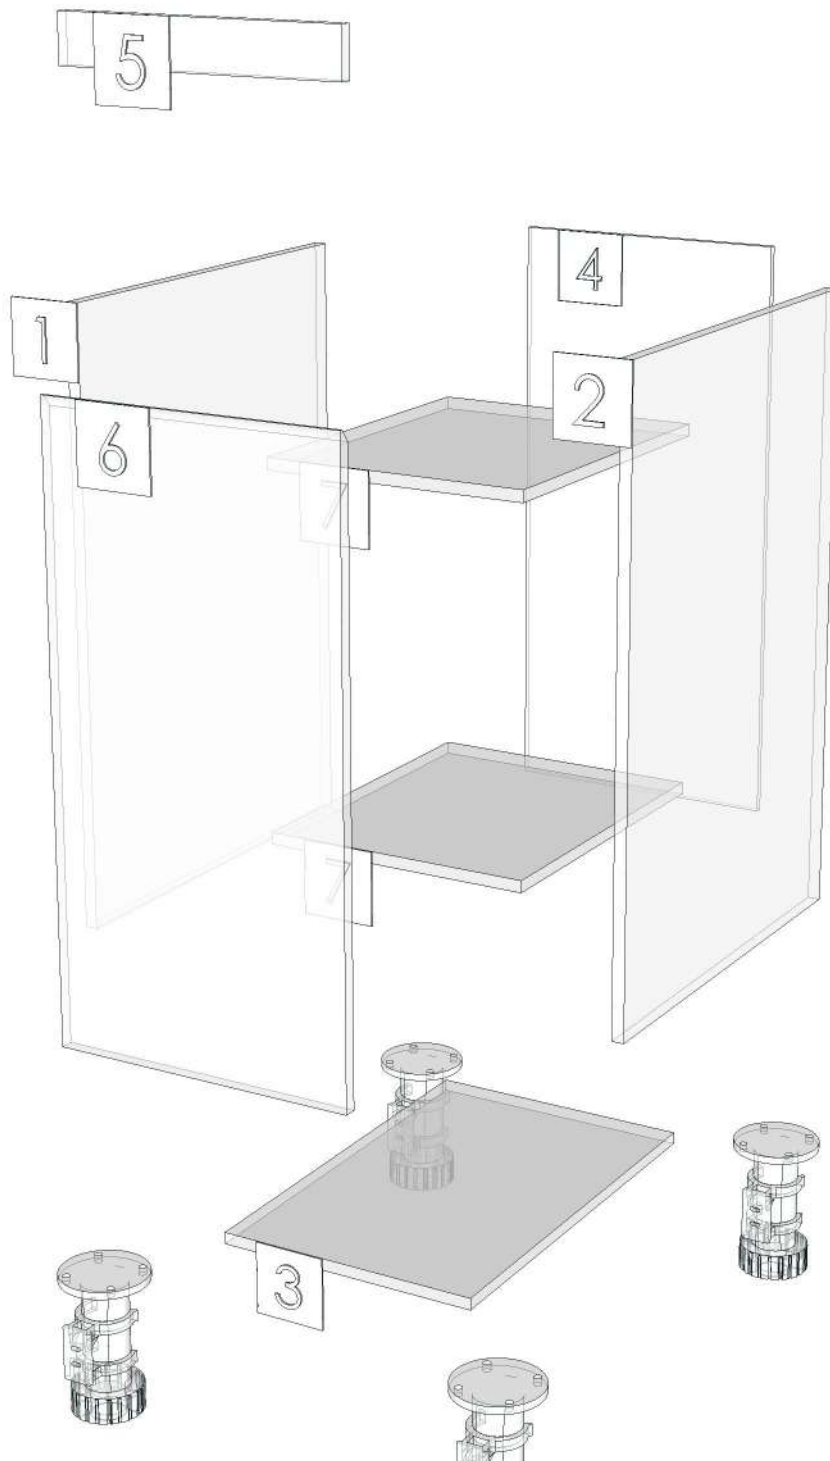

Model	-BASE_YPM		
Creator	CHALEAMPHON	.BCP Name	INDEX_C3D_KITCHEN2
Reviewer		Order	H001081
Approves		Date	07/08/2024