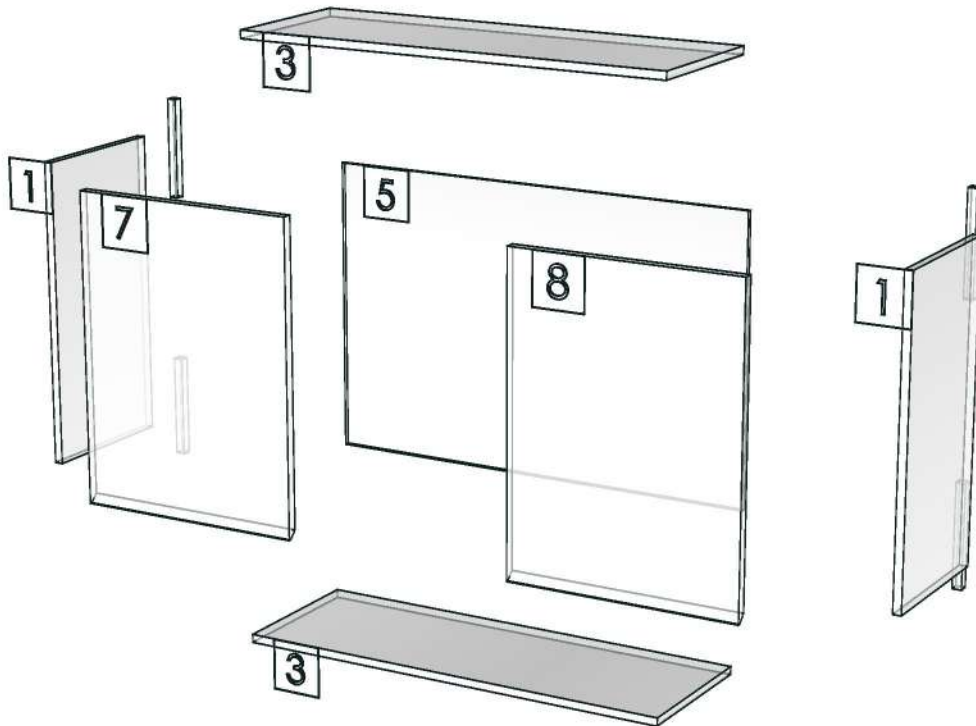

Model	-ARISE_CRM_DW90		
Creator		.BCP Name	INDEX_C3D_KITCHEN2
Reviewer		Order	I003255
Approves		Date