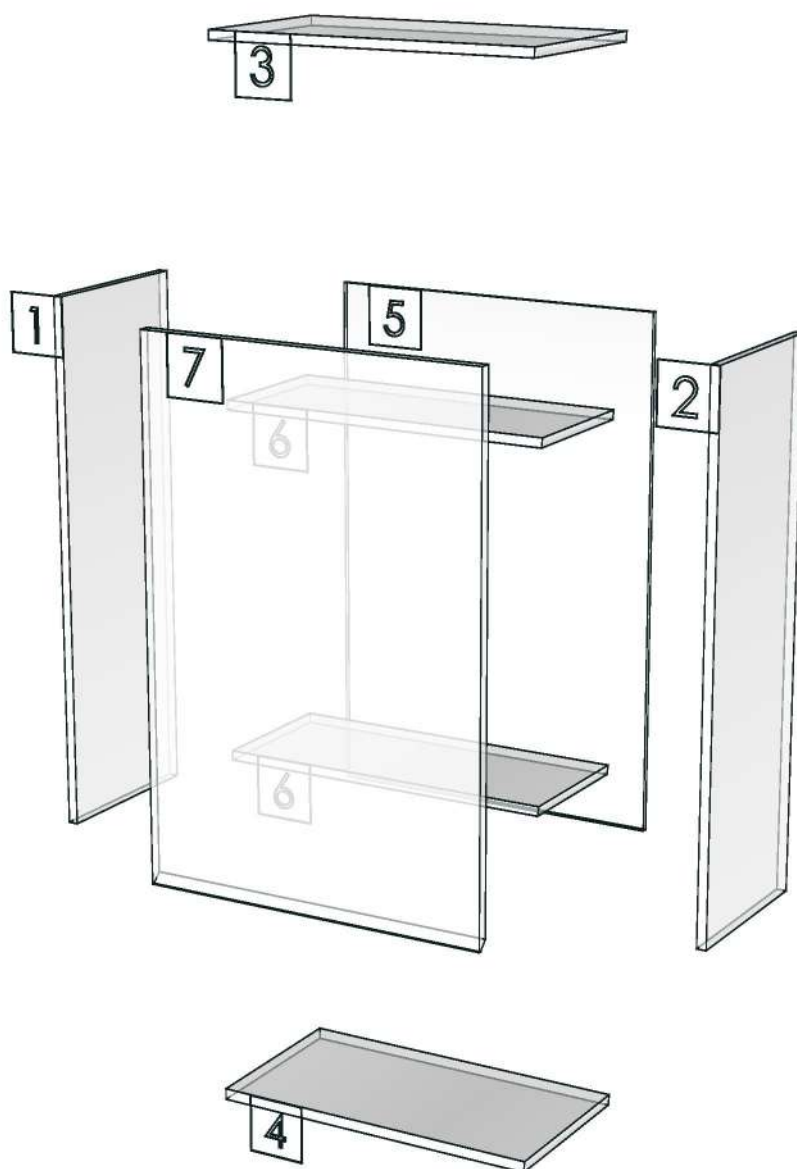

Model	-ARISE_CRM_DL60L		
Creator		.BCP Name	INDEX_C3D_KITCHEN2
Reviewer		Order	I003257
Approves		Date