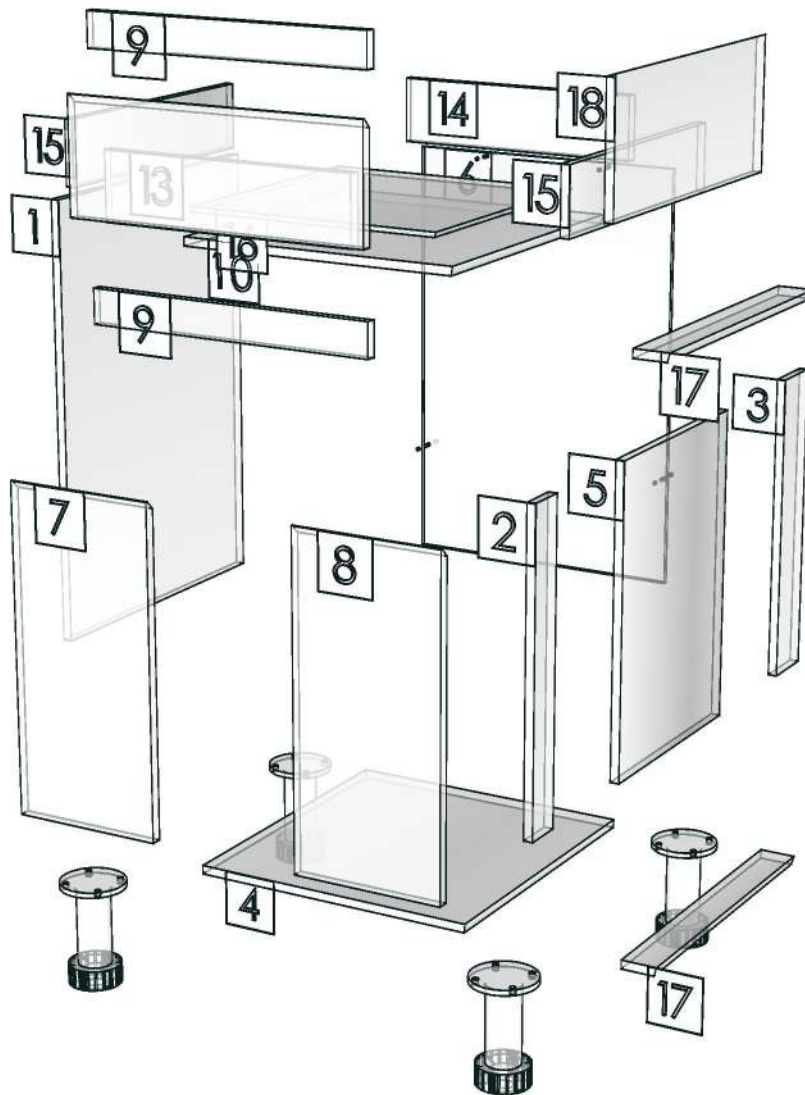

K106R-160146891

Model	-ARISE_CRM_DBD551R		
Creator		.BCP Name	INDEX_C3D_KITCHEN2
Reviewer		Order	I003274
Approves		Date	

12

Model	ARISE_CRM_DBMV60		
Creator	PASATHORN	.BCP Name	INDEX_C3D_KITCHEN2
Reviewer		Order	I003280
Approves	P.SAWAI	Date	06/08/2024