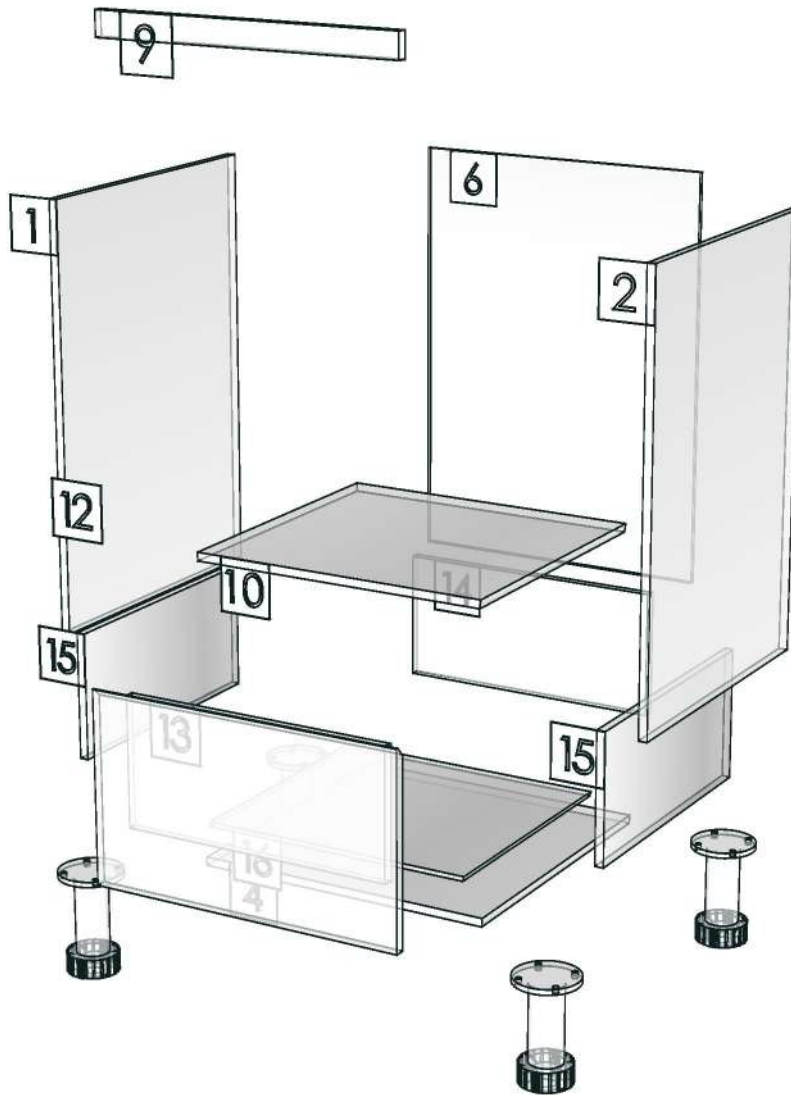

Model	-ARISE_CRM_DBMV60		
Creator		.BCP Name	INDEX_C3D_KITCHEN2
Reviewer		Order	I003280
Approves		Date