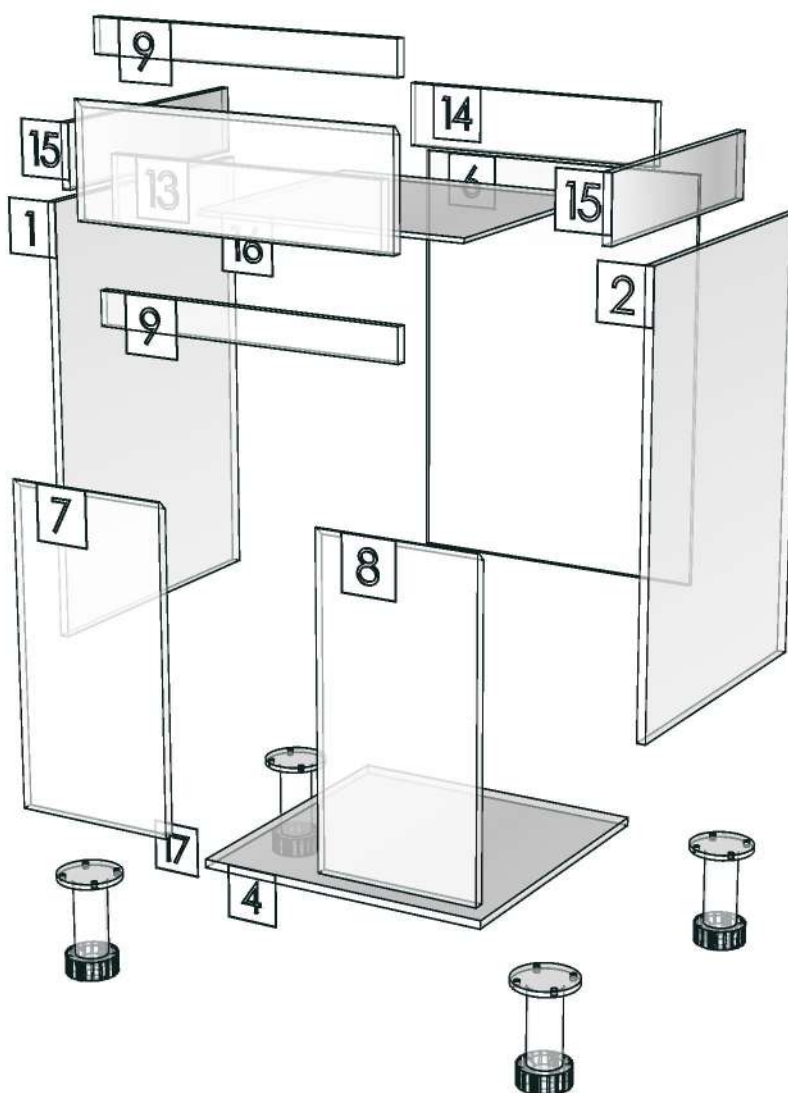

K106L-160151517

K106R-160146891

Model	-ARISE_CRM_DBD601	.BCP Name	INDEX_C3D_KITCHEN2
Creator		Order	I003273
Reviewer		Date	
Approves			

12

Model	ARISE_CRM_DBD551R		
Creator	PASATHORN	.BCP Name	INDEX_C3D_KITCHEN2
Reviewer		Order	I003274
Approves		Date	30/07/2024