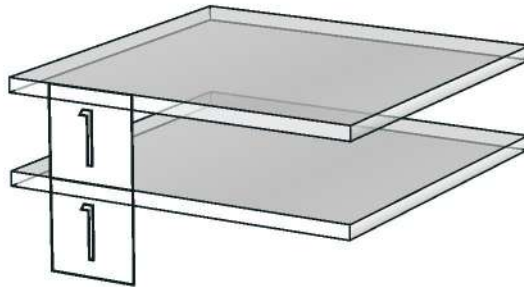

K105-160151502

K106L-160151517

K106R-160146891

K107-160151534

Model	-ARISE_CRM_D_FLR		
Creator		.BCP Name	INDEX_C3D_KITCHEN2
Reviewer		Order	I003277
Approves		Date	

Model	-ARISE_CRM_D_FLR630		
Creator		.BCP Name	INDEX_C3D_KITCHEN2
Reviewer		Order	I003303
Approves		Date	