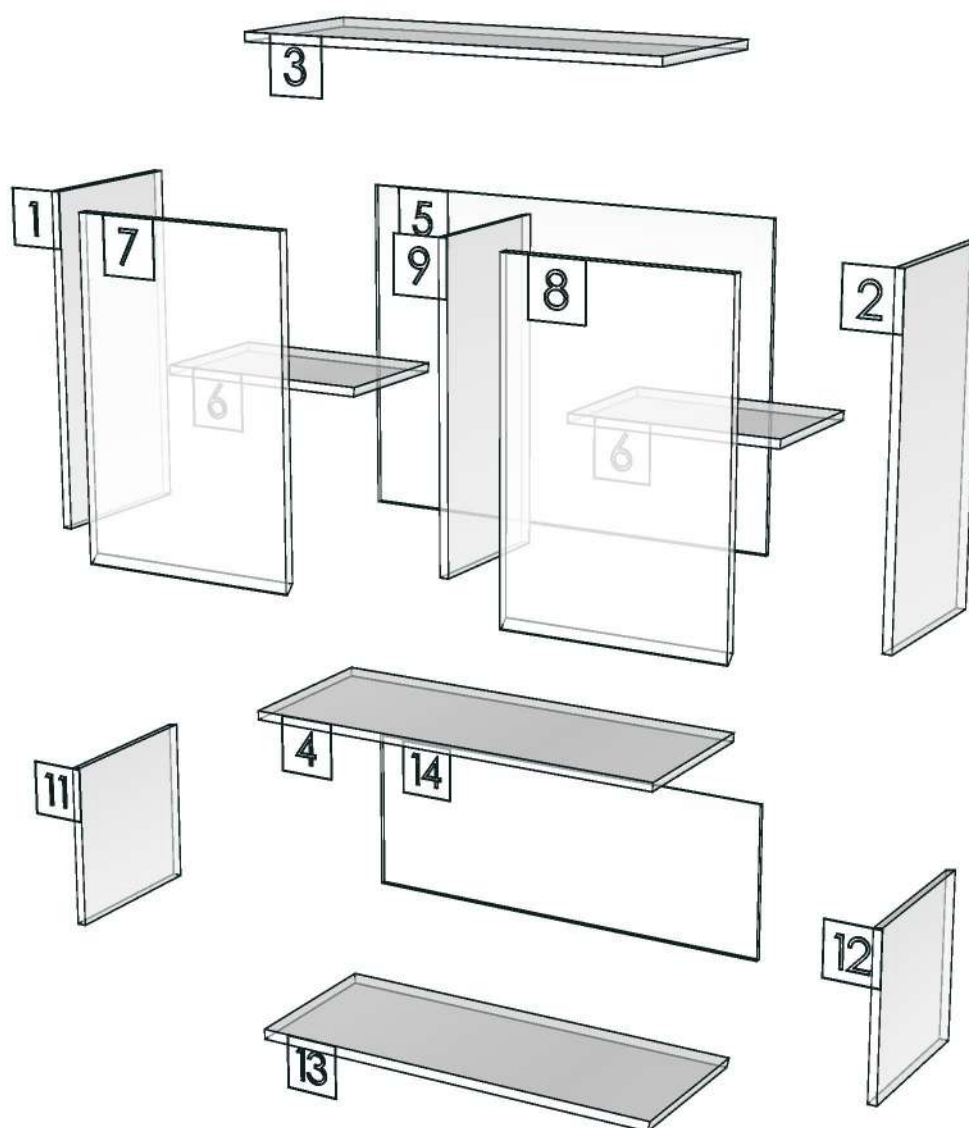

K101R-160146874

K106R-160146891

Model	-ARISE_CRM_DL60RS		
Creator		.BCP Name	INDEX_C3D_KITCHEN2
Reviewer		Order	I003256
Approves		Date	

Model	-ARISE_CRM_DL80S		
Creator		.BCP Name	INDEX_C3D_KITCHEN2
Reviewer		Order	I003292
Approves		Date	