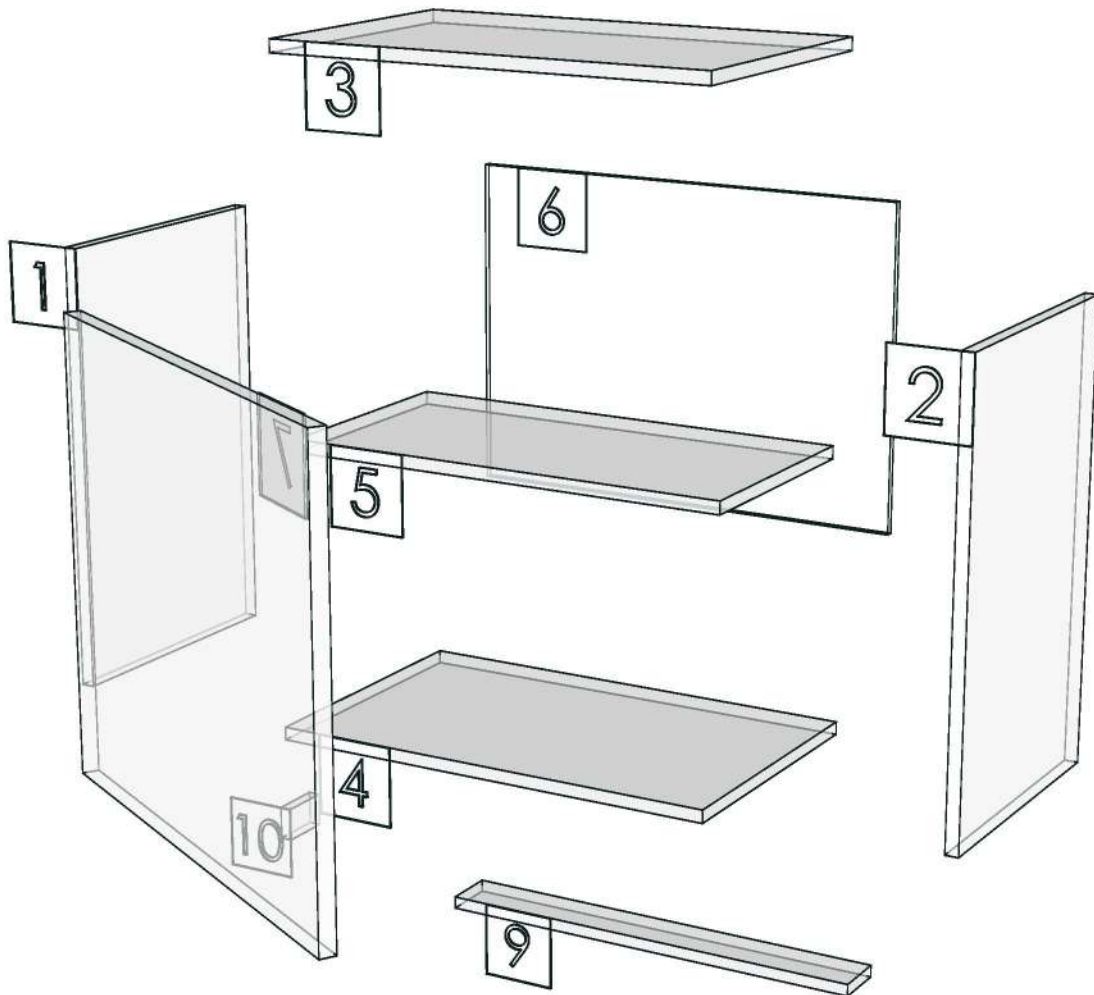

Model	-ASPIRE_VIBHA_DL60HLS		
Creator	SUTTHI.P	Name	INDEX_C3D_KITCHENPAE
Reviewer		Order	O001738
Approves		Date	01/07/2024