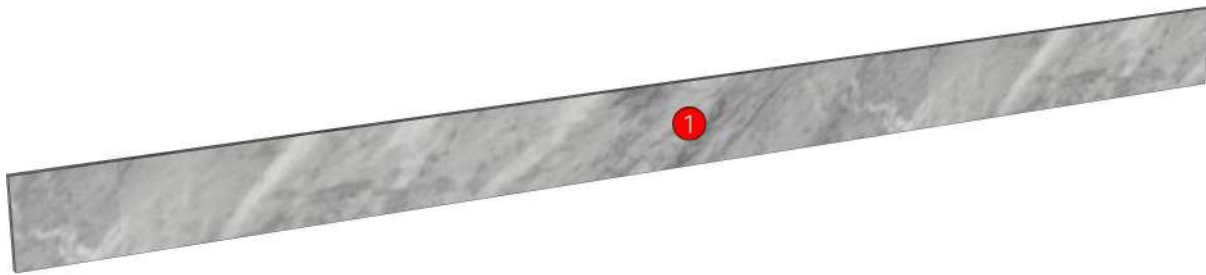

Model	ASPIRE_VIBHA_DPLT_1550		
Creator	SUTTHI.P	Name	INDEX_C3D_KITCHENPAE
Reviewer		Order	O001763
Approves		Date	02/07/2024

ASPIRE_VIBHA_DPLT_1550-1550X9X100

Colour

05.67=ML.WHITE LAVA MARBLE#BT5 (SUPPER MATT)

05.66=ML.WOOD OAK#BT4 (MATT WOODGRIN)

20.07=ML.WHITE #VM1012 18/18(MATT)

Edge

01.380=1 ML.WHITE LAVA MARBLE BT5

01.369=1 WOOD OAK (BT4)

01.47=1 WHITE

K 302R