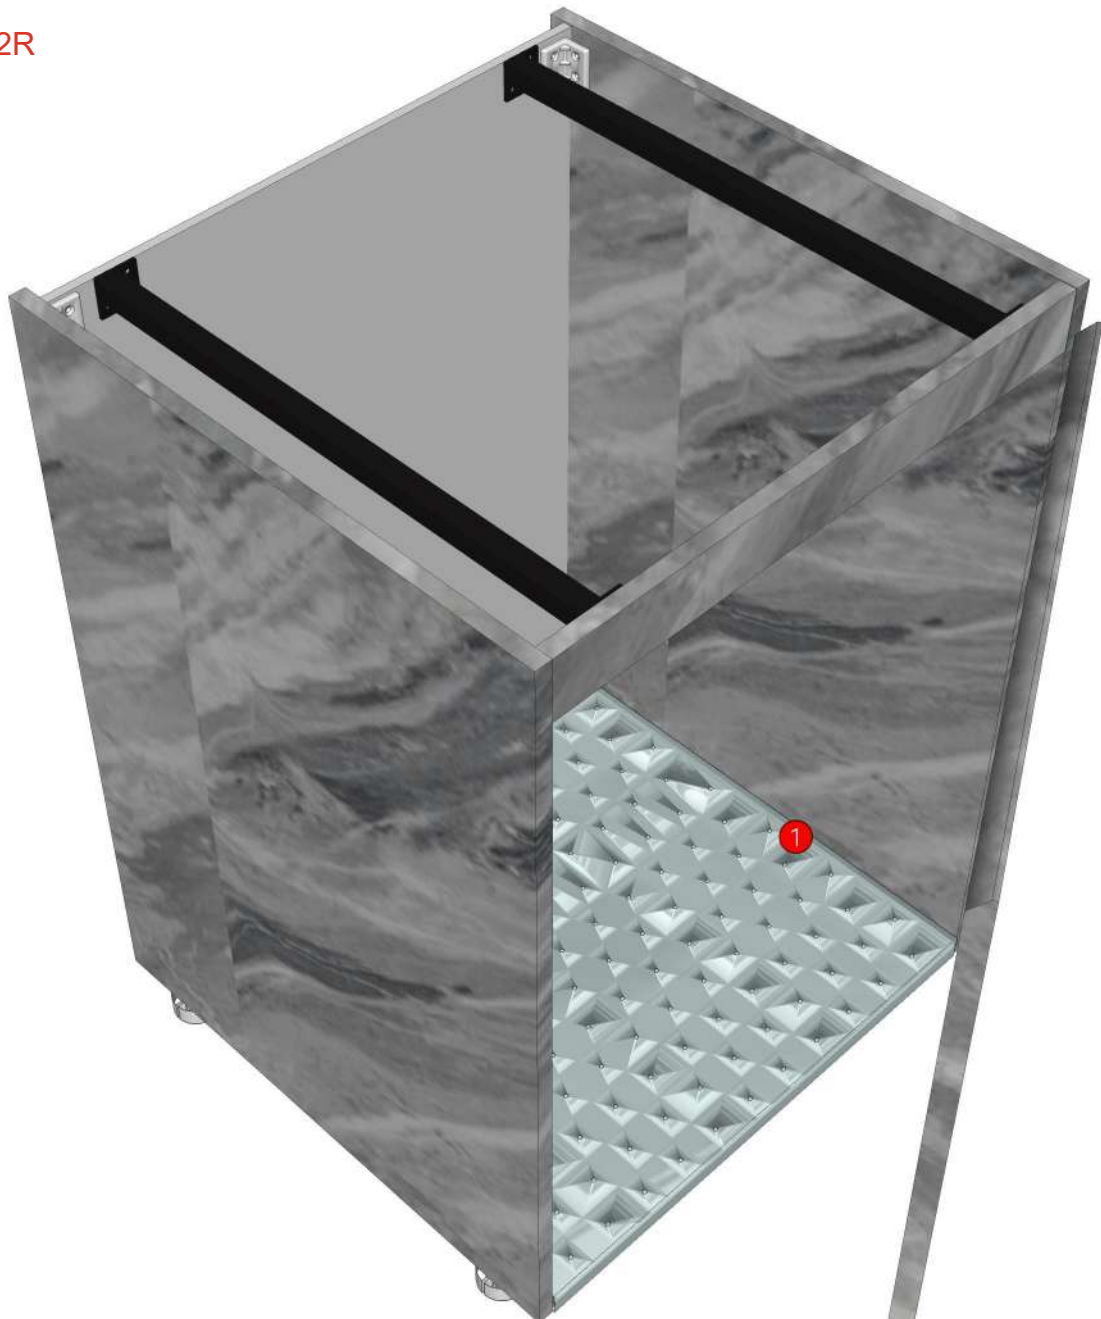

Model	ASPIRE_VIBHA_DBS60R	Name	INDEX_C3D_KITCHENPAE
Creator	SUTTHI.P	Order	O001725
Reviewer		Date	25/06/2024
Approves			

ASPIRE_VIBHA_DBS60R-600X570X813

Colour

05.67=ML.WHITE LAVA MARBLE#BT5 (SUPPER MATT)

05.66=ML.WOOD OAK#BT4 (MATT WOODGRIN)

20.07=ML.WHITE #VM1012 18/18(MATT)

Edge

01.380=1 ML.WHITE LAVA MARBLE BT5

01.369=1 WOOD OAK (BT4)

01.47=1 WHITE

K 100R

K 101R

K 102R