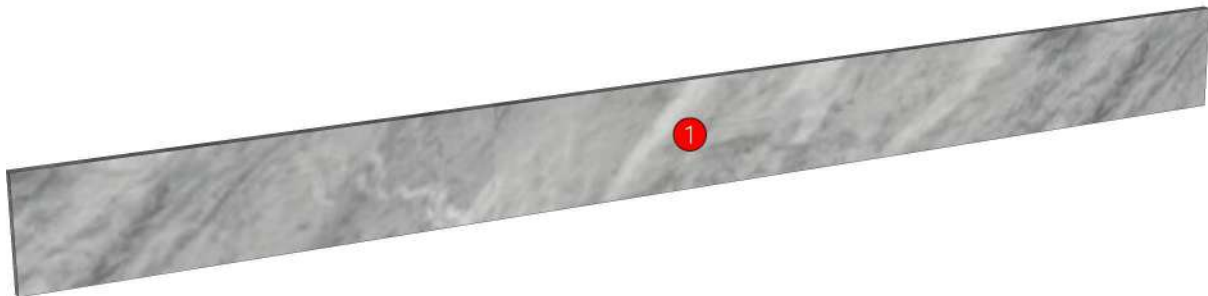

Model	ASPIRE_VIBHA_DPLT_1200		
Creator	SUTTHI.P	Name	INDEX_C3D_KITCHENPAE
Reviewer		Order	O001748
Approves		Date	02/07/2024

ASPIRE_VIBHA_DPLT_1200-1200X9X100

Colour

05.67=ML.WHITE LAVA MARBLE#BT5 (SUPPER MATT)
05.66=ML.WOOD OAK#BT4 (MATT WOODGRIN)
20.07=ML.WHITE #VM1012 18/18(MATT)

Edge

01.380=1 ML.WHITE LAVA MARBLE BT5
01.369=1 WOOD OAK (BT4)
01.47=1 WHITE

K 100L

K 100R