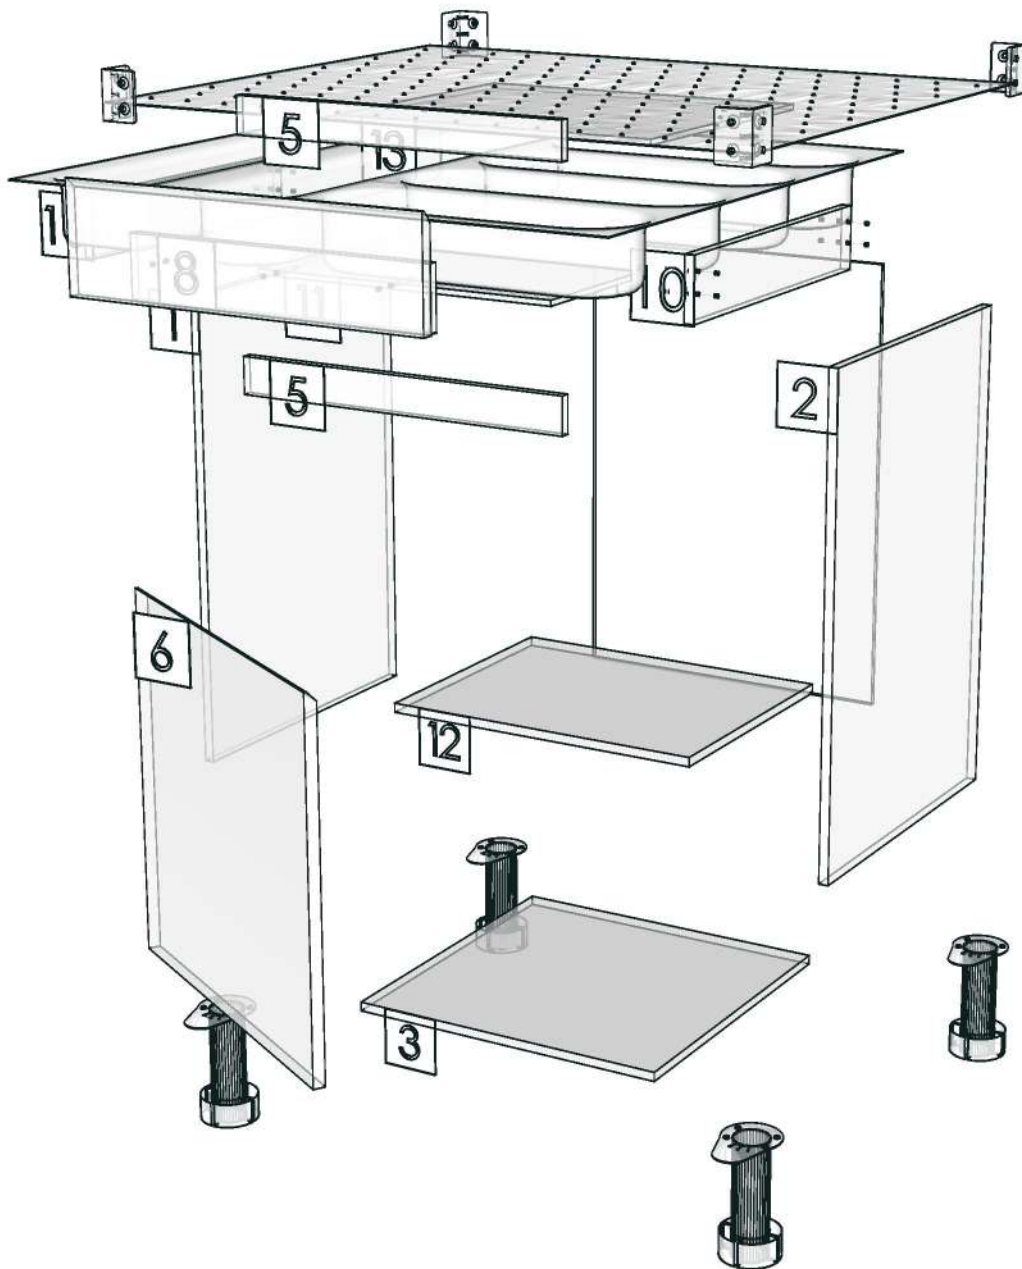

Model	-ASPIRE_VIBHA_DBH601L		
Creator	SUTTHI.P	Name	INDEX_C3D_KITCHENPAE
Reviewer		Order	O001722
Approves		Date	24/06/2024