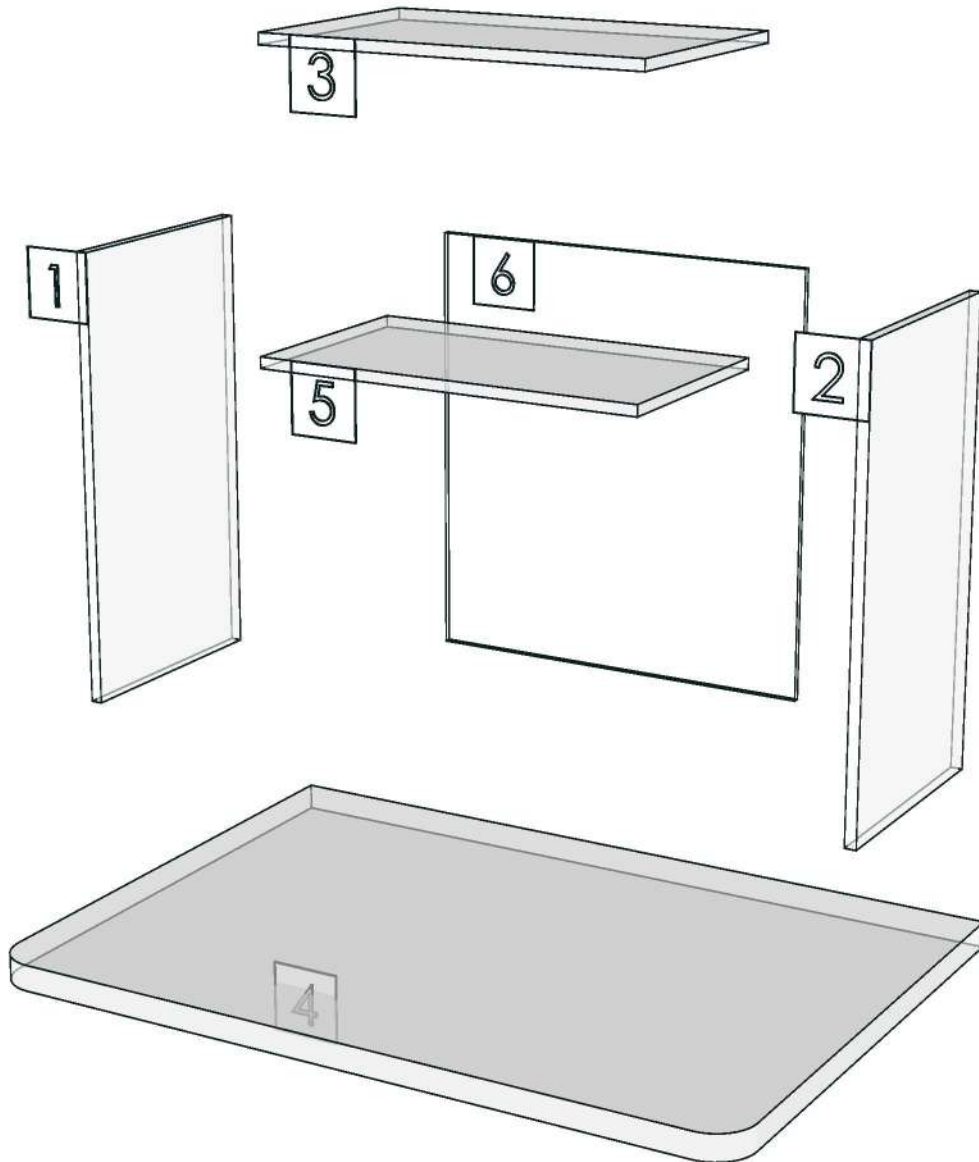

Model	-ASPIRE_VIBHA_DLOMV60H1		
Creator	SUTTHI.P	Name	INDEX_C3D_KITCHENPAE
Reviewer		Order	O001758
Approves		Date	02/07/2024