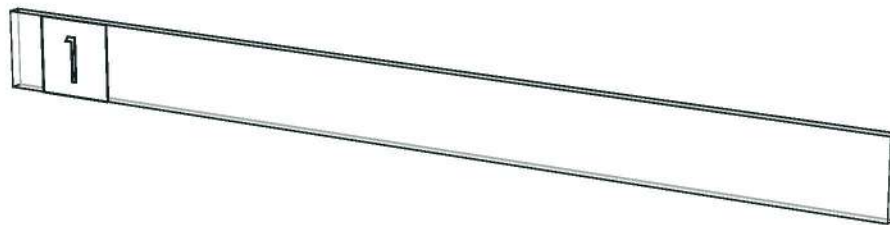

Model	-ASPIRE_VIBHA_DFCL_1200		
Creator	SUTTHI.P	Name	INDEX_C3D_KITCHENPAE
Reviewer		Order	0001764
Approves		Date	03/07/2024