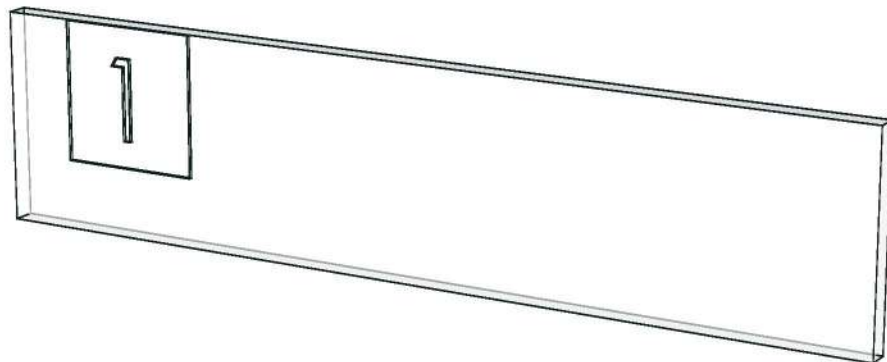

Model	-ASPIRE_VIBHA_DDM_650		
Creator	SUTTHI.P	Name	INDEX_C3D_KITCHENPAE
Reviewer		Order	O001760
Approves		Date	02/07/2024