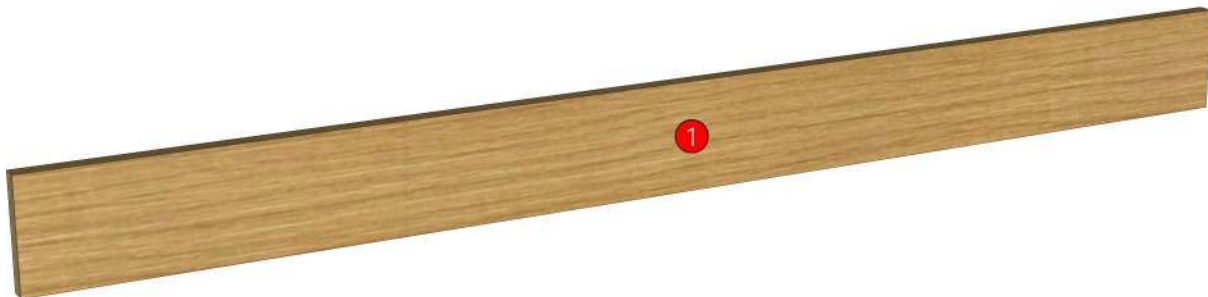

Model	ASPIRE_VIBHA_DFCL_1200		
Creator	SUTTHI.P	Name	INDEX_C3D_KITCHENPAE
Reviewer		Order	O001764
Approves		Date	03/07/2024

ASPIRE_VIBHA_DFCL_1200-1200X16X100

Colour

05.67=ML.WHITE LAVA MARBLE#BT5 (SUPPER MATT)
05.66=ML.WOOD OAK#BT4 (MATT WOODGRIN)
20.07=ML.WHITE #VM1012 18/18(MATT)

Edge

01.380=1 ML.WHITE LAVA MARBLE BT5
01.369=1 WOOD OAK (BT4)
01.47=1 WHITE

K 203R