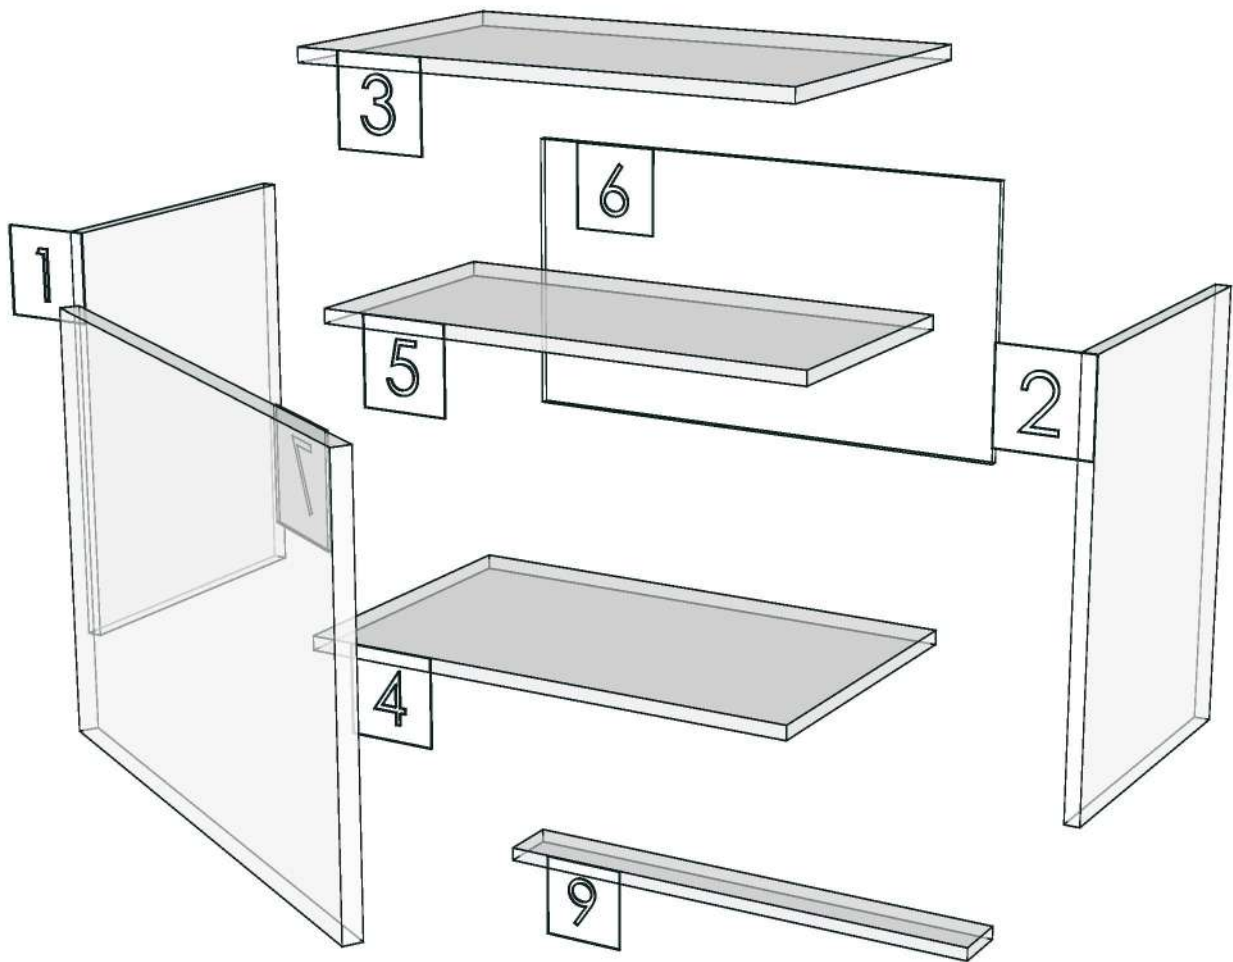

Model	-ASPIRE_VIBHA_DL60H1L		
Creator	SUTTHI.P	Name	INDEX_C3D_KITCHENPAE
Reviewer		Order	O001756
Approves		Date	02/07/2024