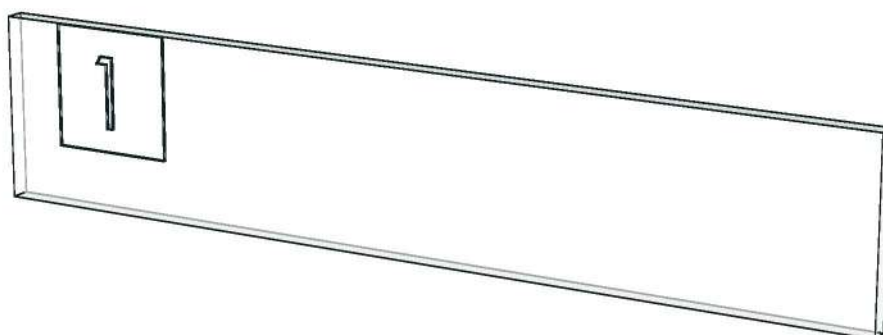

Model	-ASPIRE_VIBHA_DDM_750		
Creator	SUTTHI.P	Name	INDEX_C3D_KITCHENPAE
Reviewer		Order	O001761
Approves		Date	02/07/2024