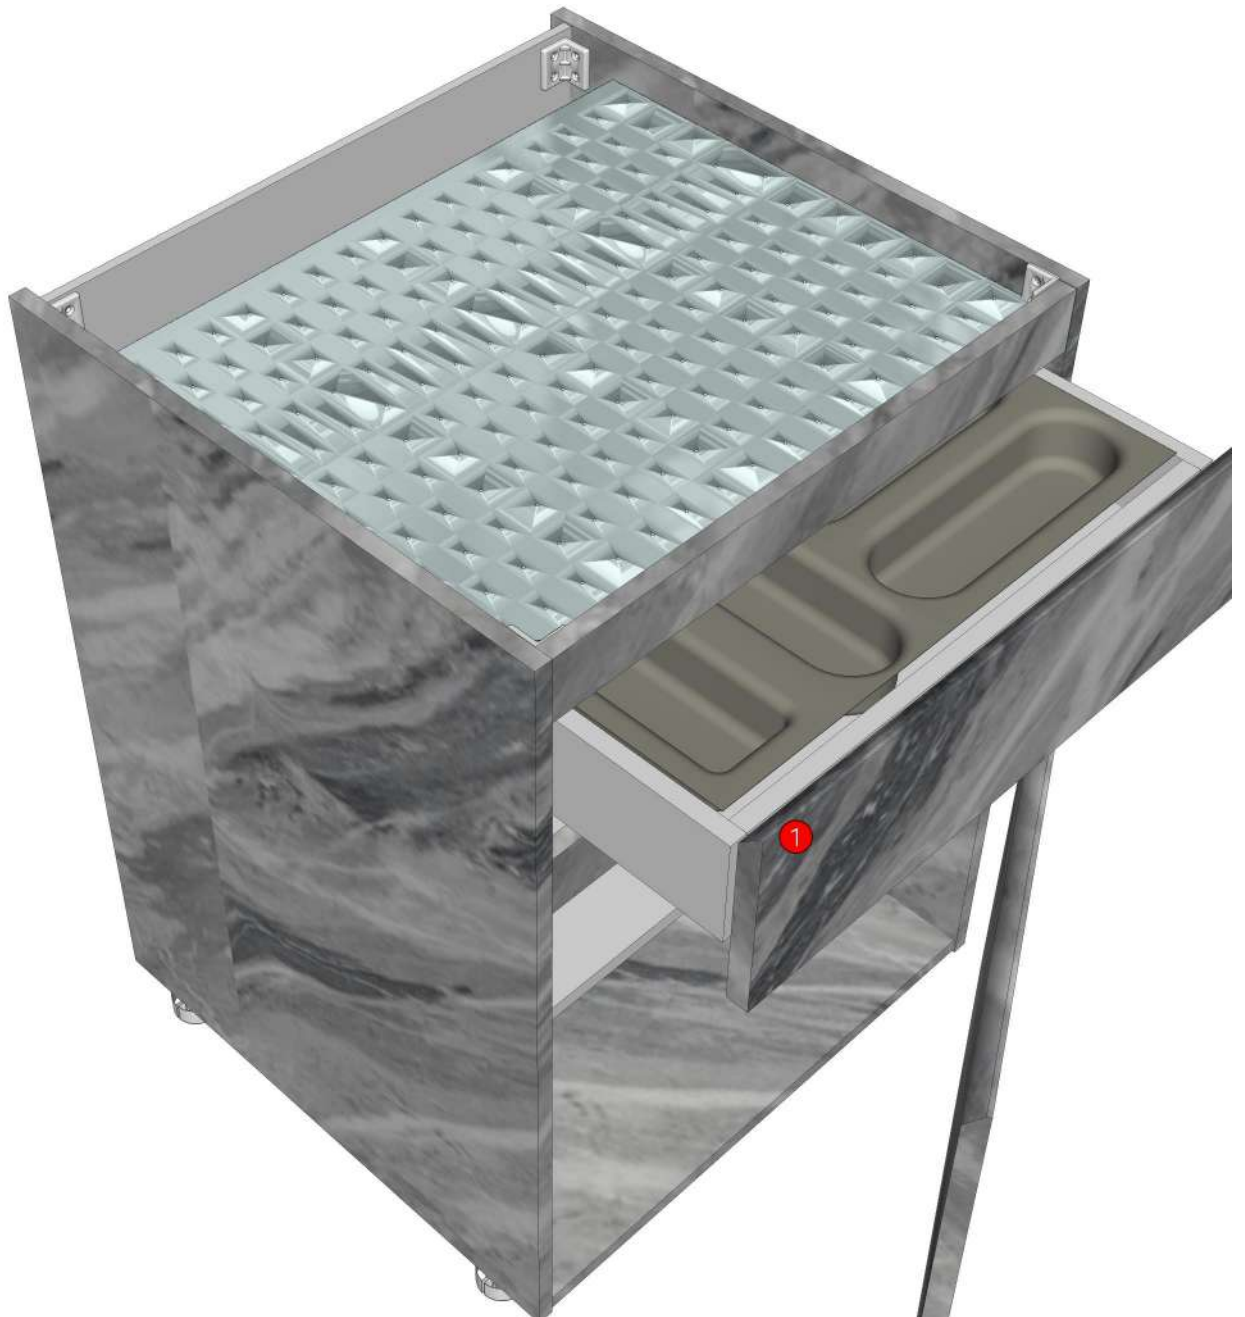

Model	ASPIRE_VIBHA_DBH601R	Name	INDEX_C3D_KITCHENPAE
Creator	SUTTHI.P	Order	O001723
Reviewer		Date	25/06/2024
Approves			

ASPIRE_VIBHA_DBH601R-600X570X813

Colour

05.67=ML.WHITE LAVA MARBLE#BT5 (SUPPER MATT)
05.66=ML.WOOD OAK#BT4 (MATT WOODGRIN)
20.07=ML.WHITE #VM1012 18/18(MATT)

Edge

01.380=1 ML.WHITE LAVA MARBLE BT5
01.369=1 WOOD OAK (BT4)
01.47=1 WHITE