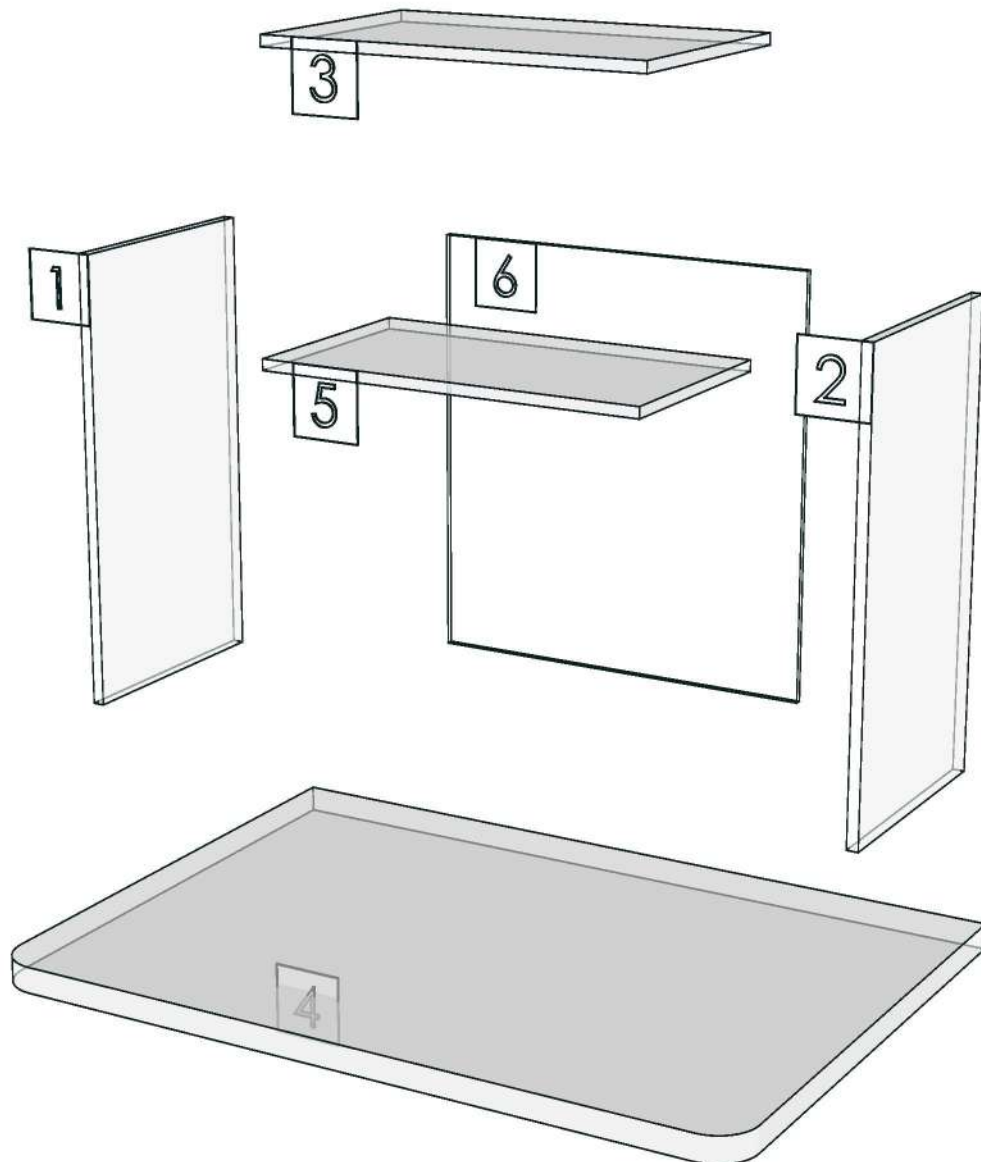

Model	-ASPIRE_VIBHA_DLOMV60H1		
Creator	SUTTHI.P	Name	INDEX_C3D_KITCHENPAE
Reviewer		Order	O001758
Approves		Date	02/07/2024