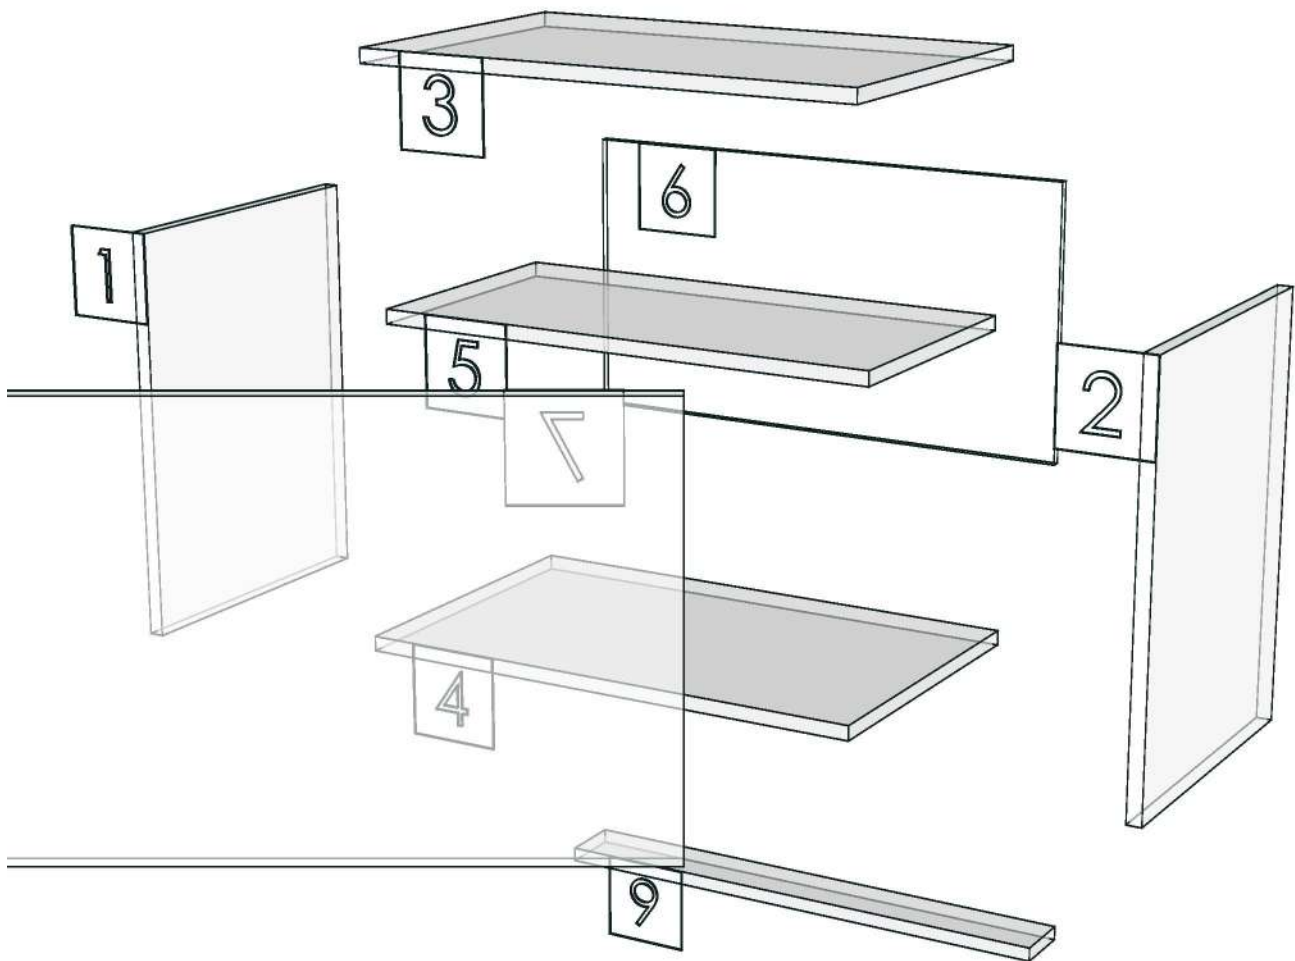

Model	-ASPIRE_VIBHA_DL60H1R		
Creator	SUTTHI.P	Name	INDEX_C3D_KITCHENPAE
Reviewer		Order	O001757
Approves		Date	02/07/2024