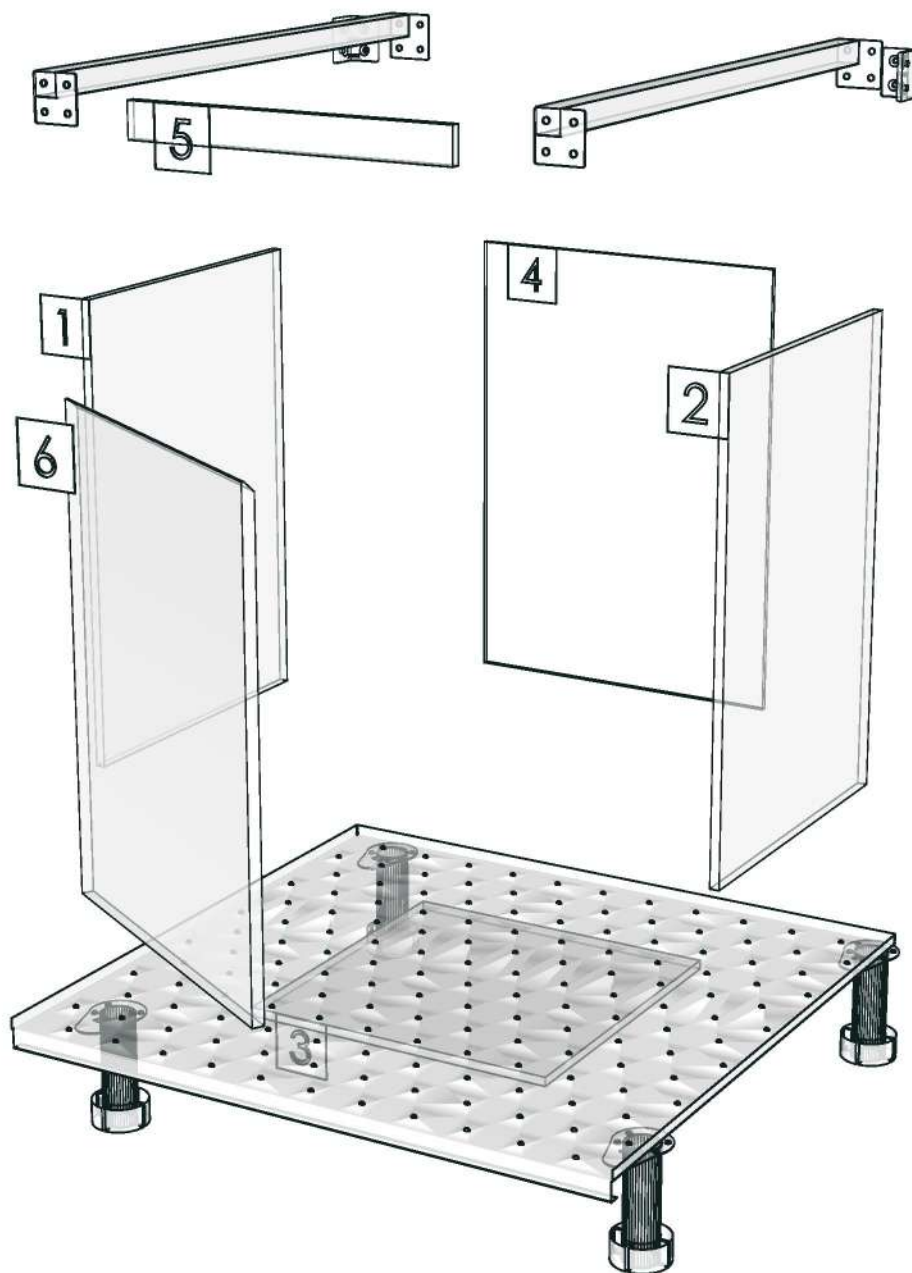

Model	-ASPIRE_VIBHA_DBS60L	Name	INDEX_C3D_KITCHENPAE
Creator	SUTTHI.P	Order	O001724
Reviewer		Date	25/06/2024
Approves