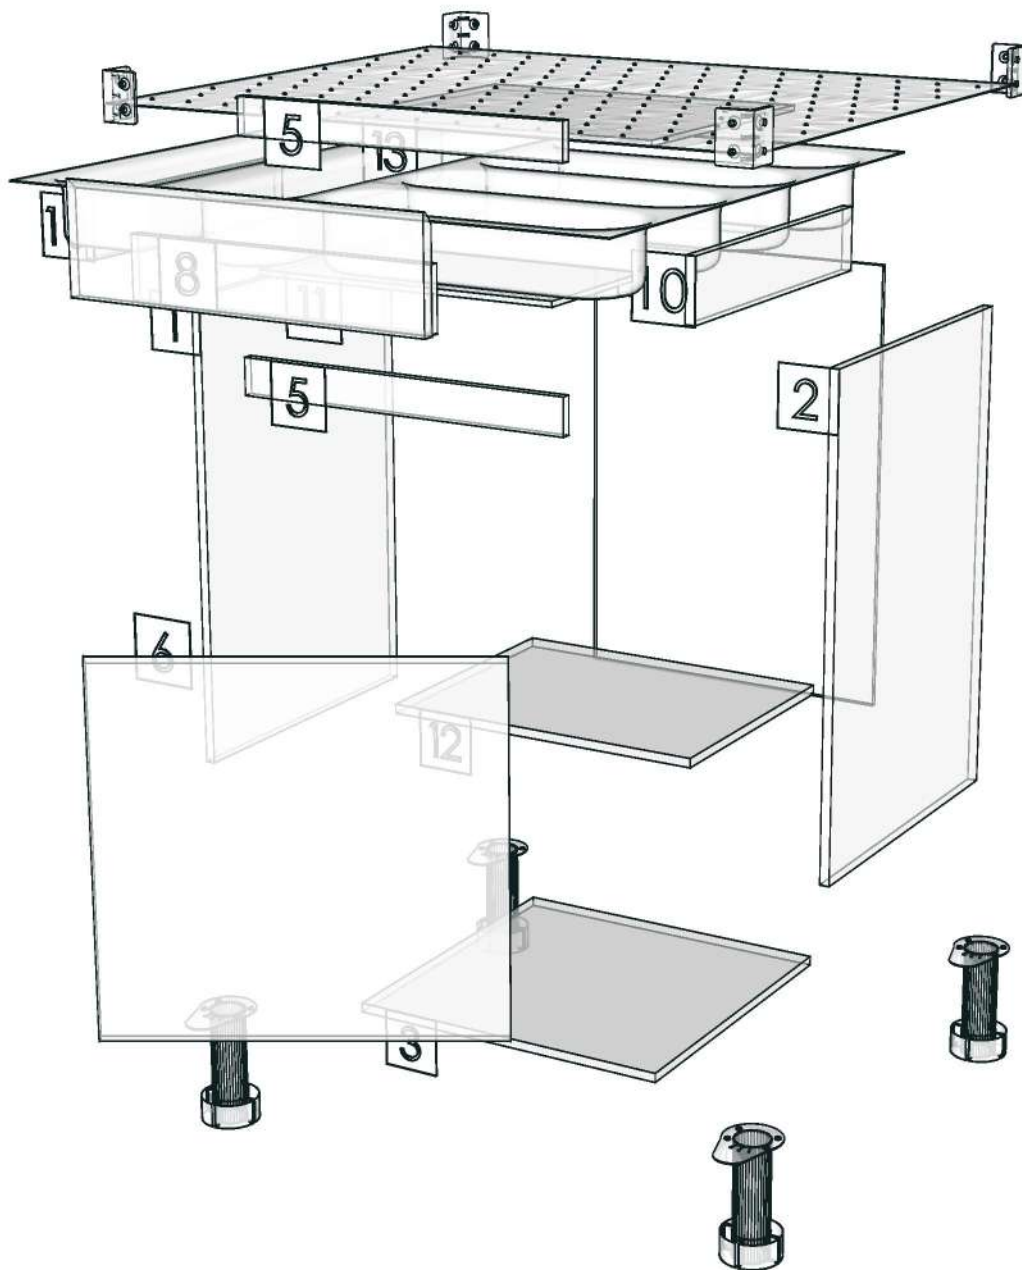

Model	-ASPIRE_VIBHA_DBH601R		
Creator	SUTTHI.P	Name	INDEX_C3D_KITCHENPAE
Reviewer		Order	O001723
Approves		Date	25/06/2024