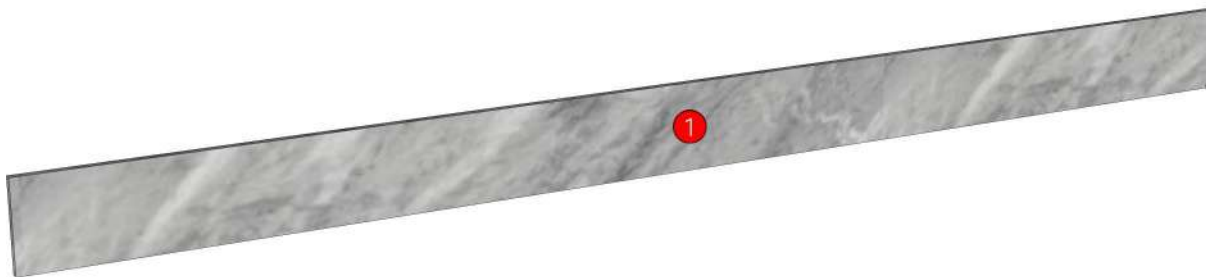

Model	ASPIRE_VIBHA_DPLT_1500		
Creator	SUTTHI.P	Name	INDEX_C3D_KITCHENPAE
Reviewer		Order	O001762
Approves		Date	02/07/2024

ASPIRE_VIBHA_DPLT_1500-1500X9X100

Colour

05.67=ML.WHITE LAVA MARBLE#BT5 (SUPPER MATT)

05.66=ML.WOOD OAK#BT4 (MATT WOODGRIN)

20.07=ML.WHITE #VM1012 18/18(MATT)

Edge

01.380=1 ML.WHITE LAVA MARBLE BT5

01.369=1 WOOD OAK (BT4)

01.47=1 WHITE

K 202L