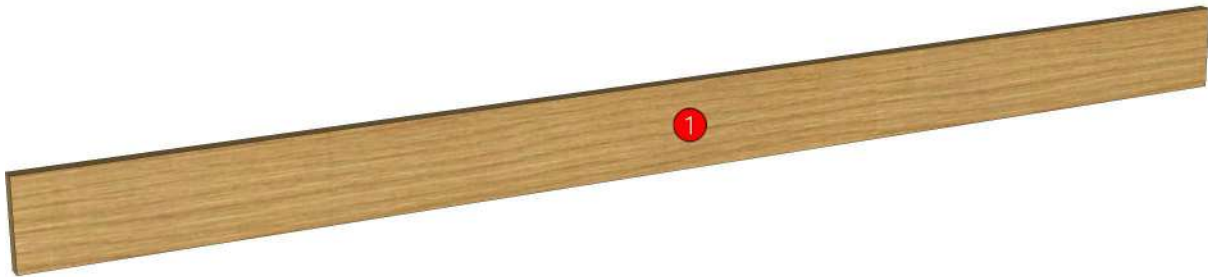

Model	ASPIRE_VIBHA_DFCL_1500		
Creator	SUTTHI.P	Name	INDEX_C3D_KITCHENPAE
Reviewer		Order	O001765
Approves		Date	03/07/2024

ASPIRE_VIBHA_DFCL_1500-1500X16X100

Colour

05.67=ML.WHITE LAVA MARBLE#BT5 (SUPPER MATT)

05.66=ML.WOOD OAK#BT4 (MATT WOODGRIN)

20.07=ML.WHITE #VM1012 18/18(MATT)

Edge

01.380=1 ML.WHITE LAVA MARBLE BT5

01.369=1 WOOD OAK (BT4)

01.47=1 WHITE

K 202L