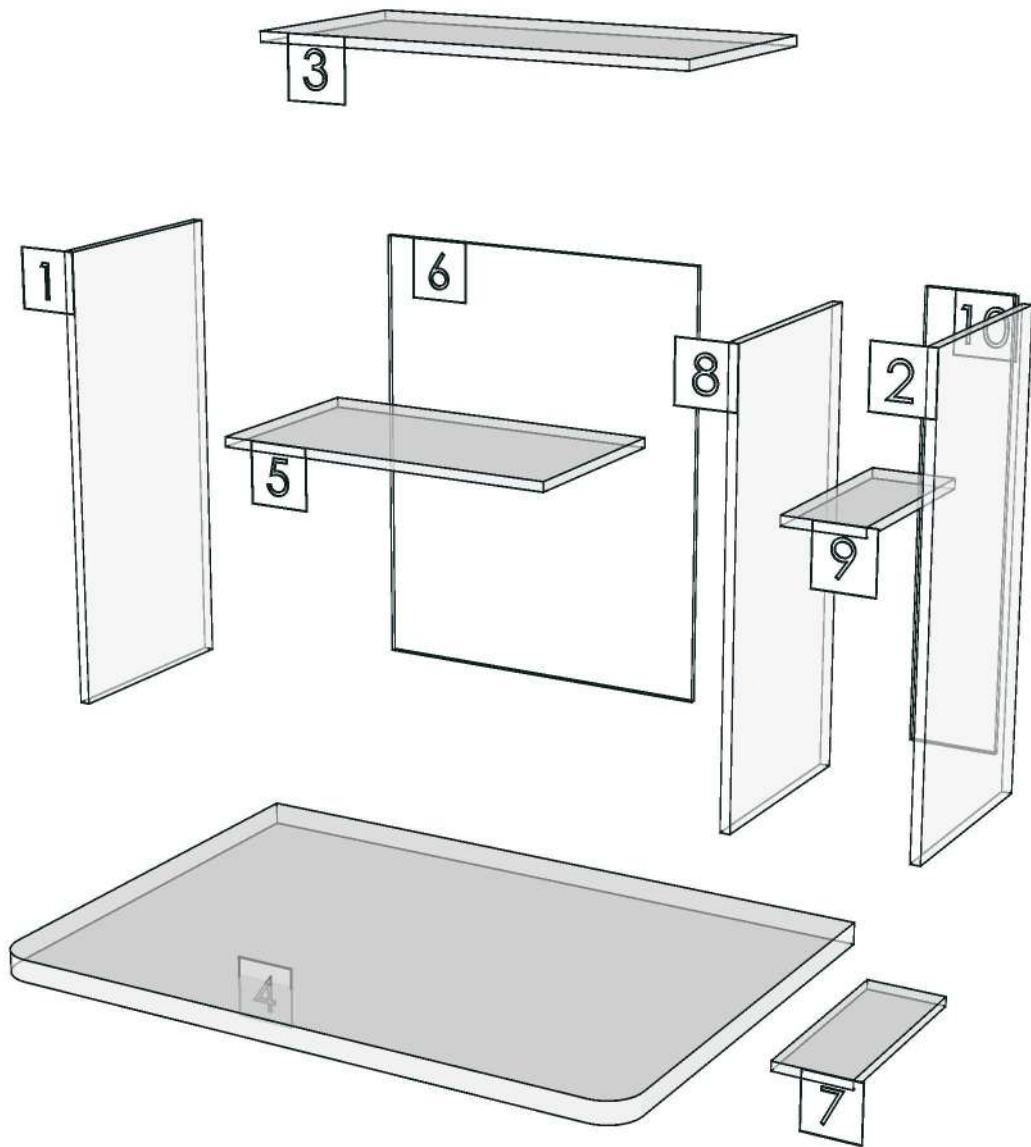

Model	-ASPIRE_VIBHA_DLOMV75L		
Creator	SUTTHI.P	Name	INDEX_C3D_KITCHENPAE
Reviewer		Order	O001732
Approves		Date	01/07/2024