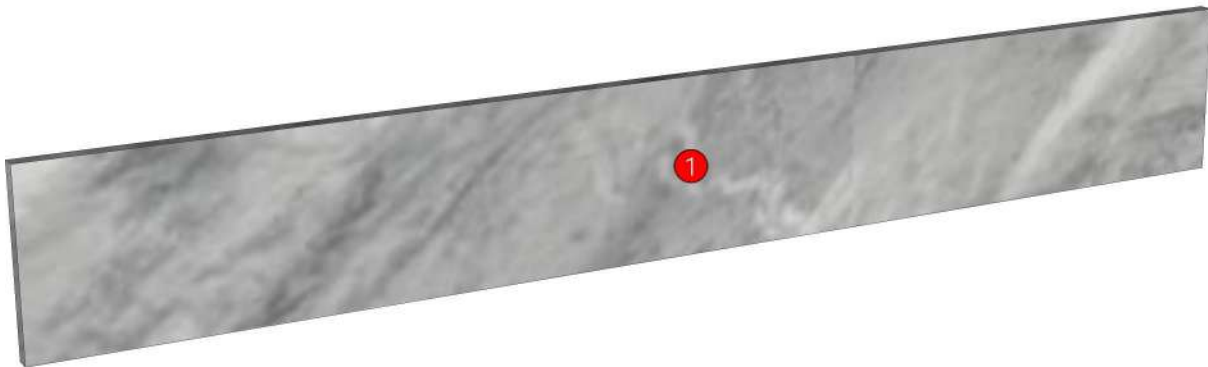

Model	ASPIRE_VIBHA_DPLT_731		
Creator	SUTTHI.P	Name	INDEX_C3D_KITCHENPAE
Reviewer		Order	O001753
Approves		Date	02/07/2024

ASPIRE_VIBHA_DPLT_731-731X9X100

Colour

05.67=ML.WHITE LAVA MARBLE#BT5 (SUPPER MATT)

05.66=ML.WOOD OAK#BT4 (MATT WOODGRIN)

20.07=ML.WHITE #VM1012 18/18(MATT)

Edge

01.380=1 ML.WHITE LAVA MARBLE BT5

01.369=1 WOOD OAK (BT4)

01.47=1 WHITE

K 103L