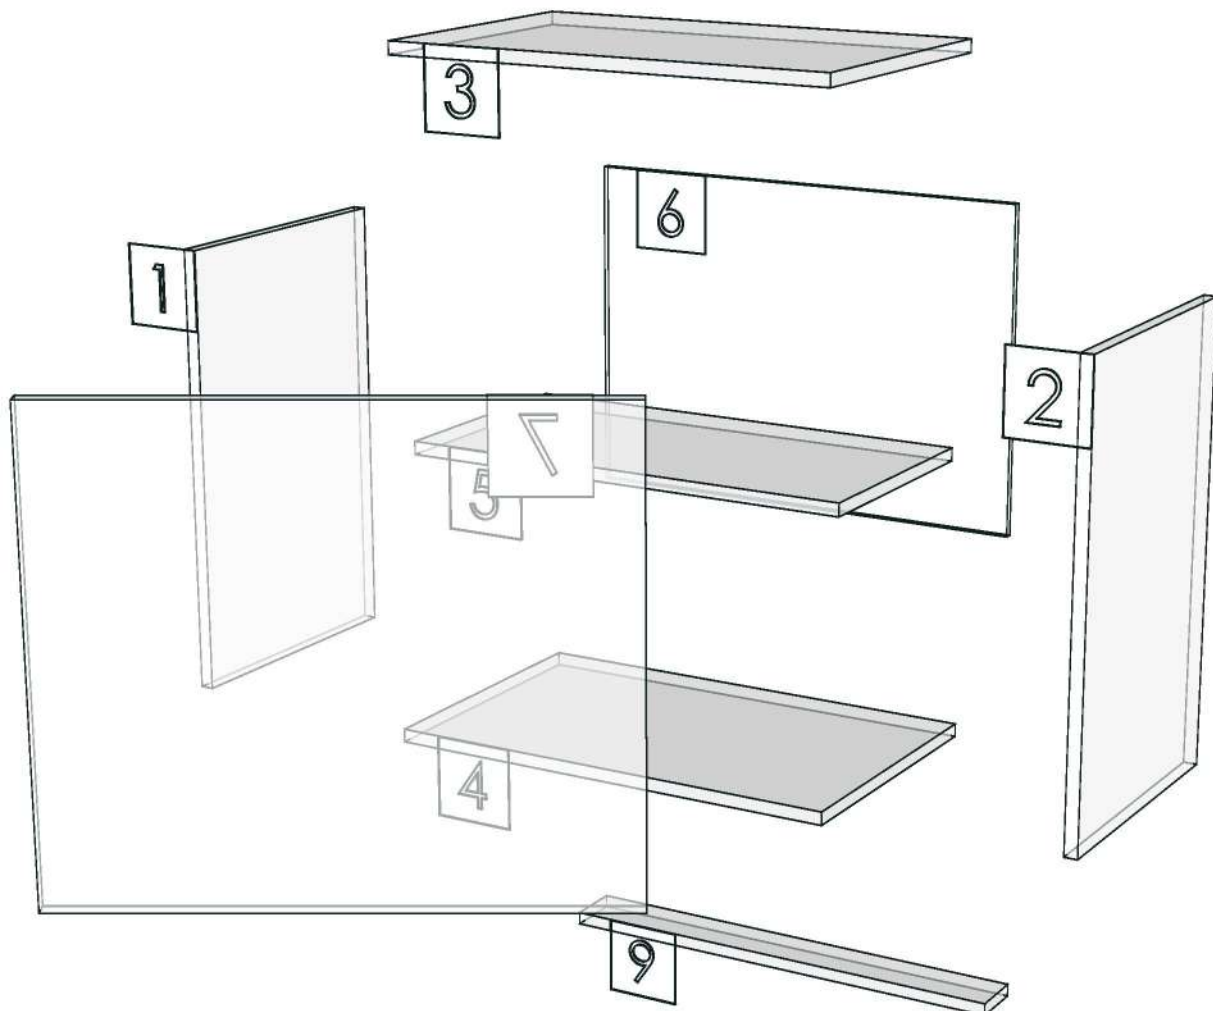

Model	-ASPIRE_VIBHA_DL60HR		
Creator	SUTTHI.P	Name	INDEX_C3D_KITCHENPAE
Reviewer		Order	0001737
Approves		Date	01/07/2024