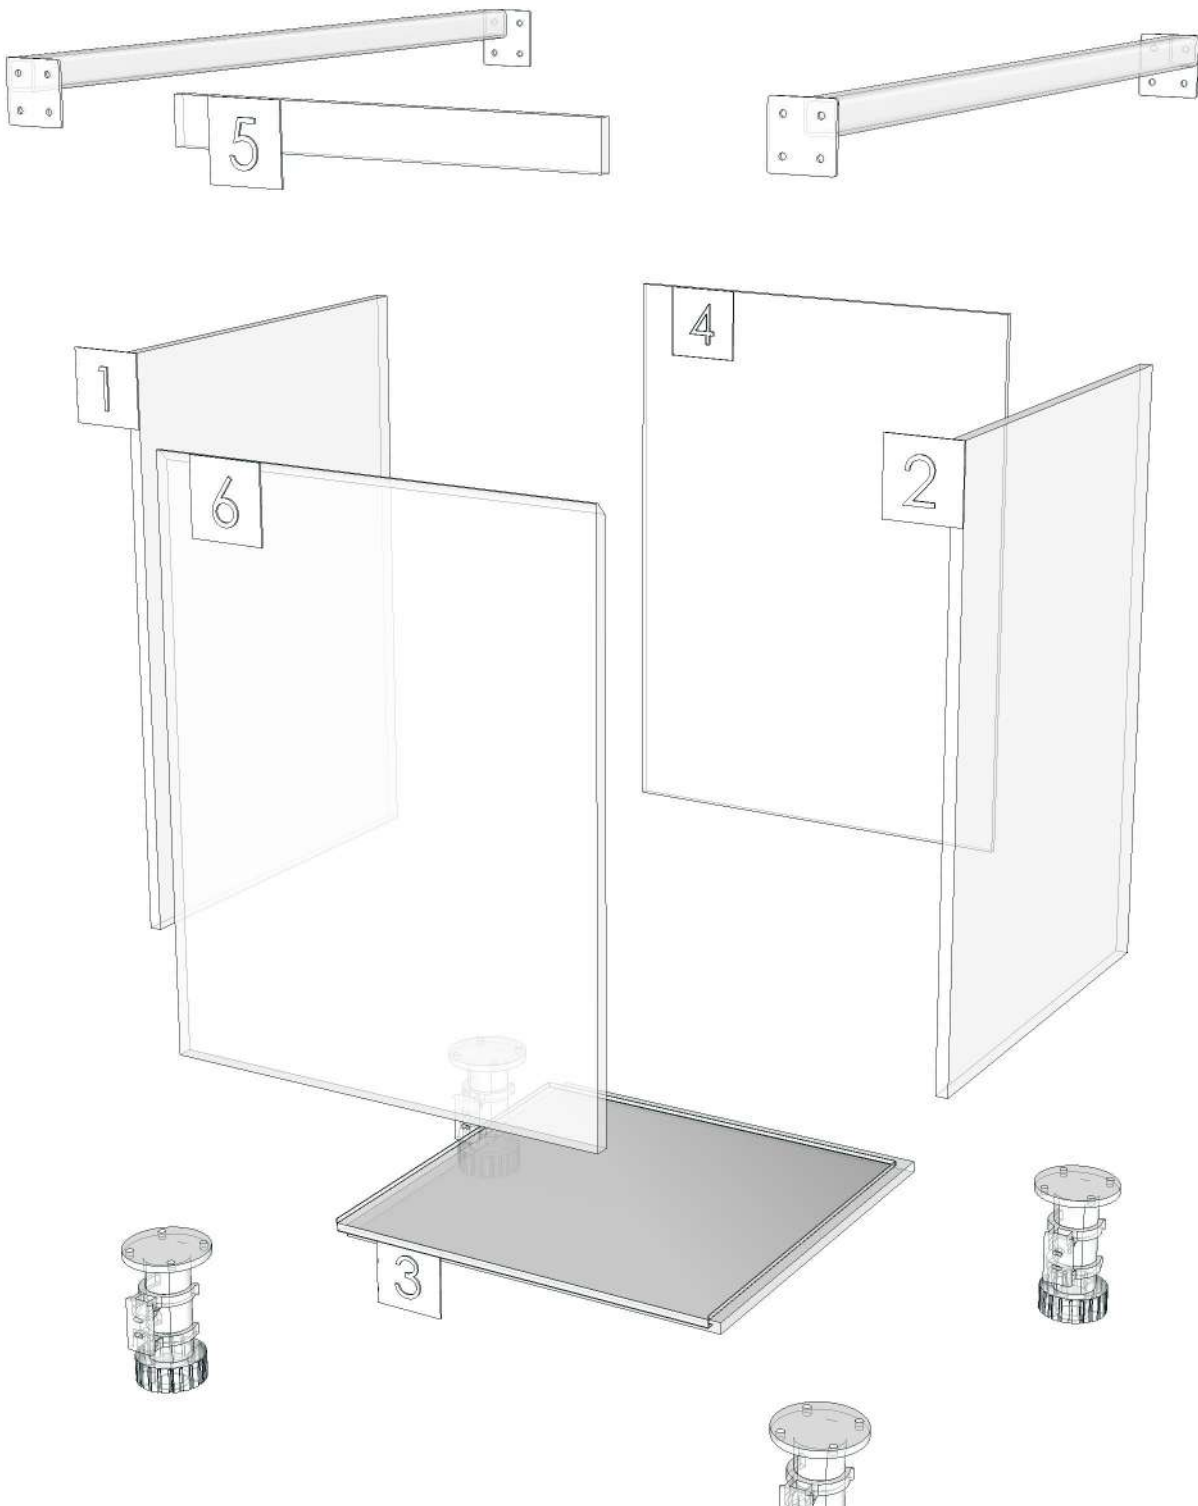

Edge

01.383=1 GREY LAVA MARBLE BU4
01.47=1 WHITE

K103R-160146647

Model	-ASPIRE_AR		
Creator	CHALEAMPHON	.BCP Name	INDEX_C3D_KITCHEN2
Reviewer		Order	H000934
Approves		Date	30/04/2024

Model	-ASPIRE_AR		
Creator	CHALEAMPHON	.BCP Name	INDEX_C3D_KITCHEN2
Reviewer		Order	H000931
Approves		Date	30/04/2024