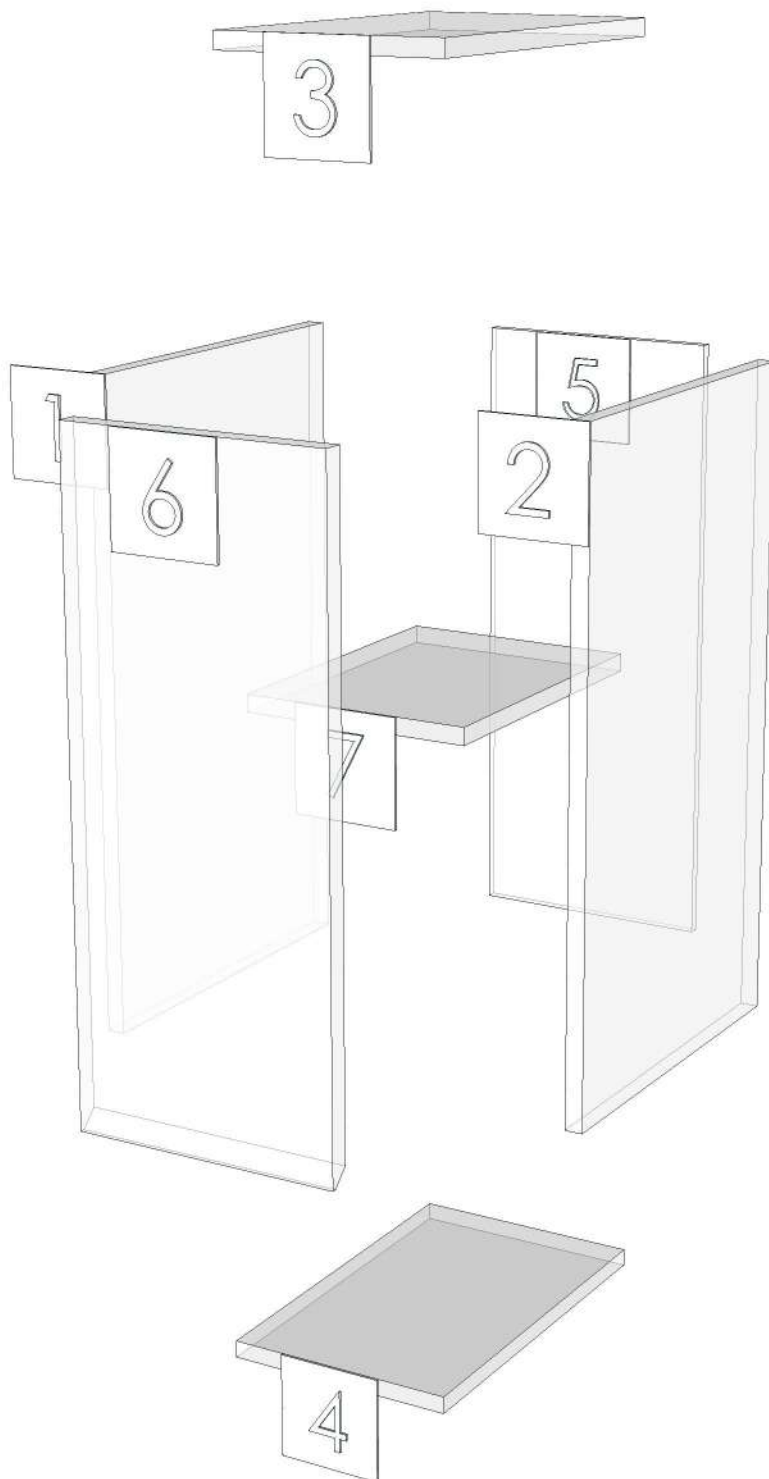

K101L-160129422

K102L-160146638

K103R-160146647

Model	-ASPIRE_AR		
Creator	CHALEAMPON	.BCP Name	INDEX_C3D_KITCHEN2
Reviewer		Order	H000646
Approves		Date	22/12/2023

Model	-ASPIRE_AR		
Creator	CHALEAMPHON	.BCP Name	INDEX_C3D_KITCHEN2
Reviewer		Order	H000935
Approves		Date	30/04/2024