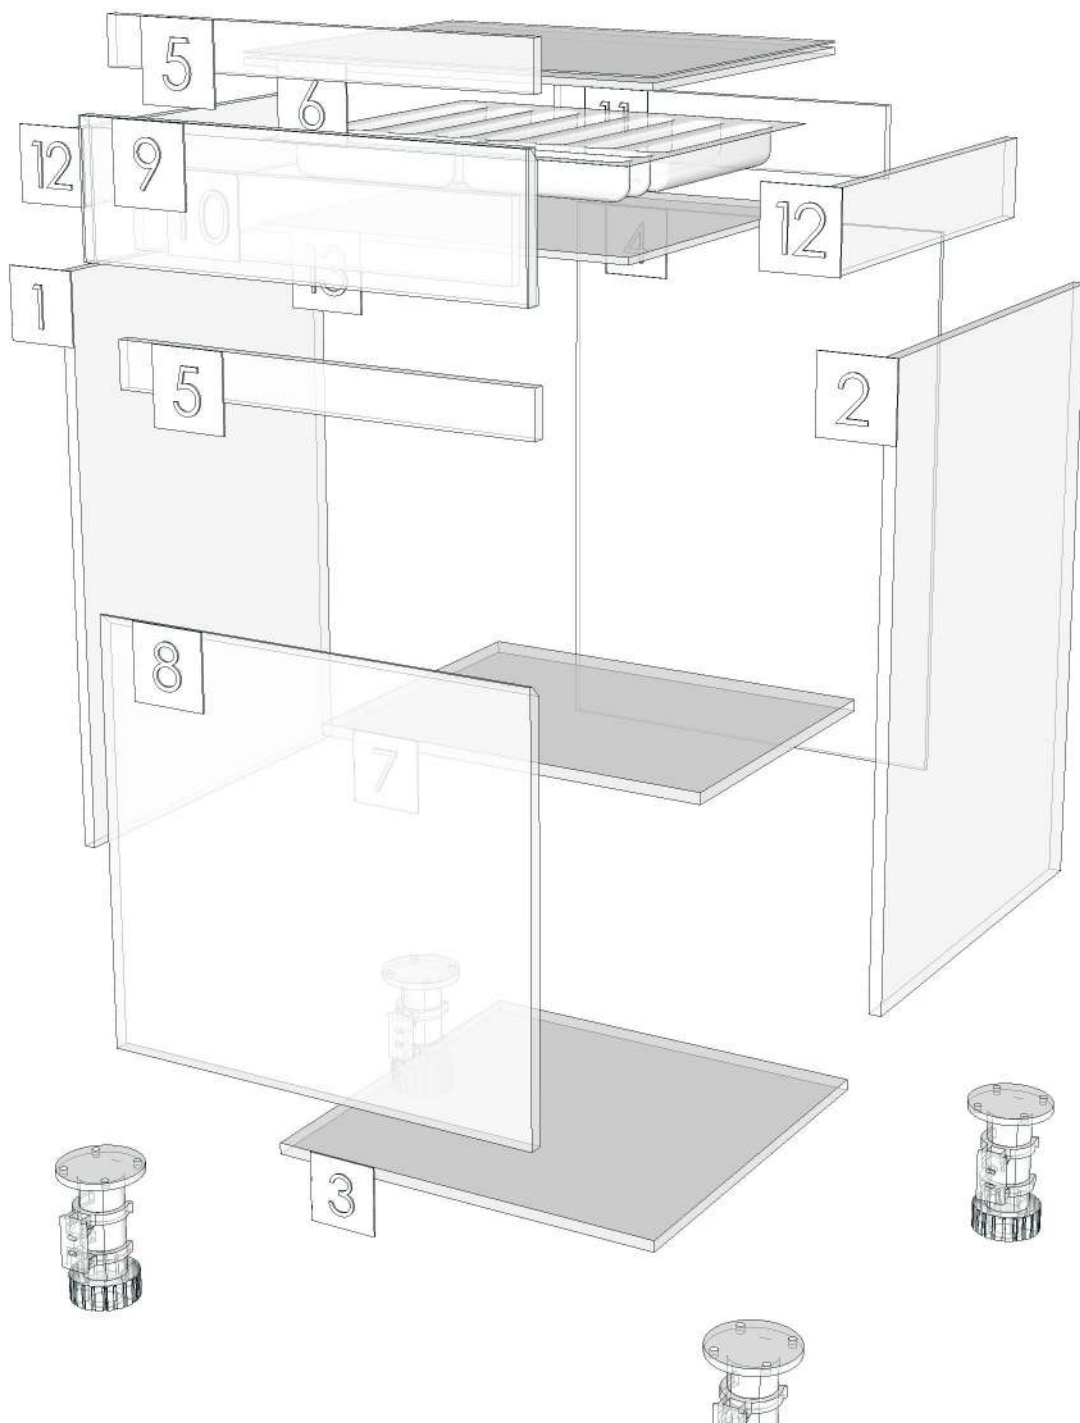

Edge

01.383=1 GREY LAVA MARBLE BU4
01.47=1 WHITE

K103R-160146647

Model	-ASPIRE_AR		
Creator	CHALEAMPHON	.BCP Name	INDEX_C3D_KITCHEN2
Reviewer		Order	H000933
Approves		Date	30/04/2024

Model	ASPIRE_AR_DLOMV60		
Creator	CHALEAMPHON	.BCP Name	INDEX_C3D_KITCHEN2
Reviewer		Order	H000646
Approves		Date	22/12/2023