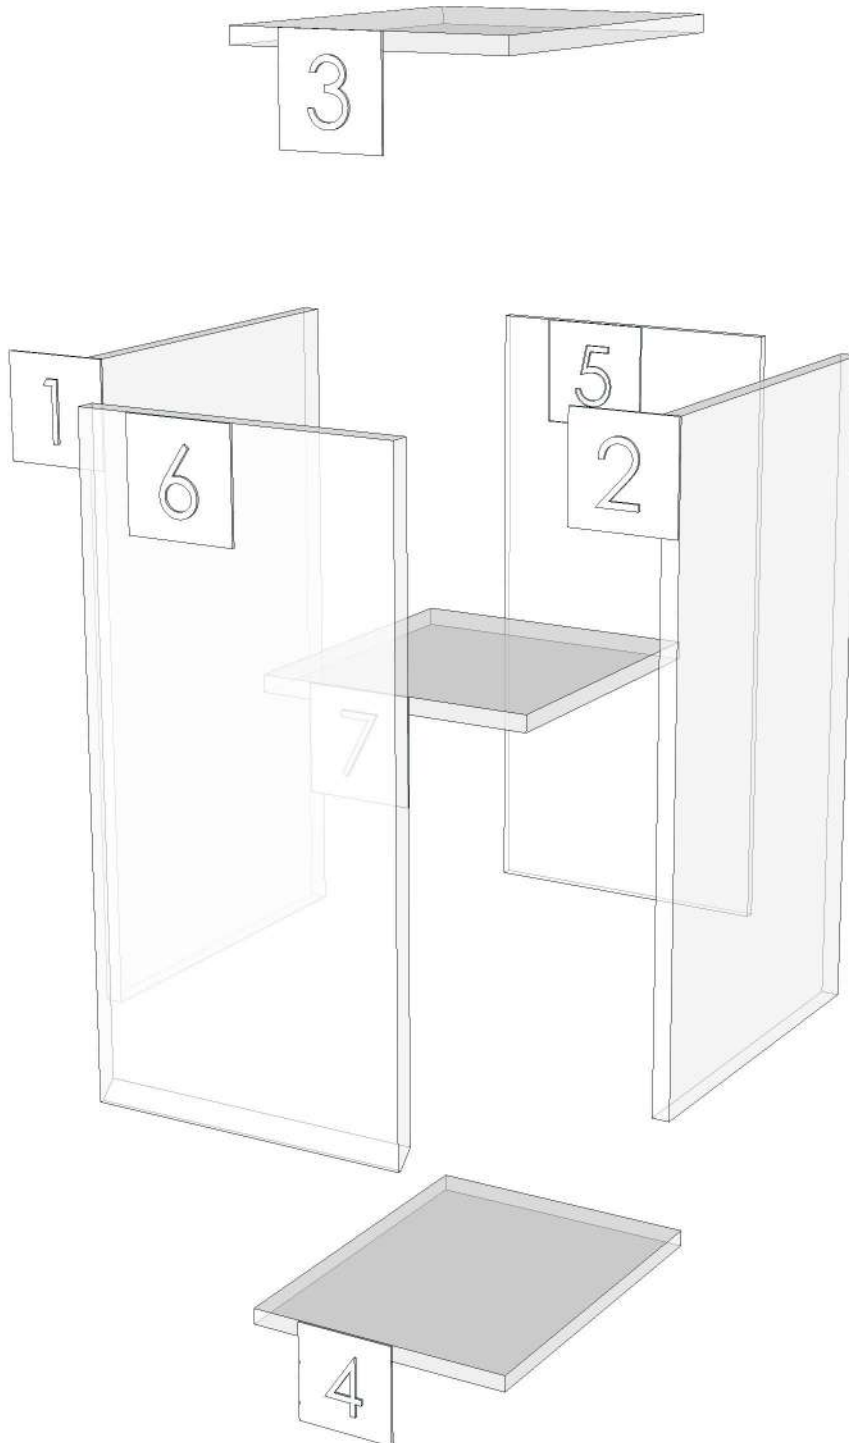

Model	-ASPIRE_AR		
Creator	CHALEAMPON	.BCP Name	INDEX_C3D_KITCHEN2
Reviewer		Order	H000936
Approves		Date	30/04/2024