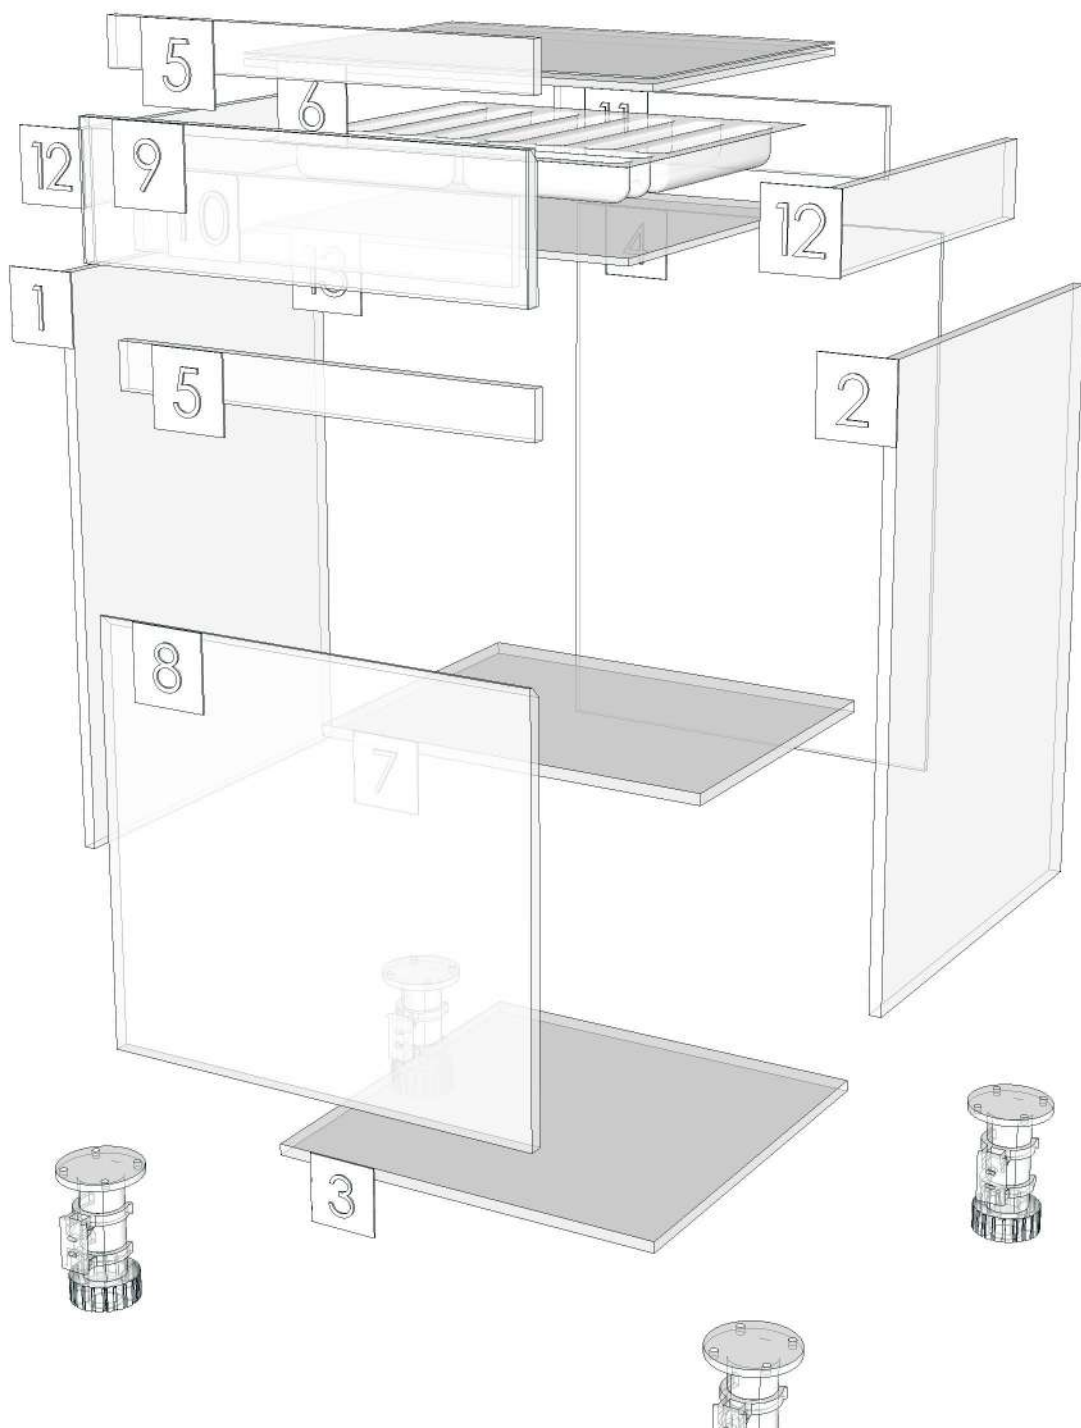

Model	-ASPIRE_AR		
Creator	CHALEAMPHON	.BCP Name	INDEX_C3D_KITCHEN2
Reviewer		Order	H000640
Approves		Date	22/12/2023