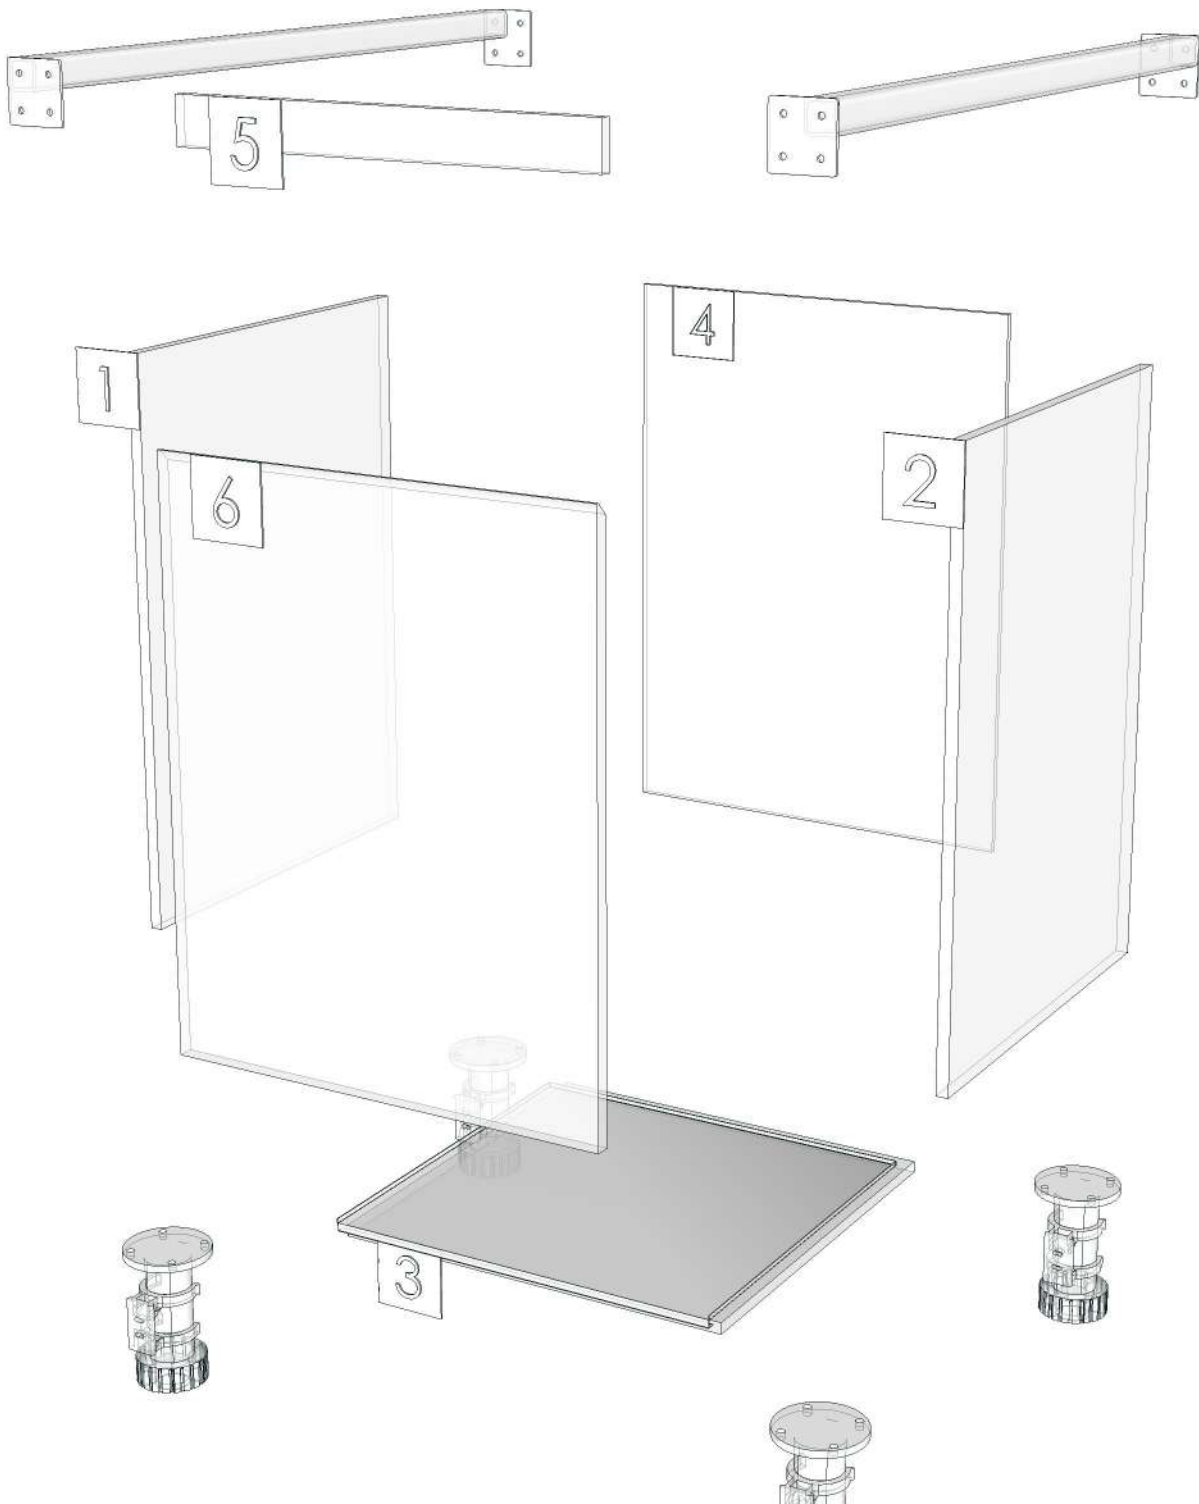

Model	-ASPIRE_AR		
Creator	CHALEAMPHON	.BCP Name	INDEX_C3D_KITCHEN2
Reviewer		Order	H000641
Approves		Date	22/12/2023