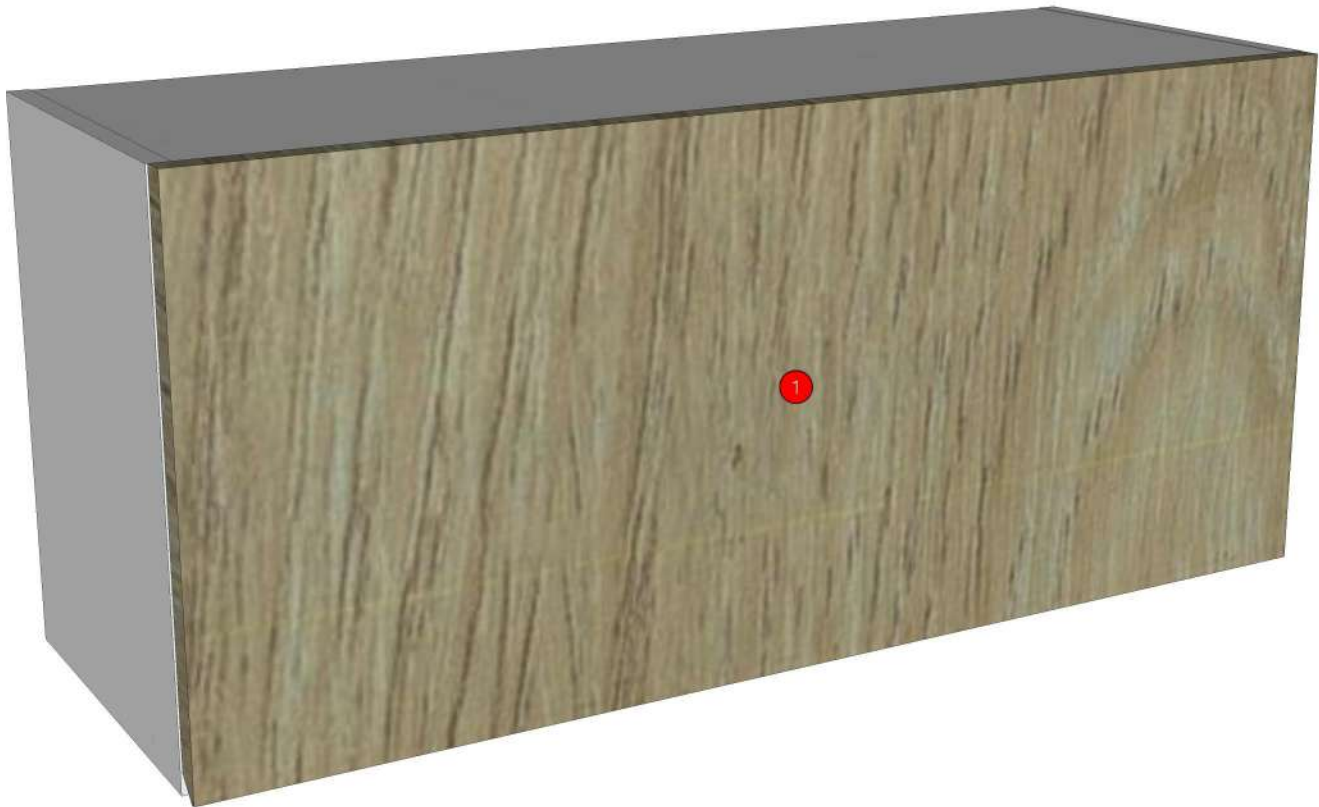

K100R-160135778
K102R-160136333