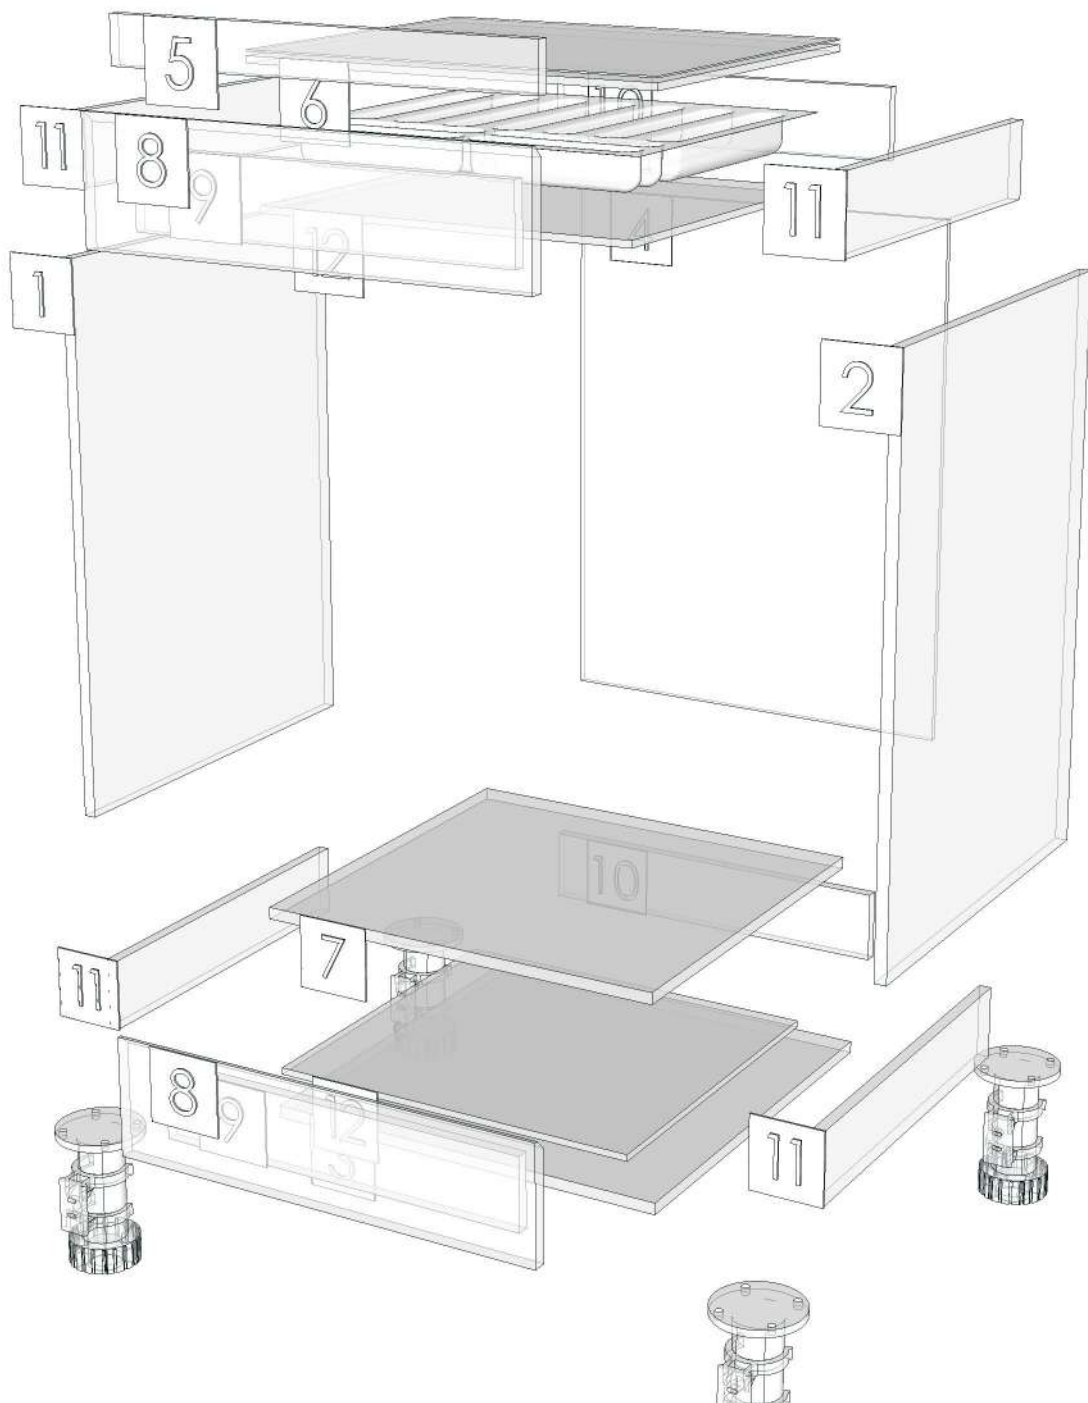

K101R-160136322

K102R-160136333

Model	-1PLUS_JY6		
Creator	CHALEAMPHON	.BCP Name	INDEX_C3D_KITCHEN2
Reviewer		Order	H000883
Approves		Date	12/03/2024

Model	-1PLUS_JY6		
Creator	CHALEAMPHON	.BCP Name	INDEX_C3D_KITCHEN2
Reviewer		Order	H000886
Approves		Date	13/03/2024