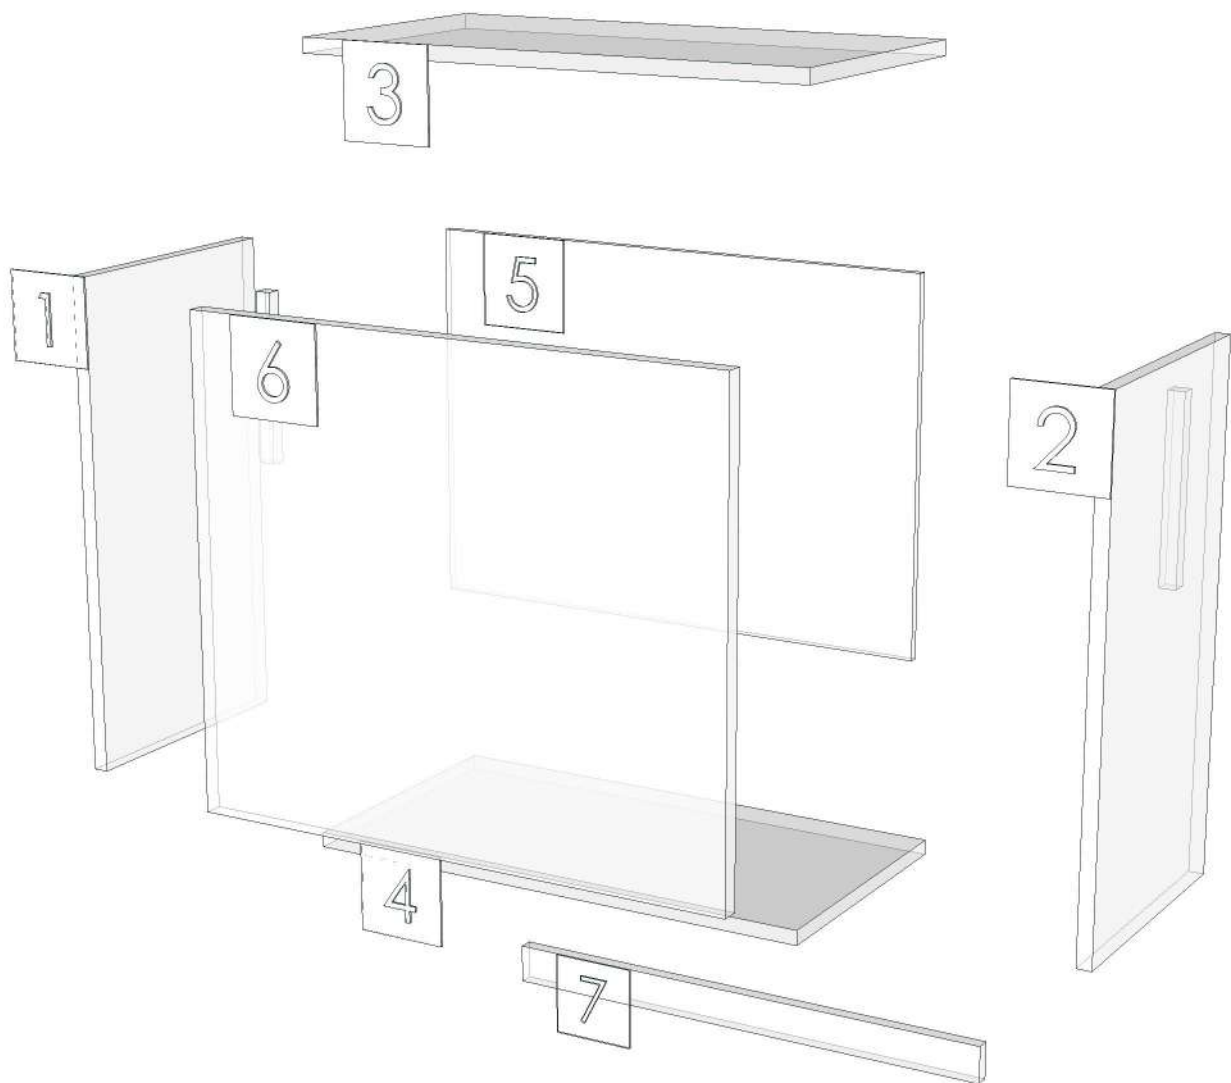

K101R-160136322

K102R-160136333

Model	-1PLUS_JY6		
Creator	CHALEAMPHON	.BCP Name	INDEX_C3D_KITCHEN2
Reviewer		Order	H000883
Approves		Date	12/03/2024

Model	-1PLUS_JY6		
Creator	CHALEAMPHON	.BCP Name	INDEX_C3D_KITCHEN2
Reviewer		Order	H000886
Approves		Date	13/03/2024