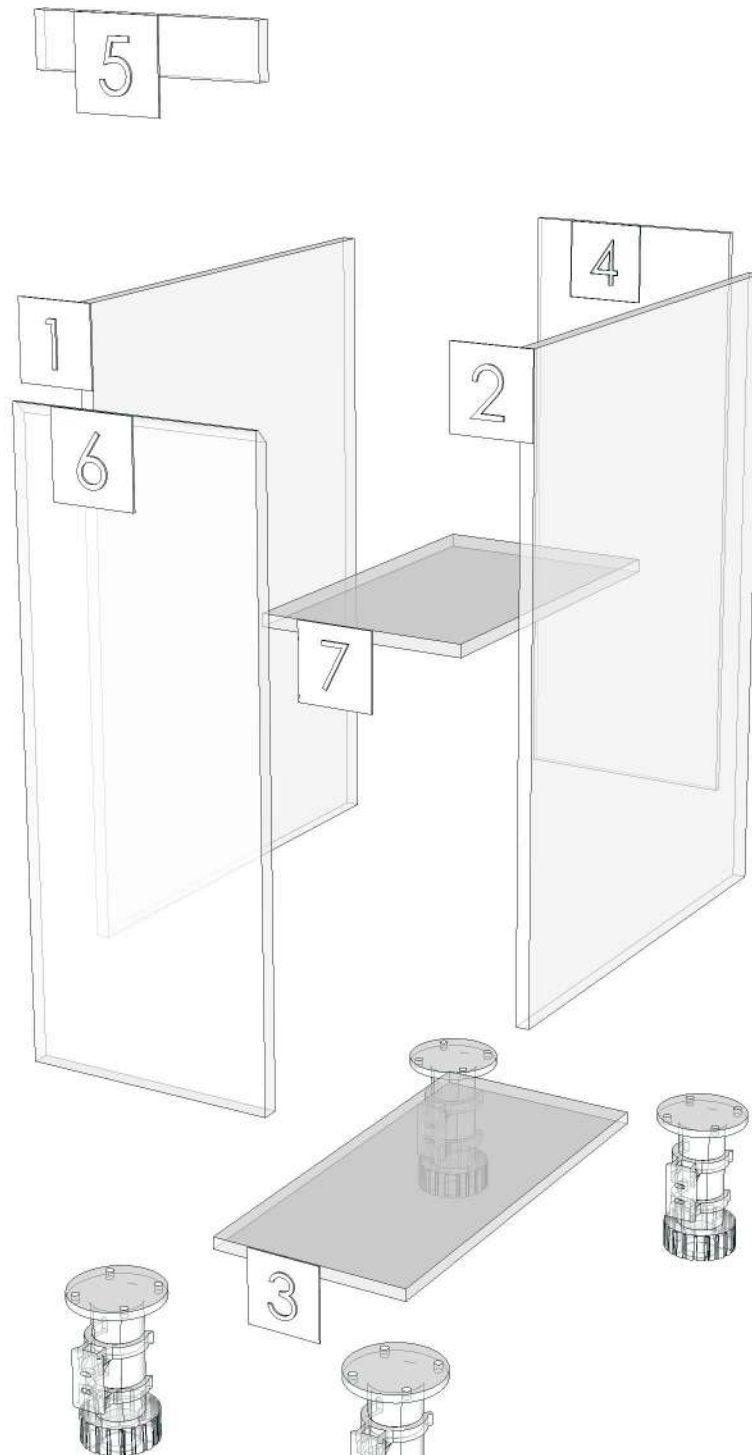

1PLUS_J6_DB30R-300X570X760

Colour

05.01=ML WHITE VM1012 18/18
 07.18=AQ2 GRAND OAK WOODRIFT

Edge

01.47=1 WHITE
 01.103=1 GRAND OAK AQ2 _ A613TH00

K100R-160135778
 K102R-160136333

Model	-1PLUS_JY6		
Creator	CHALEAMPON	.BCP Name	INDEX_C3D_KITCHEN2
Reviewer		Order	H000885
Approves		Date	13/03/2024