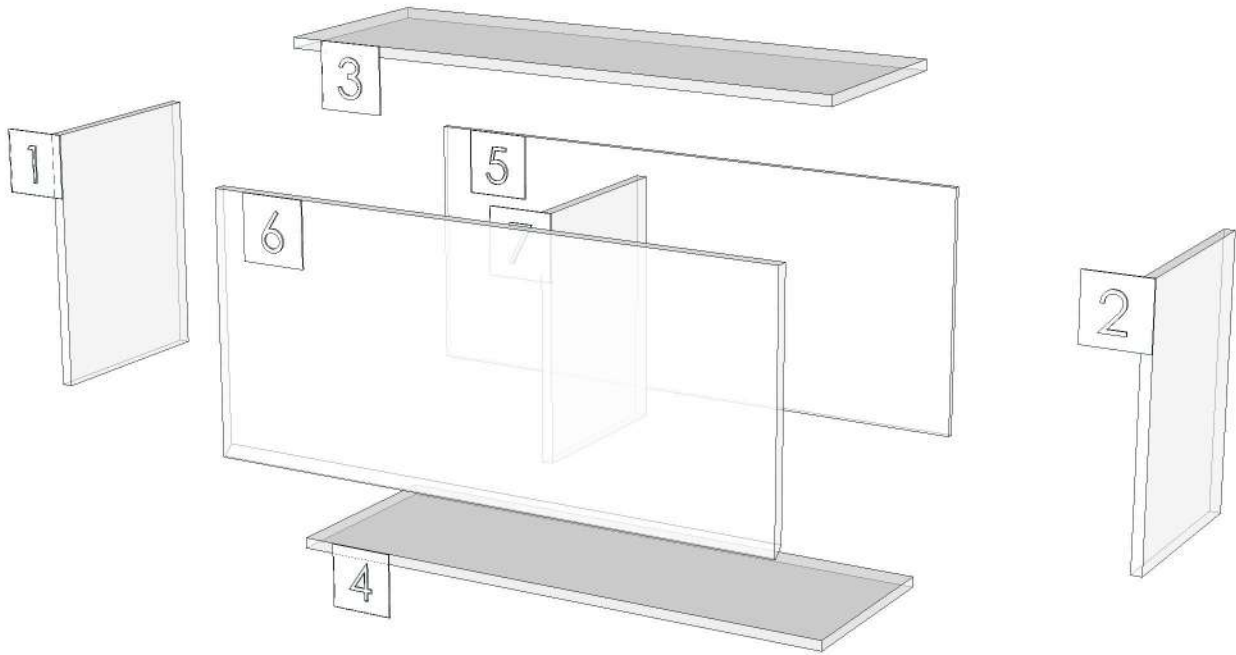

Edge

01.47=1 WHITE
01.103=1 GRAND OAK AQ2 _ A613TH00

K100R-160135778
K102R-160136333

Model	-1PLUS_JY6		
Creator	CHALEAMPHON	.BCP Name	INDEX_C3D_KITCHEN2
Reviewer		Order	H000887
Approves		Date	13/03/2024

Model	1PLUS_J6_DDM100		
Creator	CHALEAMPON	.BCP Name	INDEX_C3D_KITCHEN2
Reviewer		Order	H000919
Approves		Date	24/04/2024