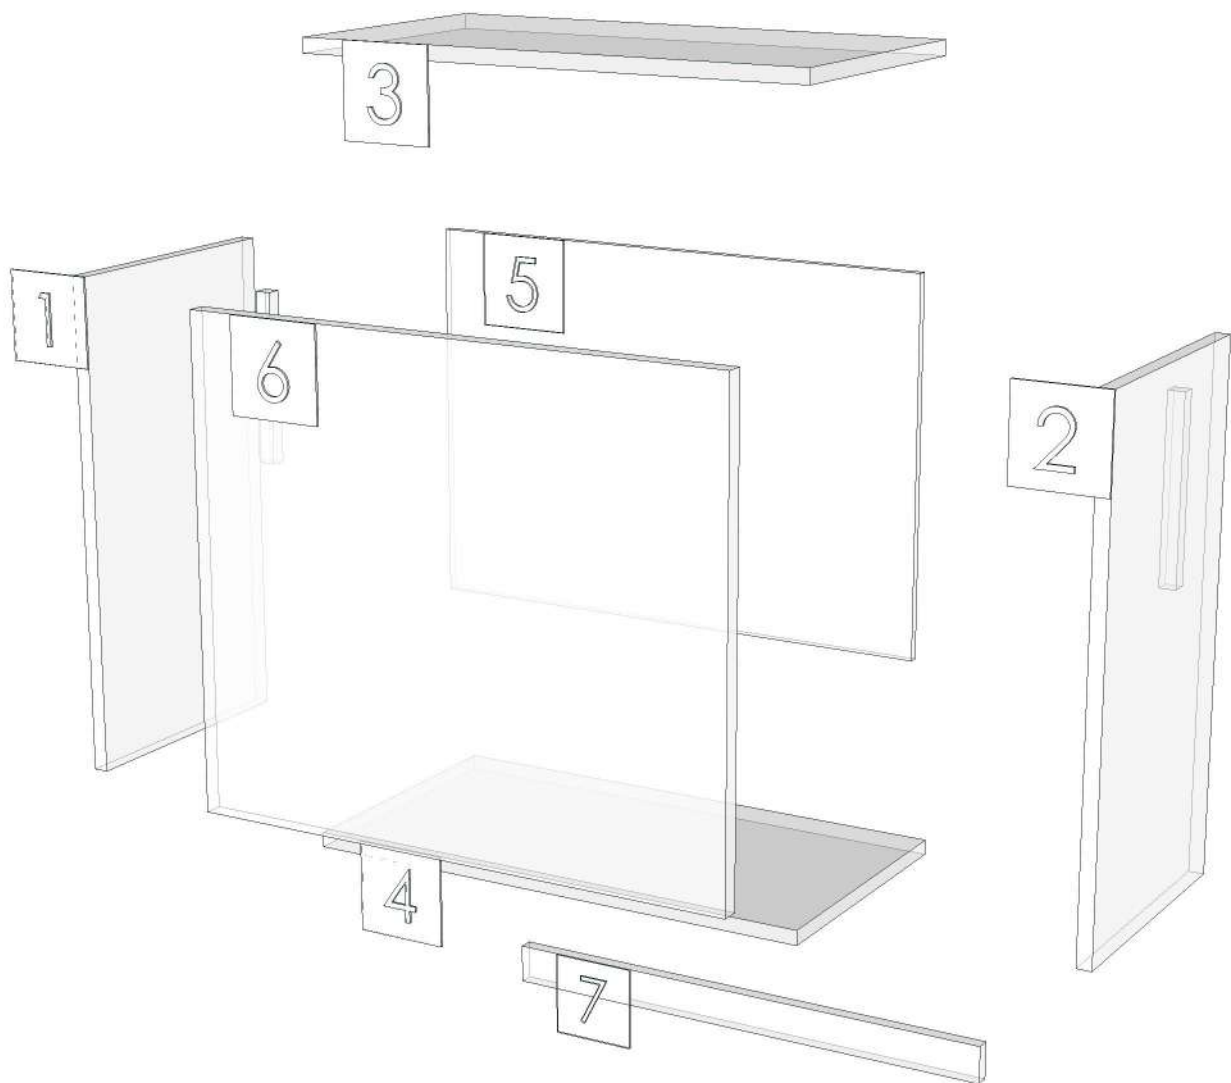

K101R-160136322

K102R-160136333

Model	-1PLUS_JY6		
Creator	CHALEAMPHON	.BCP Name	INDEX_C3D_KITCHEN2
Reviewer		Order	H000883
Approves		Date	12/03/2024

Model	-1PLUS_JY6		
Creator	CHALEAMPON	.BCP Name	INDEX_C3D_KITCHEN2
Reviewer		Order	H000886
Approves		Date	13/03/2024