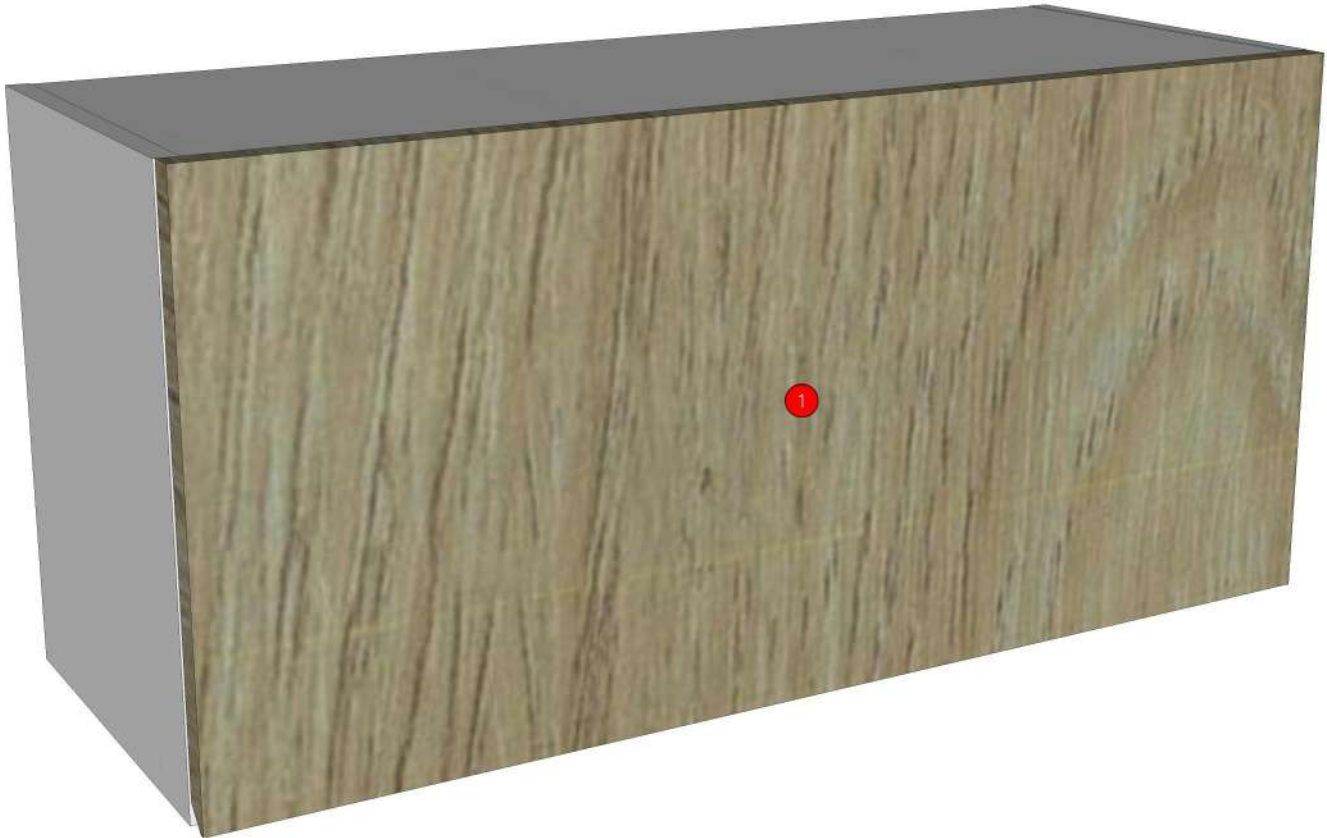

K101R-160136322