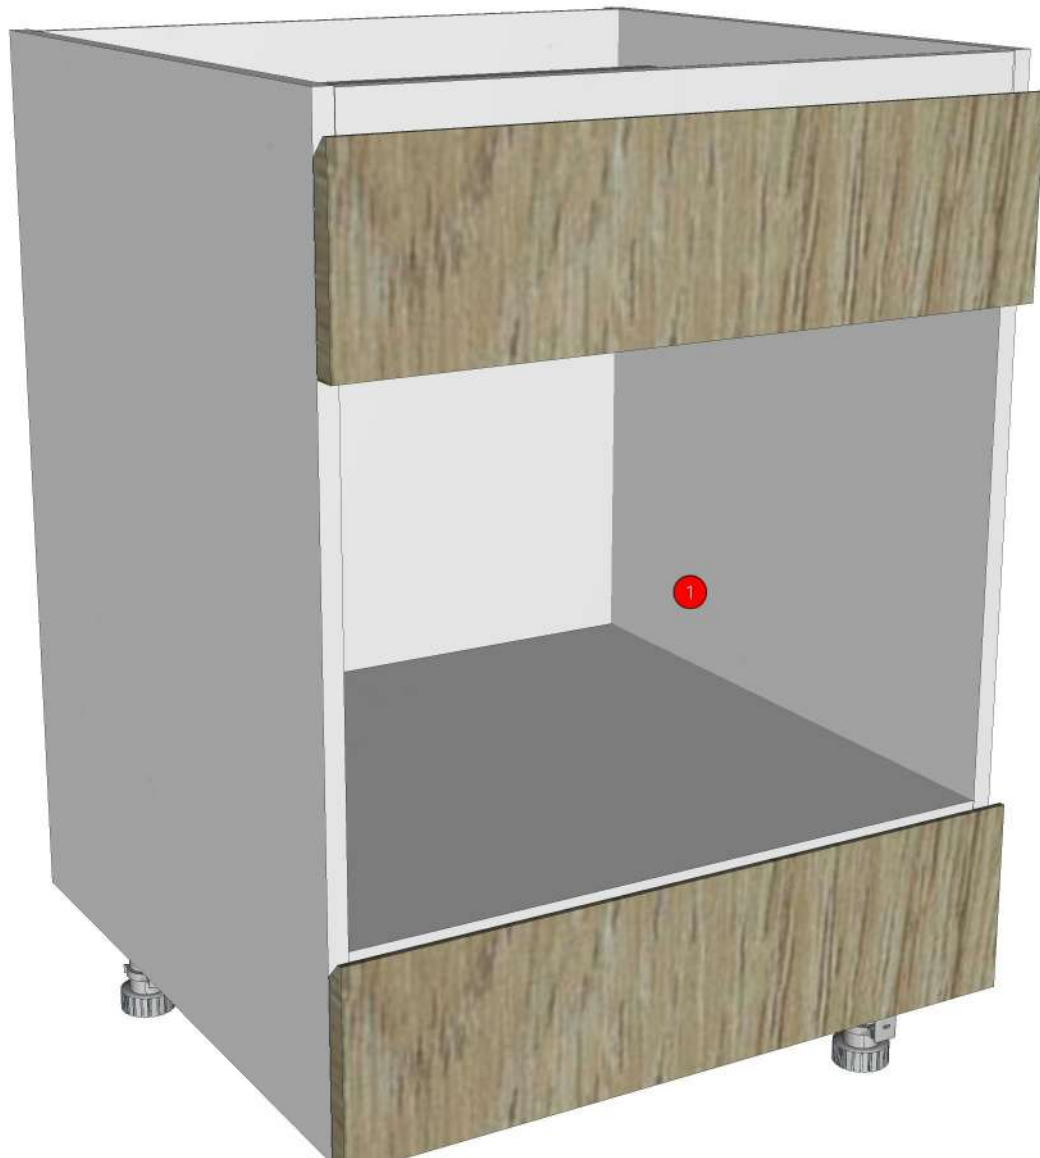

Model	1PLUS_J6_DBH602		
Creator	CHALEAMPHON	.BCP Name	INDEX_C3D_KITCHEN2
Reviewer		Order	H000883
Approves		Date	12/03/2024

1PLUS_J6_DBH602-600X570X760

Colour

05.01=ML WHITE VM1012 18/18
07.18=AQ2 GRAND OAK WOODRIFT

Edge

01.47=1 WHITE
01.103=1 GRAND OAK AQ2 _ A613TH00

K100R-160135778
K101R-160136322
K102R-160136333

Model	1PLUS_J6_DL60HL		
Creator	CHALEAMPON	.BCP Name	INDEX_C3D_KITCHEN2
Reviewer		Order	H000886
Approves		Date	13/03/2024