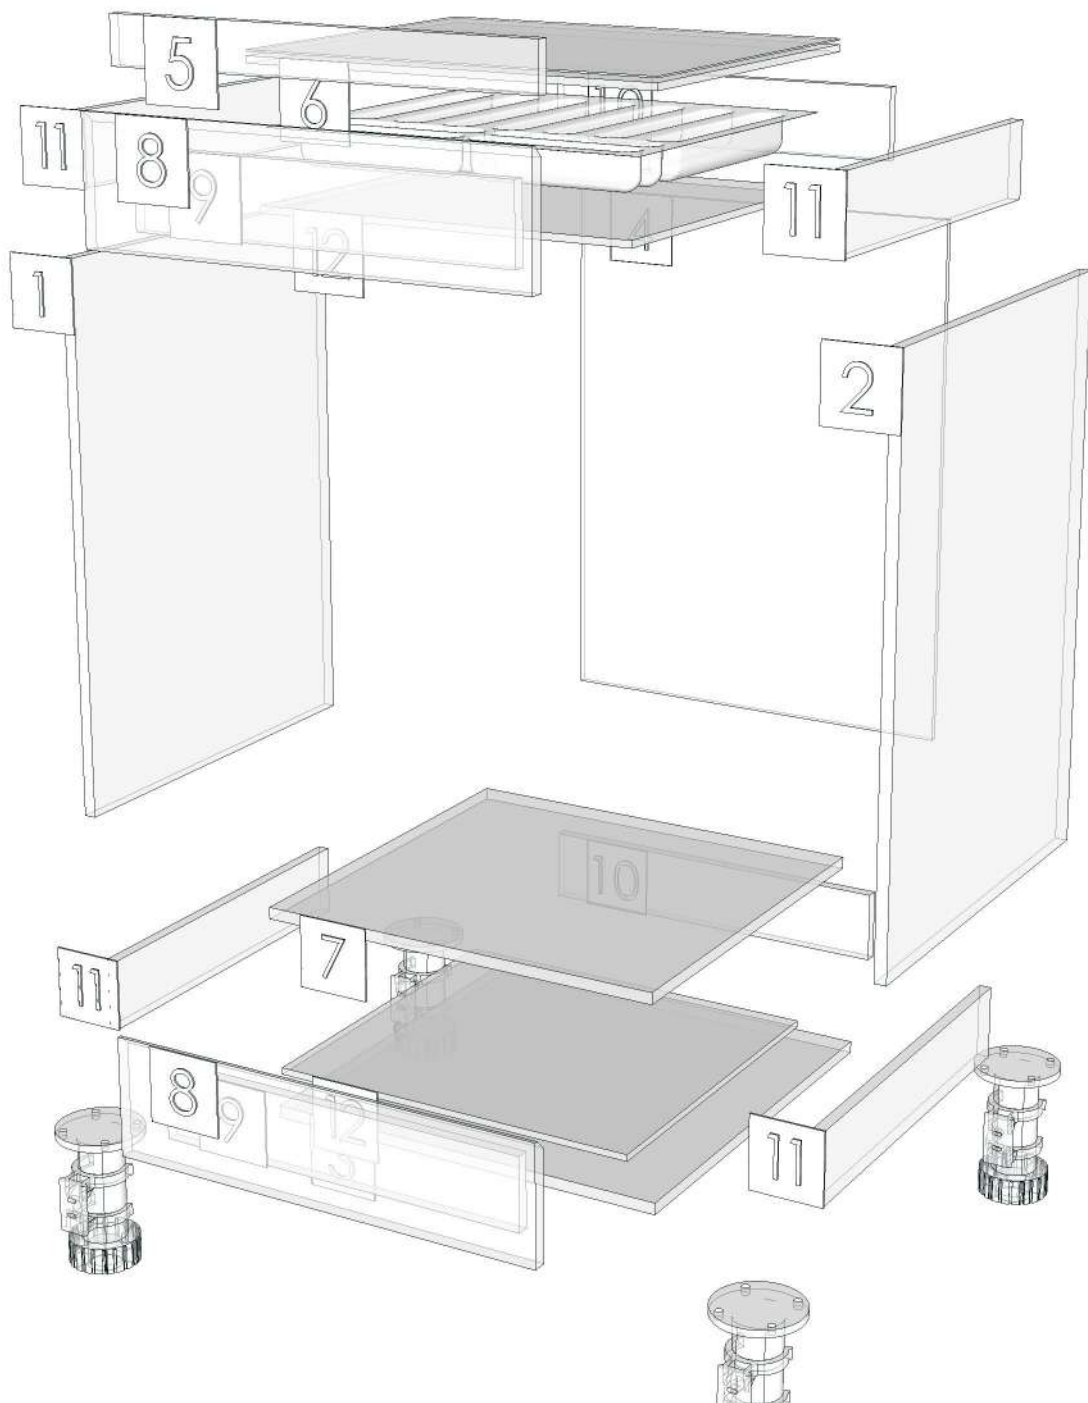

K101R-160136322

K102R-160136333

Model	-1PLUS_JY6		
Creator	CHALEAMPHON	.BCP Name	INDEX_C3D_KITCHEN2
Reviewer		Order	H000883
Approves		Date	12/03/2024

Model	-1PLUS_JY6		
Creator	CHALEAMPON	.BCP Name	INDEX_C3D_KITCHEN2
Reviewer		Order	H000886
Approves		Date	13/03/2024