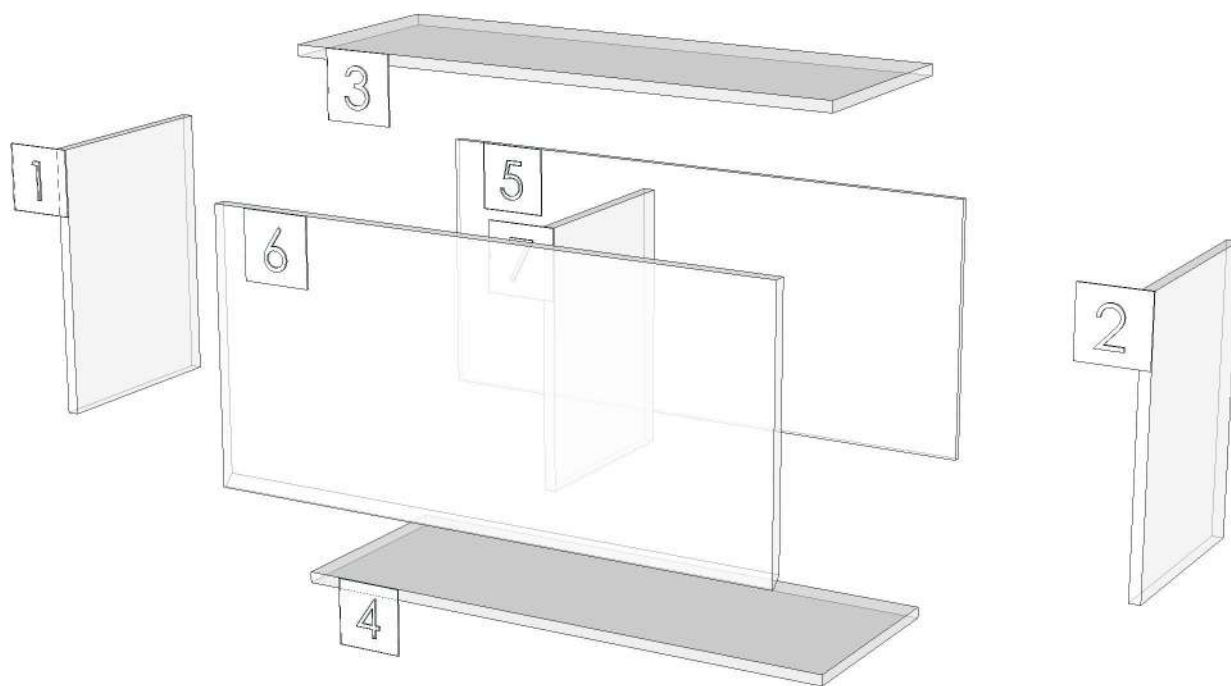

Edge

01.47=1 WHITE
01.103=1 GRAND OAK AQ2 _ A613PH00

K101R-160136322

Model	-1PLUS_JY6		
Creator	CHALEAMPHON	.BCP Name	INDEX_C3D_KITCHEN2
Reviewer		Order	H000928
Approves		Date	25/04/2024

Model	1PLUS_J6_DDM85		
Creator	CHALEAMPON	.BCP Name	INDEX_C3D_KITCHEN2
Reviewer		Order	H000920
Approves		Date	24/04/2024