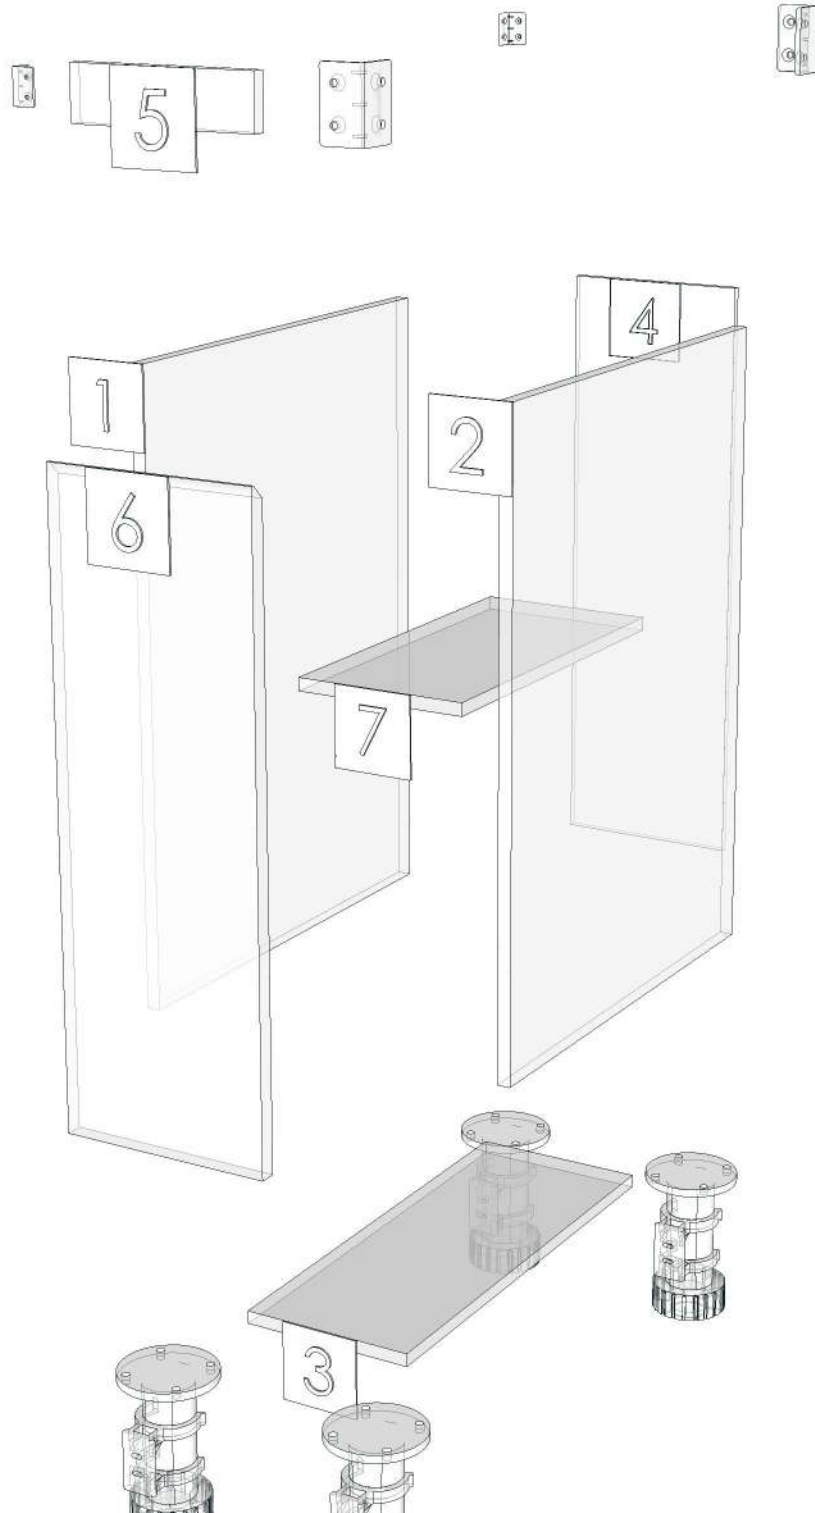

K100R-160135778

K101R-160136322

Model	-1PLUS_JY6		
Creator	CHALEAMPHON	.BCP Name	INDEX_C3D_KITCHEN2
Reviewer		Order	H000884
Approves		Date	13/03/2024

Model	-1PLUS_JY6		
Creator	CHALEAMPON	.BCP Name	INDEX_C3D_KITCHEN2
Reviewer		Order	H000918
Approves		Date	11/04/2024