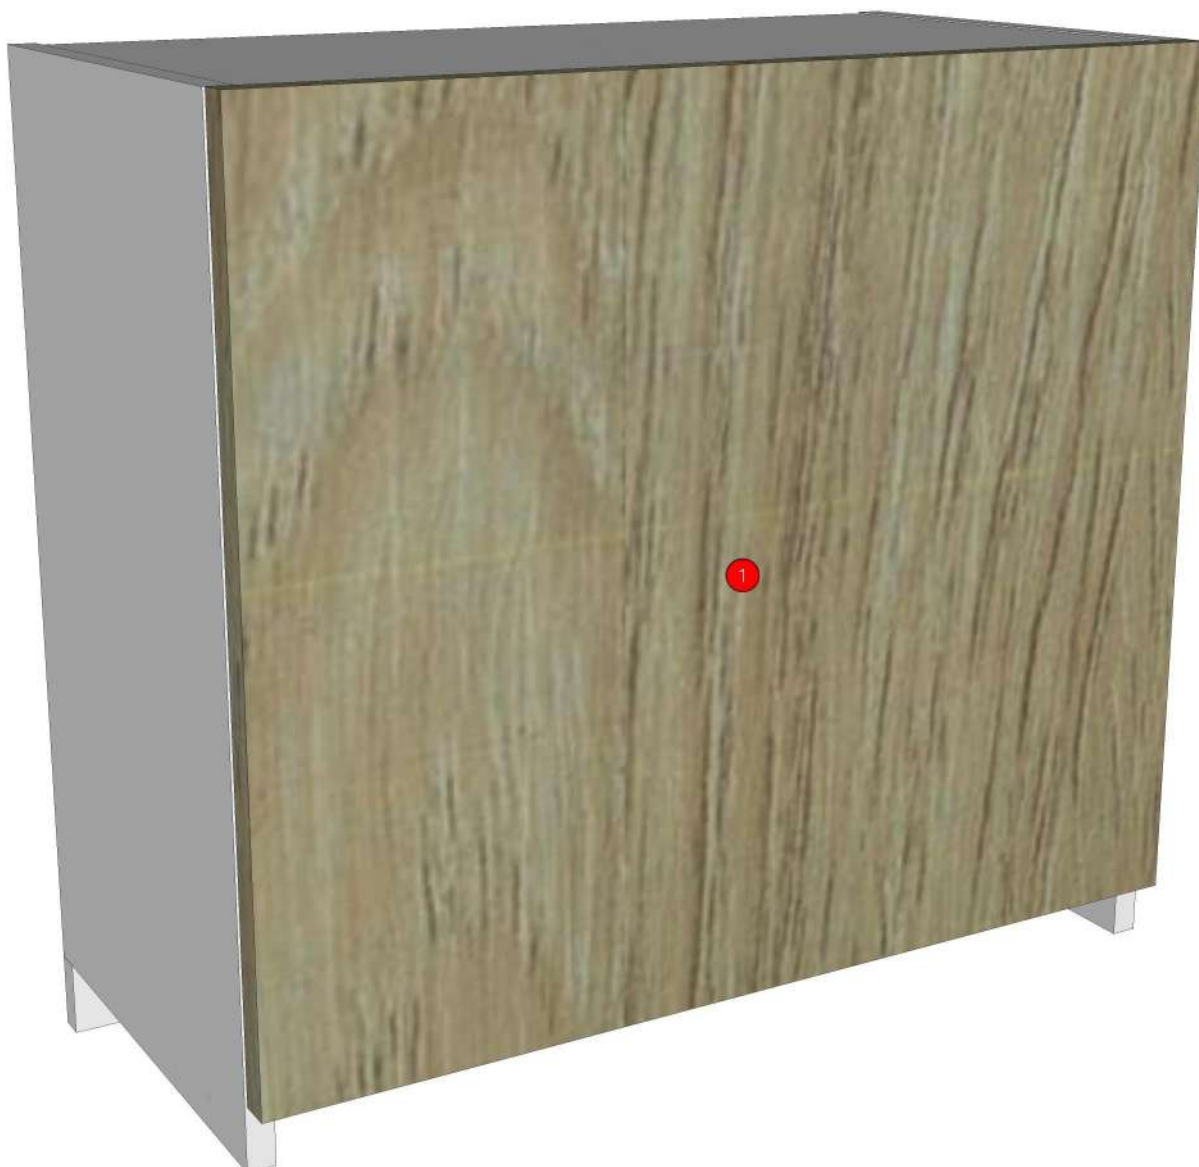

1PLUS_J6_DL60HL-600X300X555

Colour

05.01=ML WHITE VM1012 18/18
07.18=AQ2 GRAND OAK WOODRIFT

Edge

01.47=1 WHITE
01.103=1 GRAND OAK AQ2 _ A613TH00

K100R-160135778
K101R-160136322
K102R-160136333

Model	1PLUS_J6_DFB		
Creator	CHALEAMPON	.BCP Name	INDEX_C3D_KITCHEN2
Reviewer		Order	H000921
Approves		Date	25/04/2024