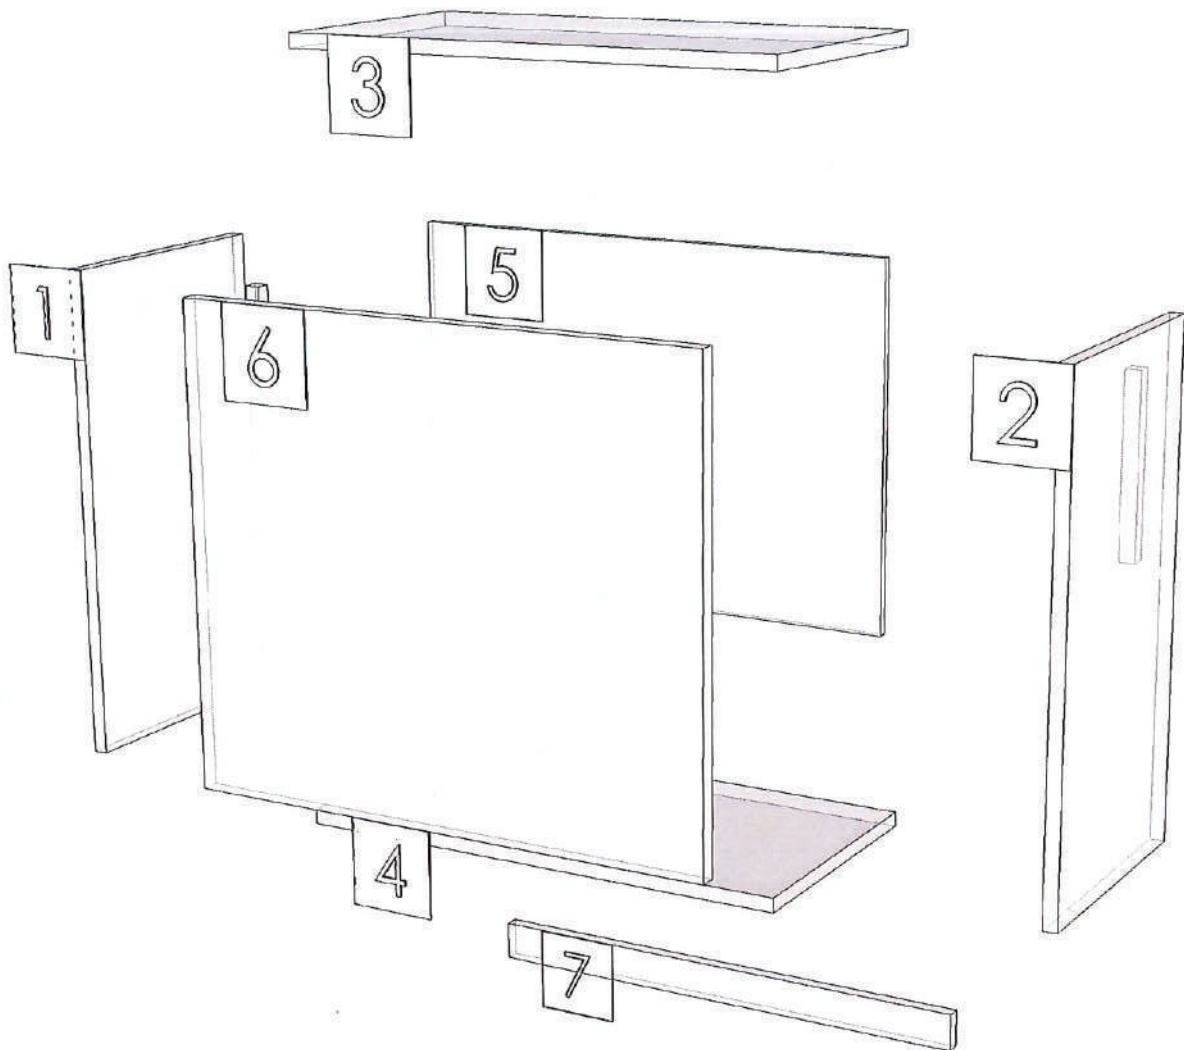

Model	-1PLUS_LIFE		
Creator	CHALEAMPON	.BCP Name	INDEX_C3D_KITCHEN2
Reviewer		Order	H000866
Approves		Date	07/03/2024

*แผ่นล่างประกอบเกือบมั่วอยู่ด้านล่าง