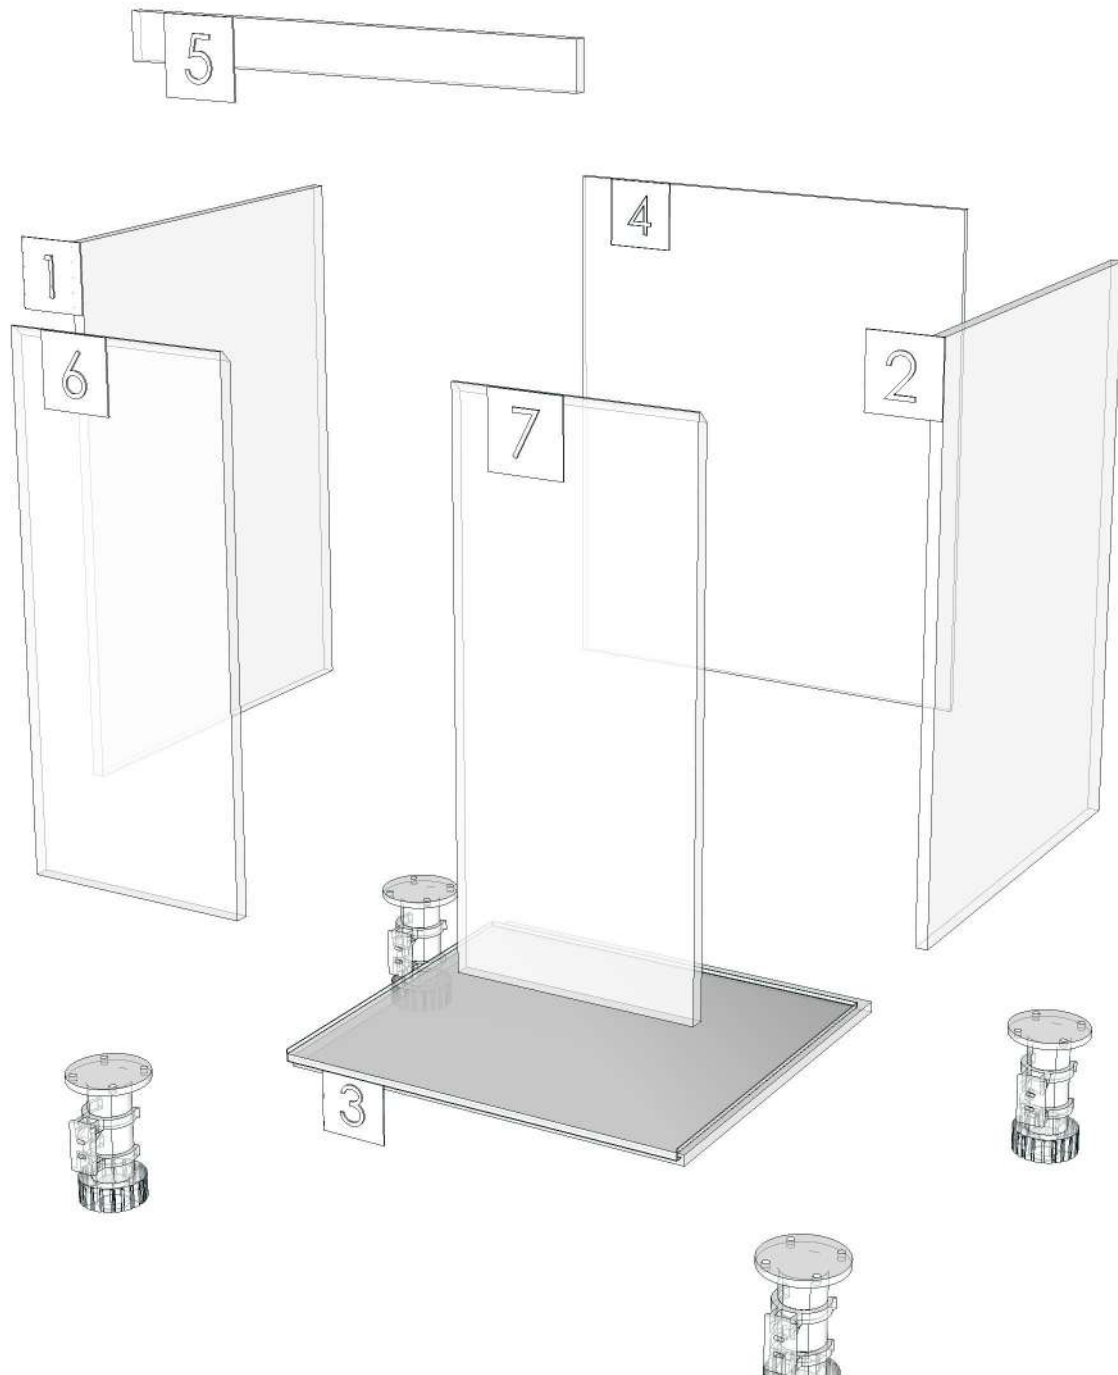

Edge

01.319=1 MFI599 PEARL

01.382=1 AV4

K101L-160135723

K101R-160135395

Model	-1PLUS_LIFE		
Creator	CHALEAMPHON	.BCP Name	INDEX_C3D_KITCHEN2
Reviewer		Order	H000865
Approves		Date	06/03/2024

Model	1PLUS_LIFE_DL60HR		
Creator	CHALEAMPHON	.BCP Name	INDEX_C3D_KITCHEN2
Reviewer		Order	H000867
Approves		Date	07/03/2024