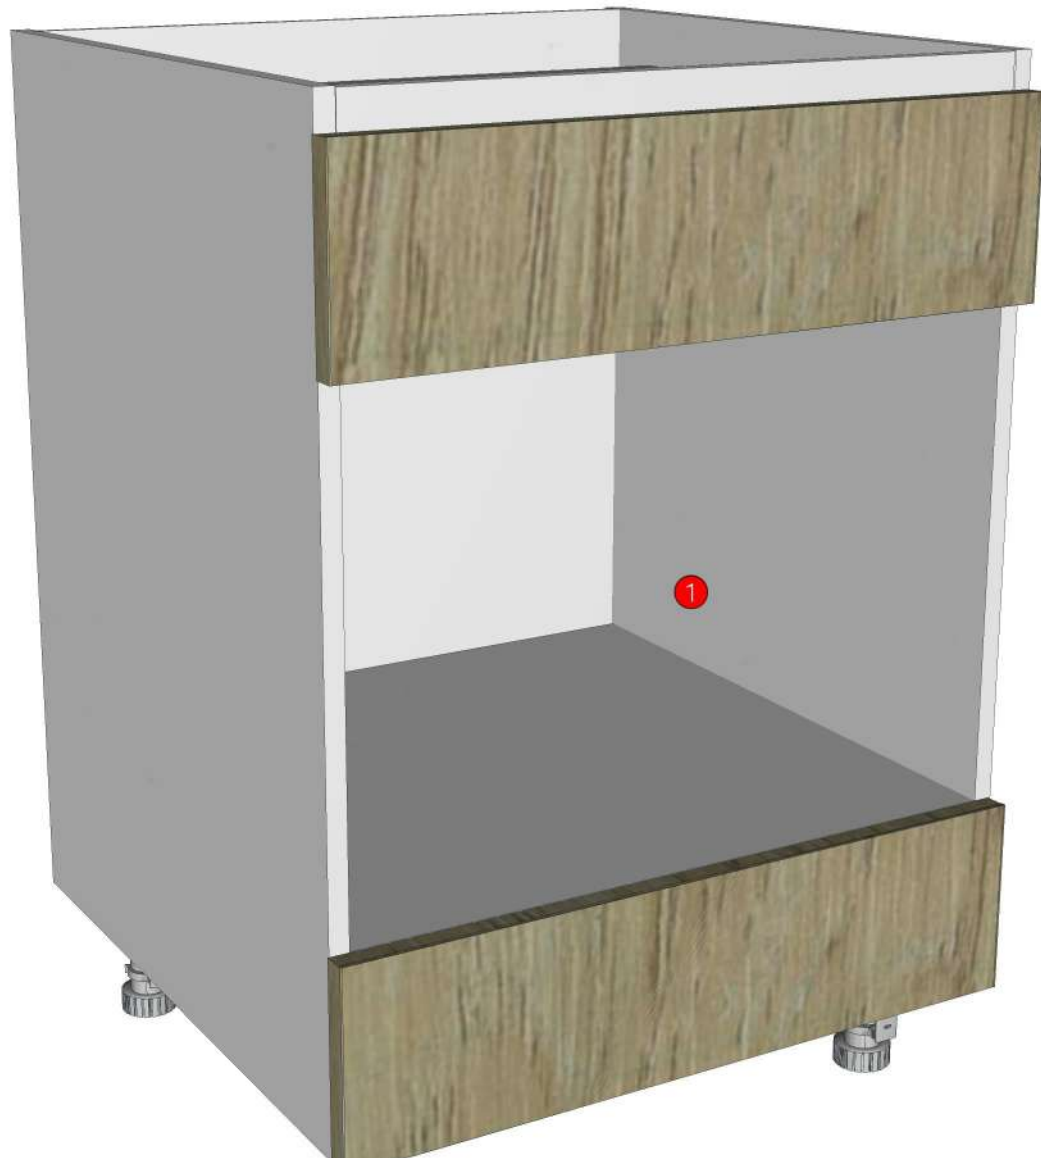

Model	ONEPLUS_SD11_DBH602		
Creator	CHALEAMPHON	.BCP Name	INDEX_C3D_KITCHEN2
Reviewer		Order	H000453
Approves		Date	01/04/2023

ONEPLUS_SD11_DBH602-600X570X760

Colour

20.07=ML AE9V (MATT)

07.18=AQ2 GRAND OAK WOODRIFT

Edge

01.47=1 WHITE

01.103=1 GRAND OAK AQ2 _ A613TH00

K100R-160122878

K101R-160122887

K102R-160122897

K103R-160122008