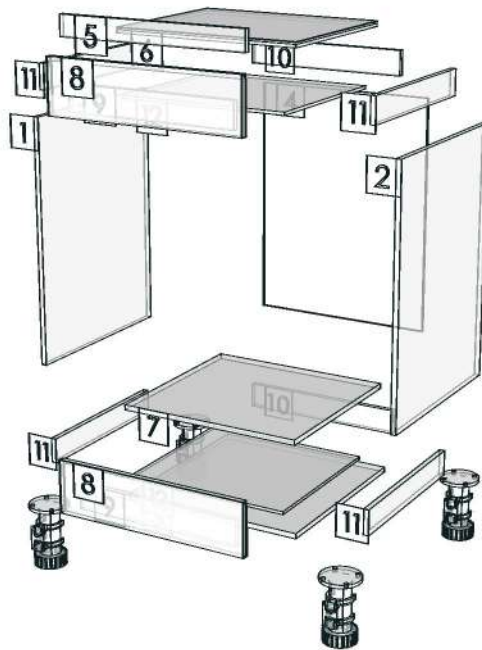

Model	-ONEPLUS_SD11		
Creator	CHALEAMPHON	.BCP Name	INDEX_C3D_KITCHEN2
Reviewer		Order	H000453
Approves		Date	01/04/2023