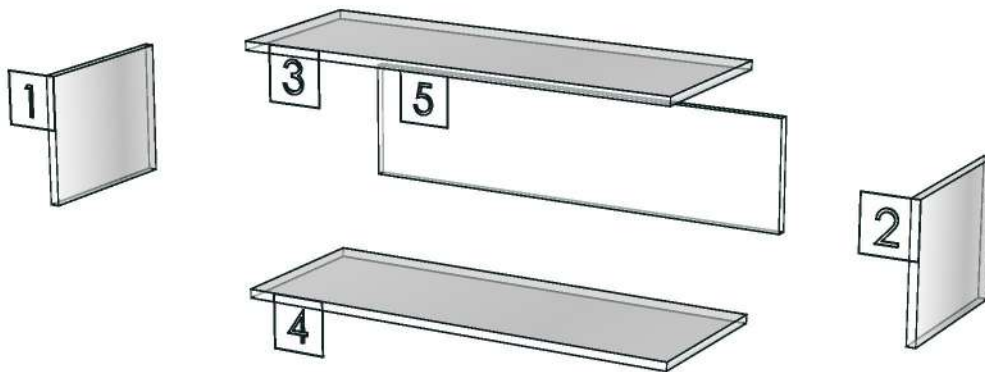

K2L-160128132

K4L-160099952

K4R-160134766

K10R-160134776

Model	-ESCENT_TRG_DW085		
Creator		.BCP Name	INDEX_C3D_KITCHEN2
Reviewer		Order	I002600
Approves		Date	

Model	ESCENT_TRG_DFB		
Creator	PASATHORN	.BCP Name	INDEX_C3D_KITCHEN2
Reviewer		Order	I002594
Approves	P.SAWAI	Date	13/09/2023