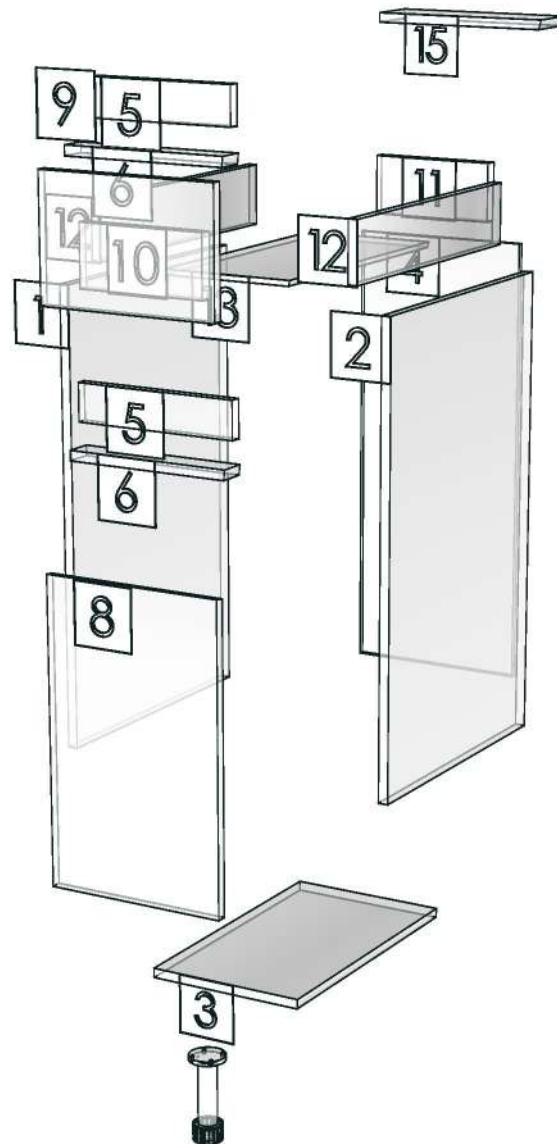

Model	-ESCENT_TRG_DB301LS		
Creator		.BCP Name	INDEX_C3D_KITCHEN2
Reviewer		Order	I002821
Approves		Date