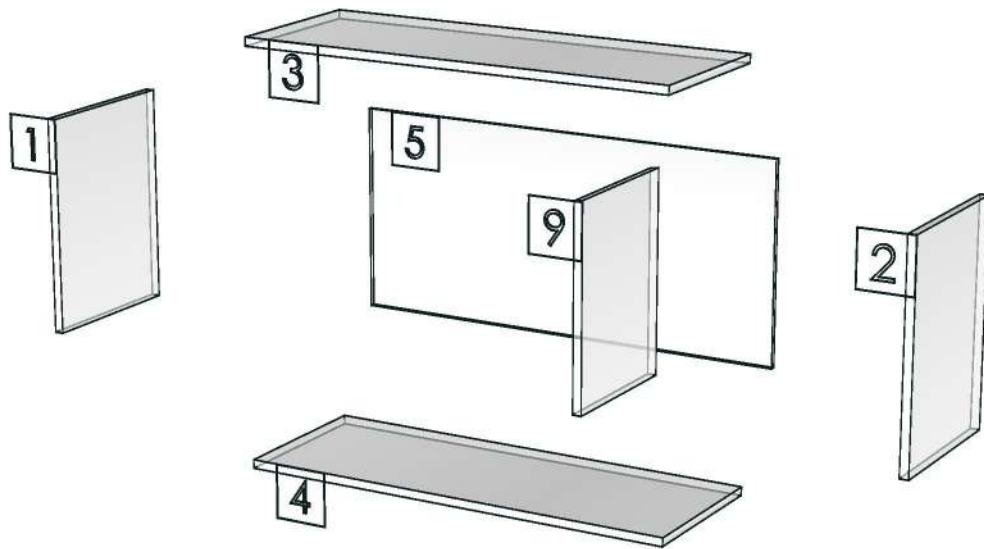

ESCENT_TRG_DWO85L-850X300X400

Colour

20.24=ML AE9V (PEARL)

Edge

01.47=1 WHITE

K2L-160128132

K4L-160099952

Model	-ESCENT_TRG_DWO85L		
Creator		.BCP Name	INDEX_C3D_KITCHEN2
Reviewer		Order	I002601
Approves		Date	