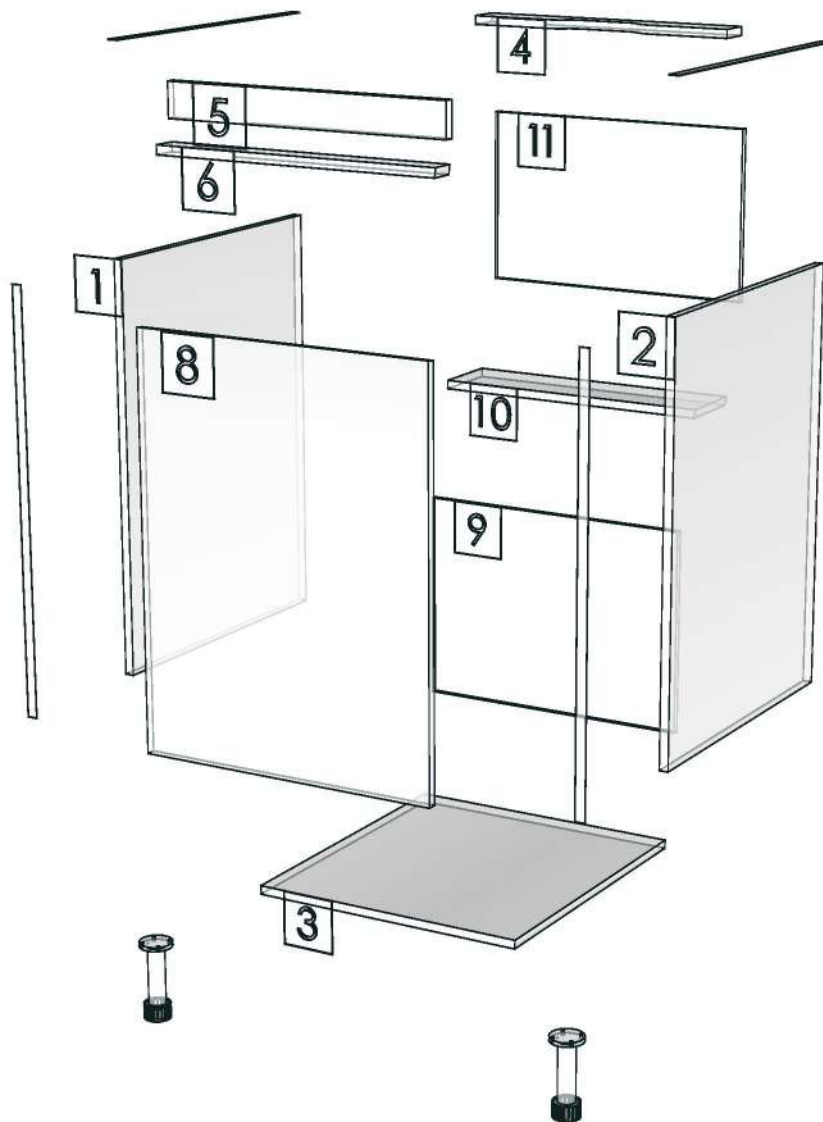

Model	-ESCENT_TRG_DBS55L		
Creator		.BCP Name	INDEX_C3D_KITCHEN2
Reviewer		Order	I002607
Approves		Date