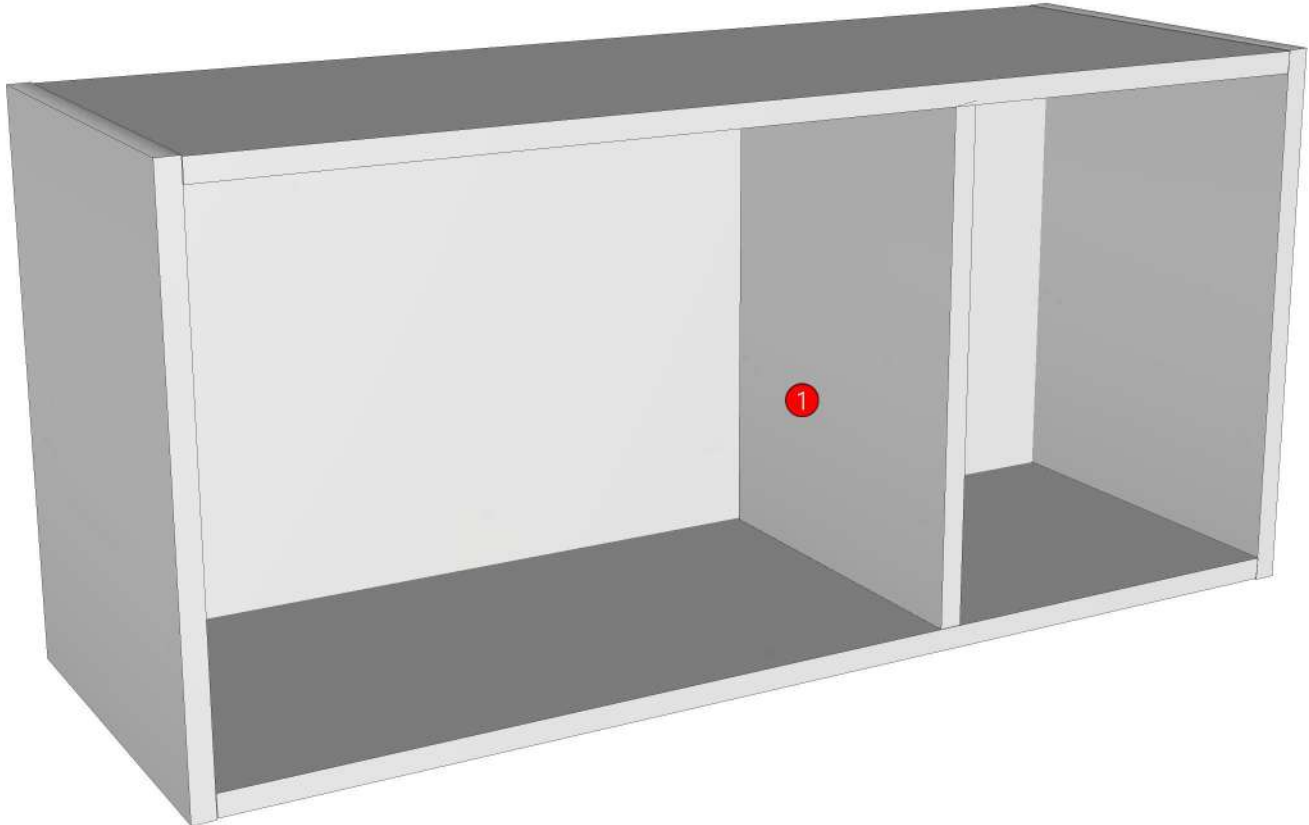

ESCENT_TRG_DWO85L-850X300X400

Colour

20.24=ML AE9V (PEARL)

Edge

01.47=1 WHITE

K2L-160128132

K4L-160099952

Model	-ESCENT_TRG_DWO85L		
Creator		.BCP Name	INDEX_C3D_KITCHEN2
Reviewer		Order	I002601
Approves		Date	