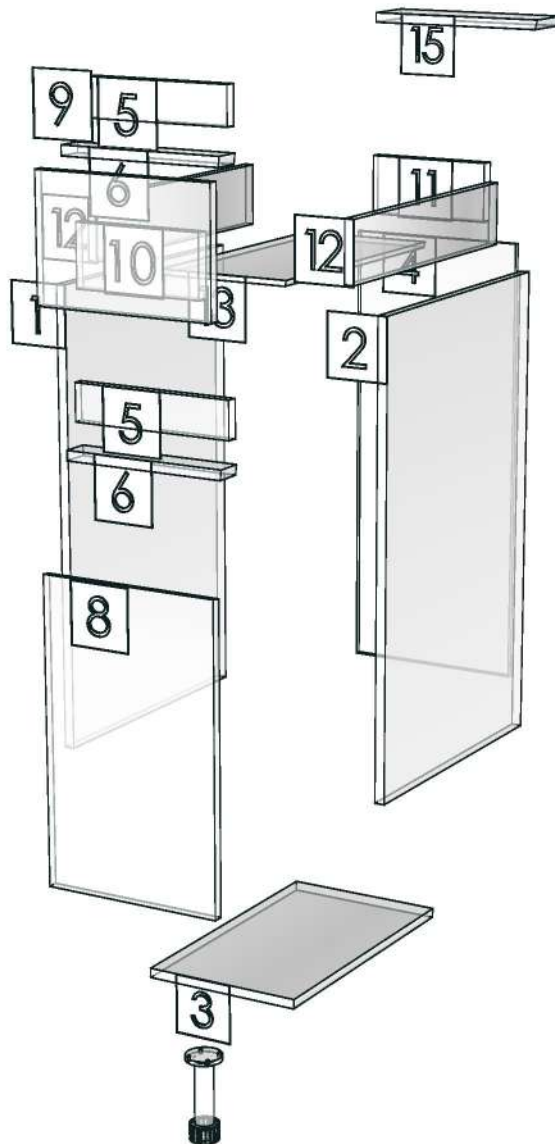

Model	-ESCENT_TRG_DB301RS		
Creator		.BCP Name	INDEX_C3D_KITCHEN2
Reviewer		Order	I002609
Approves		Date