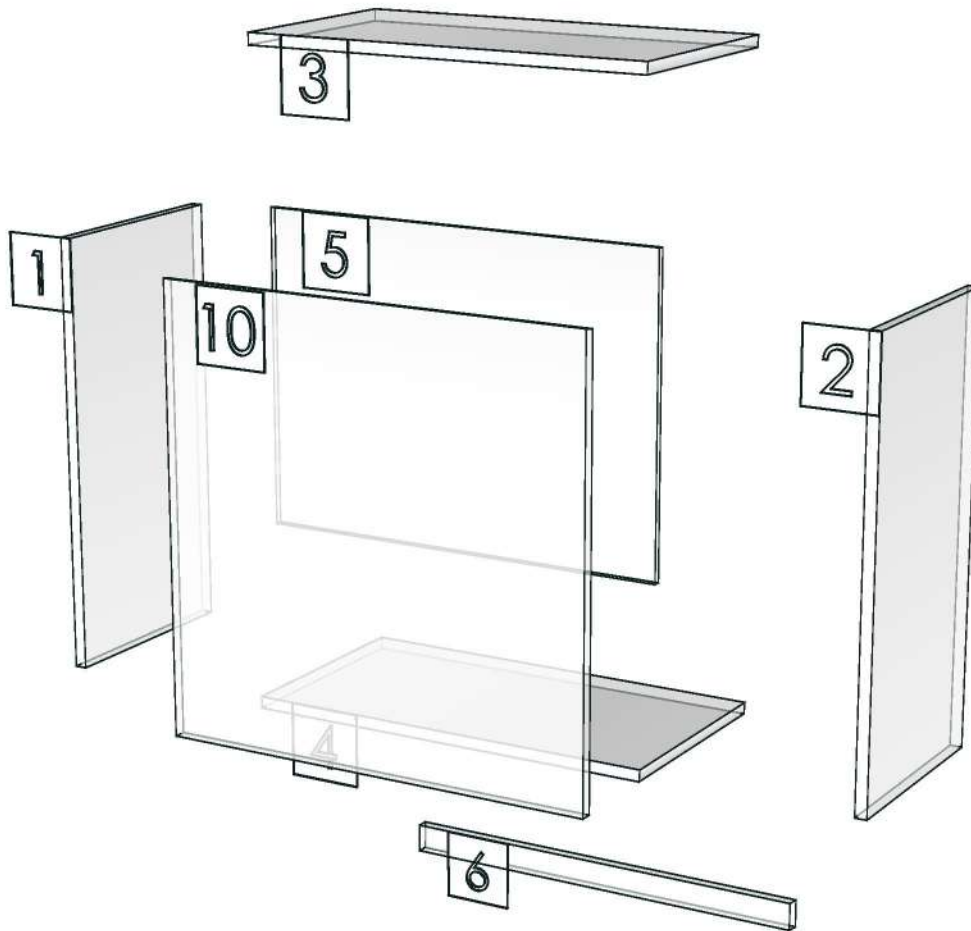

Model	-ESCENT_TRG_DL60HR		
Creator		.BCP Name	INDEX_C3D_KITCHEN2
Reviewer		Order	I002603
Approves		Date