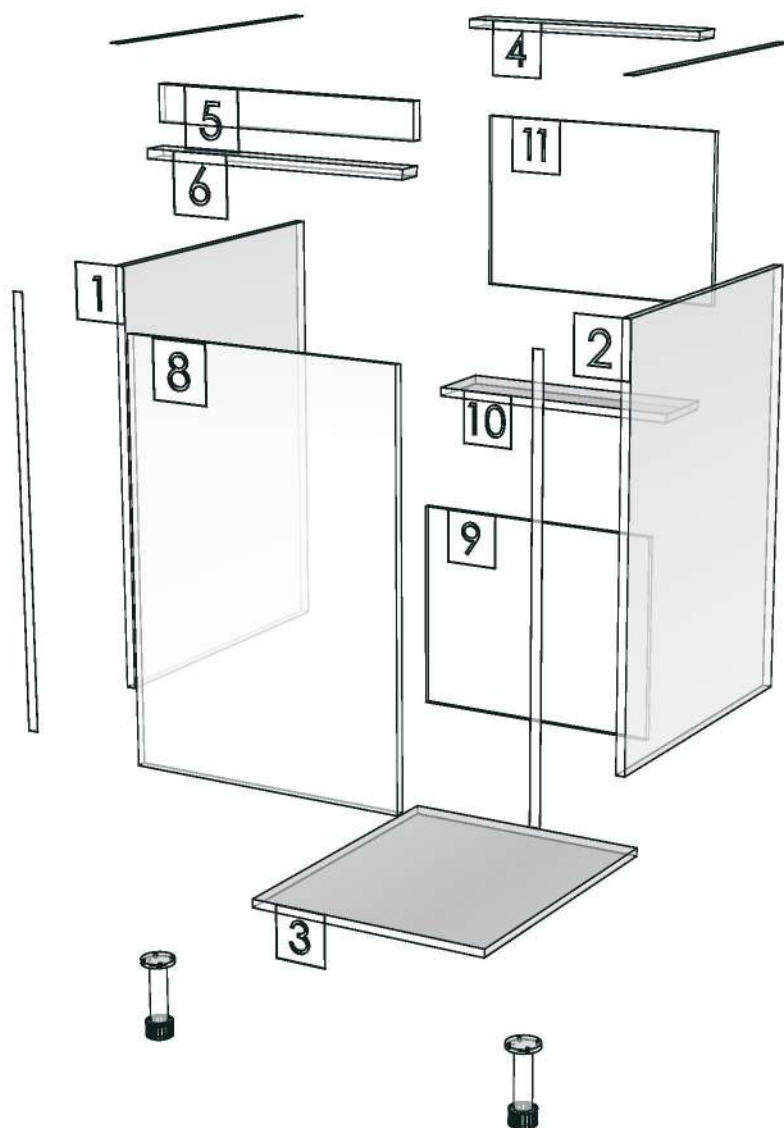

Edge

01.47=1 WHITE

01.160=1 CORNWALL OAK AV7

01.24=0.6 WHITE

K3R-160099942

Model	-ESCENT_TRG_DBS50RGL		
Creator		.BCP Name	INDEX_C3D_KITCHEN2
Reviewer		Order	I002606
Approves		Date	

Model	ESCENT_TRG_DB301RGL		
Creator	PASATHORN	.BCP Name	INDEX_C3D_KITCHEN2
Reviewer		Order	I002820
Approves	P.SAWAI	Date	19/12/2023