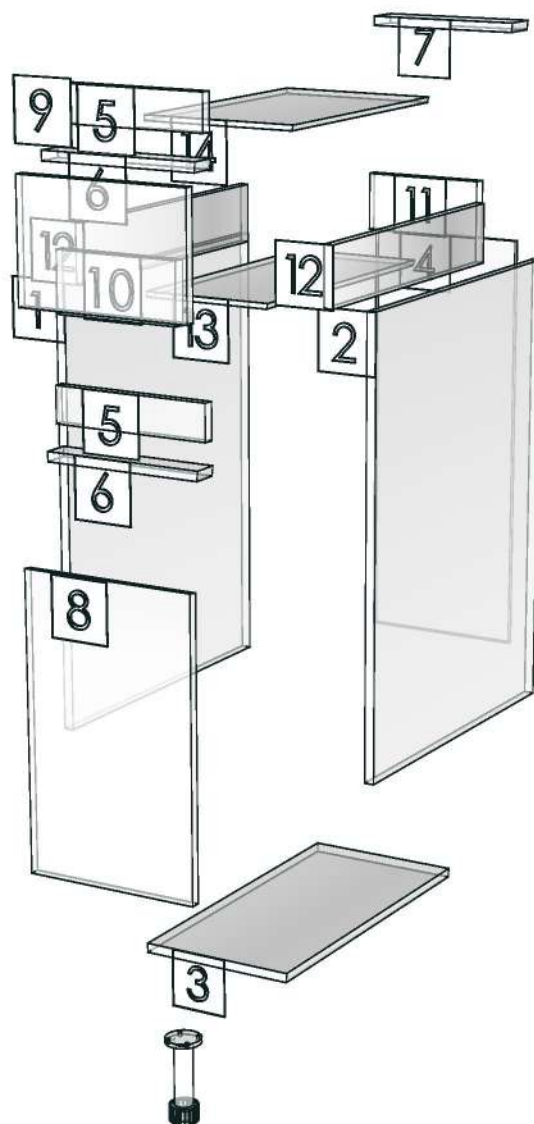

Model	-ESCENT_TRG_DB301RGL		
Creator		.BCP Name	INDEX_C3D_KITCHEN2
Reviewer		Order	I002820
Approves		Date