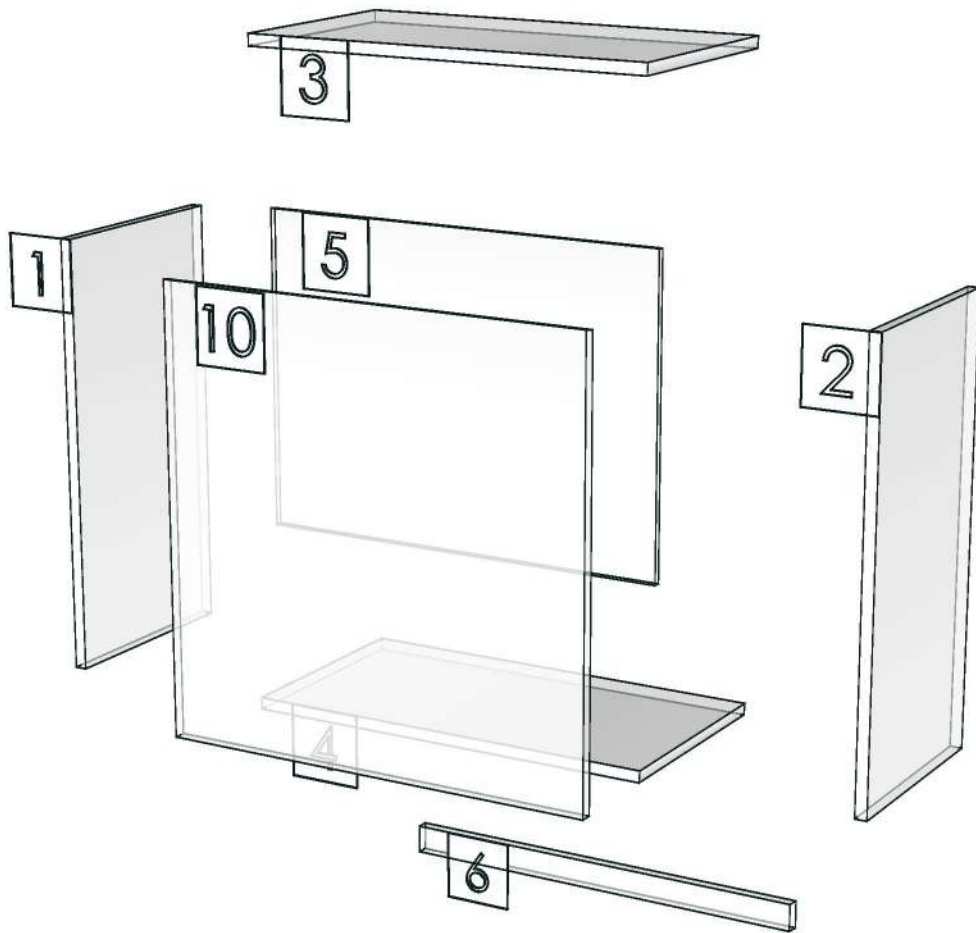

Model	-ESCENT_TRG_DL60HR		
Creator		.BCP Name	INDEX_C3D_KITCHEN2
Reviewer		Order	I002603
Approves		Date