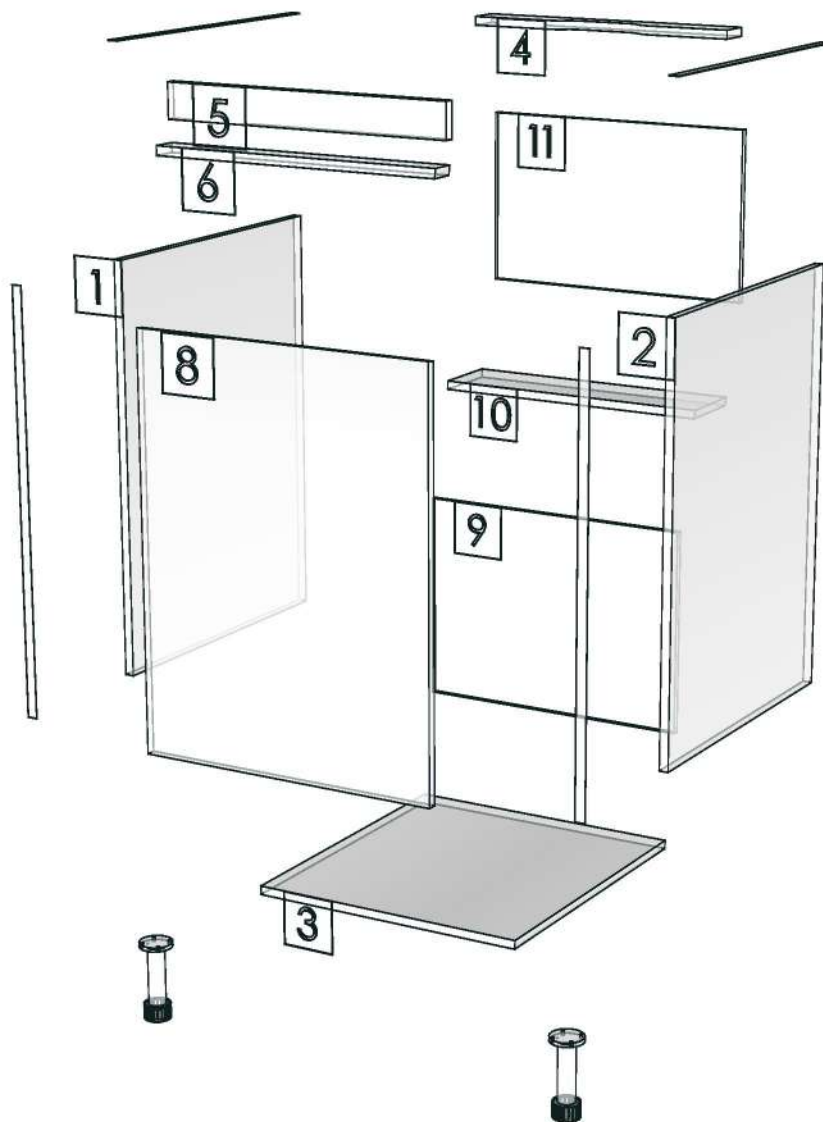

Model	-ESCENT_TRG_DBS55R		
Creator		.BCP Name	INDEX_C3D_KITCHEN2
Reviewer		Order	I002822
Approves		Date