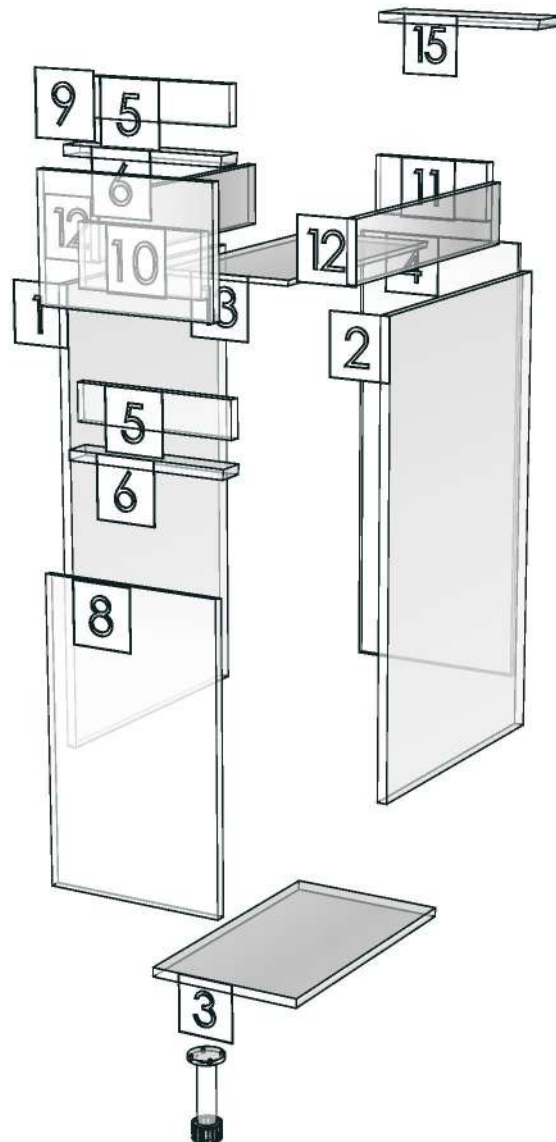

Model	-ESCENT_TRG_DB301LS		
Creator		.BCP Name	INDEX_C3D_KITCHEN2
Reviewer		Order	I002821
Approves		Date