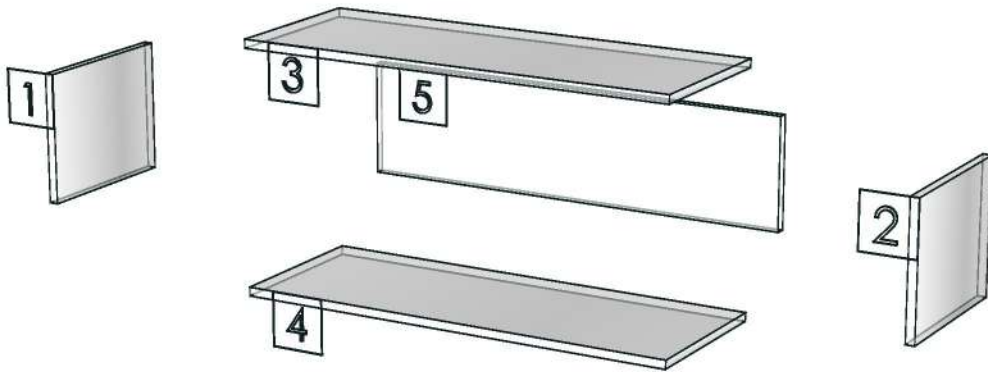

Model	-ESCENT_TRG_DW085		
Creator		.BCP Name	INDEX_C3D_KITCHEN2
Reviewer		Order	I002600
Approves		Date