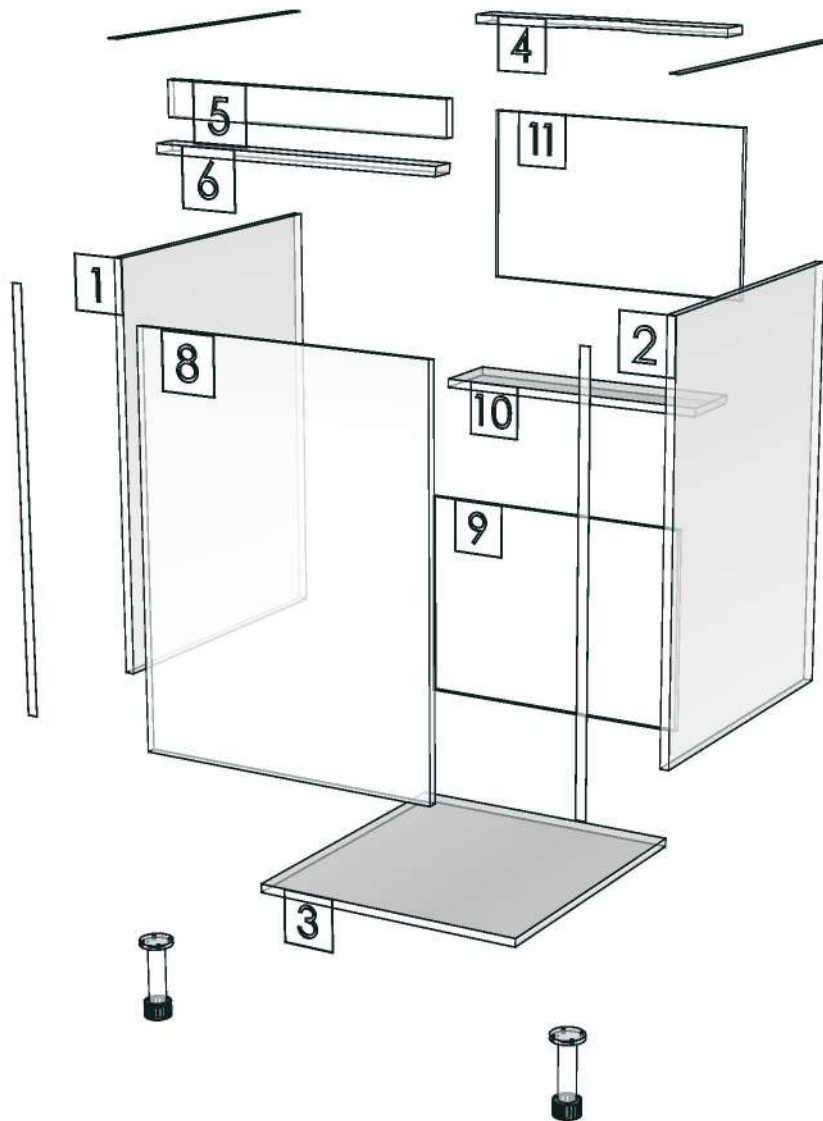

Model	-ESCENT_TRG_DBS55R		
Creator		.BCP Name	INDEX_C3D_KITCHEN2
Reviewer		Order	I002822
Approves		Date