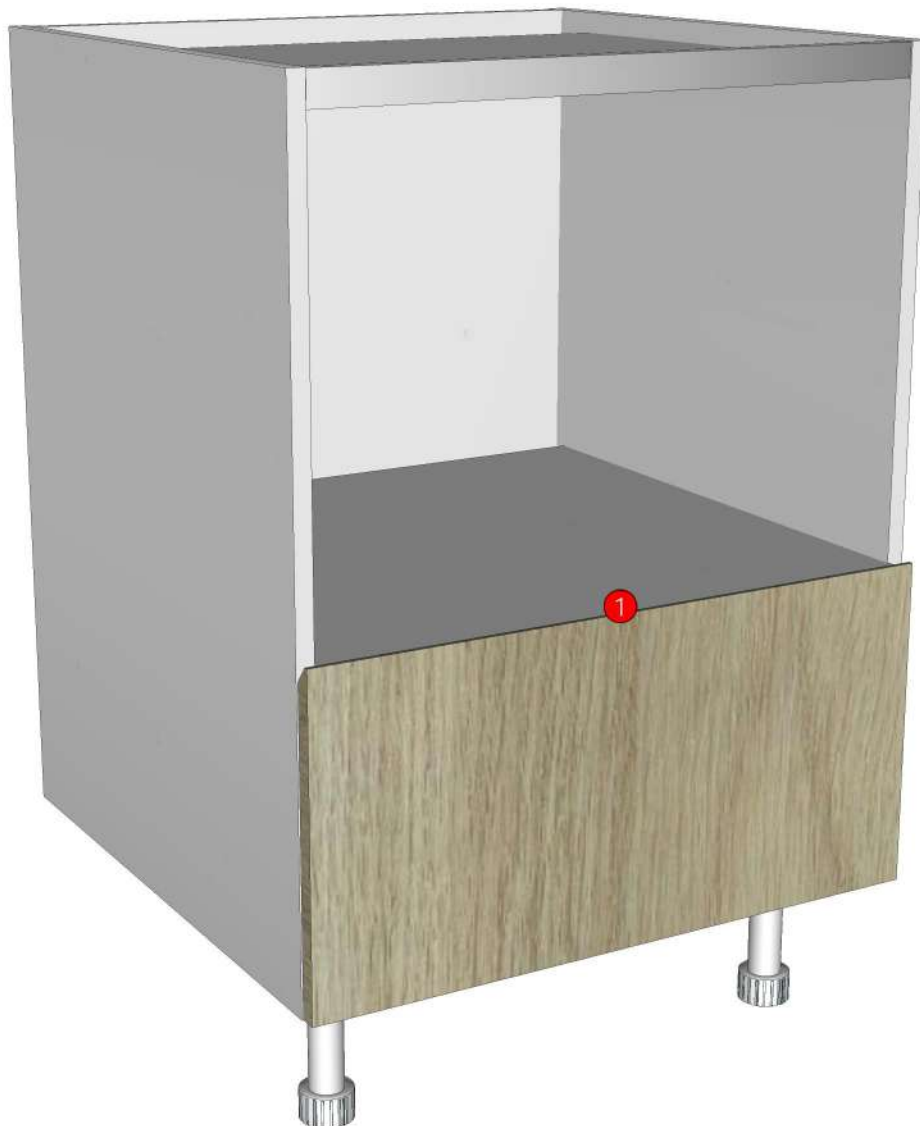

Model	ESCENT_TRG_DBH601		
Creator	PASATHORN	.BCP Name	INDEX_C3D_KITCHEN2
Reviewer		Order	I002608
Approves	P.SAWAI	Date	14/09/2023

ESCENT_TRG_DBH601-600X570X902

Colour

20.24=ML AE9V (PEARL)
20.10=ML.CORNWALL OAK # AV7 (WOODRIFT)

Edge

01.47=1 WHITE
01.160=1 CORNWALL OAK AV7

R&D REVIEW	
☒	DWG.Customer
☒	Work Report
☐	Function
☐	สินค้าตรงตัวอย่าง
ผู้ทบทวน P.SAWAI	

K4L-160099952
K4R-160134766