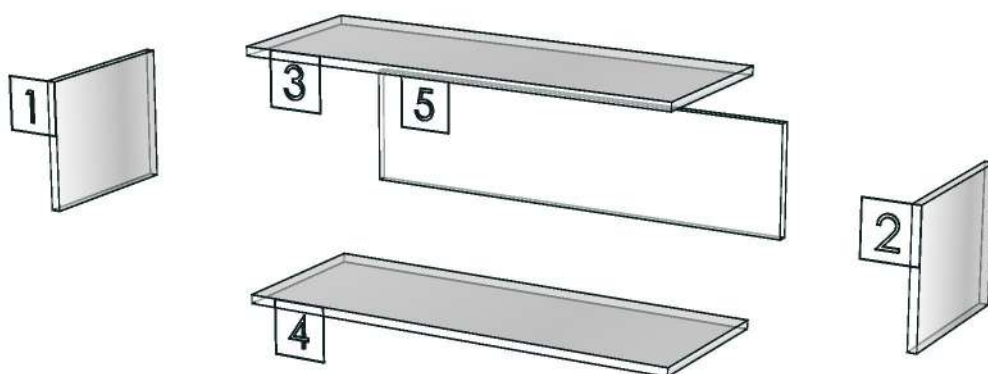

Model	-ESCENT_TRG_DW085		
Creator		.BCP Name	INDEX_C3D_KITCHEN2
Reviewer		Order	I002600
Approves		Date