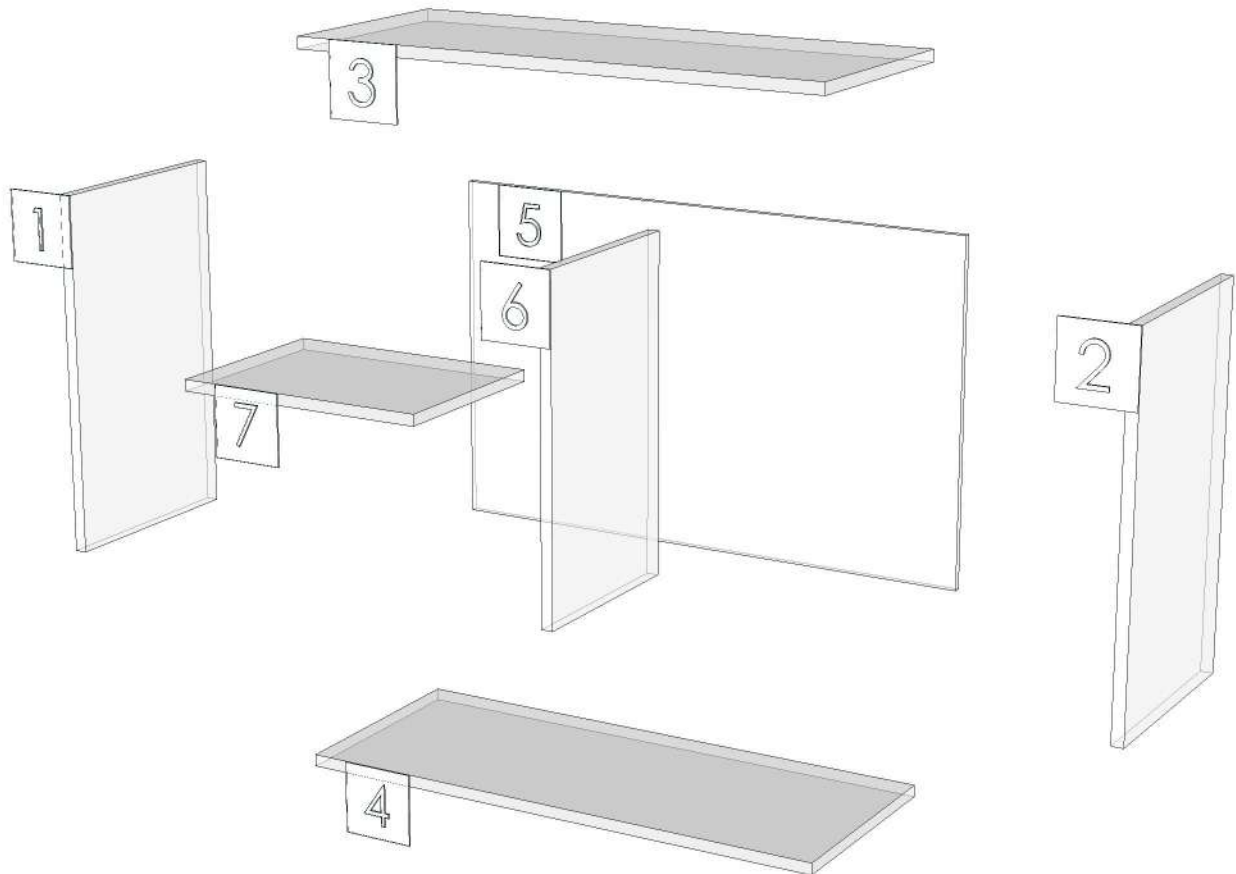

Model	-NEXT_1		
Creator	CHALEAMPHON	.BCP Name	INDEX_C3D_KITCHEN2
Reviewer		Order	H000788
Approves		Date	25/01/2024