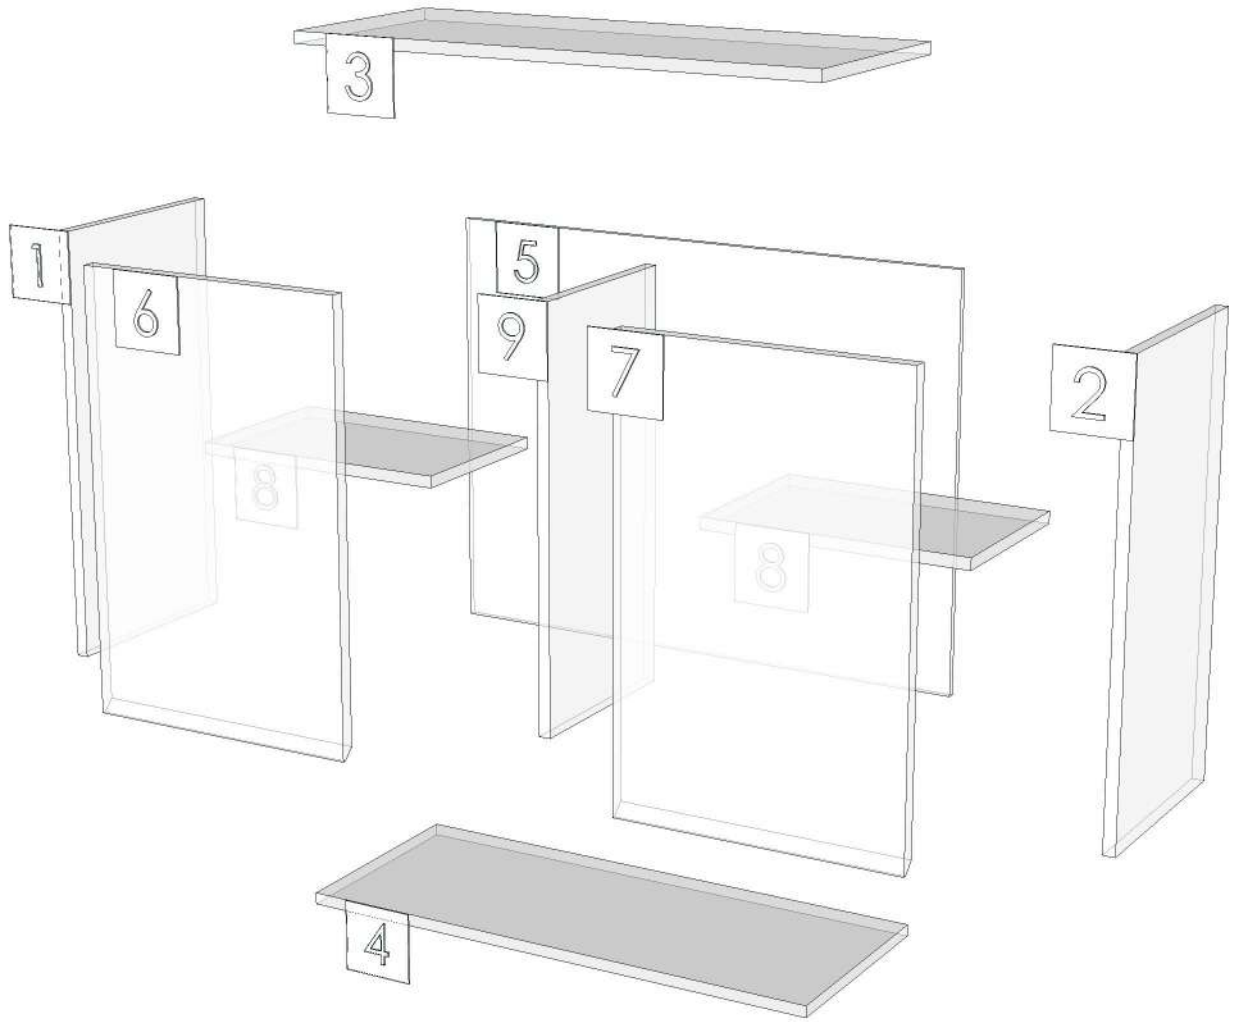

Model	-NEXT_1		
Creator	CHALEAMPHON	.BCP Name	INDEX_C3D_KITCHEN2
Reviewer		Order	H000785
Approves		Date	25/01/2024