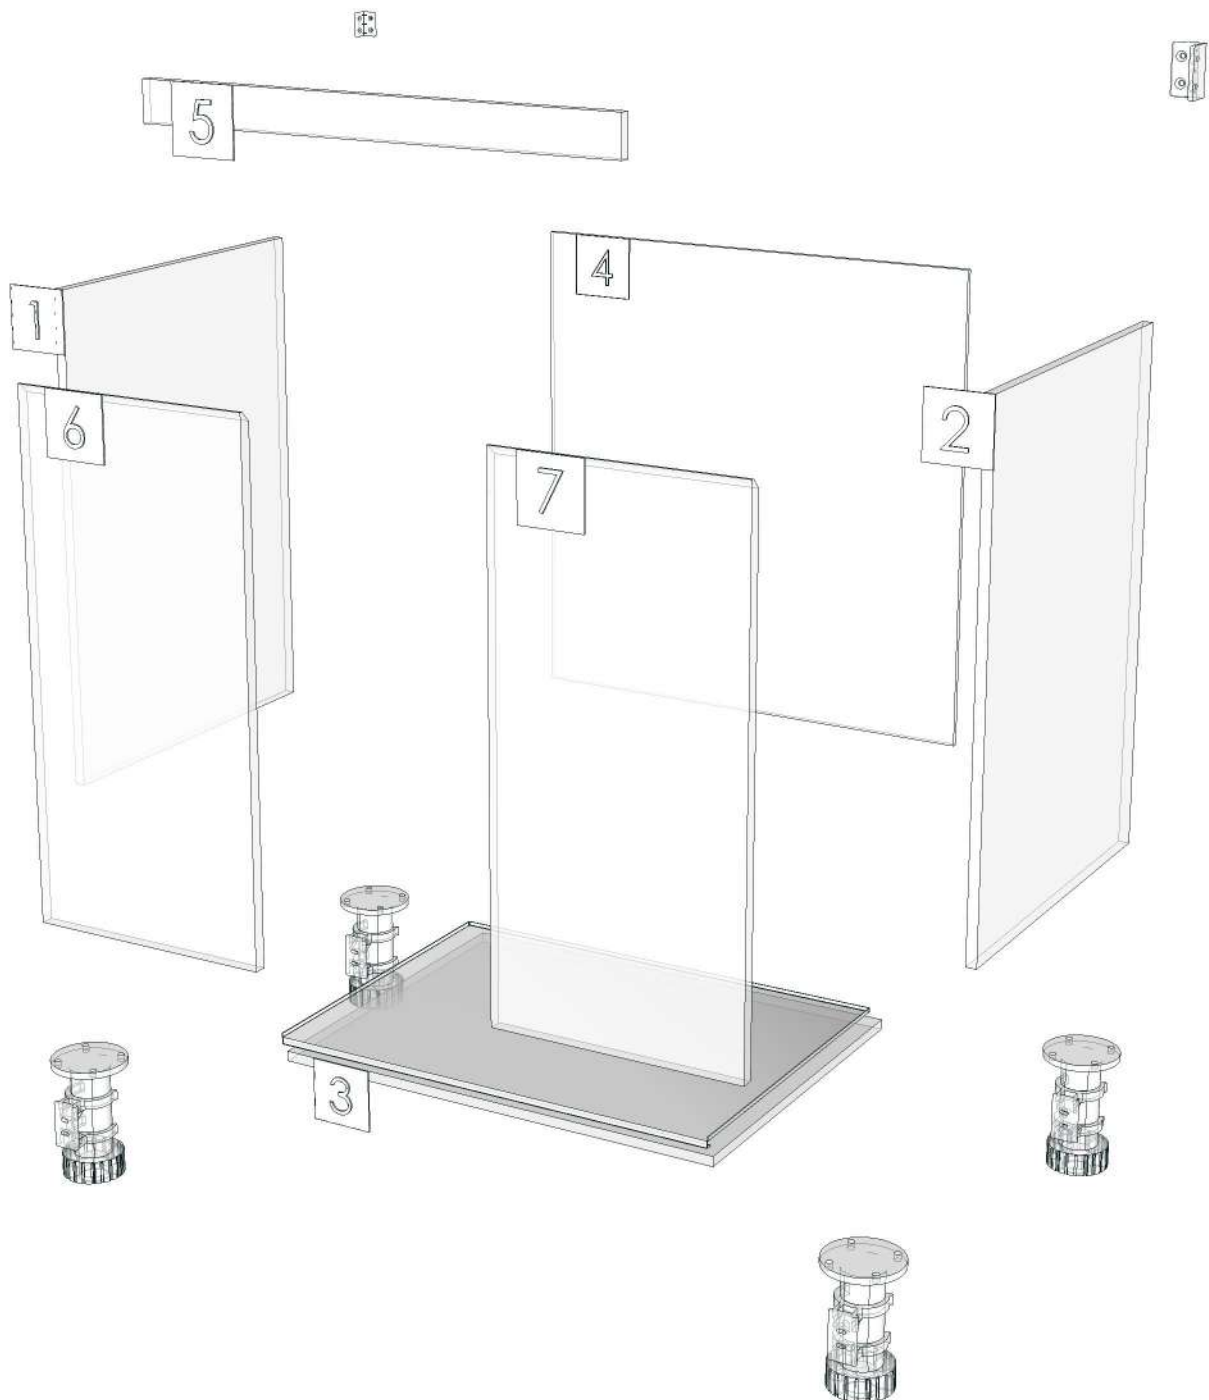

Edge

01.227=1 LIGHT SAND GRAY-8E960M1

01.347=1 MK3238 HI-GROSS:102165 HG

K103-160134601

Model	-NEXT_1		
Creator	CHALEAMPHON	.BCP Name	INDEX_C3D_KITCHEN2
Reviewer		Order	H000779
Approves		Date	23/01/2024

Model	NEXT_1_DBD382		
Creator	CHALEAMPON	.BCP Name	INDEX_C3D_KITCHEN2
Reviewer		Order	H000776
Approves		Date	20/01/2024