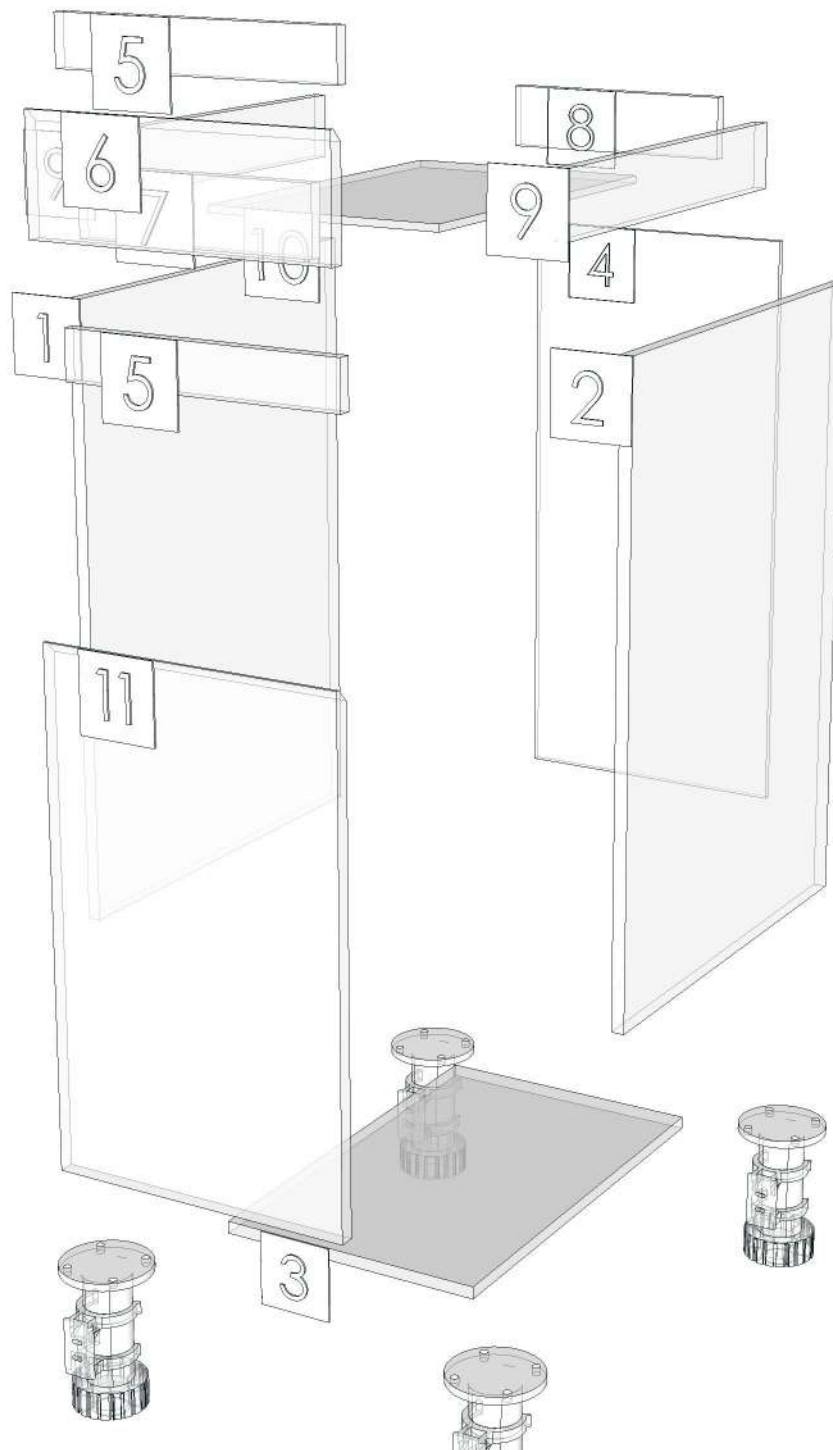

Model	-NEXT_1		
Creator	CHALEAMPHON	.BCP Name	INDEX_C3D_KITCHEN2
Reviewer		Order	H000776
Approves		Date	20/01/2024