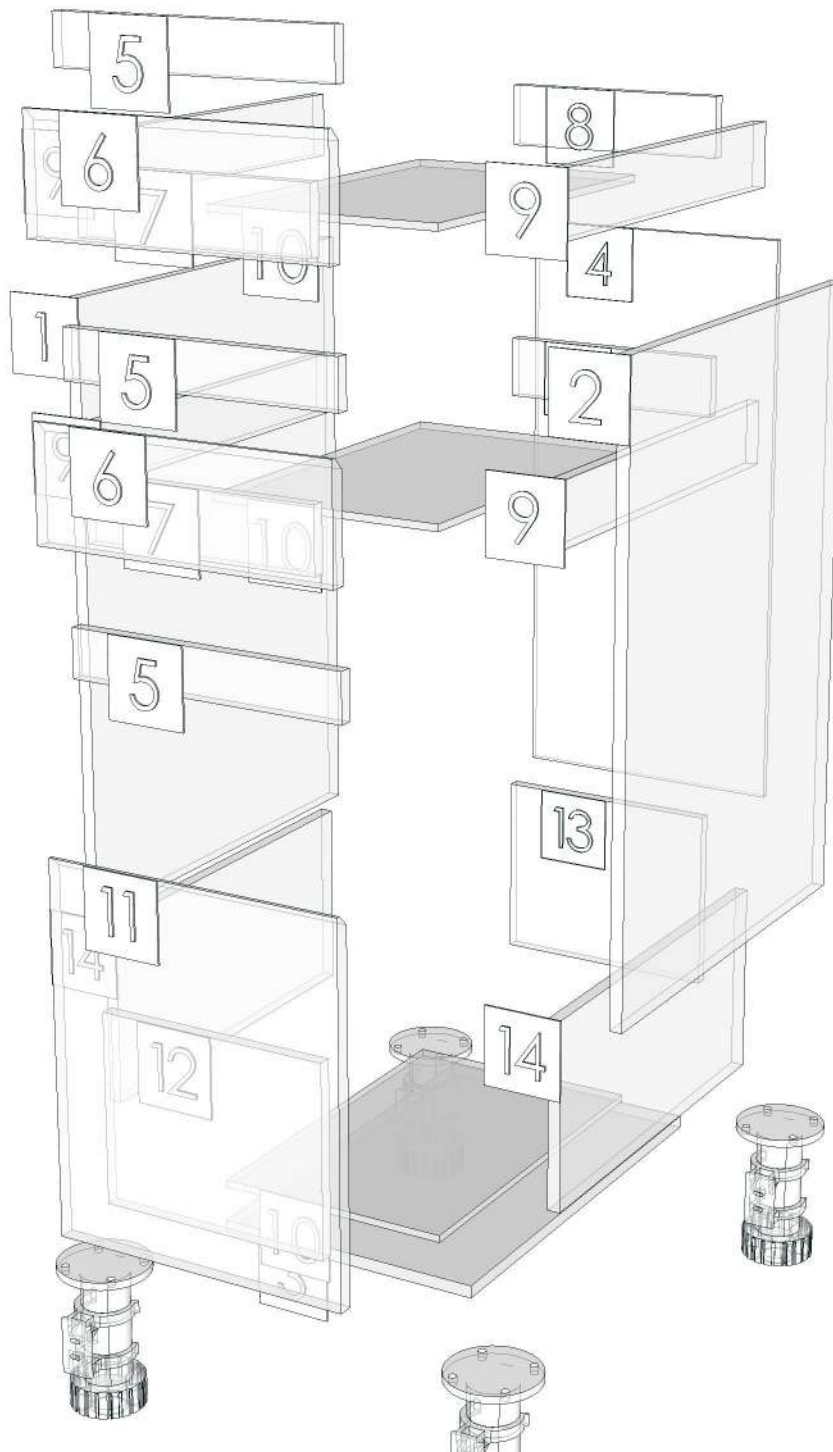

Model	-NEXT_1		
Creator	CHALEAMPHON	.BCP Name	INDEX_C3D_KITCHEN2
Reviewer		Order	H000775
Approves		Date	20/01/2024