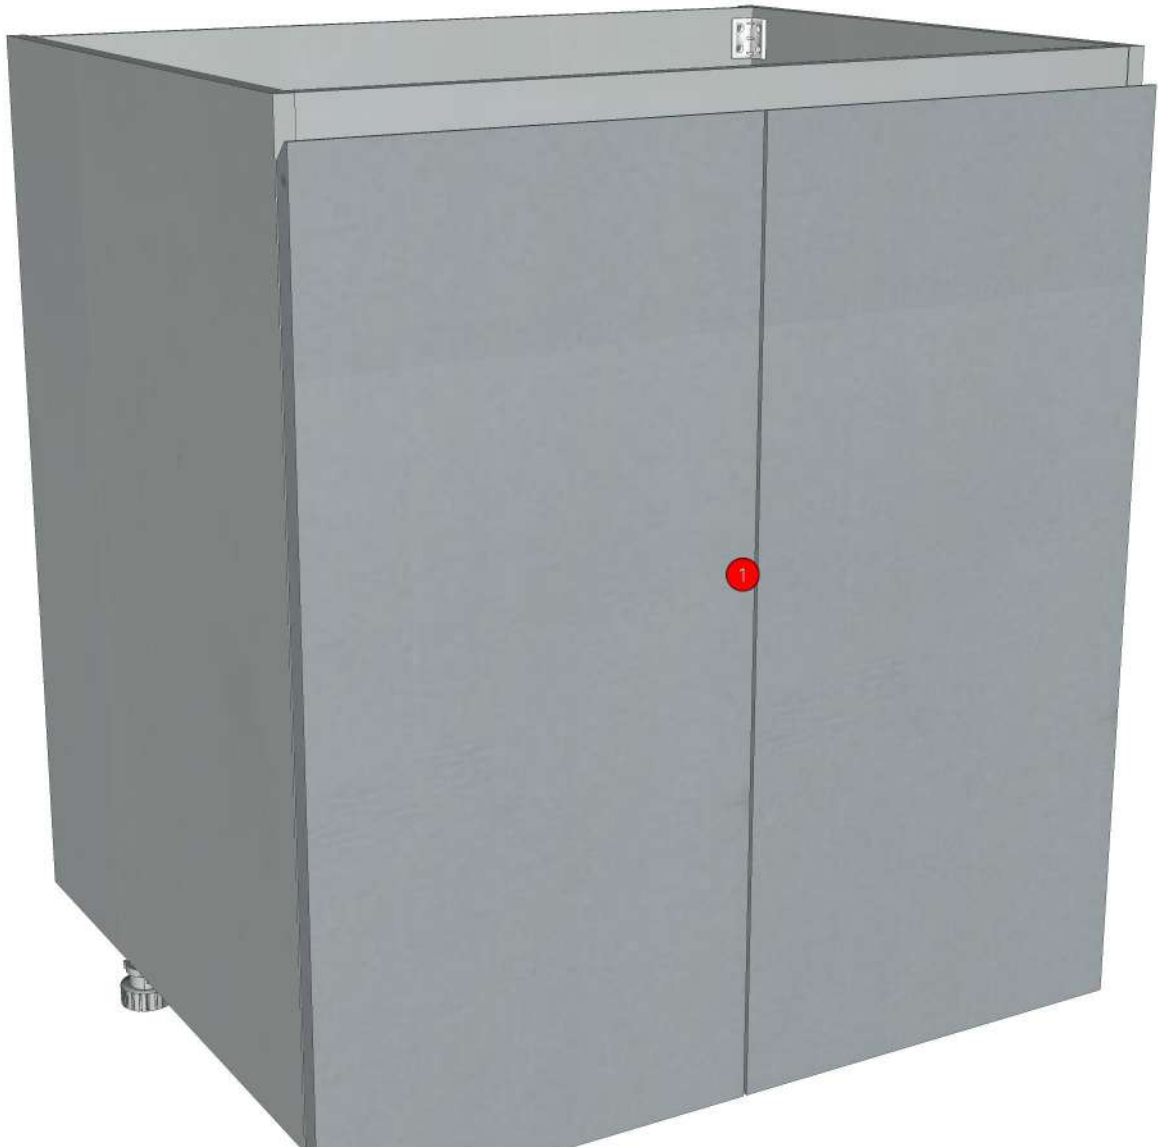

Model	NEXT_1_DBS775		
Creator	CHALEAMPHON	.BCP Name	INDEX_C3D_KITCHEN2
Reviewer		Order	H000779
Approves		Date	23/01/2024

NEXT_1_DBS775-775X570X788

Colour

20.46=ML.GREY MK3238 (PEARL)

20.56=ML.GREY MK3238 (MATT)

Edge

01.227=1 LIGHT SAND GRAY-8E960M1

01.347=1 MK3238 HI-GROSS:102165 HG

K103-160134601

Model	-NEXT_1		
Creator	CHALEAMPHON	.BCP Name	INDEX_C3D_KITCHEN2
Reviewer		Order	H000779
Approves		Date	23/01/2024

Model	NEXT_1_DBD382		
Creator	CHALEAMPON	.BCP Name	INDEX_C3D_KITCHEN2
Reviewer		Order	H000776
Approves		Date	20/01/2024

NEXT_1_DBD382-388X570X788

Colour

20.46=ML.GREY MK3238 (PEARL)

20.56=ML.GREY MK3238 (MATT)

Edge

01.227=1 LIGHT SAND GRAY-8E960M1

01.347=1 MK3238 HI-GROSS:102165 HG

K103-160134601