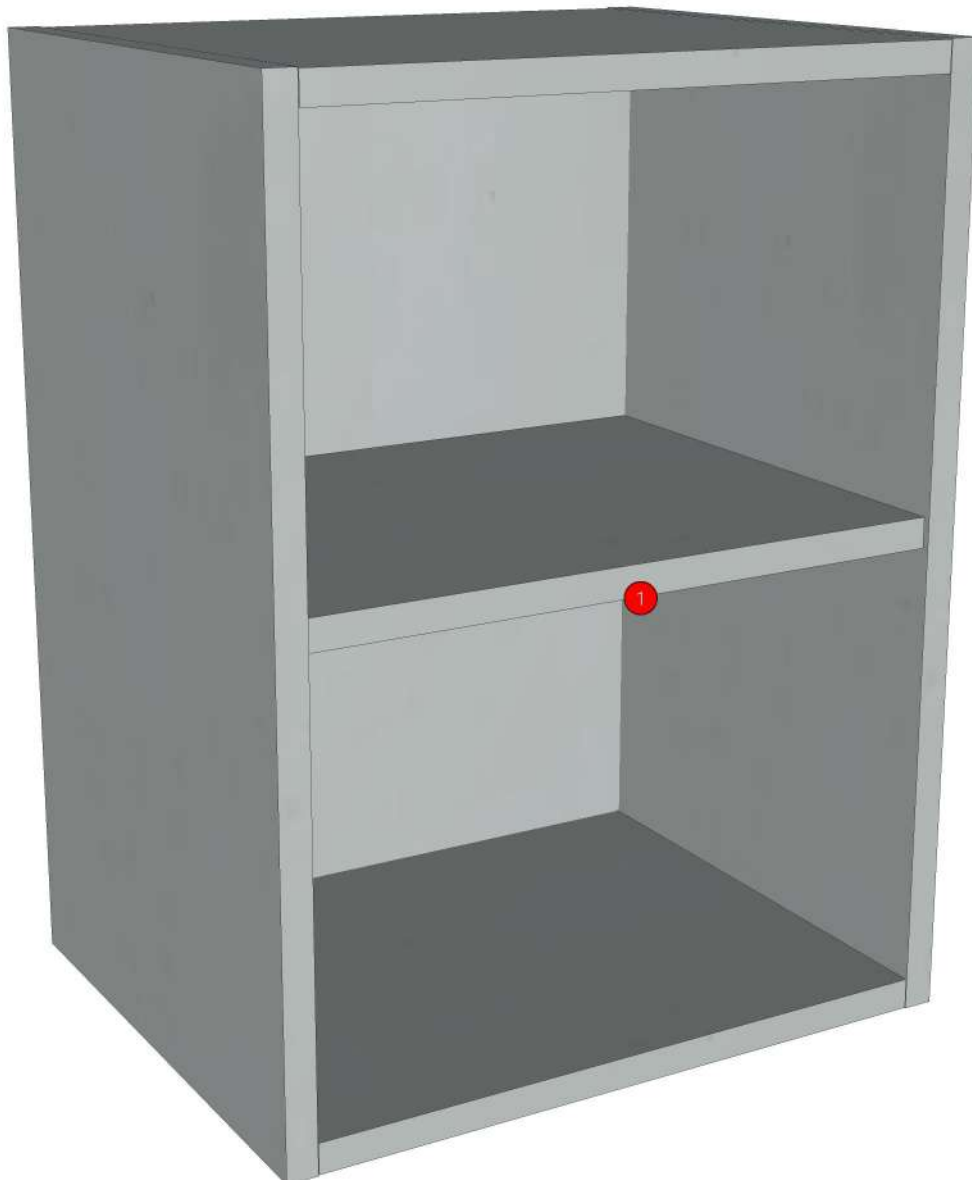

K102-160134591