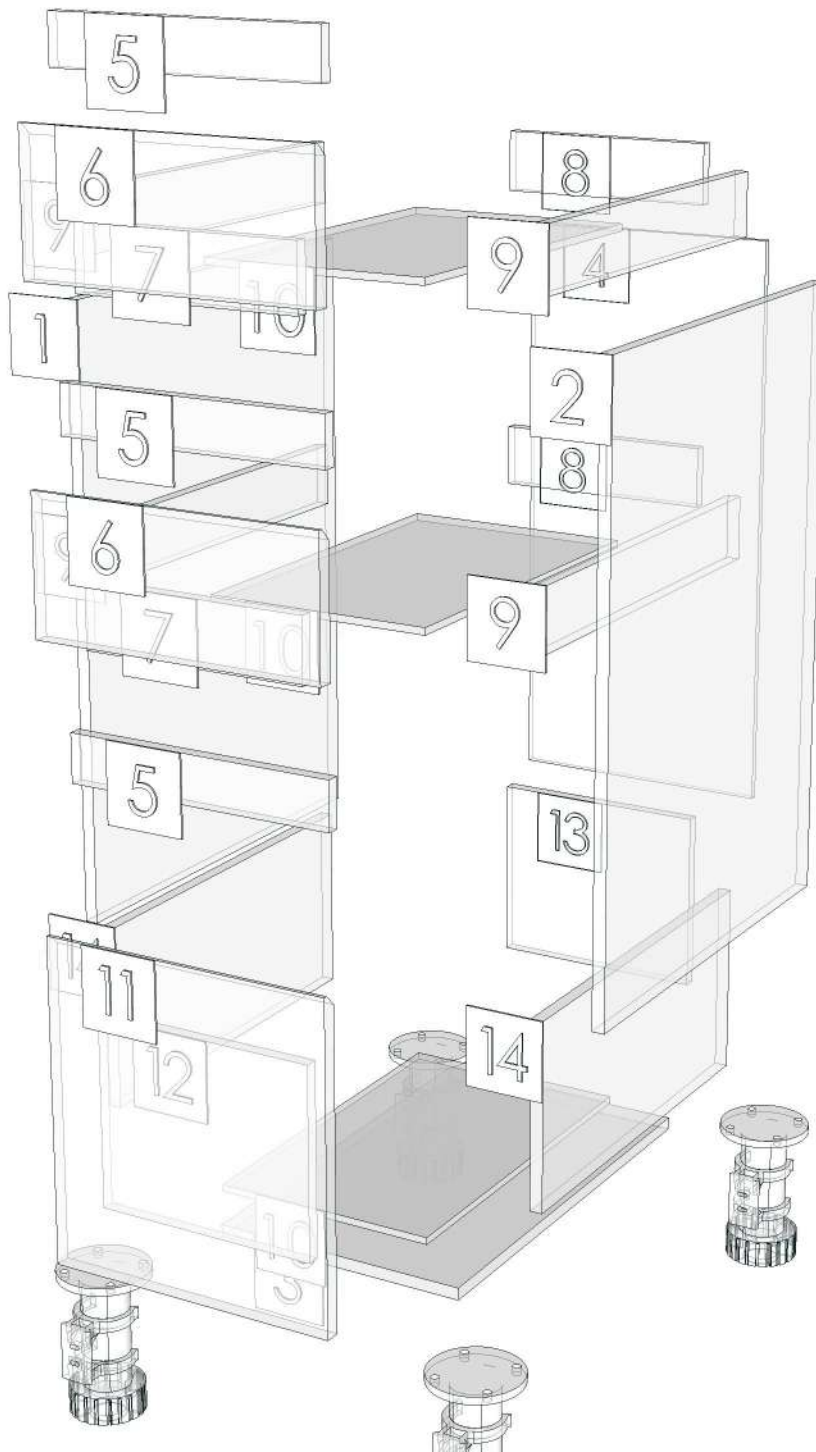

Model	-NEXT_1		
Creator	CHALEAMPHON	.BCP Name	INDEX_C3D_KITCHEN2
Reviewer		Order	H000774
Approves		Date	19/01/2024