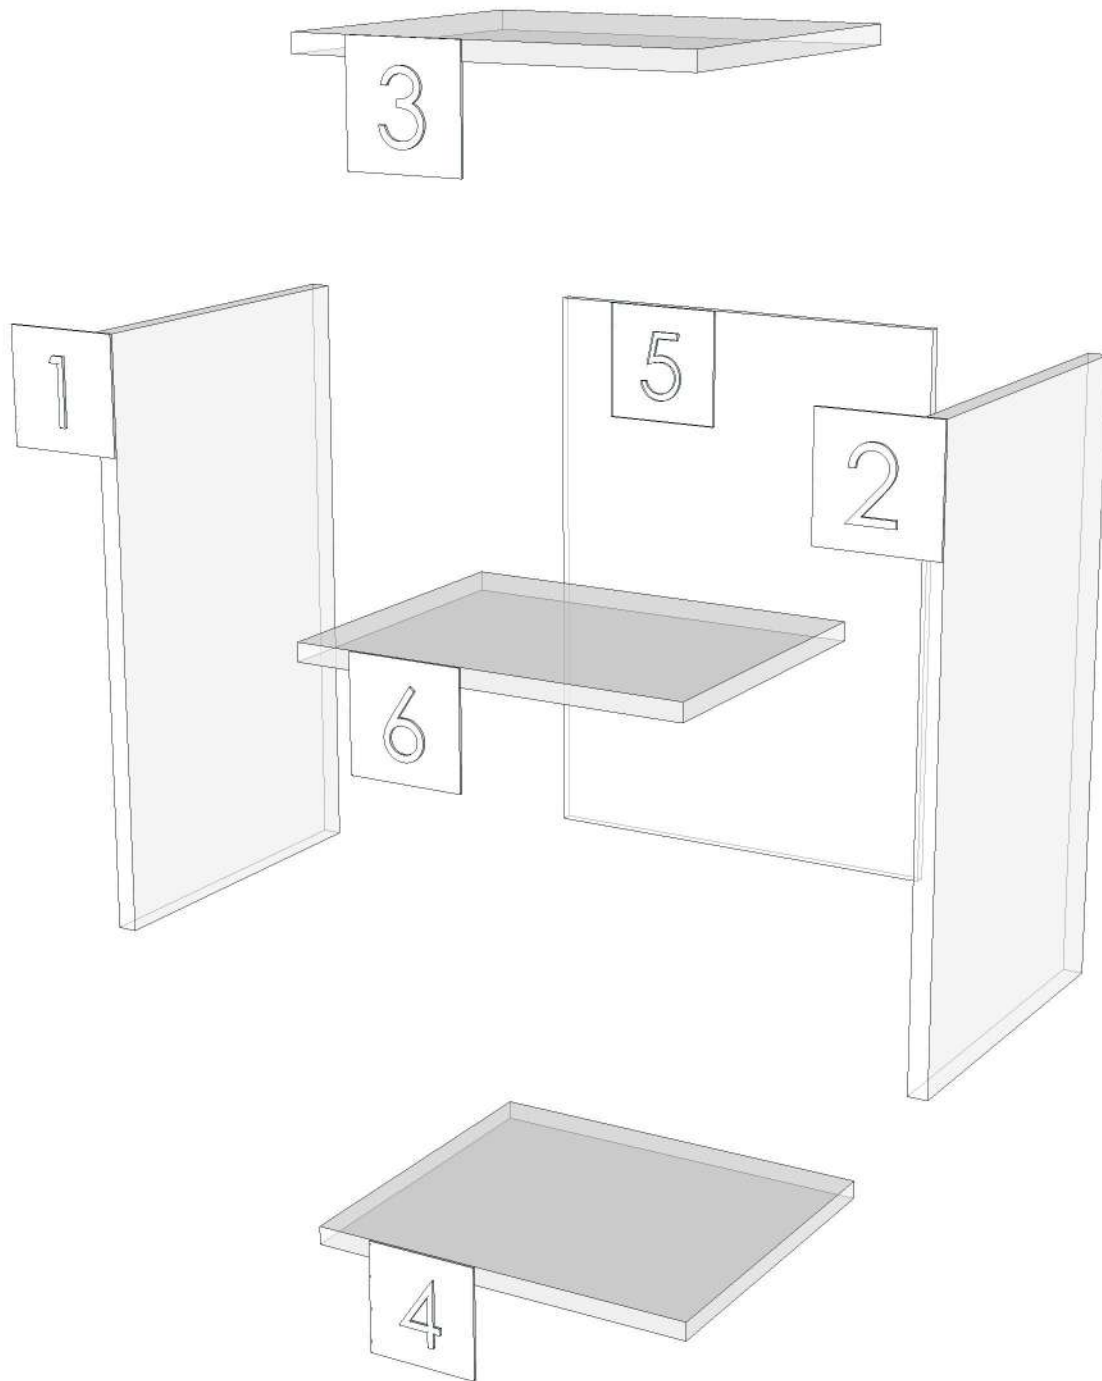

Edge

01.227=1 LIGHT SAND GRAY-8E960M1

01.347=1 MK3238 HI-GROSS:102165 HG

K102-160134591

Model	-NEXT_1		
Creator	CHALEAMPON	.BCP Name	INDEX_C3D_KITCHEN2
Reviewer		Order	H000786
Approves		Date	25/01/2024

Model	NEXT_1_DDM375		
Creator	CHALEAMPON	.BCP Name	INDEX_C3D_KITCHEN2
Reviewer		Order	H000781
Approves		Date	25/01/2024