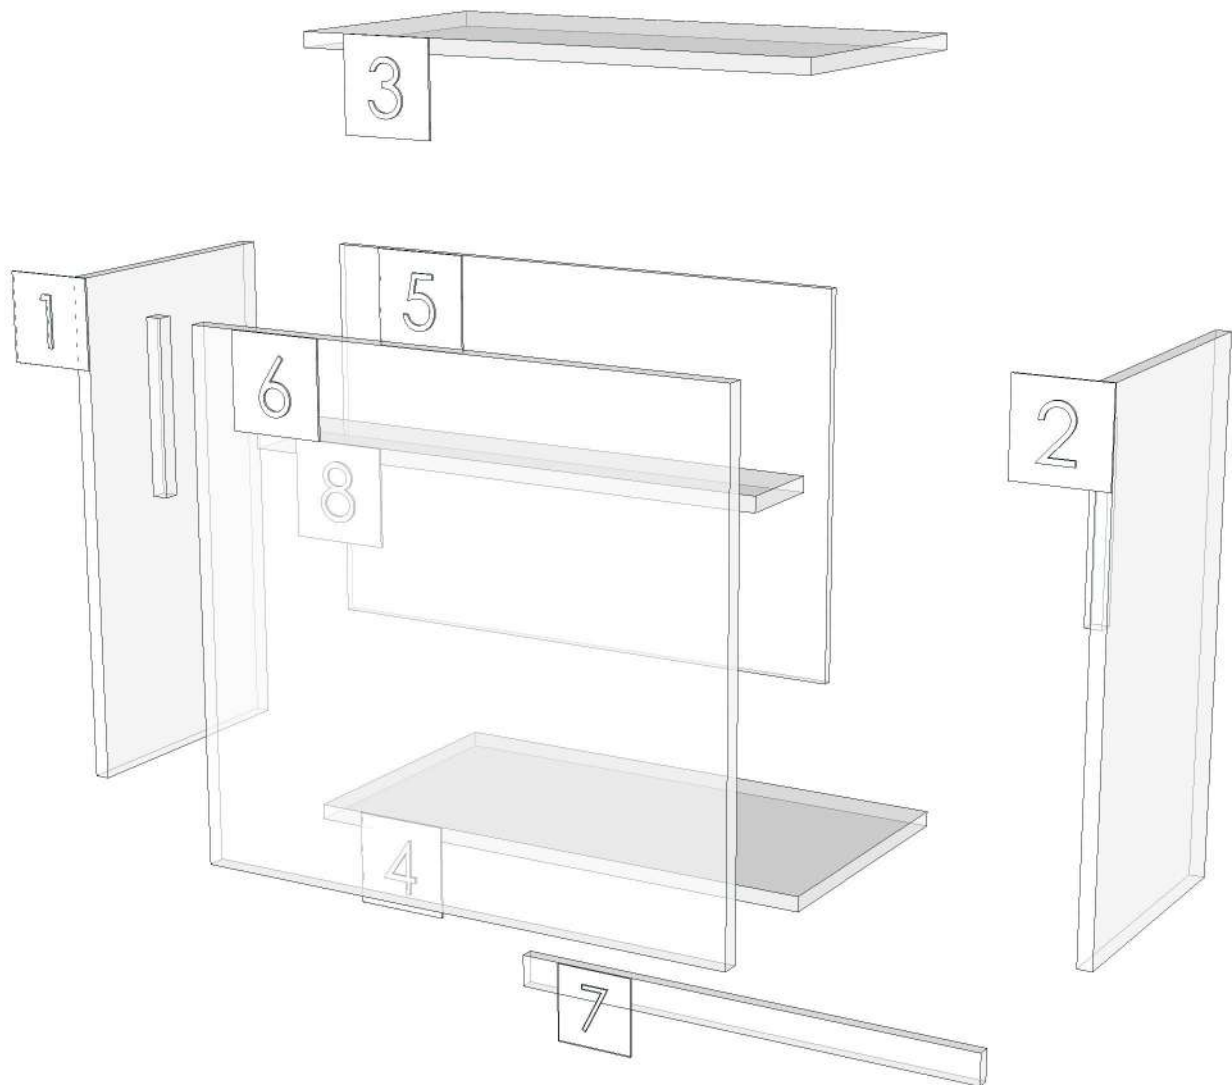

Model	-NEXT_1		
Creator	CHALEAMPON	.BCP Name	INDEX_C3D_KITCHEN2
Reviewer		Order	H000435
Approves		Date	21/12/2023