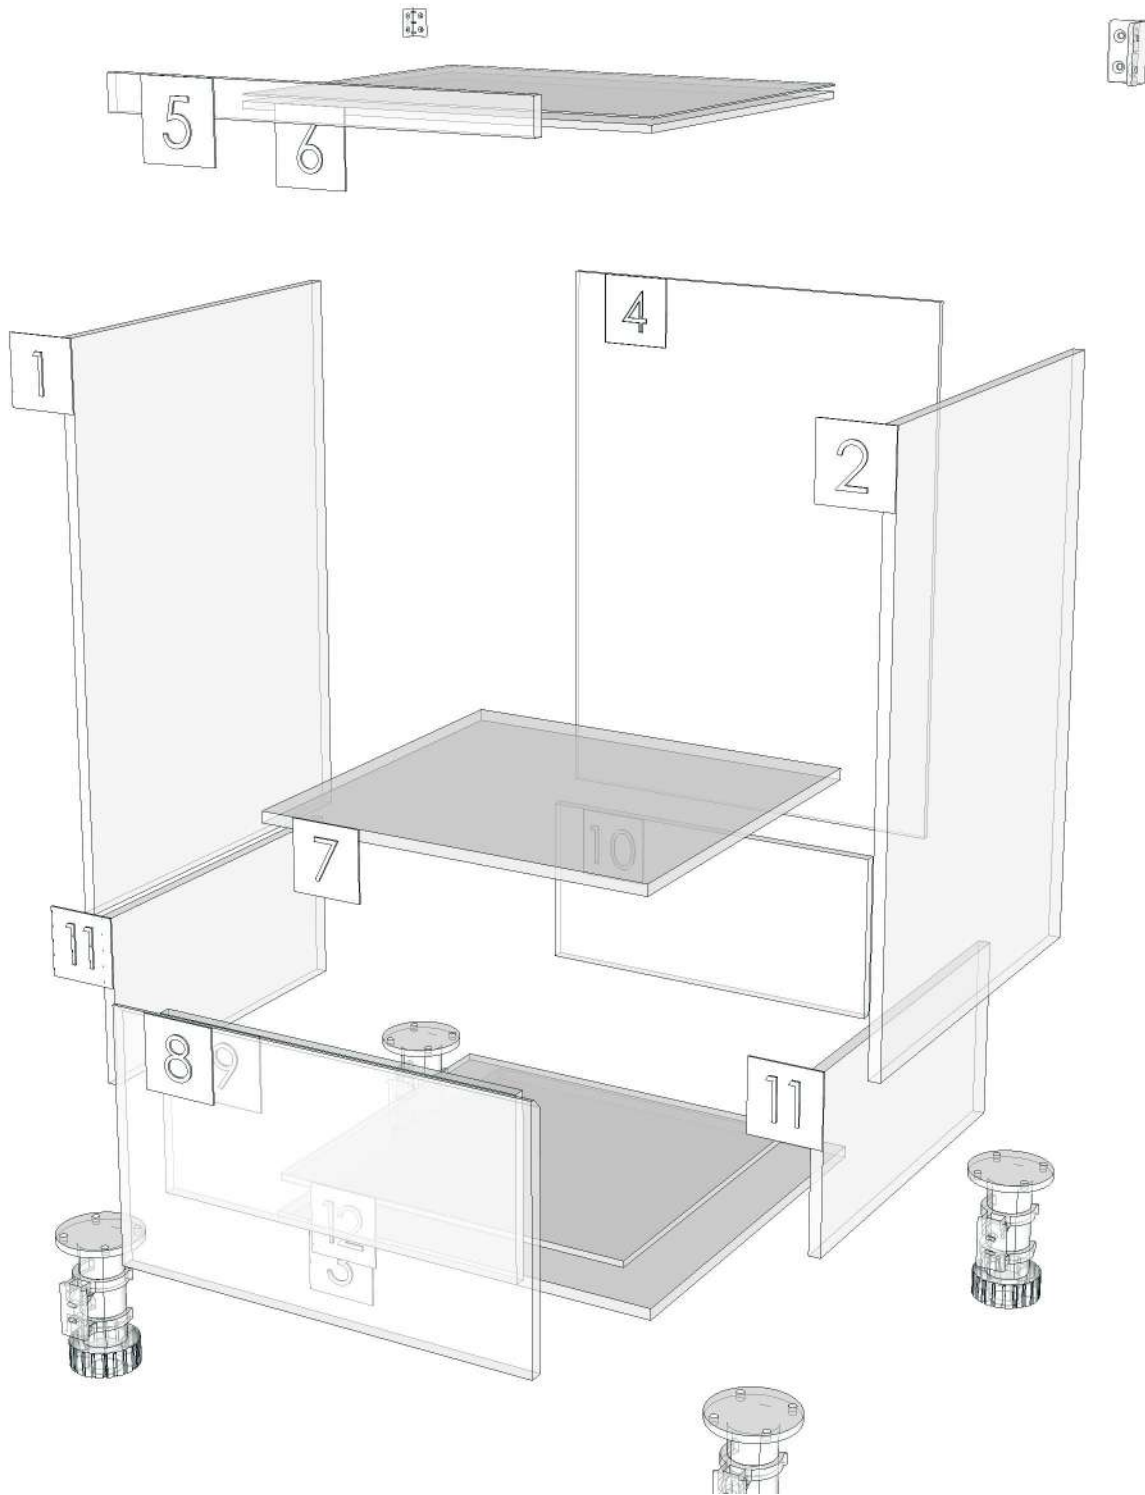

Edge

01.227=1 LIGHT SAND GRAY-8E960M1

01.347=1 MK3238 HI-GROSS:102165 HG

K102-160134591

Model	-NEXT_1		
Creator	CHALEAMPHON	.BCP Name	INDEX_C3D_KITCHEN2
Reviewer		Order	H000780
Approves		Date	24/01/2024

Model	NEXT_1_DBD373		
Creator	CHALEAMPHON	.BCP Name	INDEX_C3D_KITCHEN2
Reviewer		Order	H000774
Approves		Date	19/01/2024