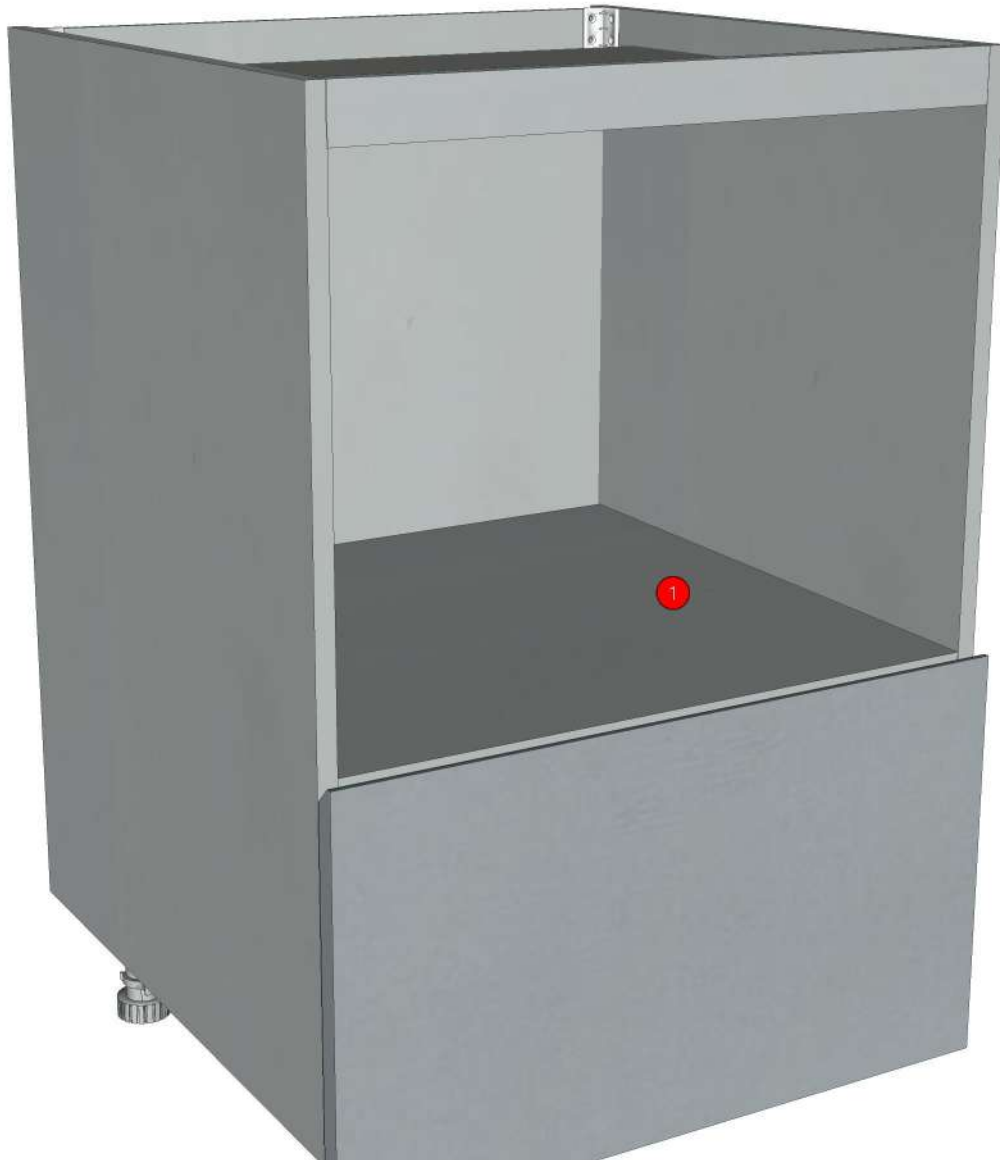

Model	NEXT_1_DBH601		
Creator	CHALEAMPHON	.BCP Name	INDEX_C3D_KITCHEN2
Reviewer		Order	H000432
Approves		Date	21/12/2023

NEXT_1_DBH601-600X570X788

Colour

20.46=ML.GREY MK3238 (PEARL)

20.56=ML.GREY MK3238 (MATT)

Edge

01.227=1 LIGHT SAND GRAY-8E960M1

01.347=1 MK3238 HI-GROSS:102165 HG

- K100L-160134574
- K100R-160121016
- K101L-160134095
- K101R-160134583
- K103-160134601

Model	-NEXT_1		
Creator	CHALEAMPHON	.BCP Name	INDEX_C3D_KITCHEN2
Reviewer		Order	H000432
Approves		Date	21/12/2023

Model	NEXT_1_DBD252		
Creator	CHALEAMPHON	.BCP Name	INDEX_C3D_KITCHEN2
Reviewer		Order	H000764
Approves		Date	21/12/2023

NEXT_1_DBD252-250X570X788

Colour

20.46=ML.GREY MK3238 (PEARL)

20.56=ML.GREY MK3238 (MATT)

Edge

01.227=1 LIGHT SAND GRAY-8E960M1

01.347=1 MK3238 HI-GROSS:102165 HG

K101L-160134095

K101R-160134583

Model	-NEXT_1		
Creator	CHALEAMPHON	.BCP Name	INDEX_C3D_KITCHEN2
Reviewer		Order	H000764
Approves		Date	21/12/2023