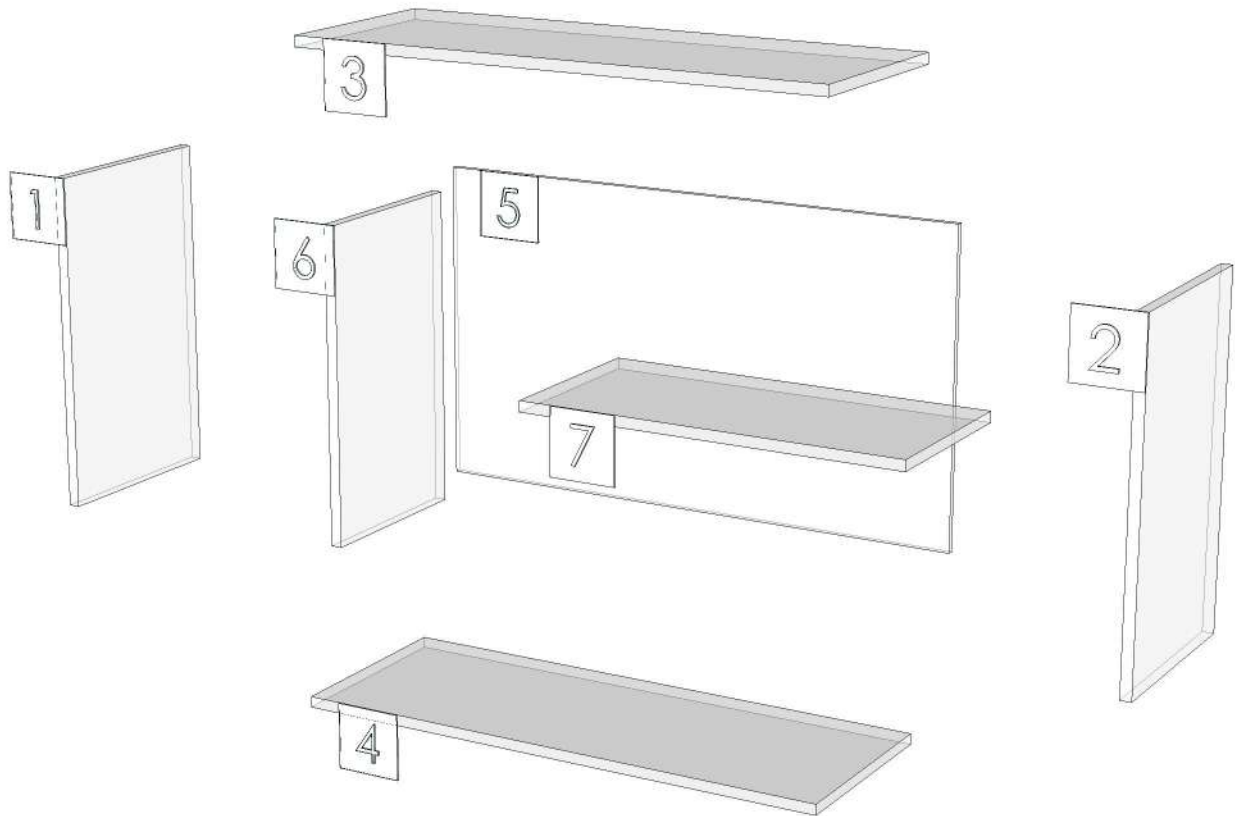

Edge

01.227=1 LIGHT SAND GRAY-8E960M1

01.347=1 MK3238 HI-GROSS:102165 HG

K101R-160134583

Model	-NEXT_1		
Creator	CHALEAMPON	.BCP Name	INDEX_C3D_KITCHEN2
Reviewer		Order	H000789
Approves		Date	26/01/2024

Model	NEXT_1_DDM85		
Creator	CHALEAMPON	.BCP Name	INDEX_C3D_KITCHEN2
Reviewer		Order	H000768
Approves		Date	21/12/2023