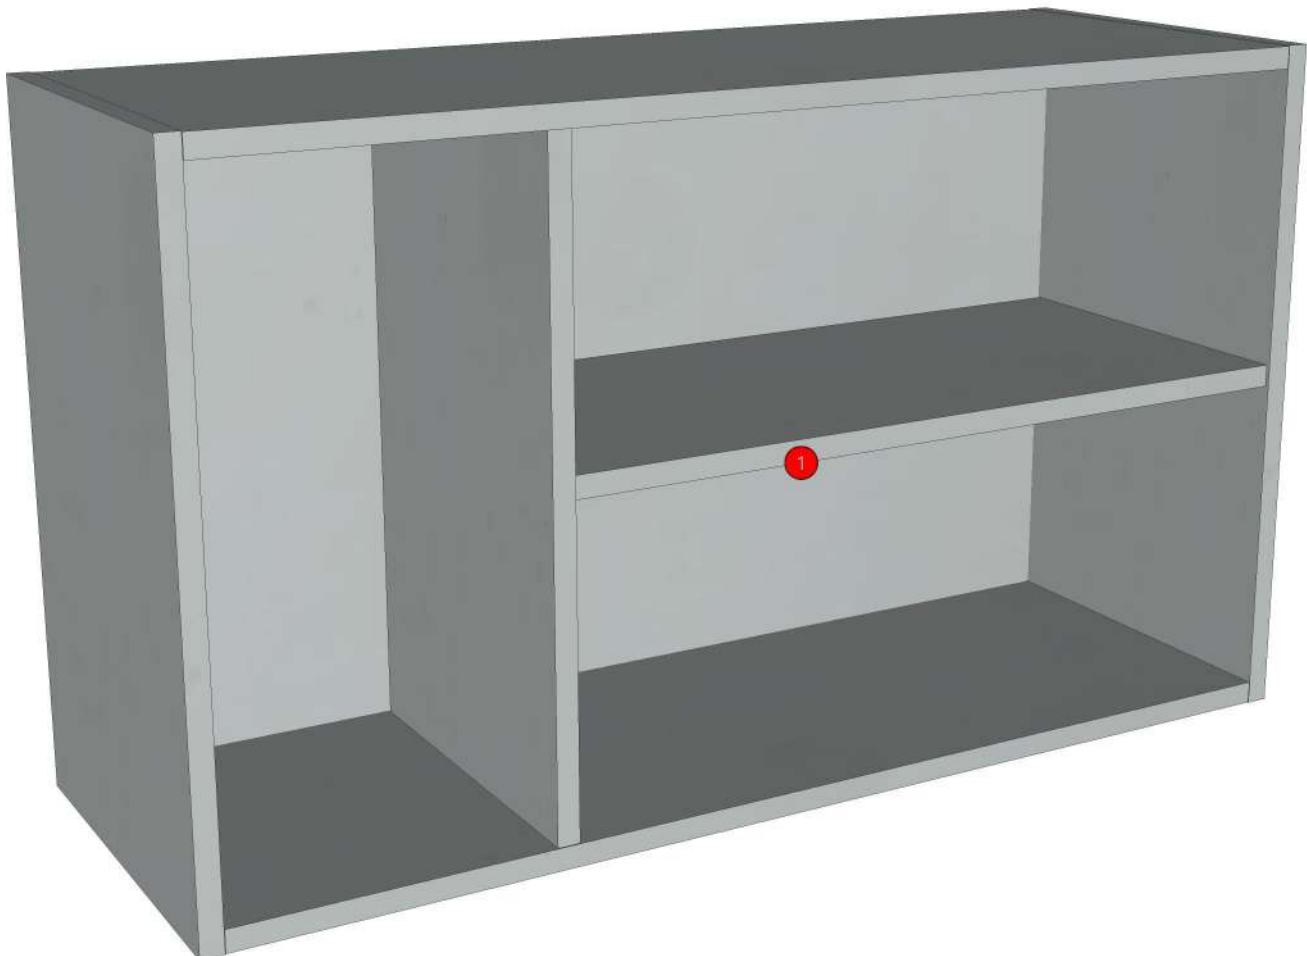

K101R-160134583