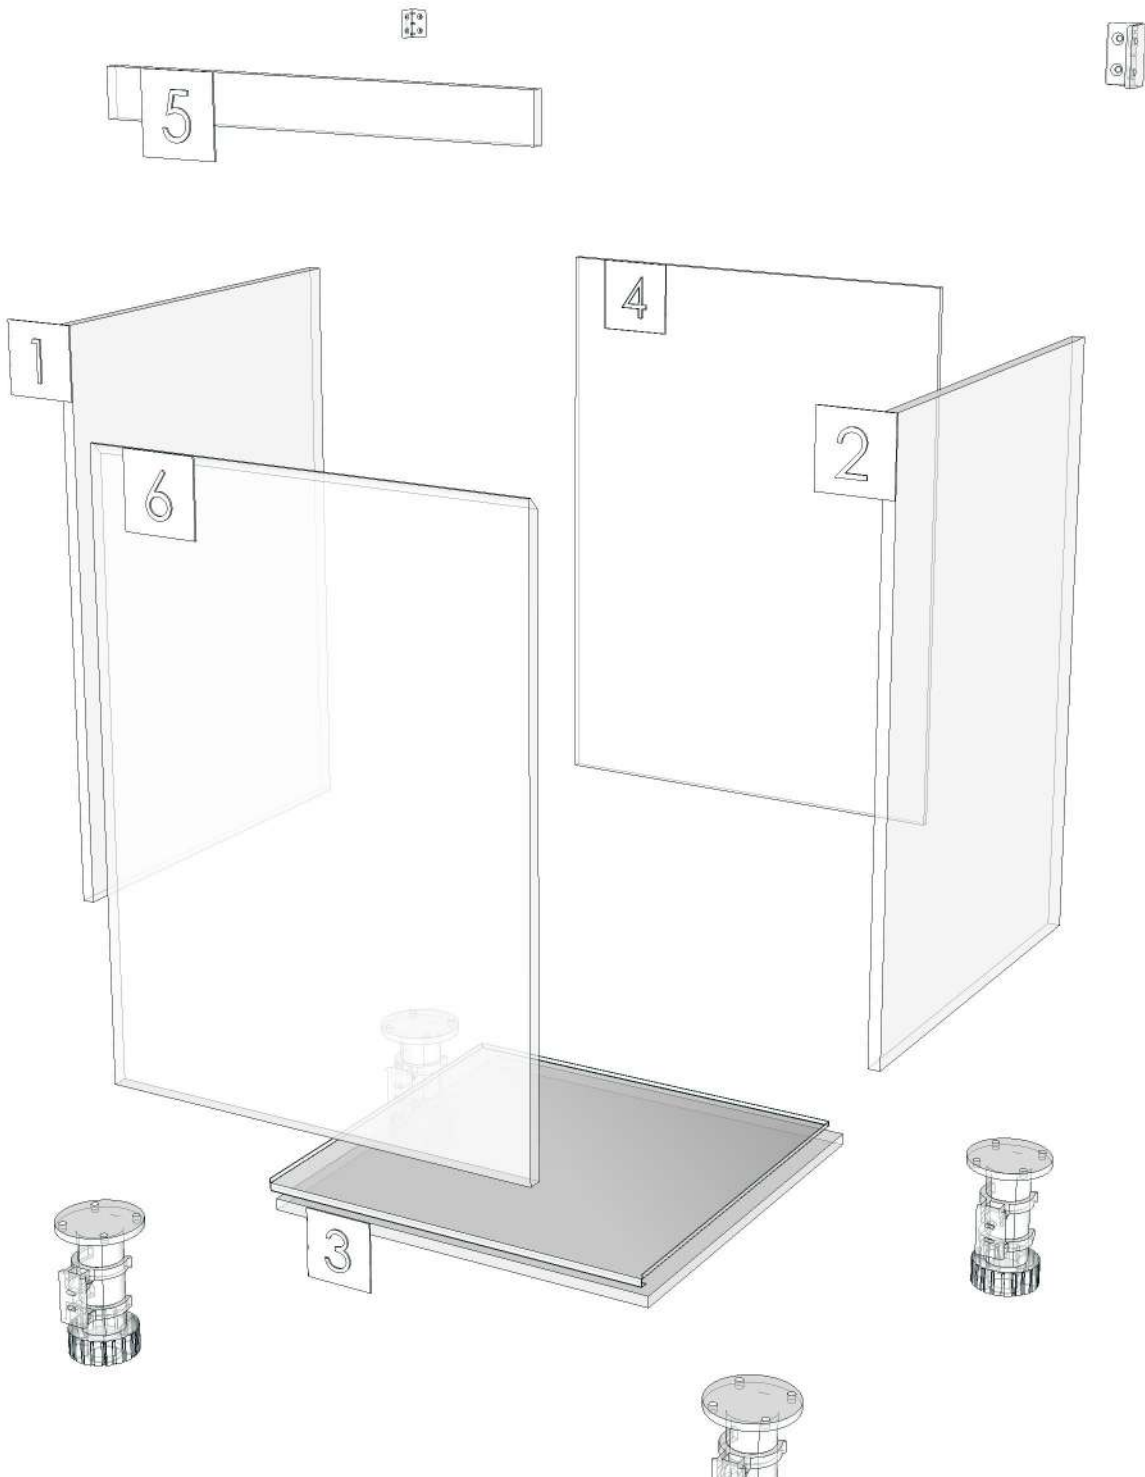

Edge

01.227=1 LIGHT SAND GRAY-8E960M1
01.347=1 MK3238 HI-GROSS:102165 HG

K101R-160134583

Model	-NEXT_1		
Creator	CHALEAMPHON	.BCP Name	INDEX_C3D_KITCHEN2
Reviewer		Order	H000778
Approves		Date	23/01/2024