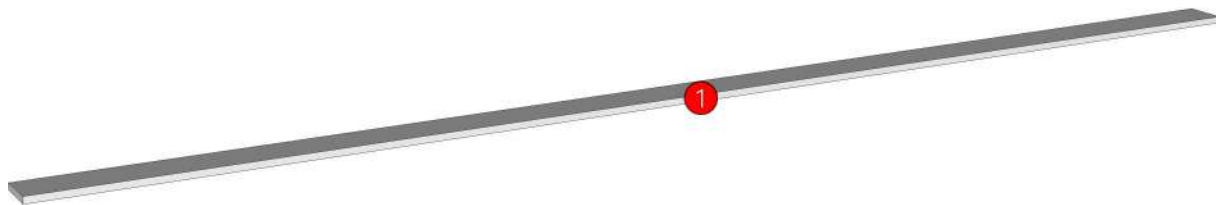

Model	ESCENT_SRT_DUT1750		
Creator	PASATHORN	.BCP Name	INDEX_C3D_KITCHEN2
Reviewer		Order	I002543
Approves	P.SAWAI	Date	06/09/2023

ESCENT_SRT_DUT1750-1750X60X9

Colour

20.24=ML AE9V (PEARL)

Edge

01.47=1 WHITE

R&D REVIEW	
☒	DWG.Customer
☒	Work Report
☐	Function
☐	สินค้าตรงตัวอย่าง
ผู้ทบทวน P.SAWAI	
25/9/23	

K7R-160134210