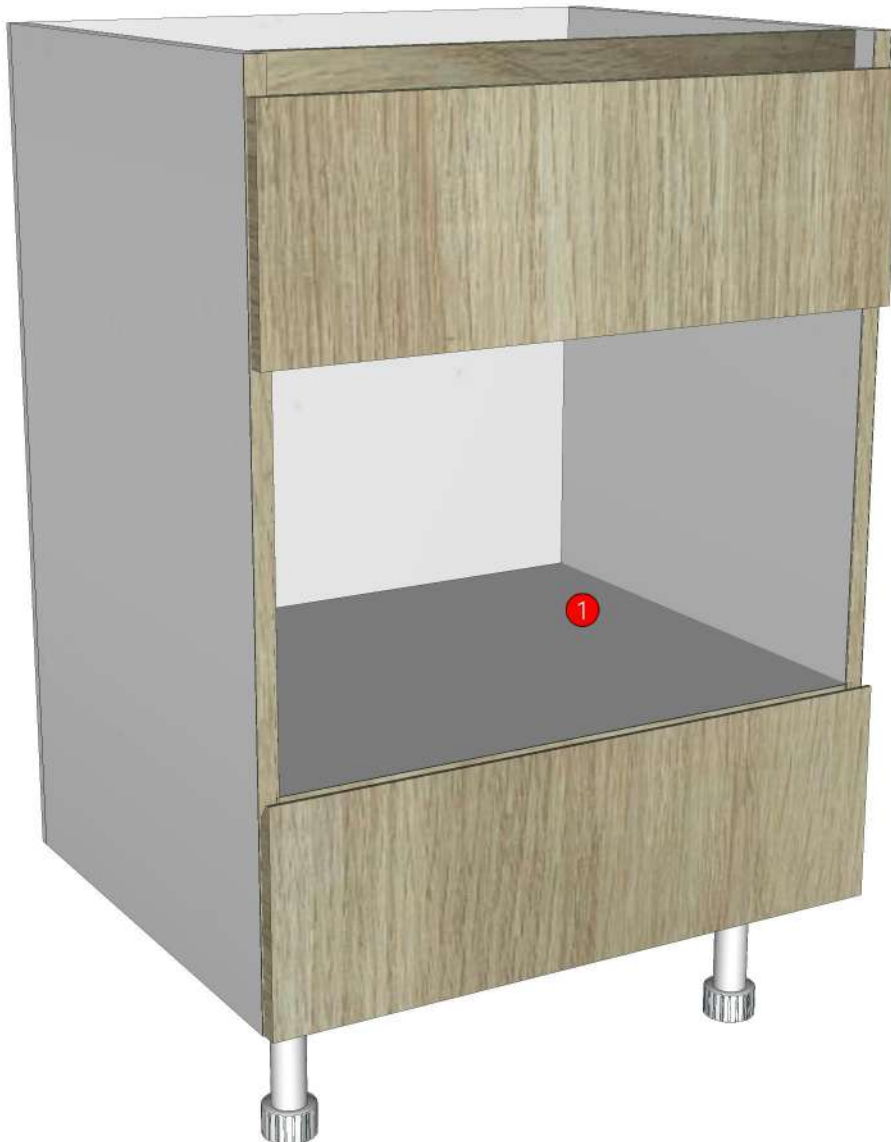

ESCENT_SRT_DBH602S-600X480X922

Colour

20.24=ML AE9V (PEARL)

20.10=ML.CORNWALL OAK # AV7 (WOODRIFT)

Edge

01.47=1 WHITE

01.160=1 CORNWALL OAK AV7

K7R-160134210