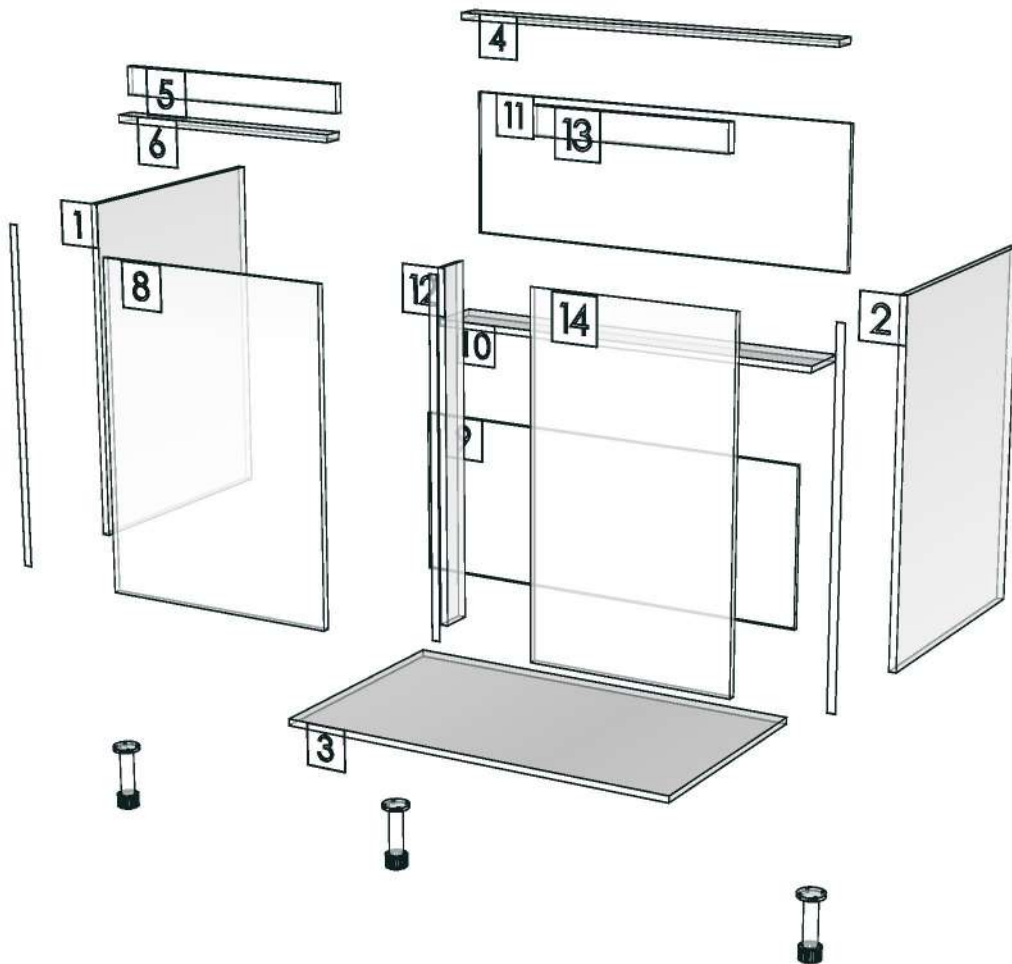

Edge

01.47=1 WHITE

01.160=1 CORNWALL OAK AV7

01.24=0.6 WHITE

K7R-160134210

ปิดขอบด้วยกาว PUR

Model	-ESCENT_SRT_DBS10055R		
Creator		.BCP Name	INDEX_C3D_KITCHEN2
Reviewer		Order	I002832
Approves		Date	

Model	ESCENT_SRT_DBH602S		
Creator	PASATHORN	.BCP Name	INDEX_C3D_KITCHEN2
Reviewer		Order	I002831
Approves	P.SAWAI	Date	23/12/2023