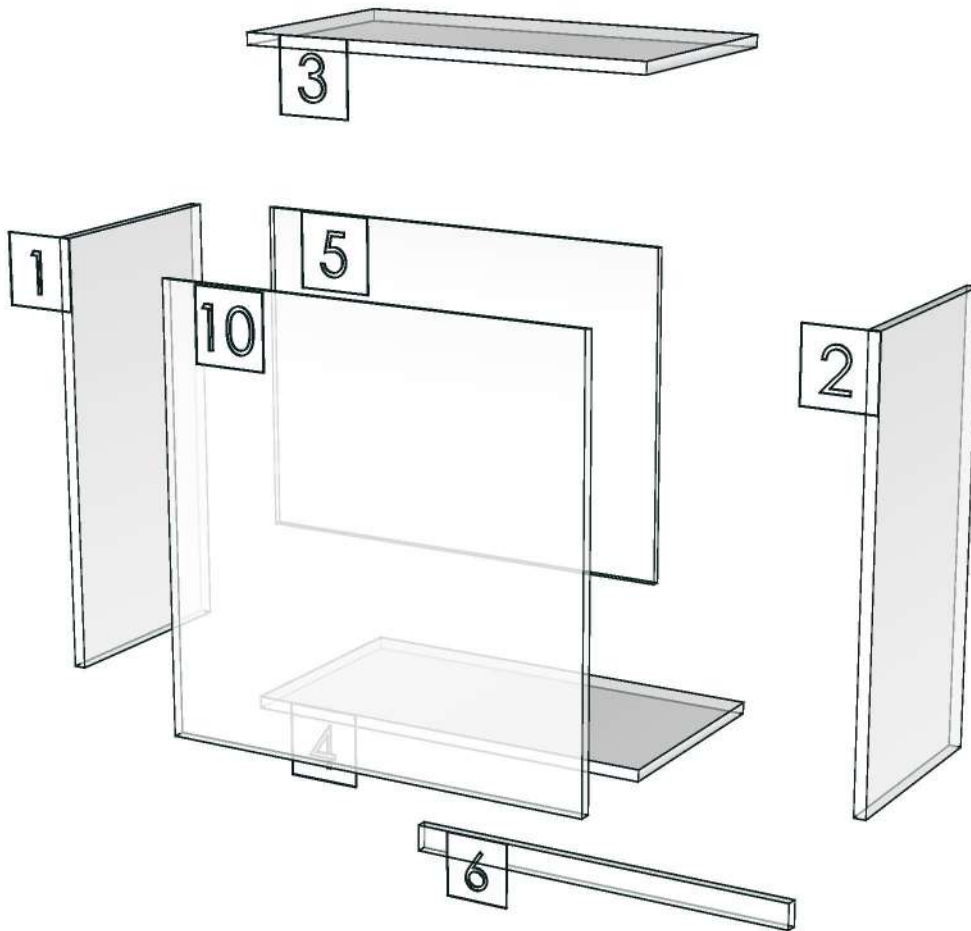

Model	-ESCENT_SRT_DL60HL		
Creator		.BCP Name	INDEX_C3D_KITCHEN2
Reviewer		Order	I001064
Approves		Date