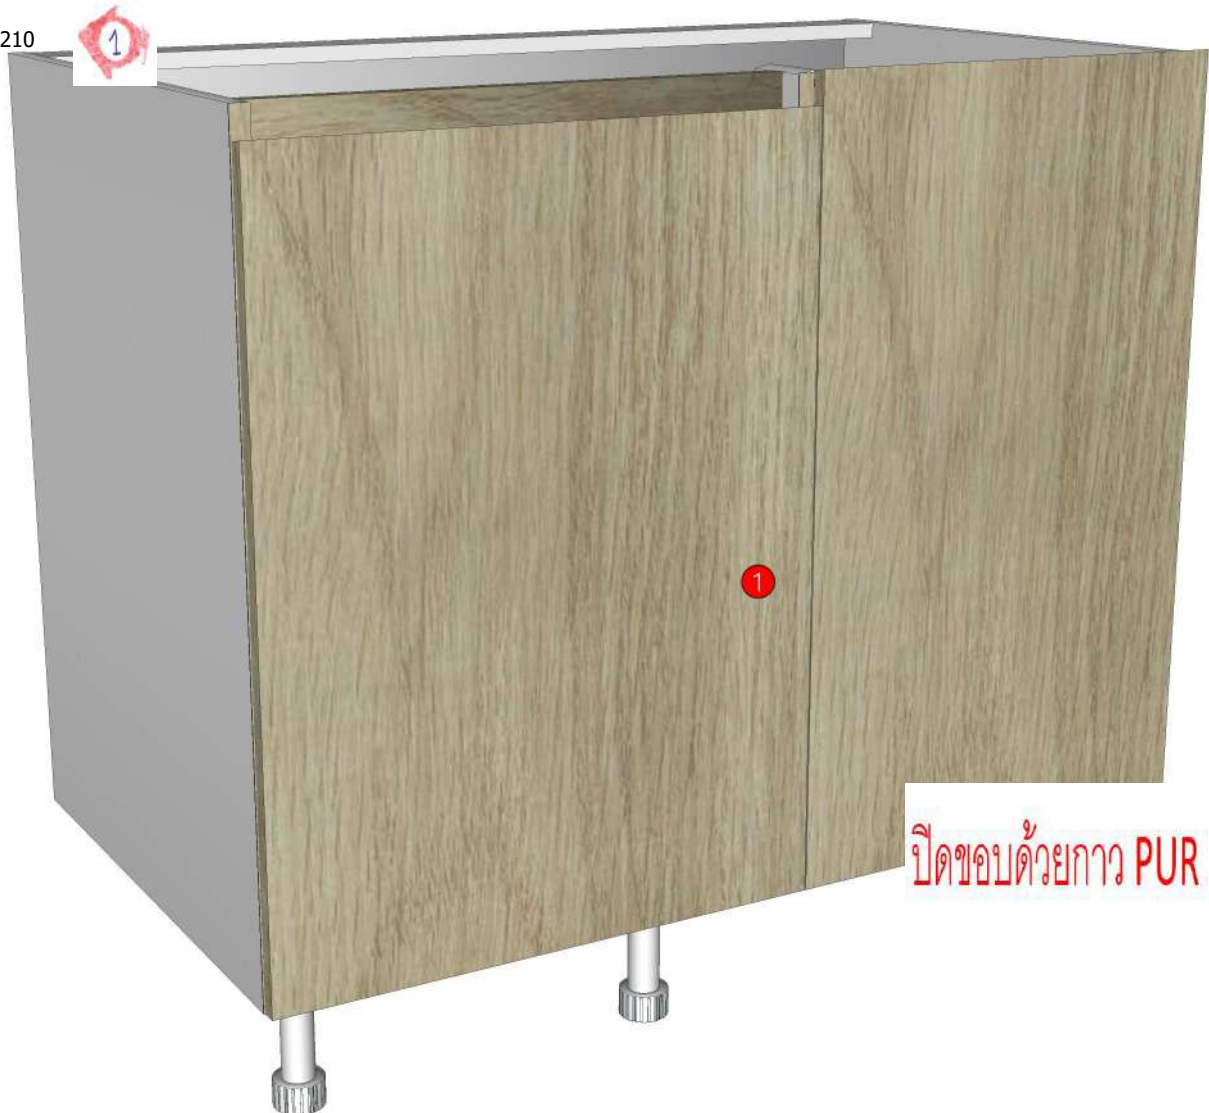

Edge

01.47=1 WHITE

01.160=1 CORNWALL OAK AV7

01.24=0.6 WHITE

K7R-160134210

ปิดขอบด้วยกาว PUR

Model	-ESCENT_SRT_DBS10055R		
Creator		.BCP Name	INDEX_C3D_KITCHEN2
Reviewer		Order	I002832
Approves		Date	

Model	ESCENT_SRT_DBH602S		
Creator	PASATHORN	.BCP Name	INDEX_C3D_KITCHEN2
Reviewer		Order	I002831
Approves	P.SAWAI	Date	23/12/2023