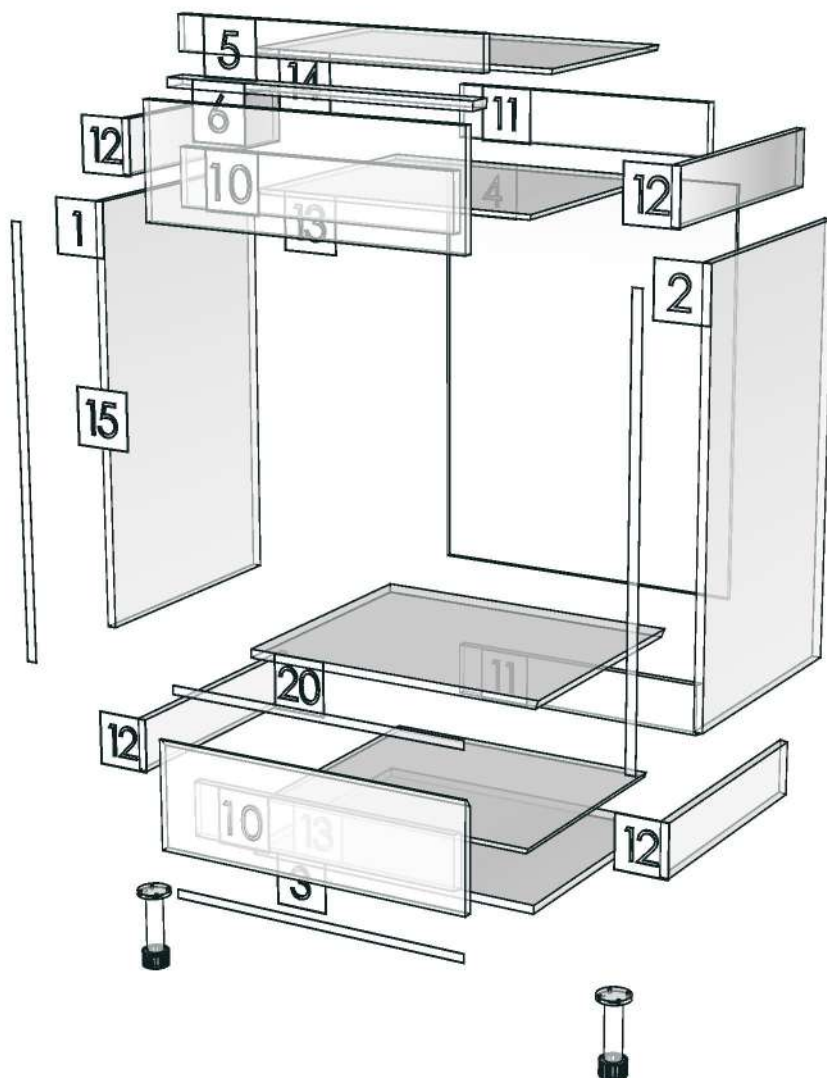

Model	-ESCENT_SRT_DBH602S		
Creator		.BCP Name	INDEX_C3D_KITCHEN2
Reviewer		Order	I002831
Approves		Date	

9