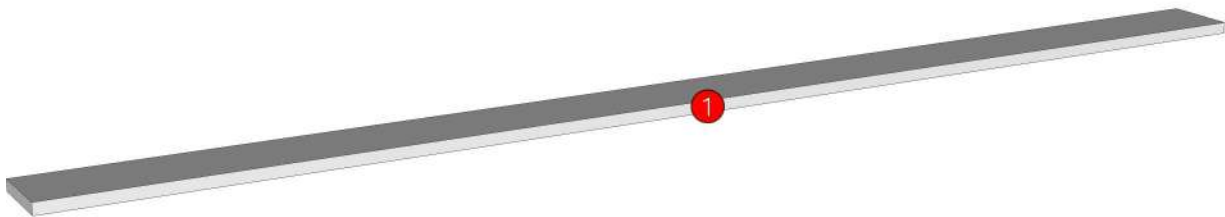

Model	ESCENT_SRT_DUT1000		
Creator	PASATHORN	.BCP Name	INDEX_C3D_KITCHEN2
Reviewer		Order	I002839
Approves		Date	11/01/2024

ESCENT_SRT_DUT1000-1000X60X9

Colour

20.24=ML AE9V (PEARL)

Edge

01.47=1 WHITE

K12L-160134141