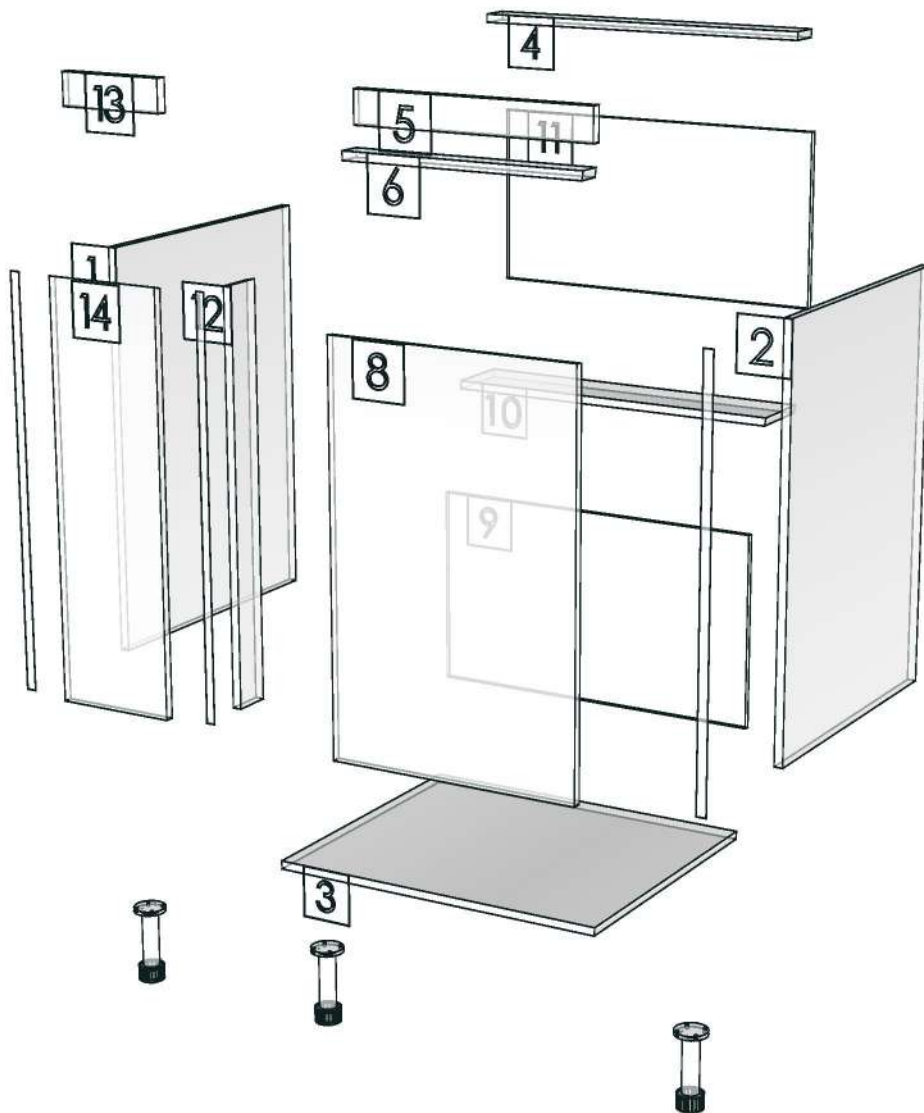

Model	-ESCENT_SRT_DBSC70475LGR		
Creator		.BCP Name	INDEX_C3D_KITCHEN2
Reviewer		Order	I002844
Approves		Date