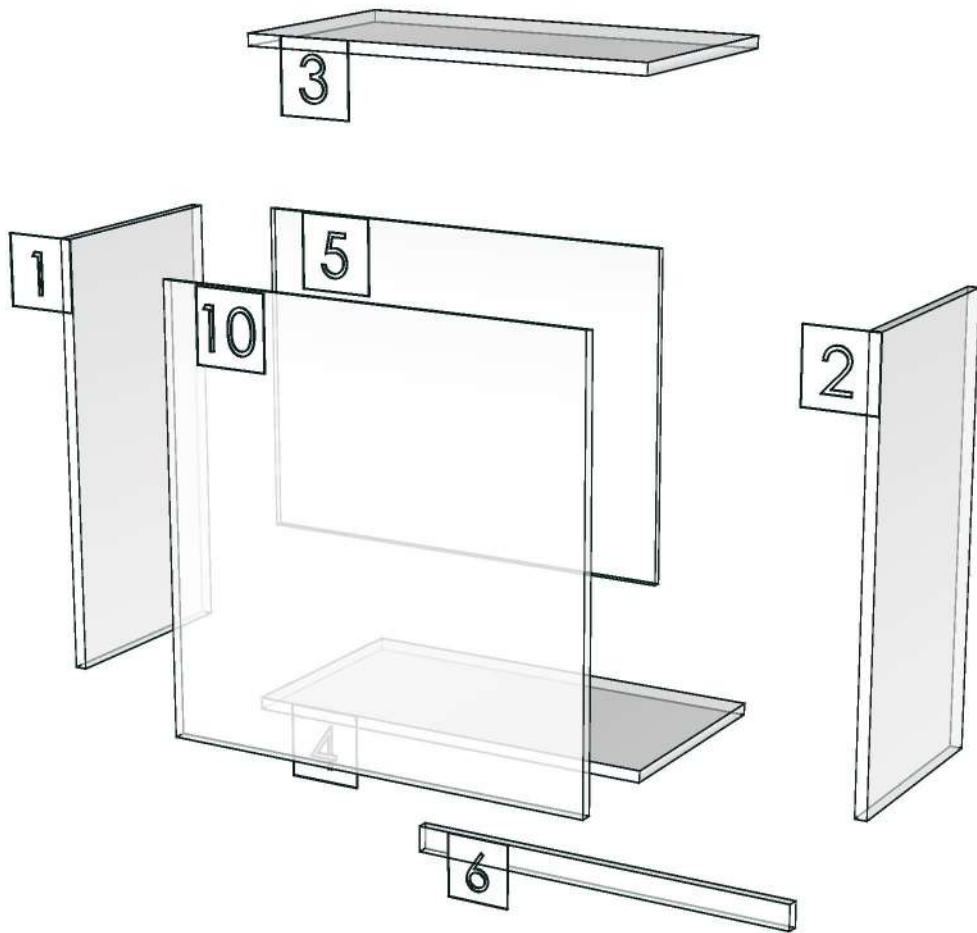

ESCENT_SRT_DL30R-300X300X640

Colour

20.24=ML AE9V (PEARL)

Edge

01.47=1 WHITE

K12L-160134141

Model	-ESCENT_SRT_DL30R		
Creator		.BCP Name	INDEX_C3D_KITCHEN2
Reviewer		Order	I002841
Approves		Date	

Model	-ESCENT_SRT_DL60HL		
Creator		.BCP Name	INDEX_C3D_KITCHEN2
Reviewer		Order	I001064
Approves		Date	