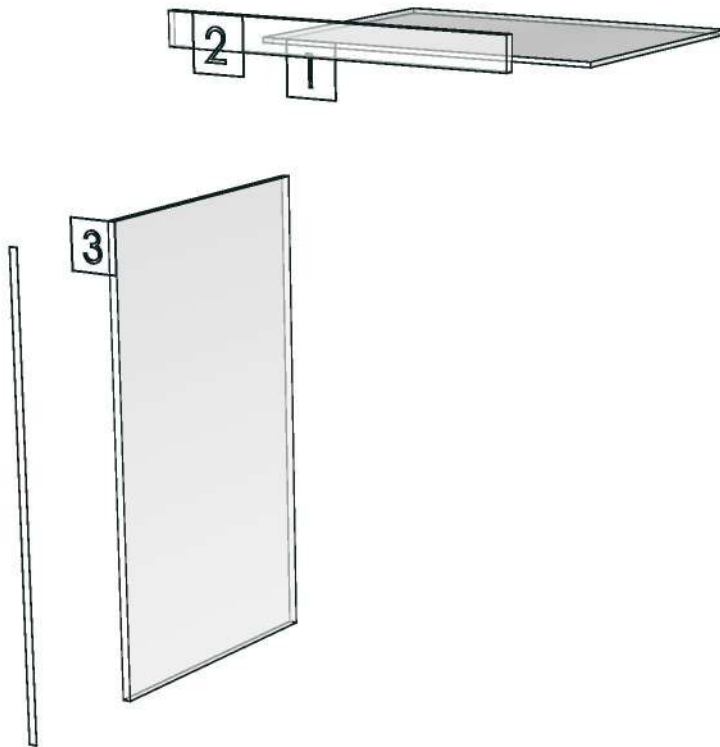

Model	-ESCENT_SRT_DBO666R		
Creator		.BCP Name	INDEX_C3D_KITCHEN2
Reviewer		Order	I002568
Approves	P. SAWAI	Date