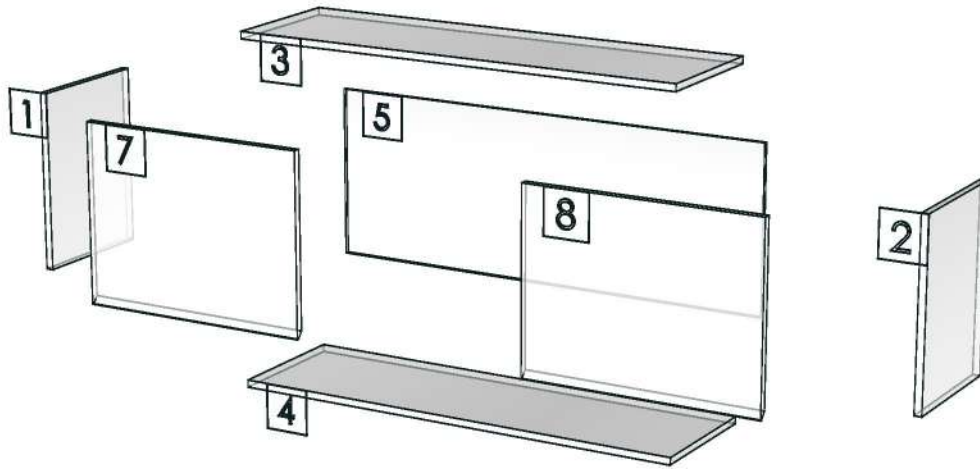

Model	-ESCENT_SRT_DW105		
Creator		.BCP Name	INDEX_C3D_KITCHEN2
Reviewer		Order	I002843
Approves		Date