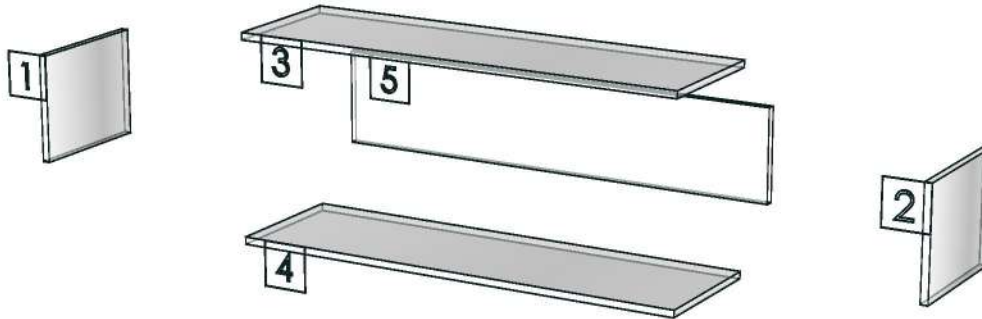

ESCENT_SRT_DWO105-1050X300X240

Colour

20.10=ML.CORNWALL OAK # AV7 (WOODRIFT)

Edge

01.160=1 CORNWALL OAK AV7

K12L-160134141

Model	-ESCENT_SRT_DWO105		
Creator		.BCP Name	INDEX_C3D_KITCHEN2
Reviewer		Order	I002842
Approves		Date	