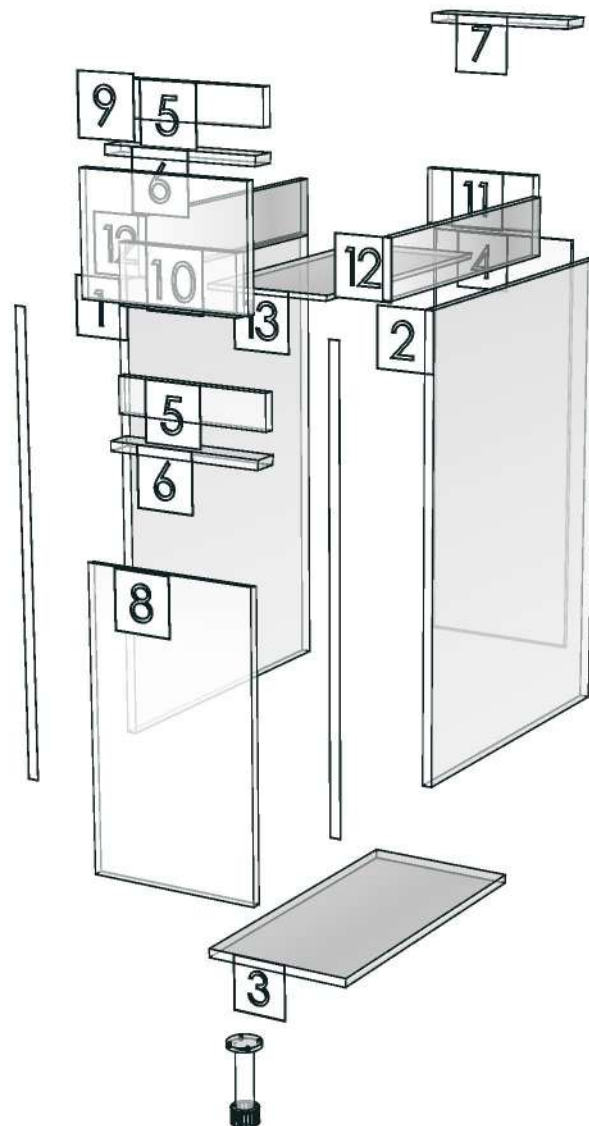

Edge

01.47=1 WHITE

01.160=1 CORNWALL OAK AV7

K12L-160134141

Model	-ESCENT_SRT_DB301R		
Creator		.BCP Name	INDEX_C3D_KITCHEN2
Reviewer		Order	I002840
Approves		Date	

Model	ESCENT_SRT_DBSC70475LGR		
Creator	PASATHORN	.BCP Name	INDEX_C3D_KITCHEN2
Reviewer		Order	I002844
Approves		Date	11/01/2024