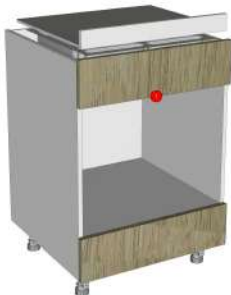

K101R-160131487

K102R-160131496

K103R-160129526

K104R-160131506

K105R-160131517

K106R-160131527