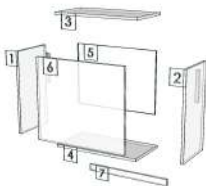

Model	-ONEPLUS_KC		
Creator	CHALEAMPON	.BCP Name	INDEX_C3D_KITCHEN2
Reviewer		Order	H000633
Approves		Date	07/09/2023