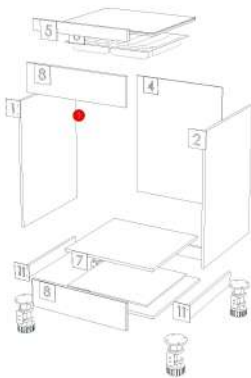

Model	-ONEPLUS_KC		
Creator	CHALEAMPHON	.BCP Name	INDEX_C3D_KITCHEN2
Reviewer		Order	H000630
Approves		Date	22/12/2023