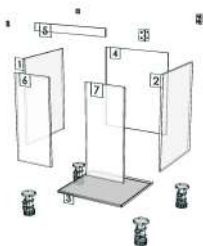

Model	-ONEPLUS_KC		
Creator	CHALEAMPON	.BCP Name	INDEX_C3D_KITCHEN2
Reviewer		Order	H000658
Approves		Date	15/09/2023