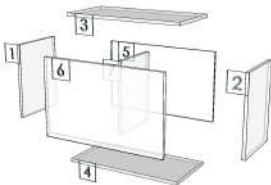

Model	-ONEPLUS_KC		
Creator	CHALEAMPON	.BCP Name	INDEX_C3D_KITCHEN2
Reviewer		Order	H000672
Approves		Date	18/09/2023