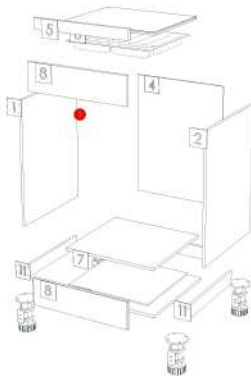

K106R-160131527

Model	-ONEPLUS_KC		
Creator	CHALEAMPHON	.BCP Name	INDEX_C3D_KITCHEN2
Reviewer		Order	H000630
Approves		Date	22/12/2023

Model	ONEPLUS_KC_DBS80		
Creator	CHALEAMPON	.BCP Name	INDEX_C3D_KITCHEN2
Reviewer		Order	H000660
Approves		Date	15/09/2023