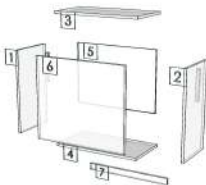

ONEPLUS_KC_DL60HR-600X300X600

Colour

20.07=ML AE9V (MATT)
07.18=AQ2 GRAND OAK WOODRIFT

Edge

01.47=1 WHITE
01.103=1 GRAND OAK AQ2 _ A613TH00

K104R-160131506

Model	-ONEPLUS_KC		
Creator	CHALEAMPON	.BCP Name	INDEX_C3D_KITCHEN2
Reviewer		Order	H000675
Approves		Date	18/09/2023