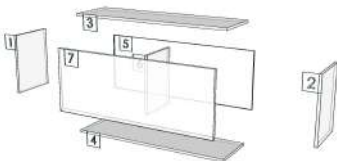

Edge

01.47=1 WHITE

01.103=1 GRAND OAK AQ2 _ A613TH00

K104R-160131506

Model	-ONEPLUS_KC		
Creator	CHALEAMPON	.BCP Name	INDEX_C3D_KITCHEN2
Reviewer		Order	H000671
Approves		Date	16/09/2023

Model	ONEPLUS_KC_DDM105		
Creator	CHALEAMPON	.BCP Name	INDEX_C3D_KITCHEN2
Reviewer		Order	H000661
Approves		Date	15/09/2023