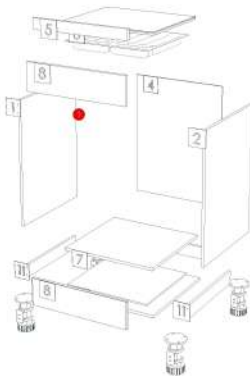

K106R-160131527

Model	-ONEPLUS_KC		
Creator	CHALEAMPHON	.BCP Name	INDEX_C3D_KITCHEN2
Reviewer		Order	H000630
Approves		Date	22/12/2023

Model	ONEPLUS_KC_DBS75		
Creator	CHALEAMPHON	.BCP Name	INDEX_C3D_KITCHEN2
Reviewer		Order	H000659
Approves		Date	15/09/2023