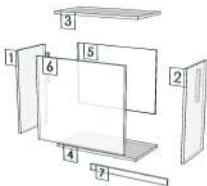

Model	-ONEPLUS_KC		
Creator	CHALEAMPON	.BCP Name	INDEX_C3D_KITCHEN2
Reviewer		Order	H000633
Approves		Date	07/09/2023