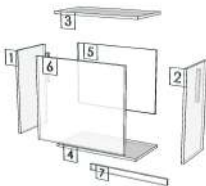

Model	-ONEPLUS_KC		
Creator	CHALEAMPHON	.BCP Name	INDEX_C3D_KITCHEN2
Reviewer		Order	H000633
Approves		Date	07/09/2023