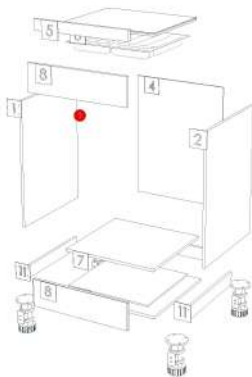

Model	-ONEPLUS_KC		
Creator	CHALEAMPON	.BCP Name	INDEX_C3D_KITCHEN2
Reviewer		Order	H000630
Approves		Date	22/12/2023