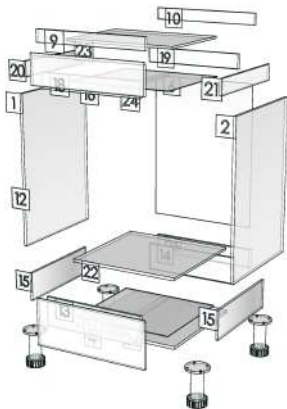

ปิดขอบด้วยกระดาษ PUR

Model	-REFERENCE_DBH602	.BCP Name	INDEX_C3D_KITCHEN2
Creator		Order	I002425
Reviewer		Date	
Approves			

17

Model	REFERENCE_DB70		
Creator	SUTTHLP	Name	INDEX_C3D_KITCHENPAE
Reviewer		Order	O001317
Approves		Date	21/11/2023