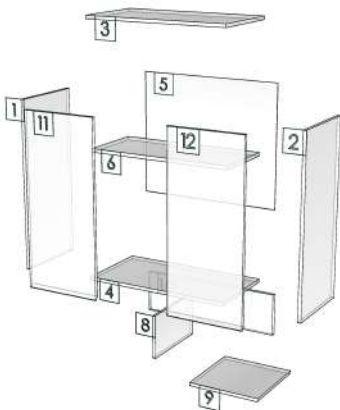

Model	-REFERENCE_DL70SL		
Creator		.BCP Name	INDEX_C3D_KITCHEN2
Reviewer		Order	1002420
Approves		Date