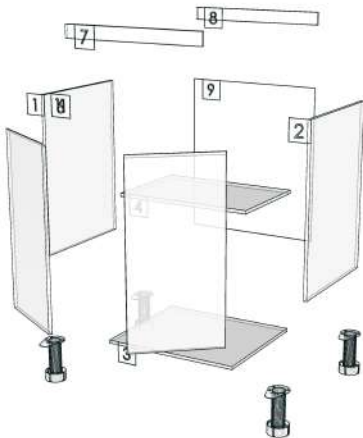

Model	-REFERENCE_DB70		
Creator	SUTTHI.P	Name	INDEX_C3D_KITCHENPAE
Reviewer		Order	O001317
Approves		Date	21/11/2023