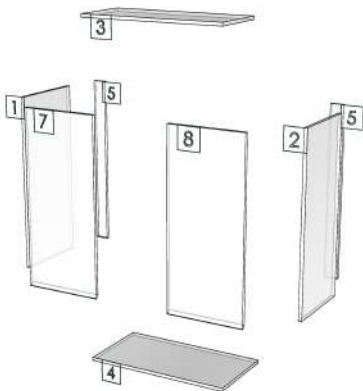

REFERENCE_DL70C-700X350X800**Colour**

02.43=FOIL AP7 AQ-152-12KBWG (AQ PAPER)

Edge

01.255=1 RHODES AP7

K112L-160123160

Model	-REFERENCE_DL70C		
Creator		.BCP Name	INDEX_C3D_KITCHEN2
Reviewer		Order	I002405
Approves		Date	