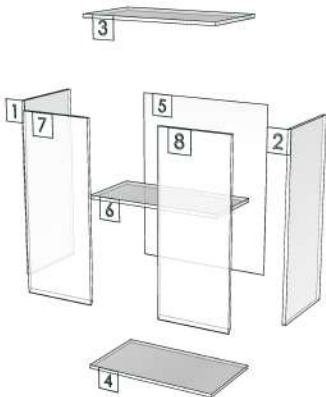

Model	-REFERENCE_DL65		
Creator		.BCP Name	INDEX_C3D_KITCHEN2
Reviewer		Order	I002755
Approves		Date