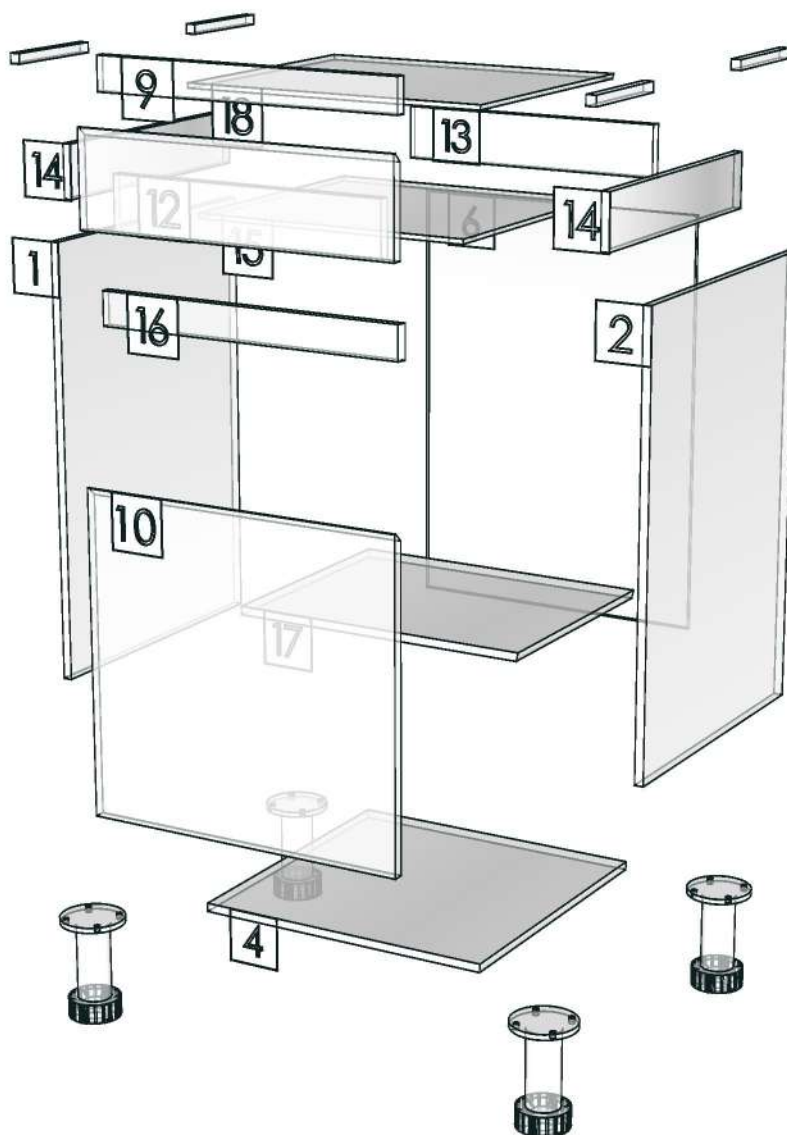

Model	-ASPIRE_SKV_DBH601R		
Creator		.BCP Name	INDEX_C3D_KITCHEN2
Reviewer		Order	I002467
Approves	P. SAWAI	Date	

11