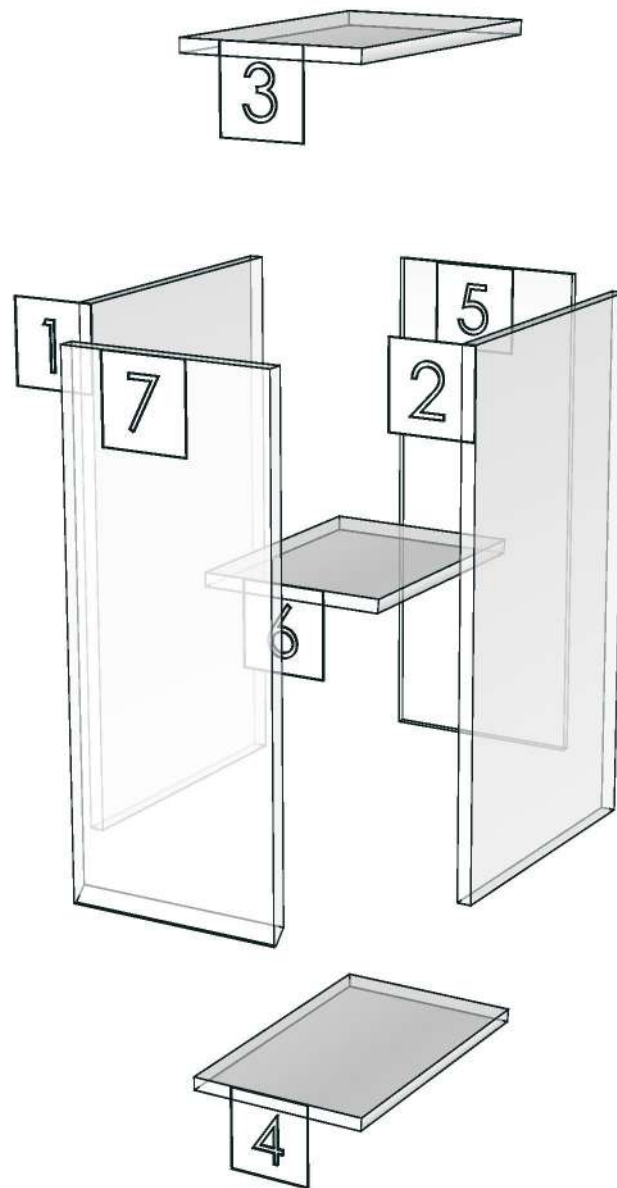

Model	-ASPIRE_SKV_DL25L		
Creator		.BCP Name	INDEX_C3D_KITCHEN2
Reviewer		Order	I002671
Approves		Date