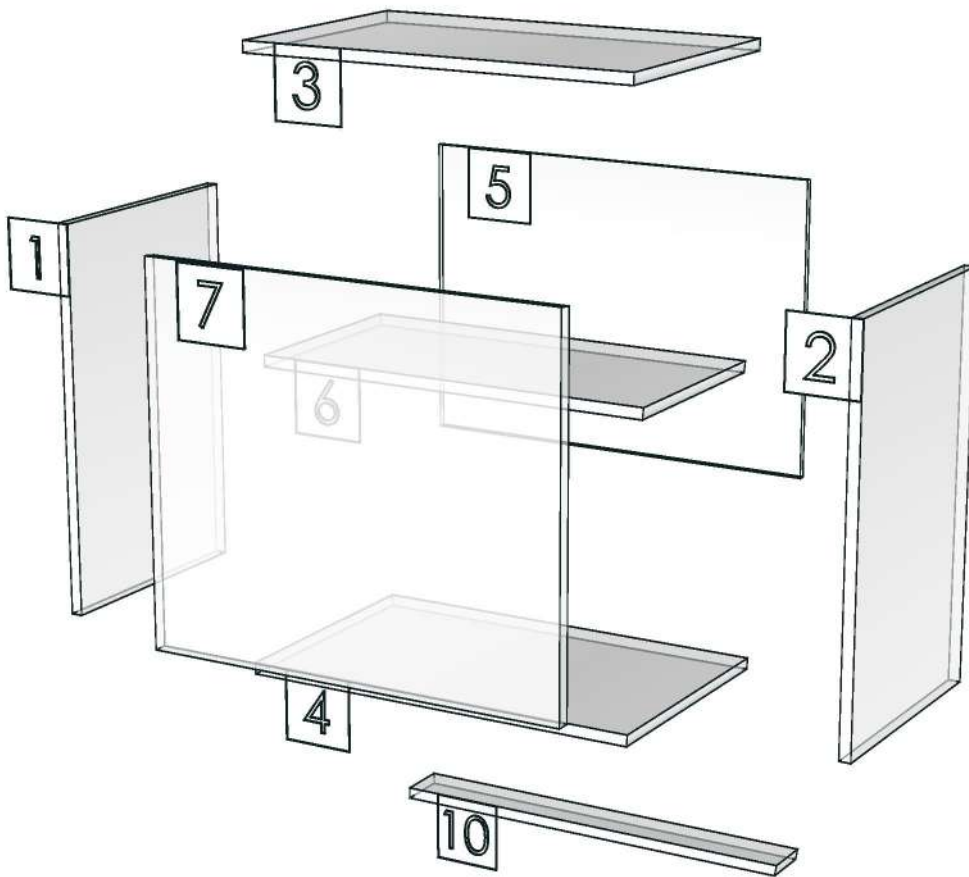

Model	-ASPIRE_SKV_DL60HR		
Creator		.BCP Name	INDEX_C3D_KITCHEN2
Reviewer		Order	I002463
Approves		Date