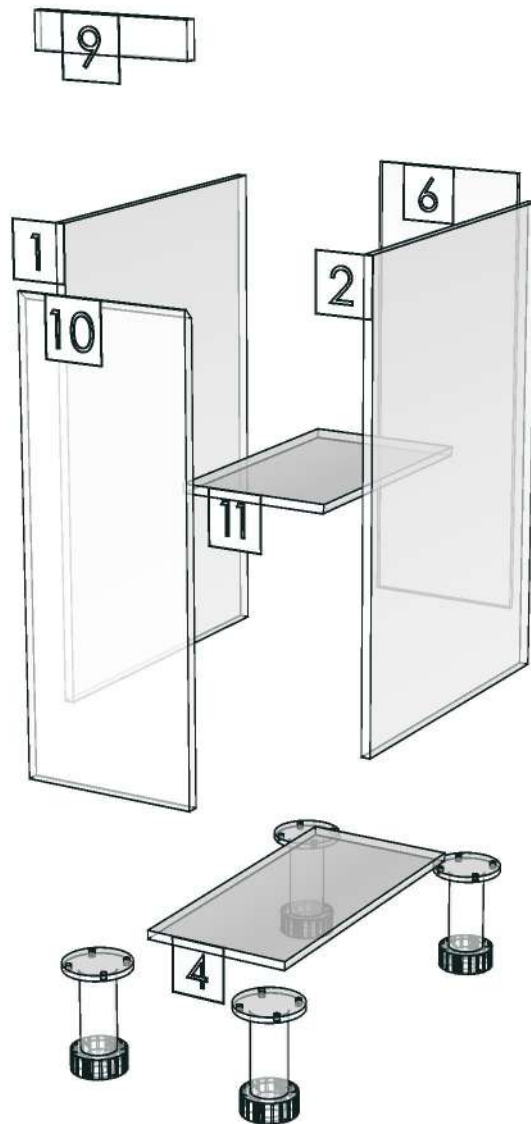

Model	-ASPIRE_SKV_DB30L		
Creator		.BCP Name	INDEX_C3D_KITCHEN2
Reviewer		Order	I002673
Approves		Date