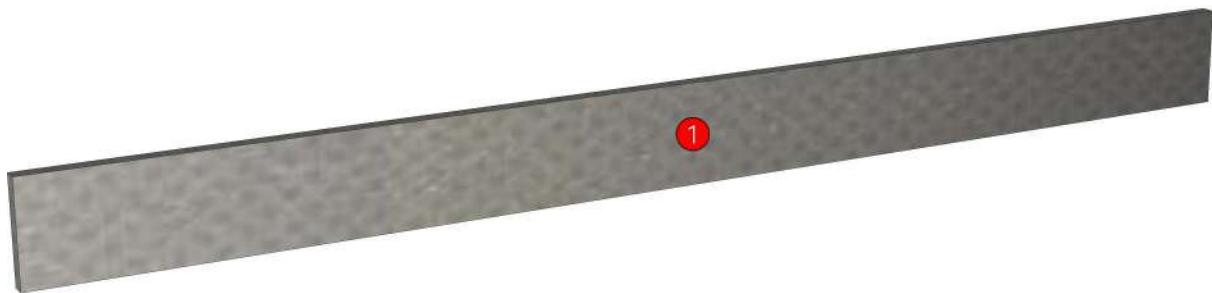

Model	ASPIRE_SKV_DF_CL1350H1		
Creator	PASATHORN	.BCP Name	INDEX_C3D_KITCHEN2
Reviewer		Order	I002666
Approves		Date	05/10/2023

ASPIRE_SKV_DF_CL1350H1-1350X16X105

Colour
20.77=ML.SMOKY RAIN#BK1 (FINO METAL)

Edge
01.330=1 ML.BK1 (FINO METAL)

K200L-160129611

K200R-160129620