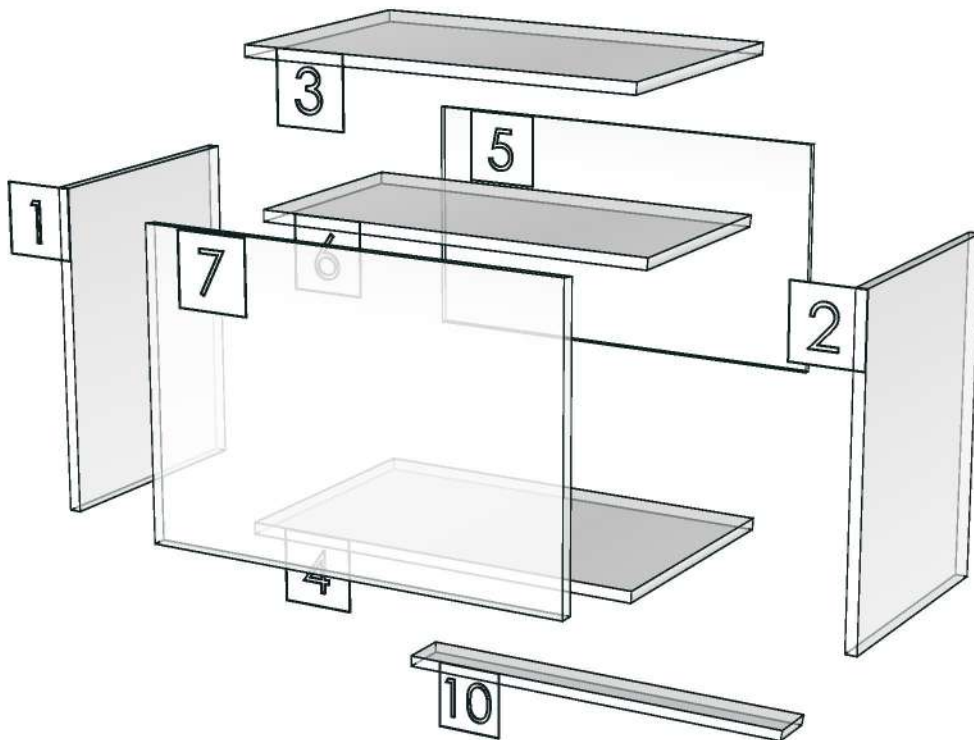

Model	-ASPIRE_SKV_DL60H1L		
Creator		.BCP Name	INDEX_C3D_KITCHEN2
Reviewer		Order	I002679
Approves		Date