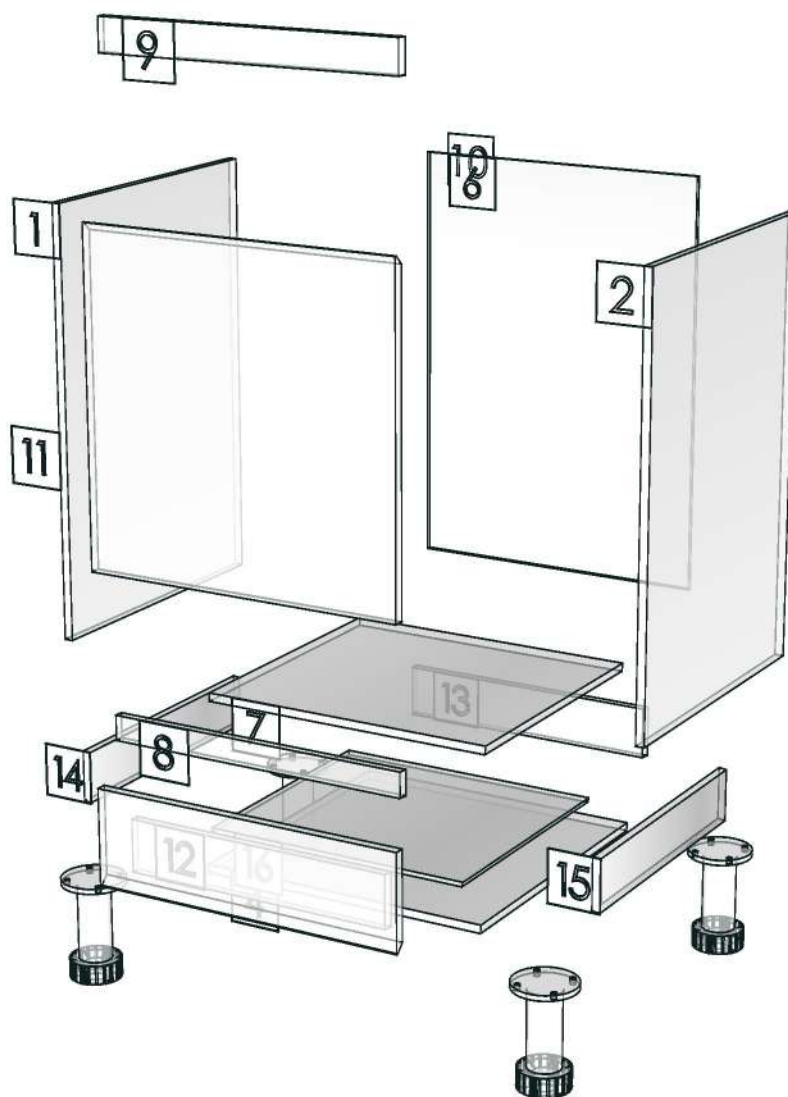

Model	-ASPIRE_SKV_DBS601RGL		
Creator		.BCP Name	INDEX_C3D_KITCHEN2
Reviewer		Order	I002458
Approves		Date