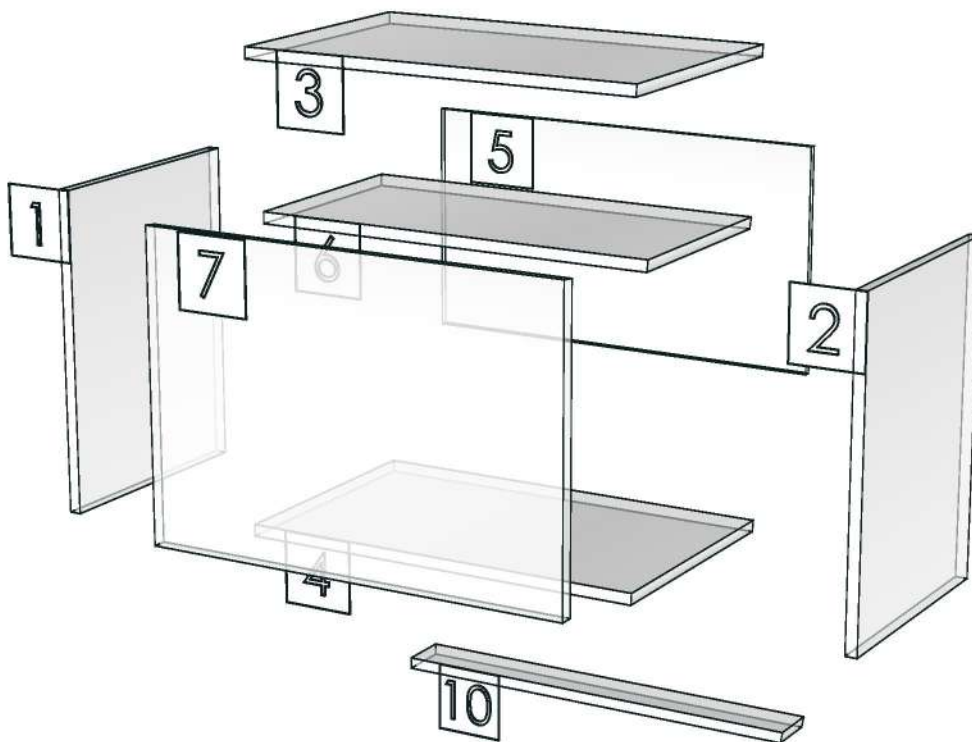

Model	-ASPIRE_SKV_DL60H1R		
Creator		.BCP Name	INDEX_C3D_KITCHEN2
Reviewer		Order	I002680
Approves		Date