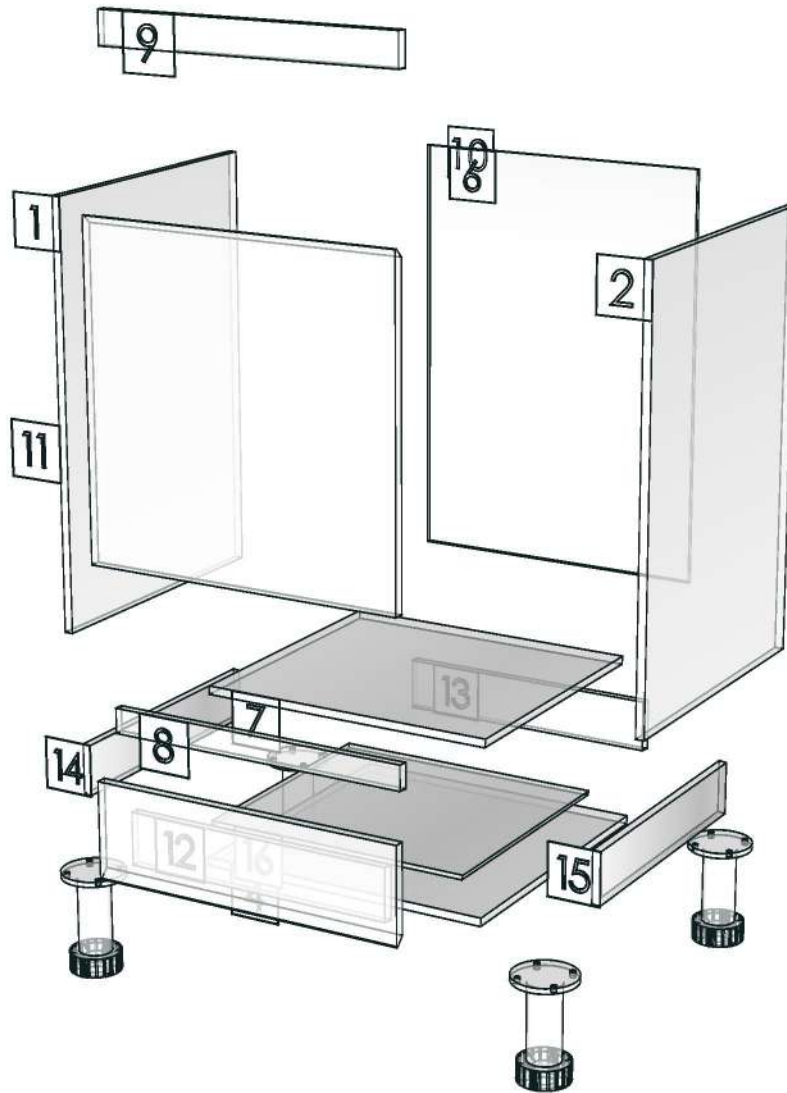

Model	-ASPIRE_SKV_DBS601LGR		
Creator		.BCP Name	INDEX_C3D_KITCHEN2
Reviewer		Order	I002674
Approves		Date