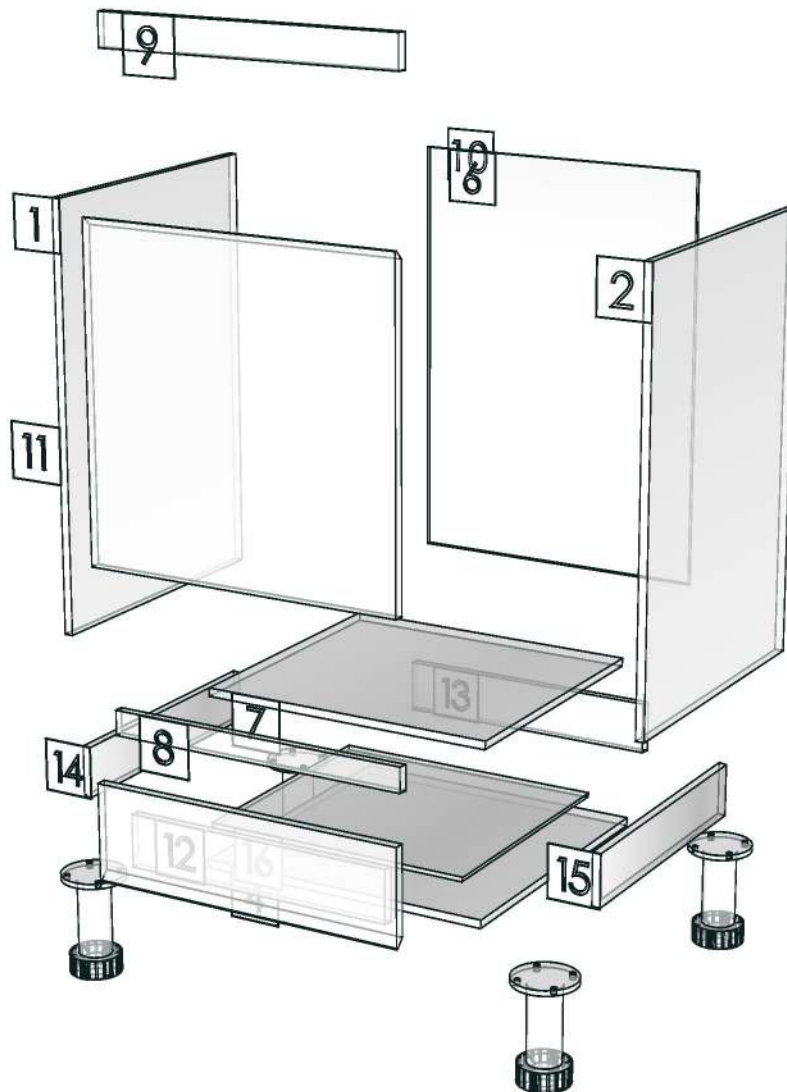

K101R-160129603

K200R-160129620

K300R-160097668

| | | | |
|-----------------|-----------------------|------------------|--------------------|
| Model | -ASPIRE_SKV_DBS601RGL | | |
| Creator | | .BCP Name | INDEX_C3D_KITCHEN2 |
| Reviewer | | Order | I002458 |
| Approves | | Date | |