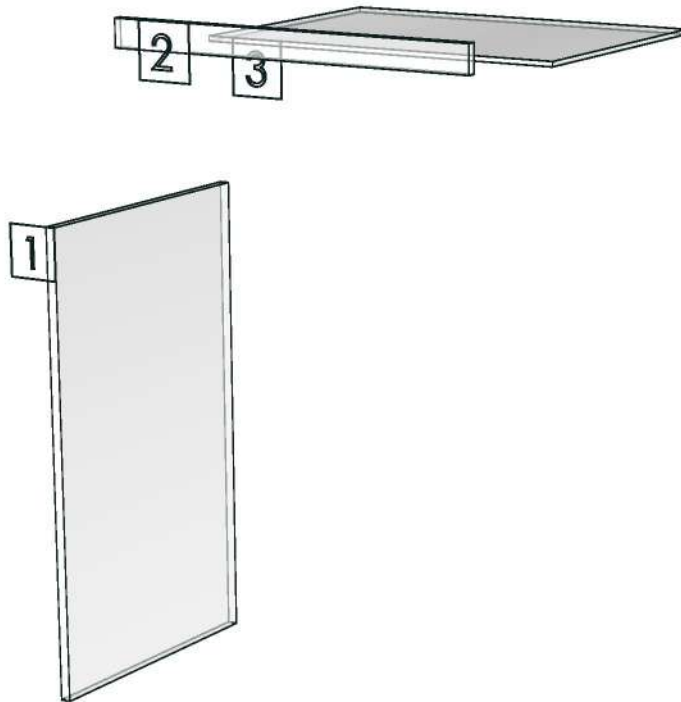

Model	-ASPIRE_SKV_DBO70		
Creator		.BCP Name	INDEX_C3D_KITCHEN2
Reviewer		Order	I000992
Approves		Date