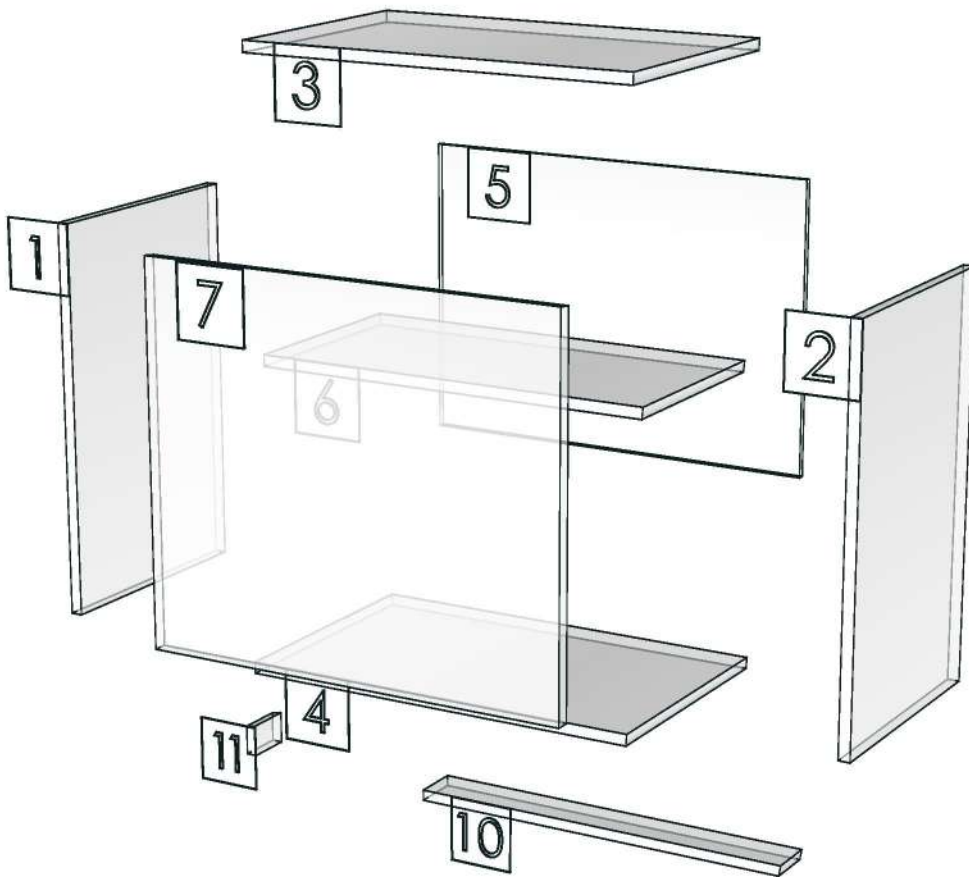

Model	-ASPIRE_SKV_DL60HLS		
Creator		.BCP Name	INDEX_C3D_KITCHEN2
Reviewer		Order	I002676
Approves		Date