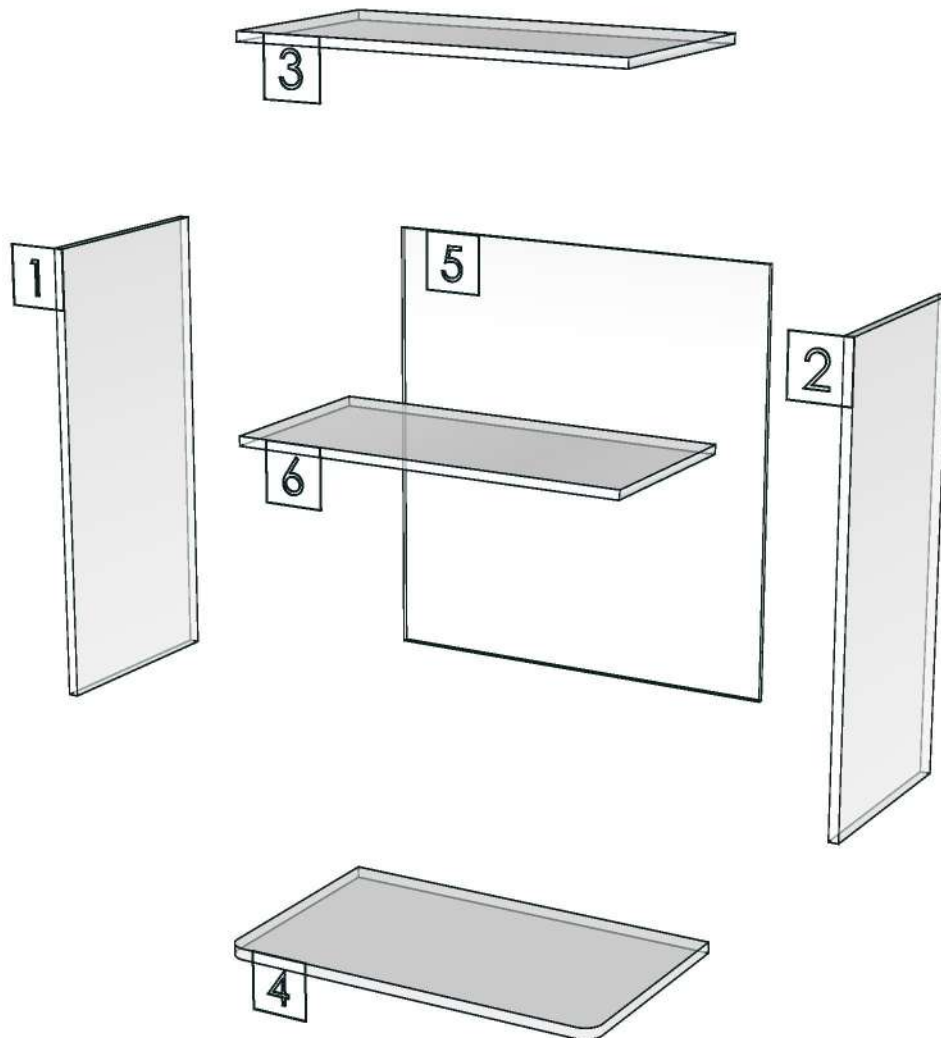

ASPIRE_SKV_DLOMV70-700X400X750

Colour
20.77=ML.SMOKY RAIN#BK1 (FINO METAL)

Edge
01.330=1 ML.BK1 (FINO METAL)

K101L-160129595
K101R-160129603

| | | | |
|-----------------|---------------------|------------------|--------------------|
| Model | -ASPIRE_SKV_DLOMV70 | | |
| Creator | | .BCP Name | INDEX_C3D_KITCHEN2 |
| Reviewer | | Order | I002672 |
| Approves | | Date | |