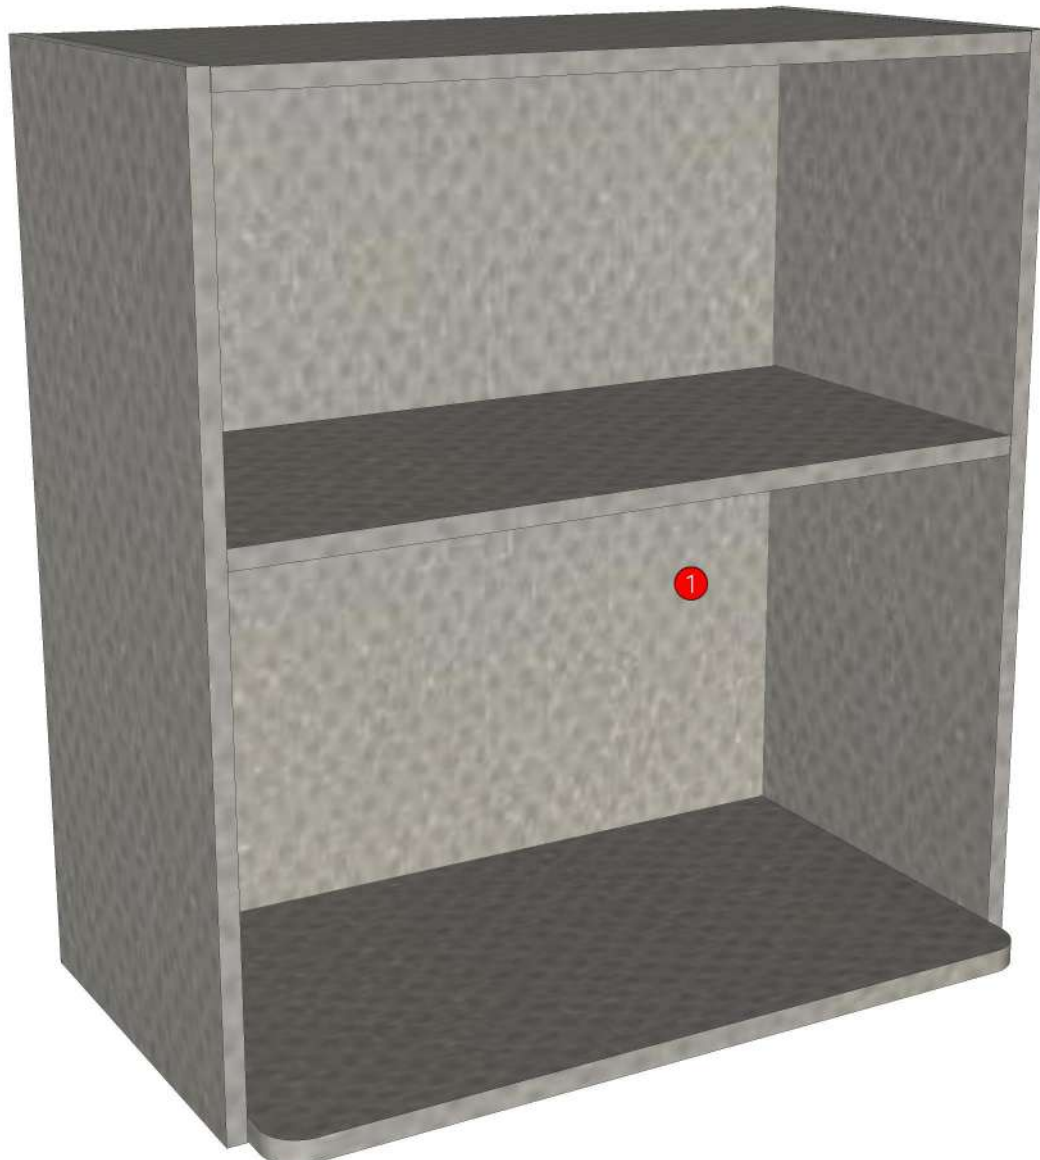

Model	ASPIRE_SKV_DLOMV70		
Creator	PASATHORN	.BCP Name	INDEX_C3D_KITCHEN2
Reviewer		Order	I002672
Approves		Date	05/10/2023

ASPIRE_SKV_DLOMV70-700X400X750

Colour
20.77=ML.SMOKY RAIN#BK1 (FINO METAL)

Edge
01.330=1 ML.BK1 (FINO METAL)

K101L-160129595
K101R-160129603