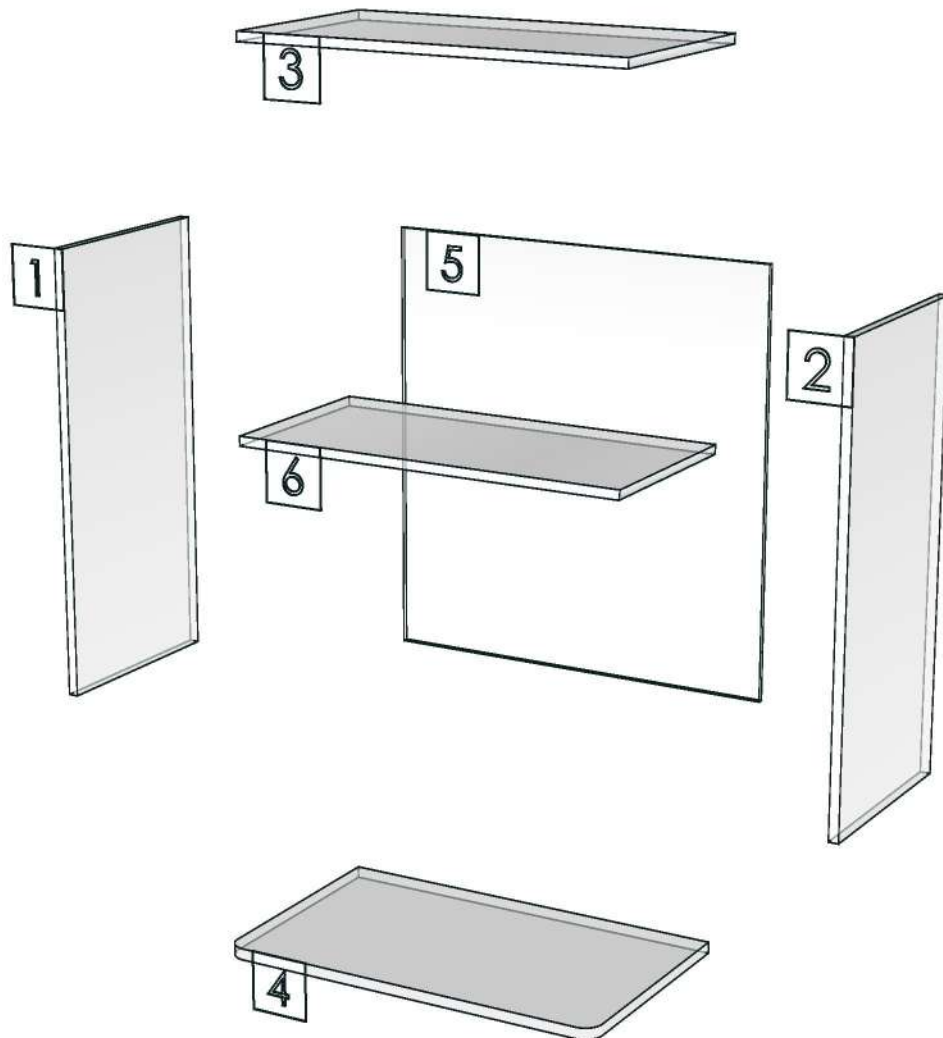

ASPIRE_SKV_DLOMV70-700X400X750

Colour
20.77=ML.SMOKY RAIN#BK1 (FINO METAL)

Edge
01.330=1 ML.BK1 (FINO METAL)

K101L-160129595
K101R-160129603

Model	-ASPIRE_SKV_DLOMV70		
Creator		.BCP Name	INDEX_C3D_KITCHEN2
Reviewer		Order	I002672
Approves		Date	