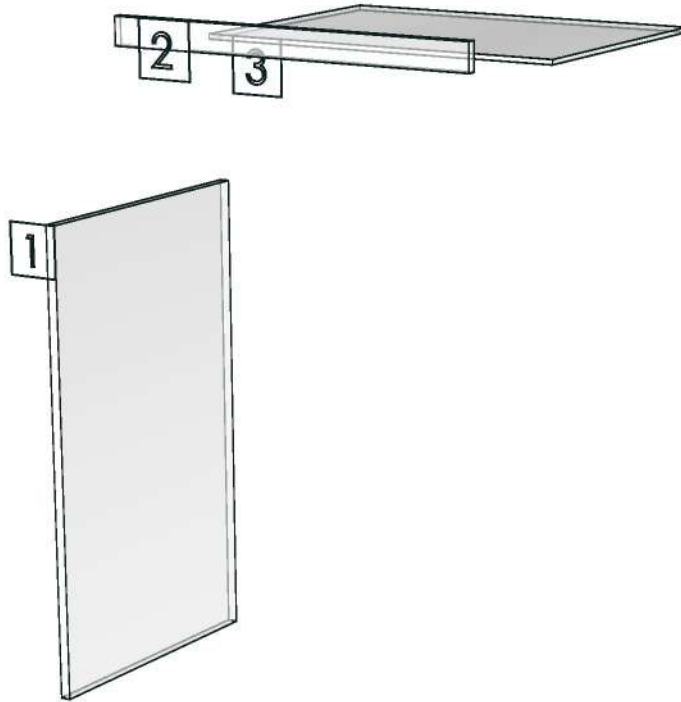

Model	-ASPIRE_SKV_DBO70		
Creator		.BCP Name	INDEX_C3D_KITCHEN2
Reviewer		Order	I000992
Approves		Date