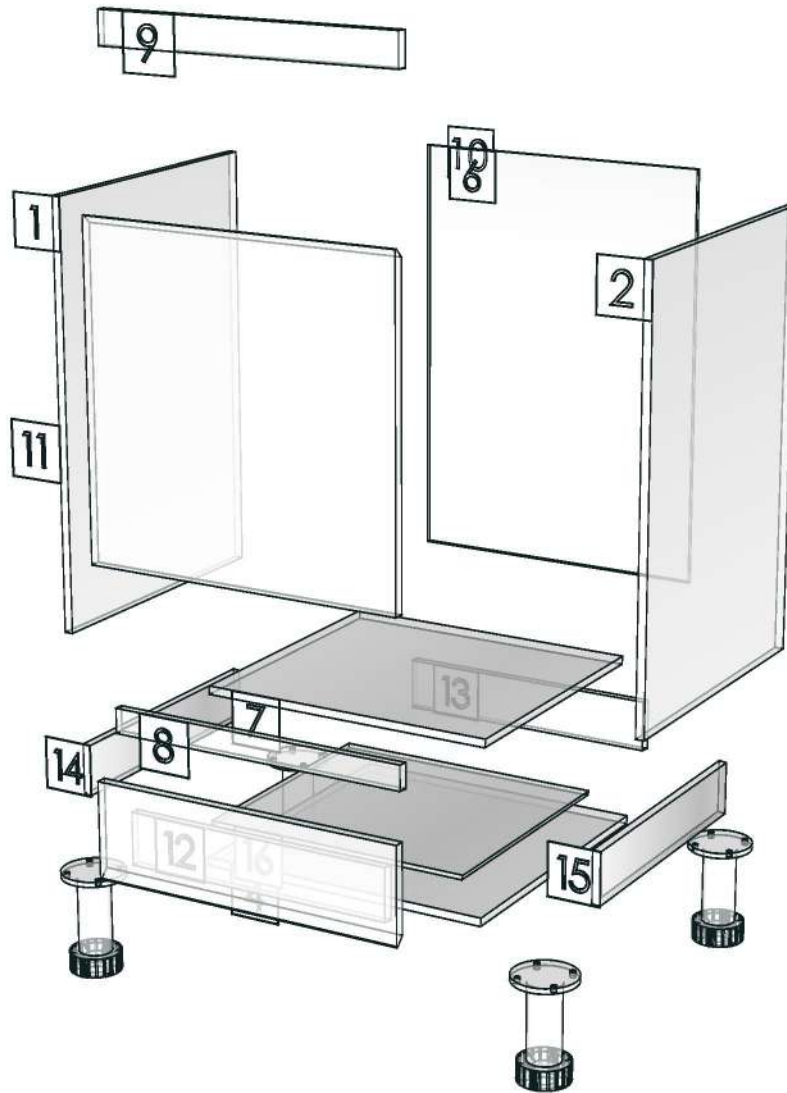

Model	-ASPIRE_SKV_DBS601RGL		
Creator		.BCP Name	INDEX_C3D_KITCHEN2
Reviewer		Order	I002458
Approves		Date