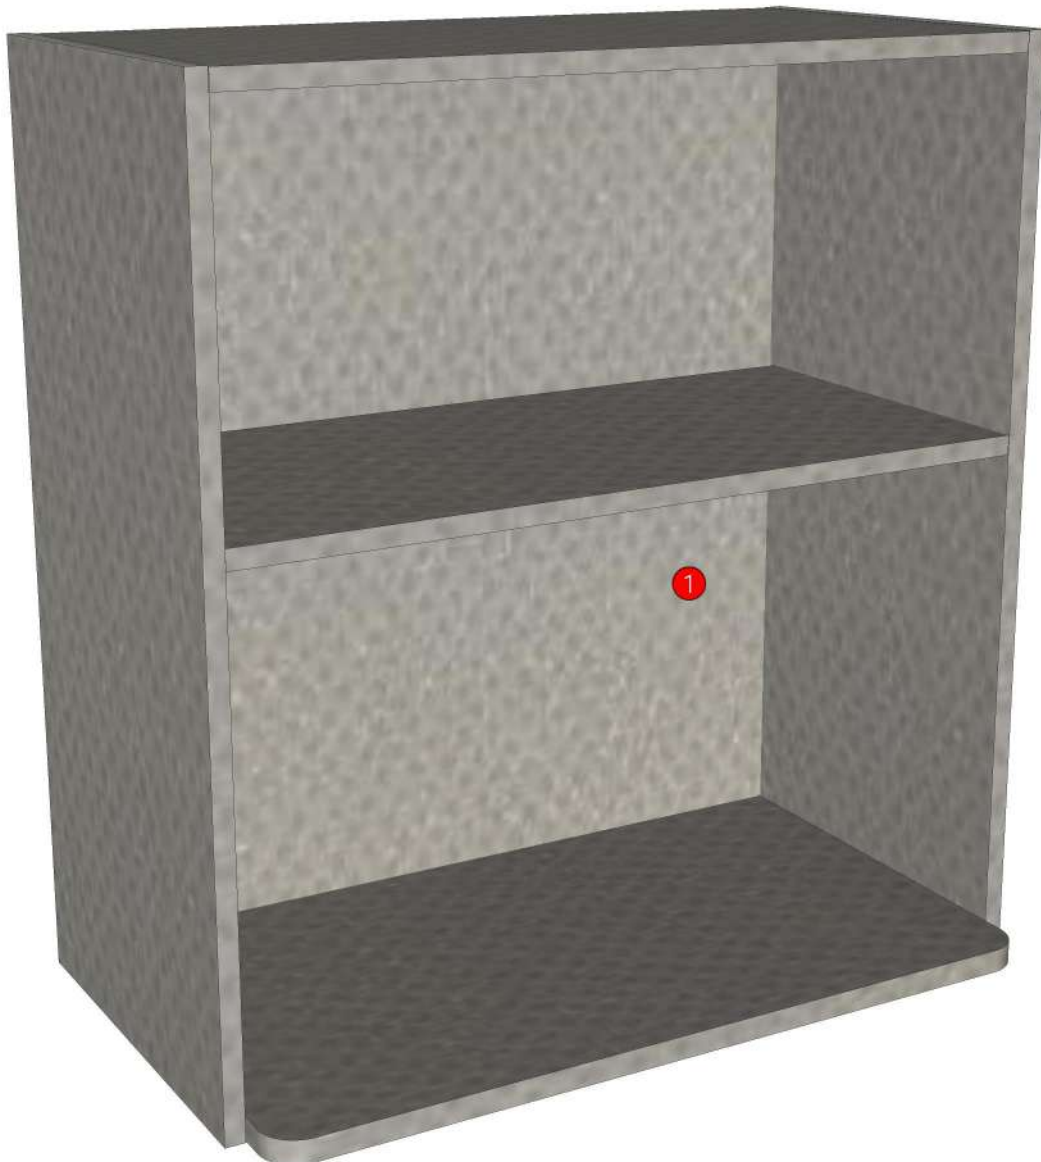

Model	ASPIRE_SKV_DLOMV70		
Creator	PASATHORN	.BCP Name	INDEX_C3D_KITCHEN2
Reviewer		Order	I002672
Approves		Date	05/10/2023

ASPIRE_SKV_DLOMV70-700X400X750

Colour
20.77=ML.SMOKY RAIN#BK1 (FINO METAL)

Edge
01.330=1 ML.BK1 (FINO METAL)

K101L-160129595
K101R-160129603