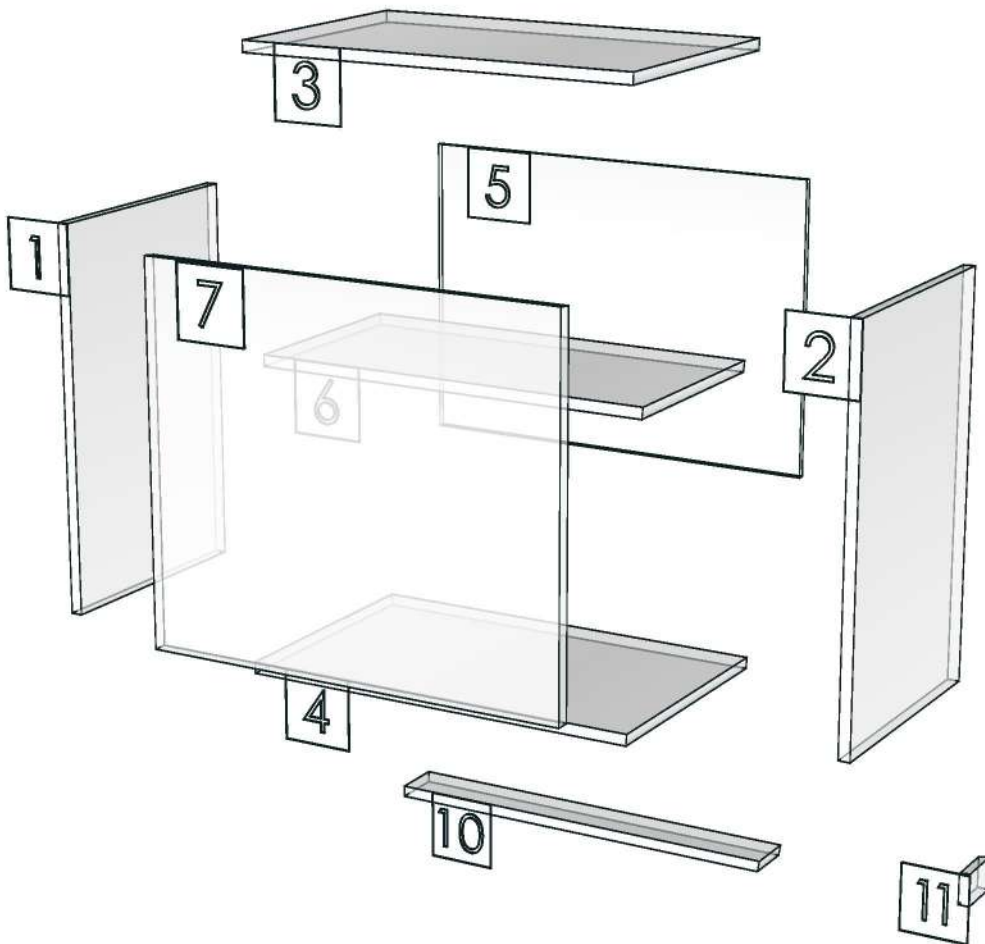

Model	-ASPIRE_SKV_DL60HRS		
Creator		.BCP Name	INDEX_C3D_KITCHEN2
Reviewer		Order	I002677
Approves		Date