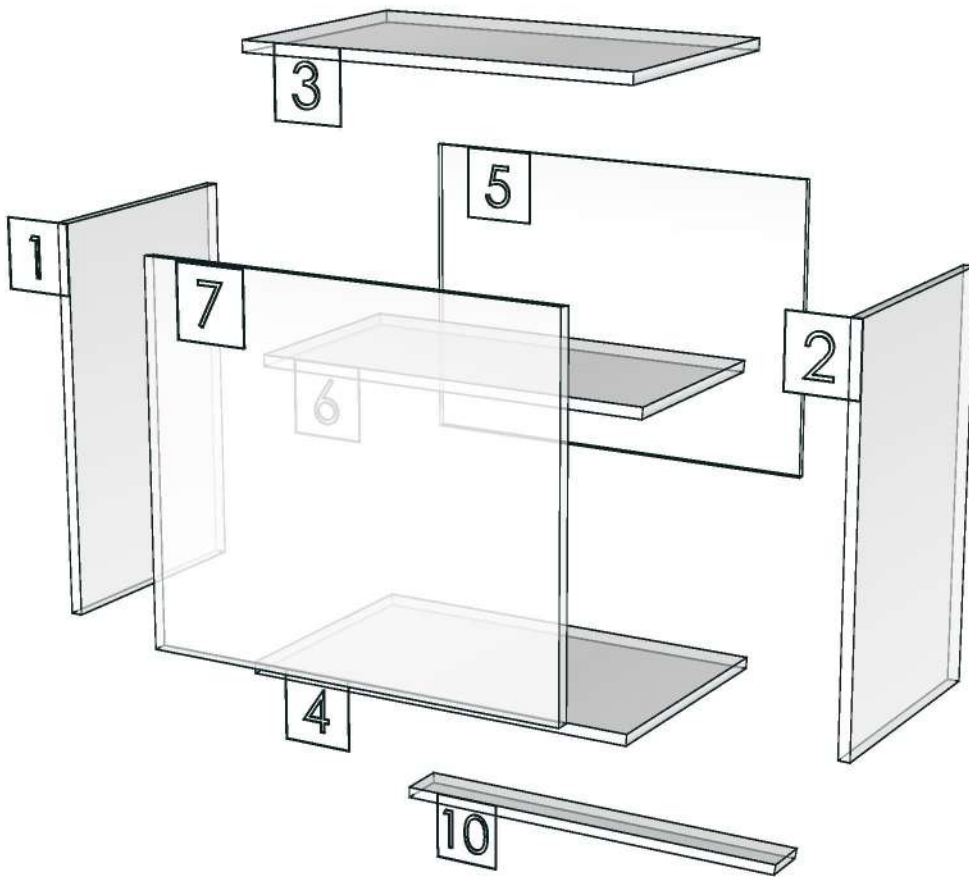

Model	-ASPIRE_SKV_DL60HR		
Creator		.BCP Name	INDEX_C3D_KITCHEN2
Reviewer		Order	I002463
Approves		Date