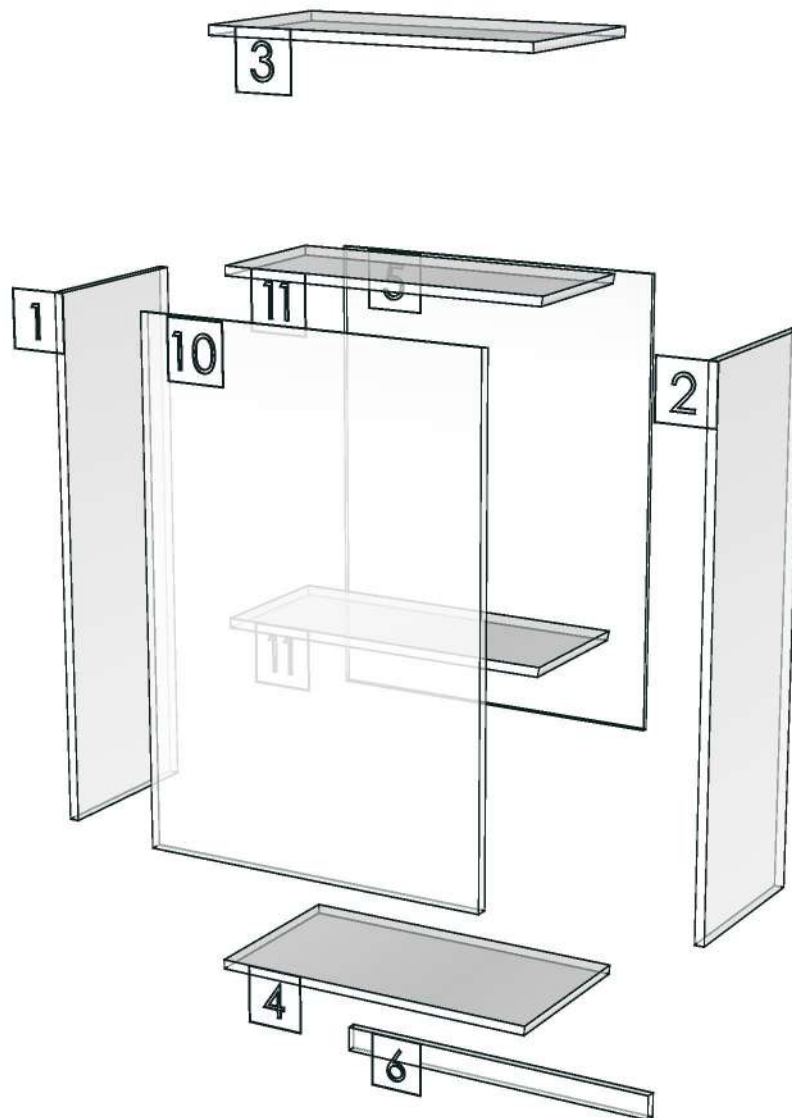

Model	-SENA_B_DL60HL		
Creator		.BCP Name	INDEX_C3D_KITCHEN2
Reviewer		Order	I002652
Approves		Date