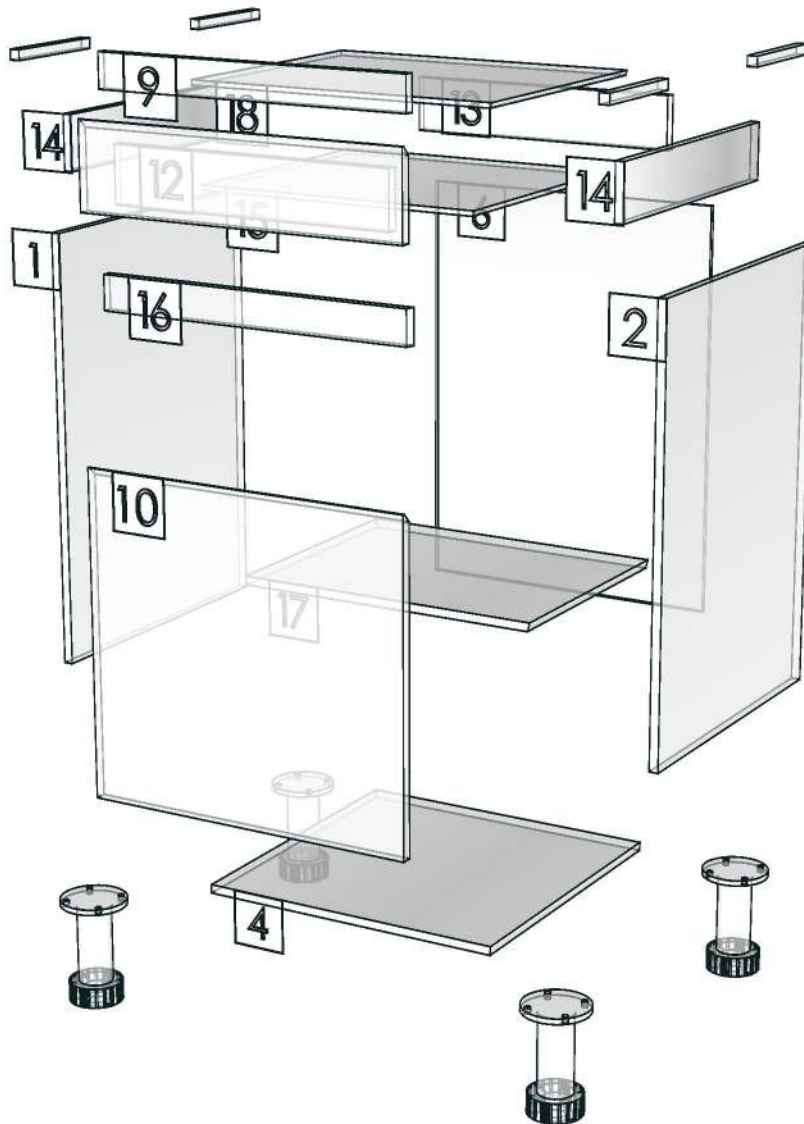

Model	-SENA_B_DBH601L		
Creator		.BCP Name	INDEX_C3D_KITCHEN2
Reviewer		Order	I002653
Approves		Date	

11