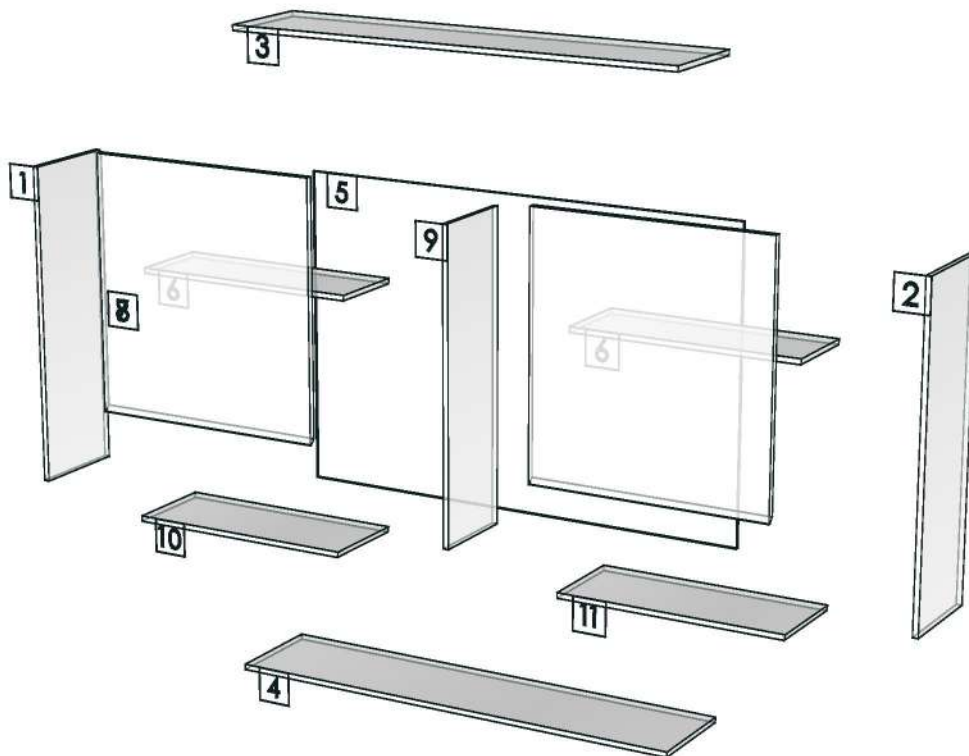

K201R-160129575

Model	-SENA_B_DL140		
Creator		.BCP Name	INDEX_C3D_KITCHEN2
Reviewer		Order	I001990
Approves		Date	

Model	SENA_B_DL60HL		
Creator	PASATHORN	.BCP Name	INDEX_C3D_KITCHEN2
Reviewer		Order	I002652
Approves		Date	28/09/2023