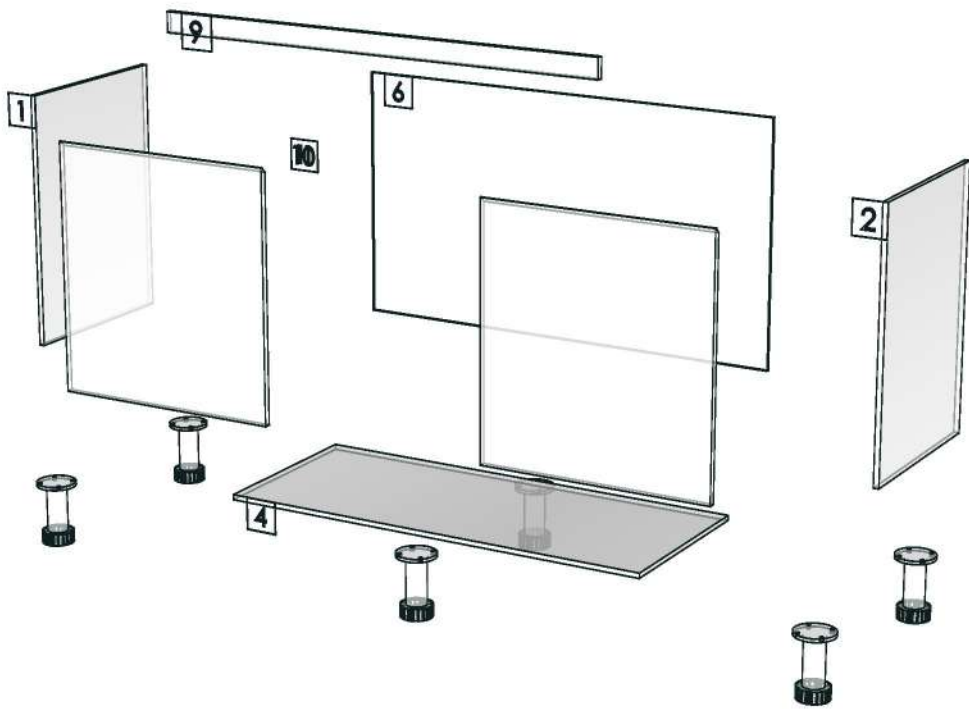

Model	-SENA_B_DBS140		
Creator		.BCP Name	INDEX_C3D_KITCHEN2
Reviewer		Order	I001991
Approves	P.SAWAI	Date