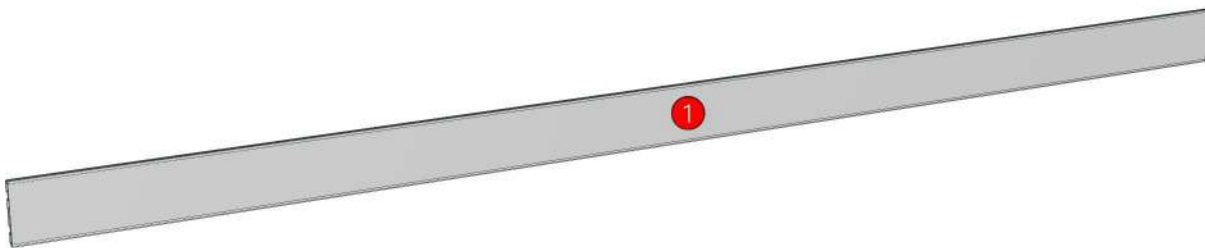

SENA_B_D_PLT2250-2250X12X100

Colour

=

Edge

=

K201L-160115763

K201R-160129575

Model	SENA_B_D_PLT600		
Creator	PASATHORN	.BCP Name	INDEX_C3D_KITCHEN2
Reviewer		Order	I001981
Approves	P.SAWAI	Date	05/01/2023