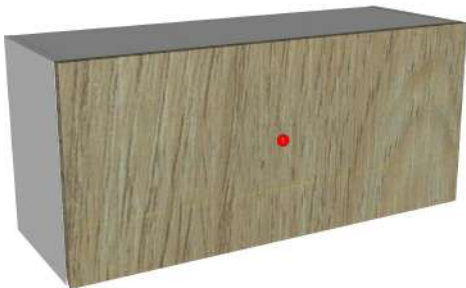

Model	ONEPLUS_KC_DW90S		
Creator	CHALEAMPHON	.BCP Name	INDEX_C3D_KITCHEN2
Reviewer		Order	H000634
Approves		Date	07/09/2023

ONEPLUS_KC_DW90S-900X300X400

Colour

20.07=ML AE9V (MATT)

07.18=AQ2 GRAND OAK WOODRIFT

Edge

01.47=1 WHITE

01.103=1 GRAND OAK AQ2 _ A613TH00

K103R-160129526