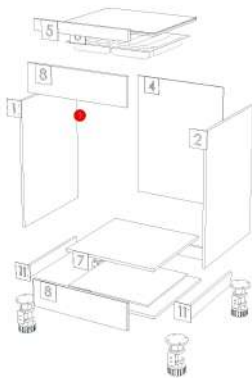

K106R-160131527

Model	-ONEPLUS_KC		
Creator	CHALEAMPHON	.BCP Name	INDEX_C3D_KITCHEN2
Reviewer		Order	H000630
Approves		Date	22/12/2023

Model	ONEPLUS_KC_DBS60L		
Creator	CHALEAMPHON	.BCP Name	INDEX_C3D_KITCHEN2
Reviewer		Order	H000631
Approves		Date	07/09/2023