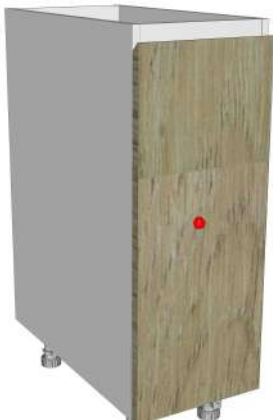

ONEPLUS_KC_DB30R-300X570X760**Colour**

20.07=ML AE9V (MATT)

07.1B=AQ2 GRAND OAK WOODRIFT

Edge

01.47=1 WHITE

01.103=1 GRAND OAK AQ2 _ A613TH00

K103R-160129526

Model	-ONEPLUS_KC		
Creator	CHALEAMPHON	.BCP Name	INDEX_C3D_KITCHEN2
Reviewer		Order	H000632
Approves		Date	07/09/2023