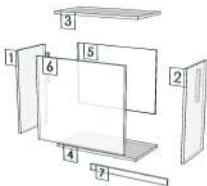

Model	-ONEPLUS_KC	.BCP Name	INDEX_C3D_KITCHEN2
Creator	CHALEAMPON	Order	H000633
Reviewer		Date	07/09/2023
Approves