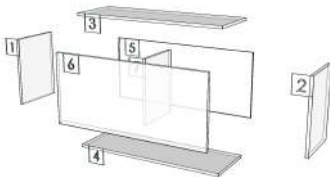

Edge

01.47=1 WHITE

01.103=1 GRAND OAK AQ2 _ A613TH00

K103R-160129526

Model	-ONEPLUS_KC		
Creator	CHALEAMPON	.BCP Name	INDEX_C3D_KITCHEN2
Reviewer		Order	H000634
Approves		Date	07/09/2023

Model	ONEPLUS_KC_DDM90		
Creator	CHALEAMPHON	.BCP Name	INDEX_C3D_KITCHEN2
Reviewer		Order	H000635
Approves		Date	07/09/2023